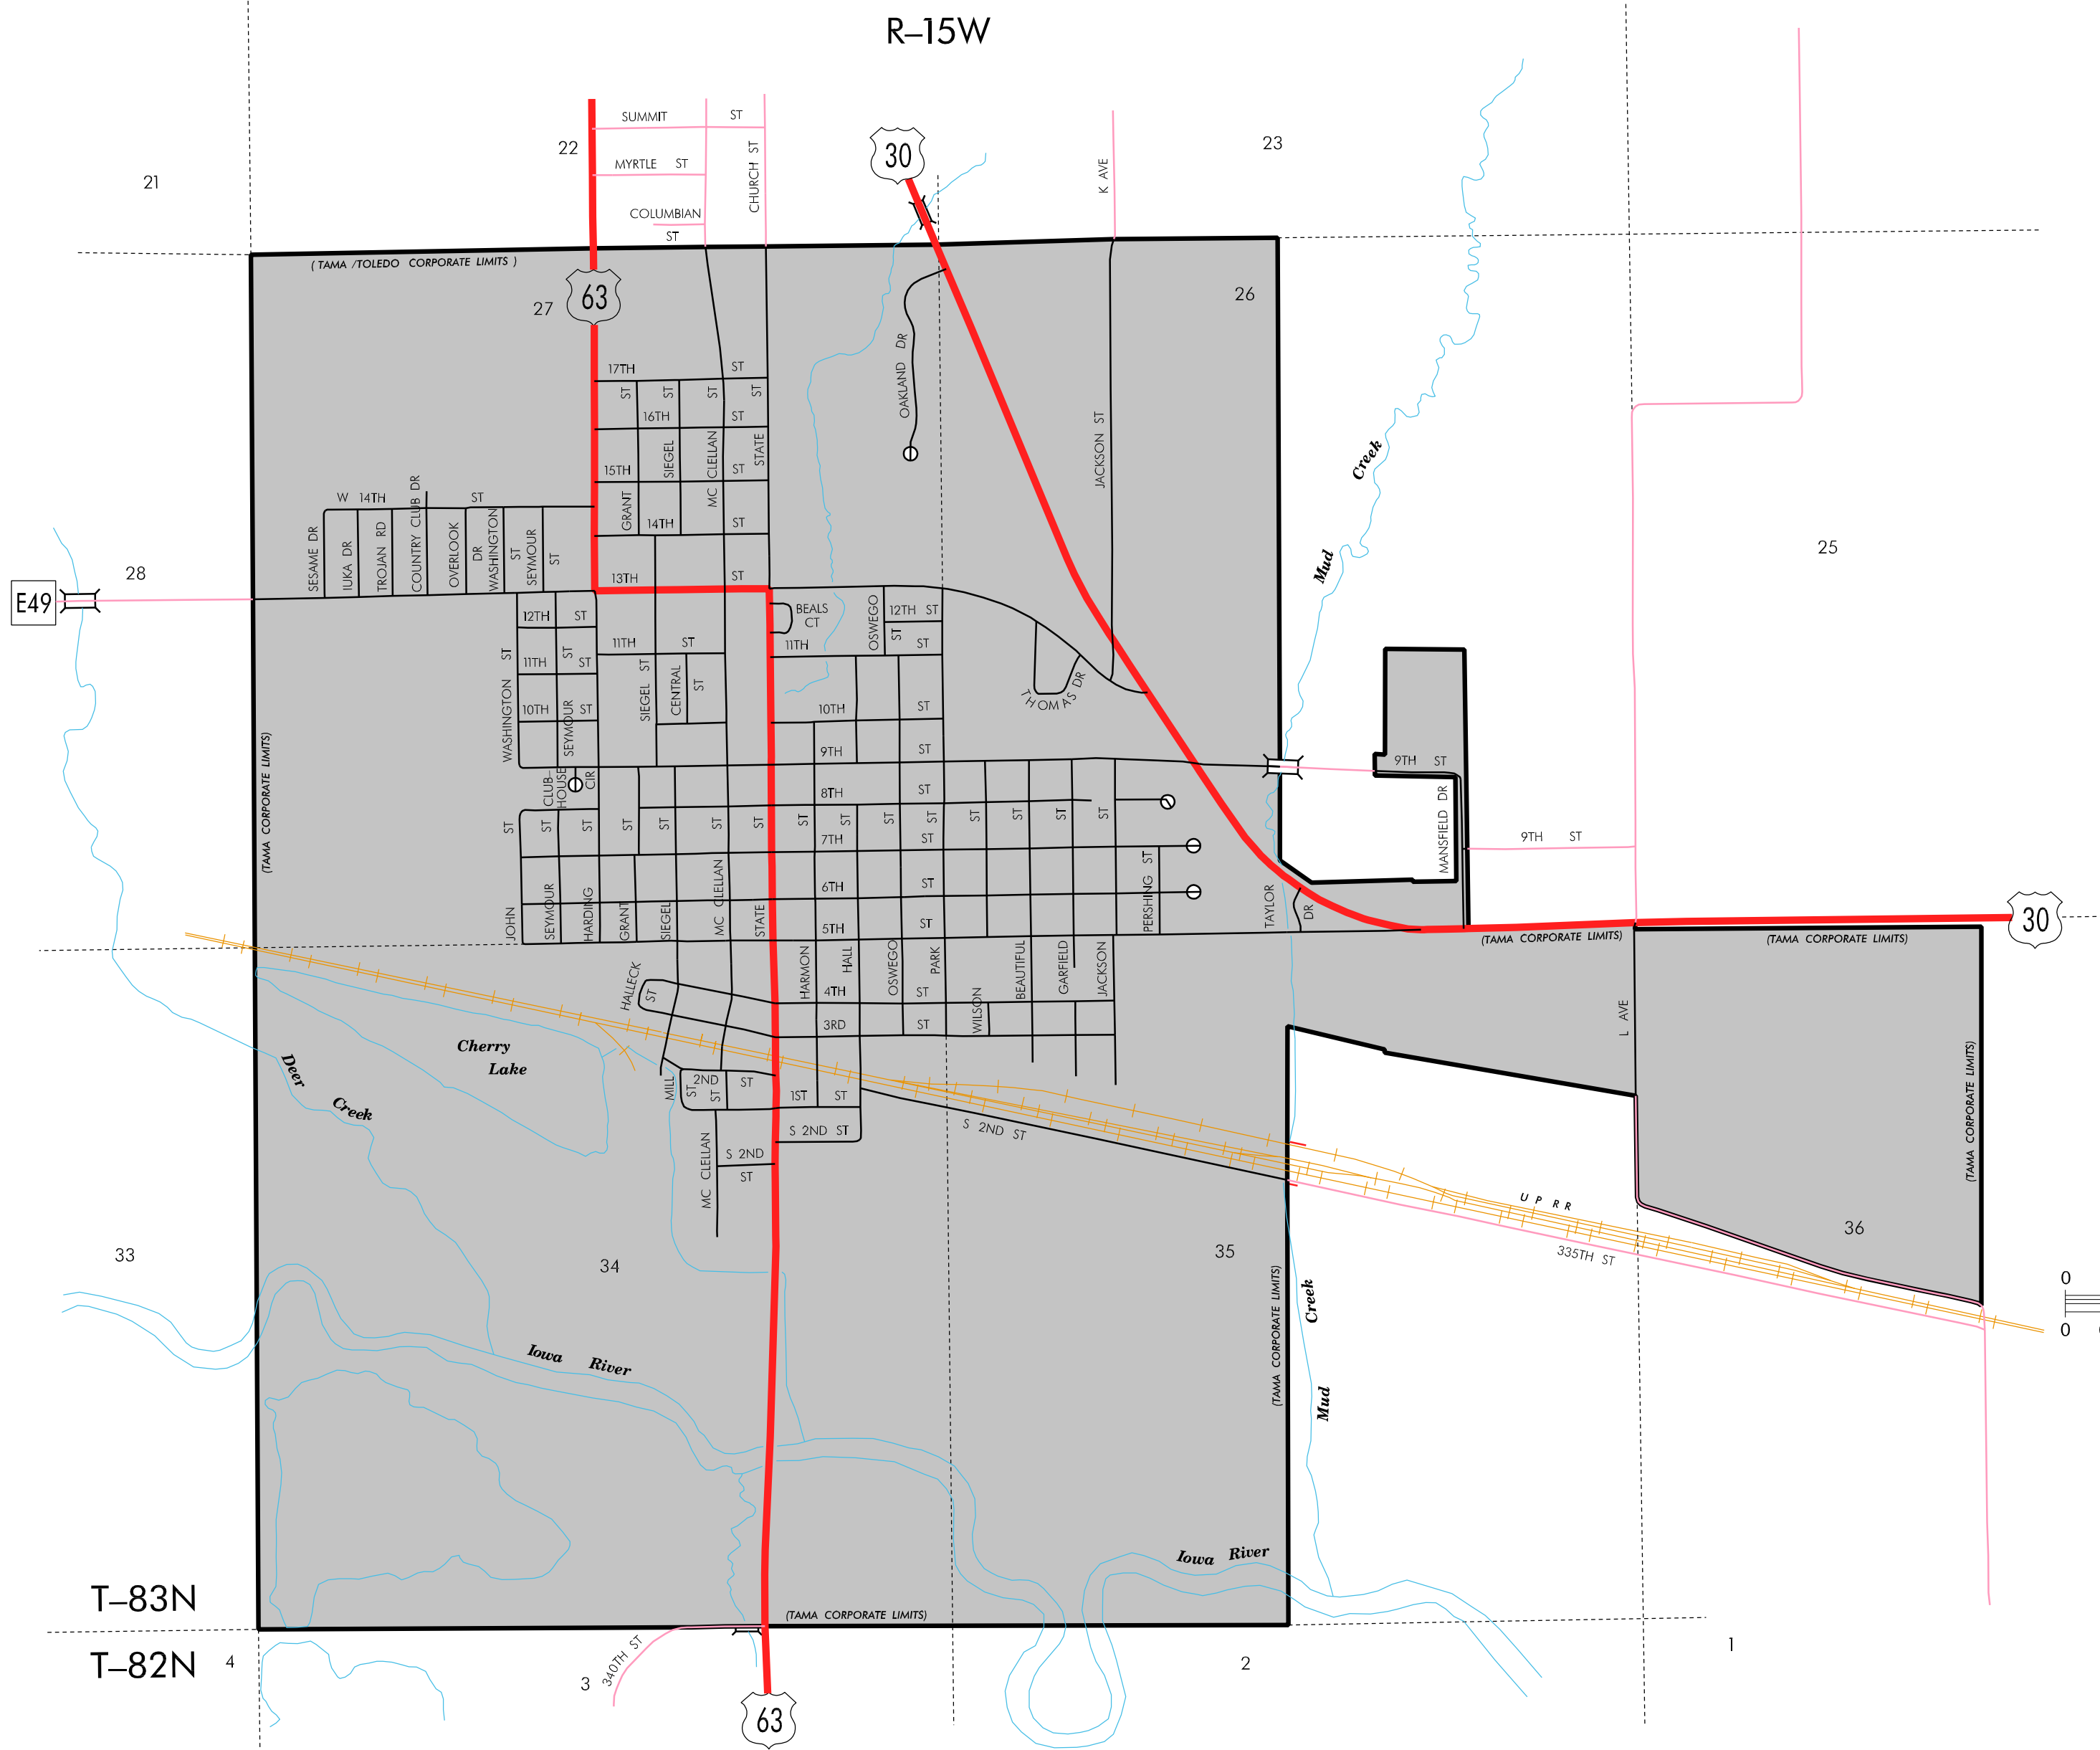

R-15W

LEGEND

- INTERSTATE ROUTE
- FREEWAY OR EXPRESSWAY ROUTE
- U.S. NUMBERED ROUTE
- STATE NUMBERED ROUTE
- COUNTY NUMBERED ROUTE
- LOCAL ROAD OR CITY STREET
- RAILROAD
- CORPORATION LINE
- SECTION LINE
- CUL DE SAC
- SECTION, TOWNSHIP & RANGE NUMBERS

**HIGHWAY AND STREET MAP
OF
TAMA
IOWA**

PREPARED BY
 IOWA DEPARTMENT OF TRANSPORTATION
 DIVISION OF PLANNING AND PROGRAMMING
 OFFICE OF TRANSPORTATION DATA
 PHONE (515) 239-1289
 IN COOPERATION WITH
 UNITED STATES DEPARTMENT OF TRANSPORTATION
 FEDERAL HIGHWAY ADMINISTRATION