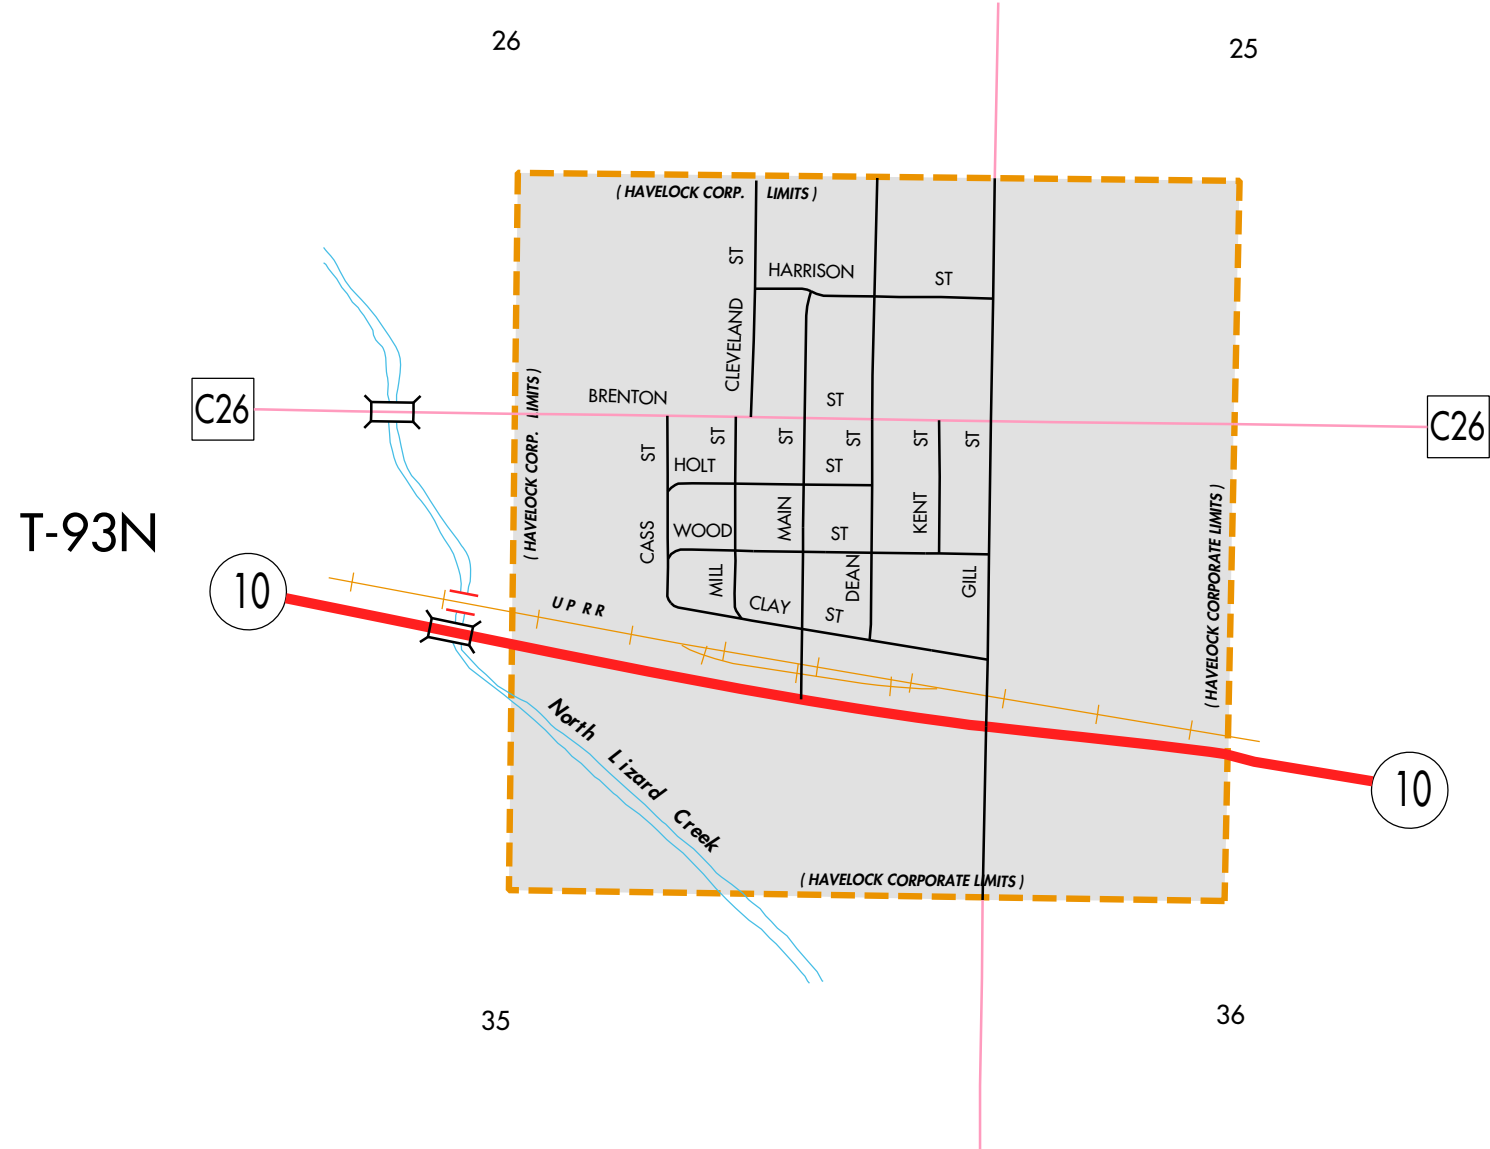

R-33W

LEGEND

- INTERSTATE ROUTE
  - FREEWAY OR EXPRESSWAY ROUTE
  - U.S. NUMBERED ROUTE
  - STATE NUMBERED ROUTE
  - COUNTY NUMBERED ROUTE
  - LOCAL ROAD OR CITY STREET
  - RAILROAD
  - CORPORATION LINE
  - SECTION LINE
  - CUL DE SAC
  - SECTION, TOWNSHIP & RANGE NUMBERS
- 

HIGHWAY AND STREET MAP  
OF  
**HAVELOCK  
IOWA**

PREPARED BY  
IOWA DEPARTMENT OF TRANSPORTATION  
DIVISION OF PLANNING AND PROGRAMMING  
OFFICE OF TRANSPORTATION DATA  
PHONE (515) 239-1289  
IN COOPERATION WITH  
UNITED STATES DEPARTMENT OF TRANSPORTATION  
FEDERAL HIGHWAY ADMINISTRATION