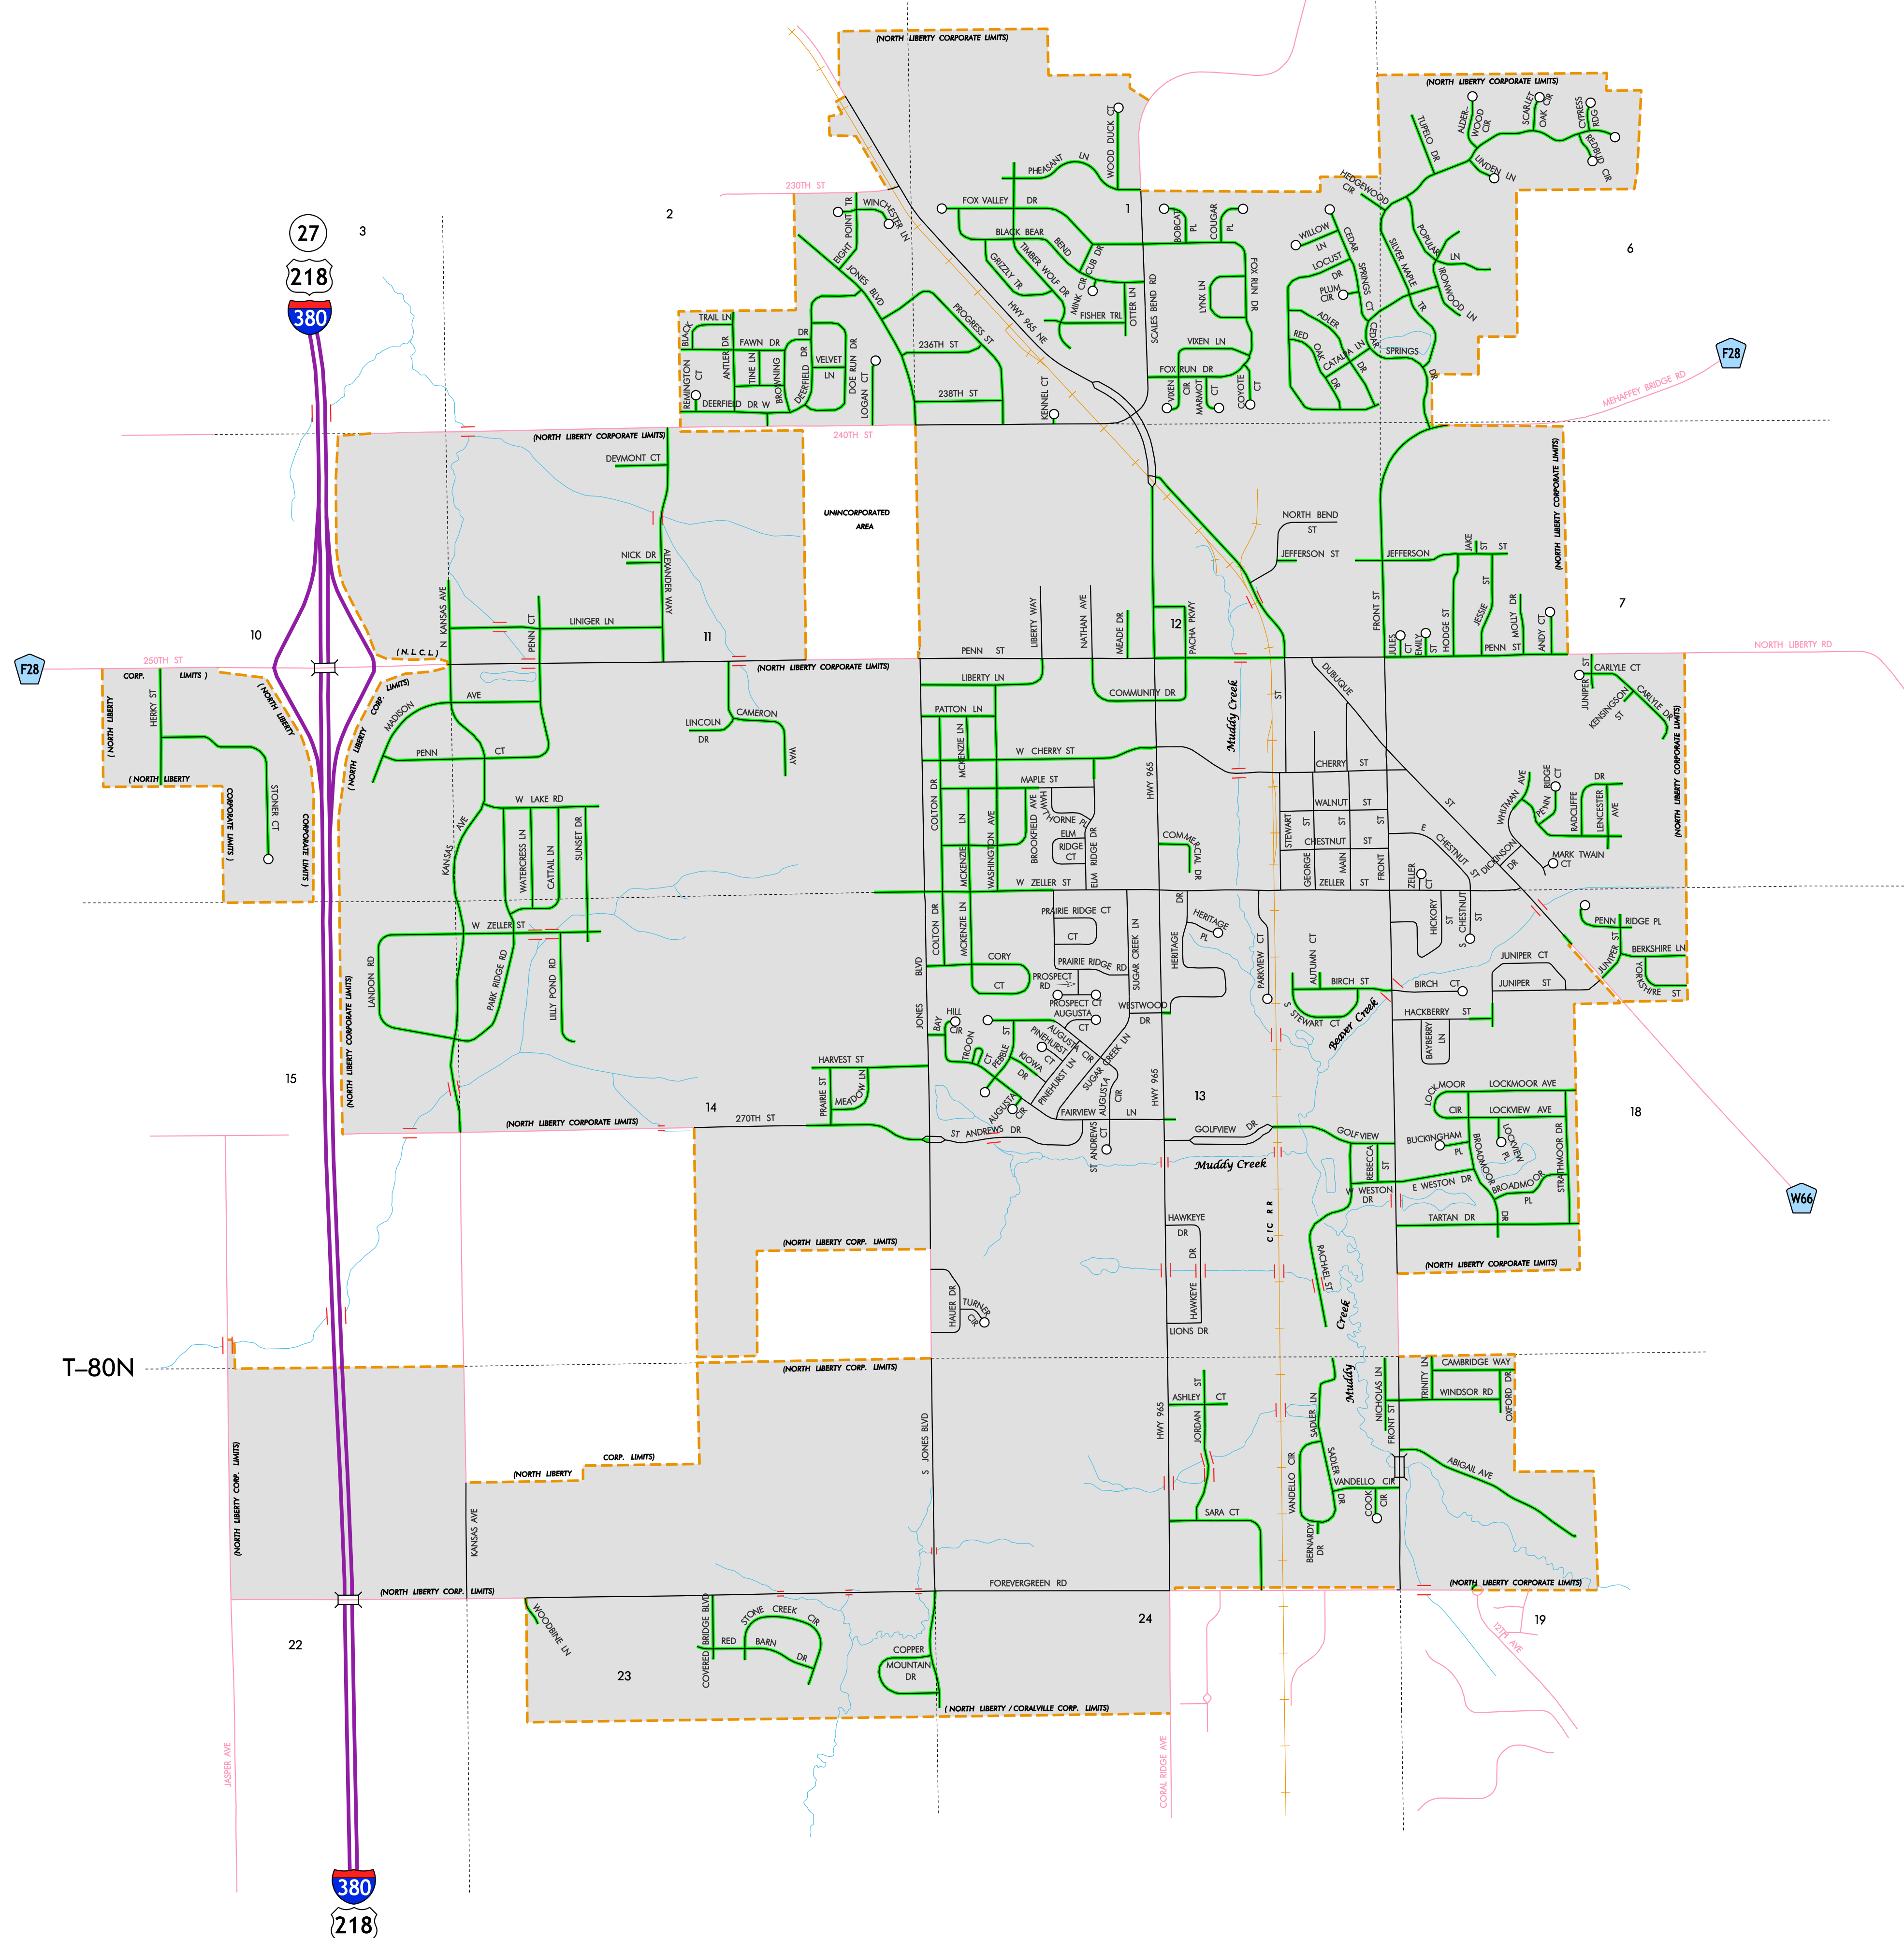

R-7W R-6W

LEGEND

- INTERSTATE ROUTE
- FREEWAY OR EXPRESSWAY ROUTE
- U.S. NUMBERED ROUTE
- BUSINESS ROUTE
- STATE NUMBERED ROUTE
- UNSIGNERD ROUTE
- COUNTY NUMBERED ROUTE
- SECONDARY ROAD OR ADJOINING CITY STREET
- CITY STREET
- PARK, INSTITUTION, OR FEDERAL ROAD
- RAILROAD
- CORPORATION LINE
- SECTION LINE
- CUL-DE-SAC
- SECTION, TOWNSHIP & RANGE NUMBERS

**HIGHWAY AND STREET MAP
OF
NORTH LIBERTY
IOWA**

PREPARED BY
IOWA DEPARTMENT OF TRANSPORTATION
PLANNING, PROGRAMMING, AND MODAL DIVISION
OFFICE OF TRANSPORTATION DATA
PHONE (515) 239-1289
IN COOPERATION WITH
UNITED STATES DEPARTMENT OF TRANSPORTATION
FEDERAL HIGHWAY ADMINISTRATION