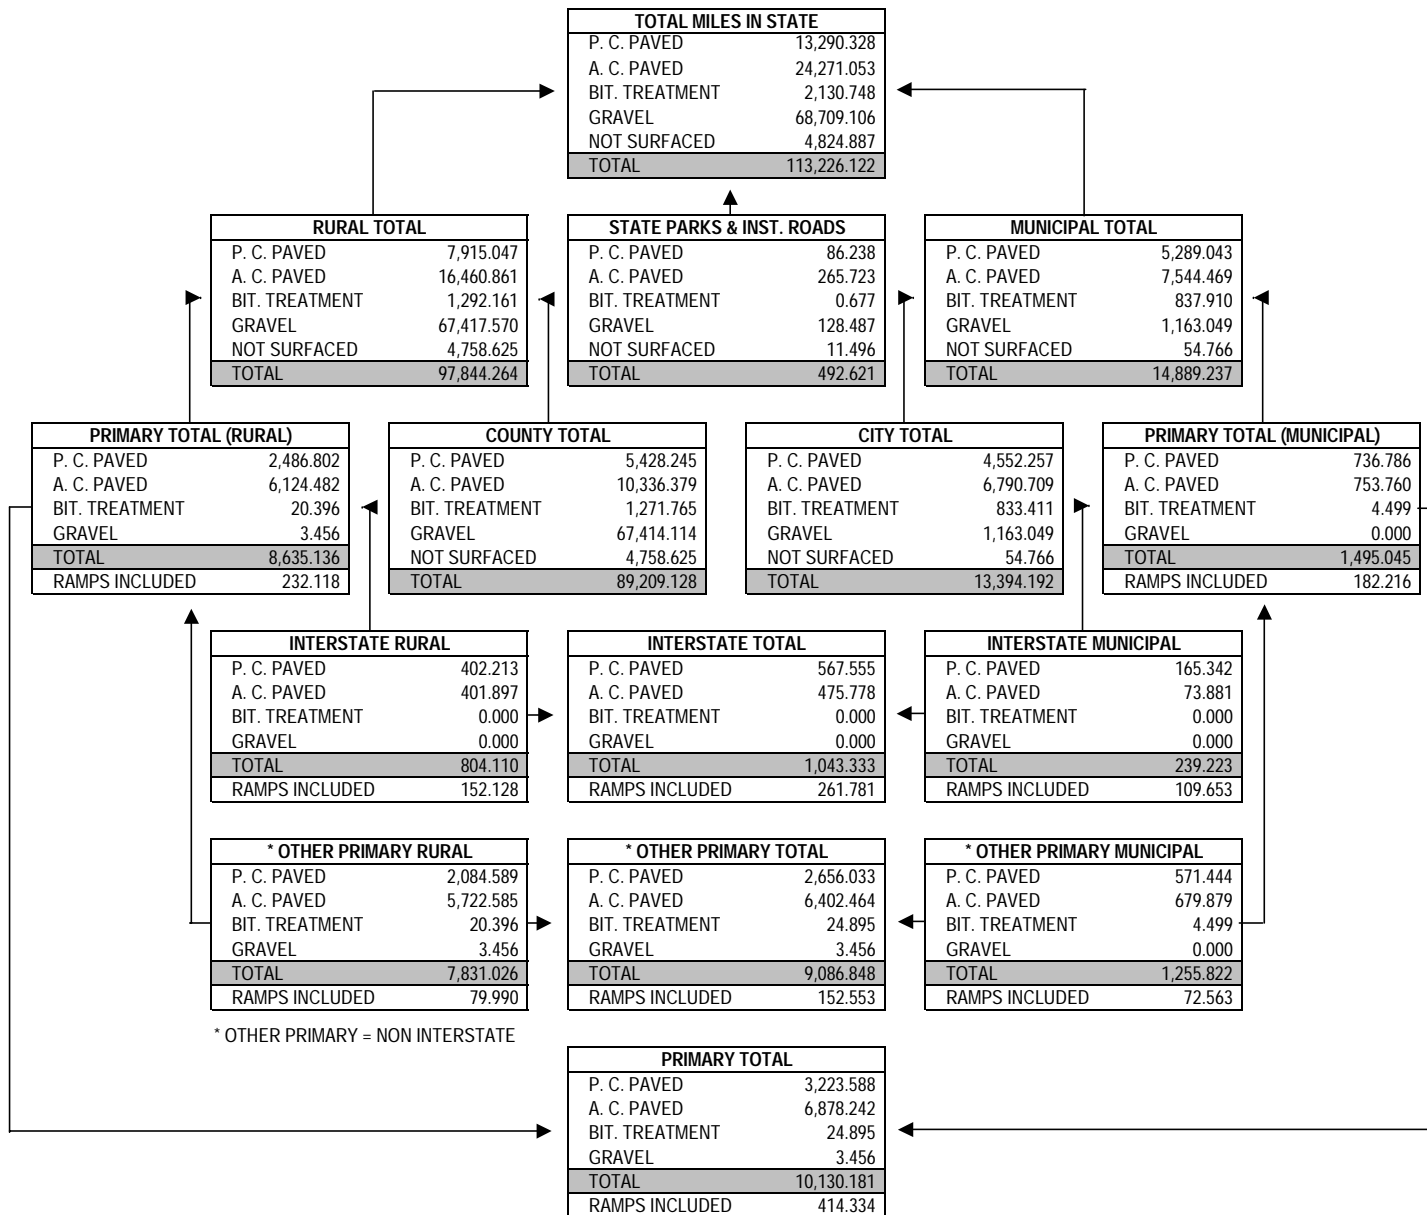

MILES OF PUBLIC ROADS IN IOWA BY SURFACE TYPE

AS OF JANUARY 1,2001

* OTHER PRIMARY = NON INTERSTATE

PREPARED BY

IOWA DEPARTMENT OF TRANSPORTATION

PHONE (515) 239-1282