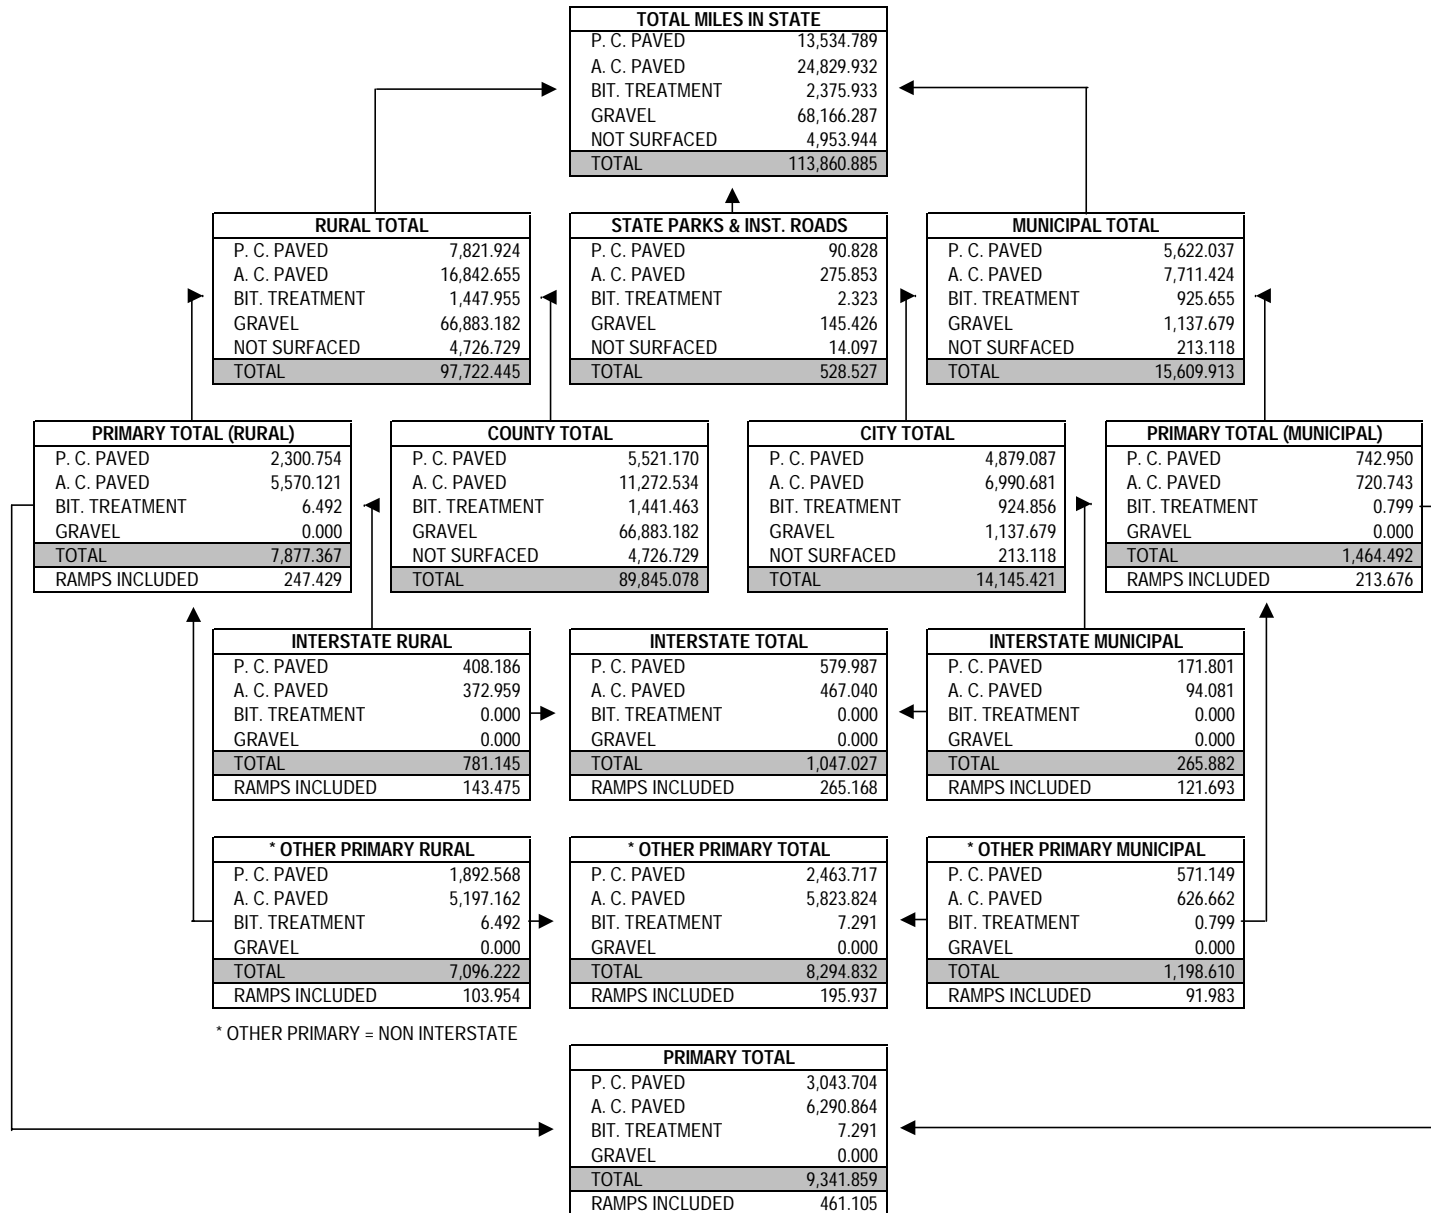

# MILES OF PUBLIC ROADS IN IOWA BY SURFACE TYPE

AS OF JANUARY 1, 2004

PREPARED BY

IOWA DEPARTMENT OF TRANSPORTATION

PHONE (515) 239-1289