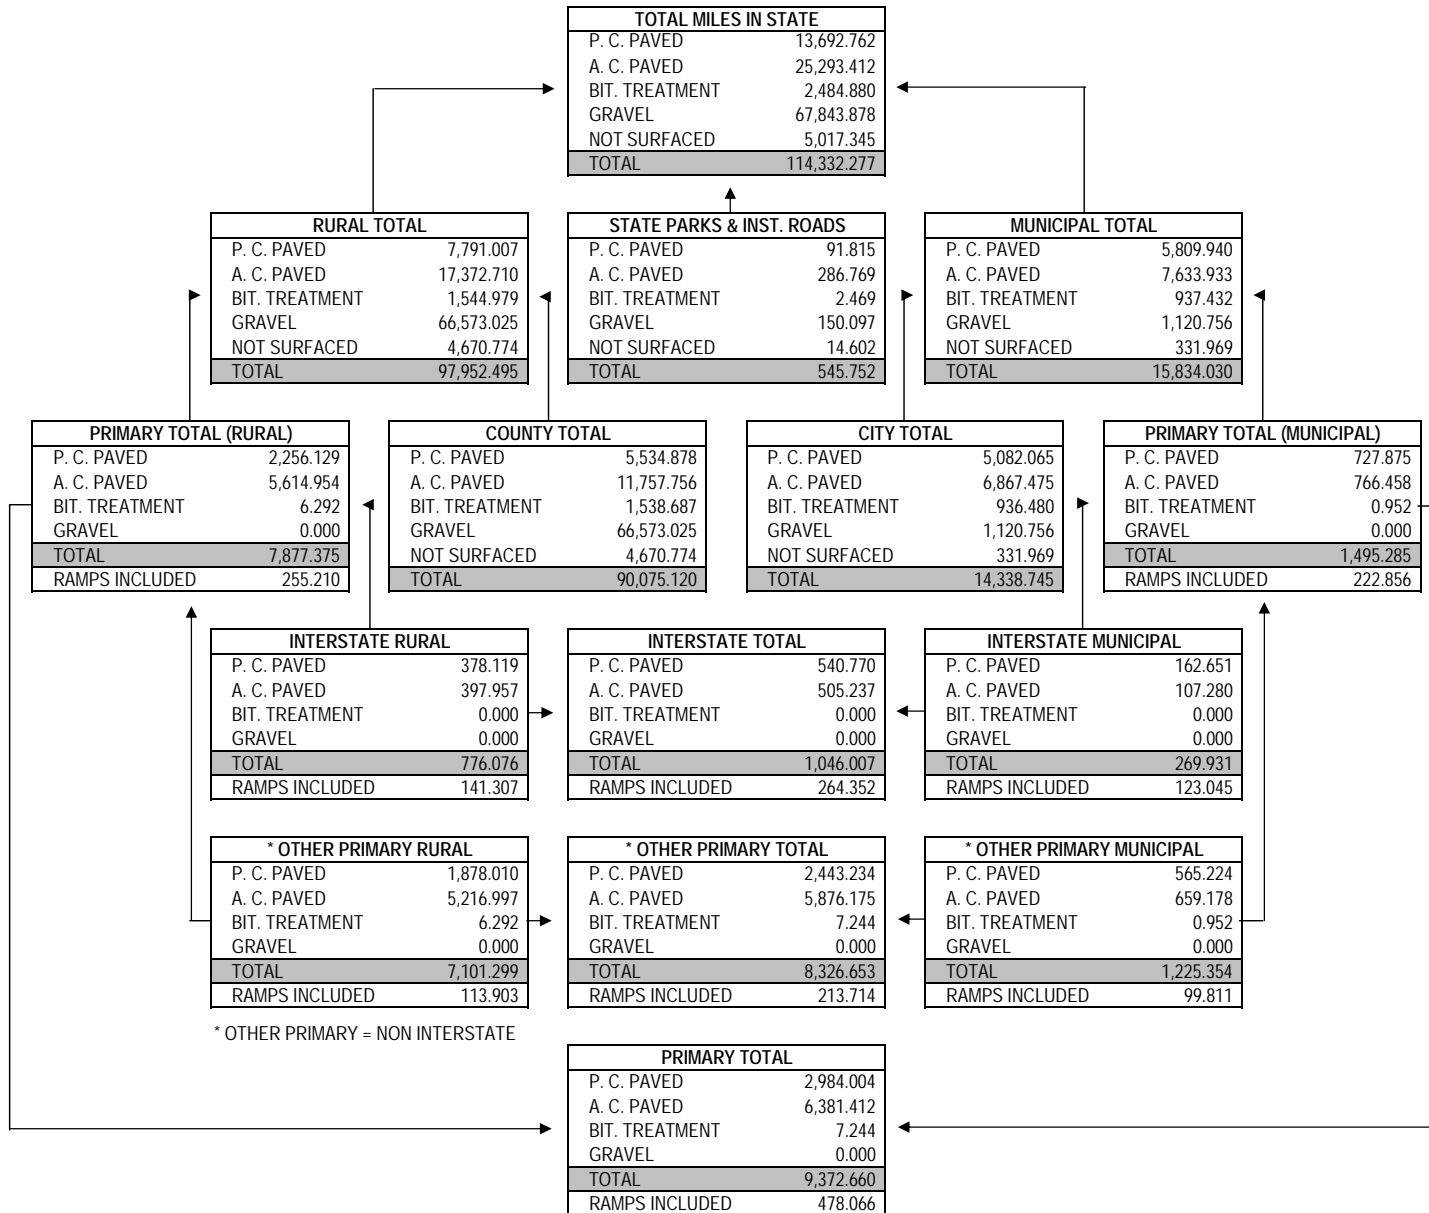

# MILES OF PUBLIC ROADS IN IOWA BY SURFACE TYPE

AS OF JANUARY 1, 2006

PREPARED BY  
**IOWA DEPARTMENT OF TRANSPORTATION**  
 PHONE (515) 239-1289