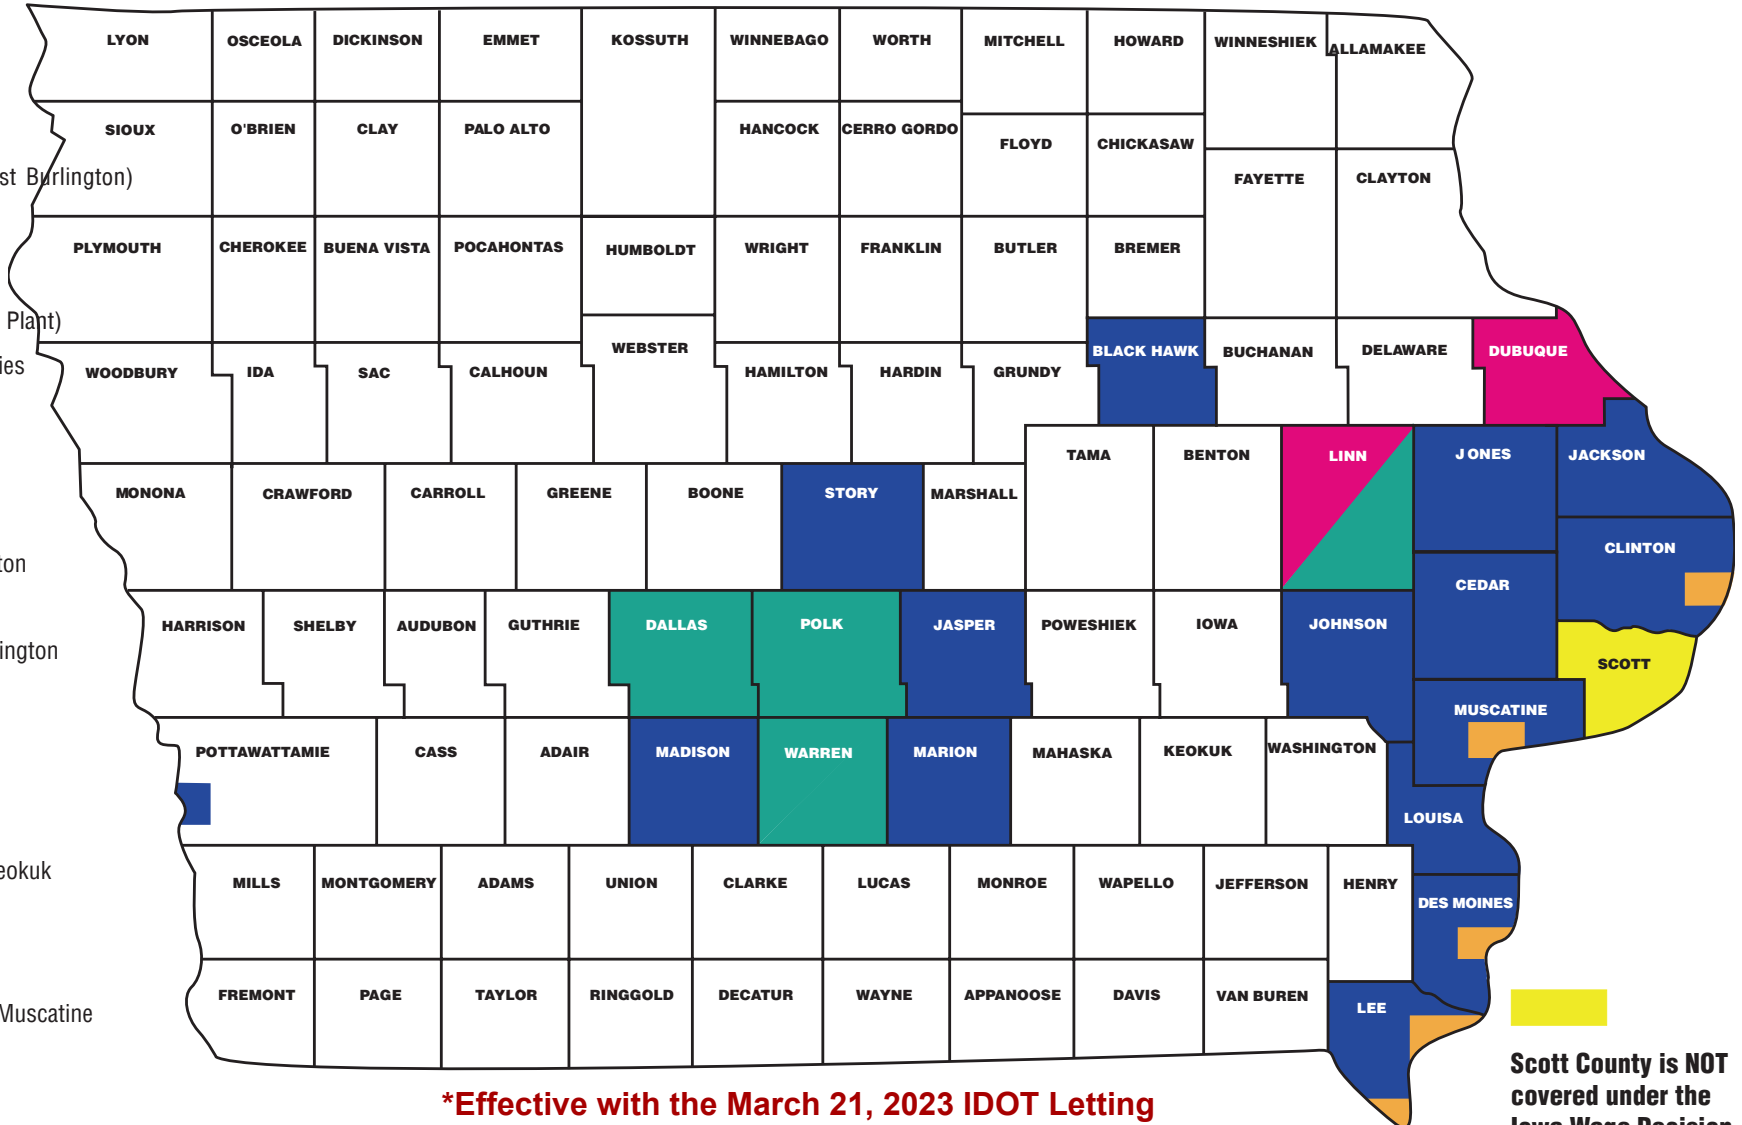

ZONE 1

- Dallas County
- Polk County
- Warren County
- Linn County
- Carpenters Only

ZONE 2

- Dubuque County
- Linn County
- All Crafts Except Carpenters

ZONE 3

- Burlington(including West Burlington)
- Clinton
- Fort Madison
- Keokuk
- Middleton(including the Iowa Army Ammunition Plant)
- Muscatine
- Abutting Municipalities For All of the Above

ZONE 4

- Black Hawk County
- Cedar County
- Clinton County
- Except City of Clinton
- City of Council Bluffs
- Des Moines County
- Except City of Burlington
- Jackson County
- Jasper County
- Johnson County
- Jones County
- Lee County
- Except Cities of Ft. Madison and Keokuk
- Louisa County
- Madison County
- Marion County
- Muscatine County
- Except the City of Muscatine
- Story County

ZONE 5

- All Areas of the State Not Noted Above or Below

2023* PREDETERMINED WAGE RATE FOR STATE OF IOWA

ZONE DEFINITIONS with LEGEND

The Associated General Contractors of Iowa

The Public's Partner in Building & Maintaining Iowa's Highway, Bridge and Municipal/Utility Infrastructure

***Effective with the March 21, 2023 IDOT Letting**

Scott County is NOT covered under the Iowa Wage Decision