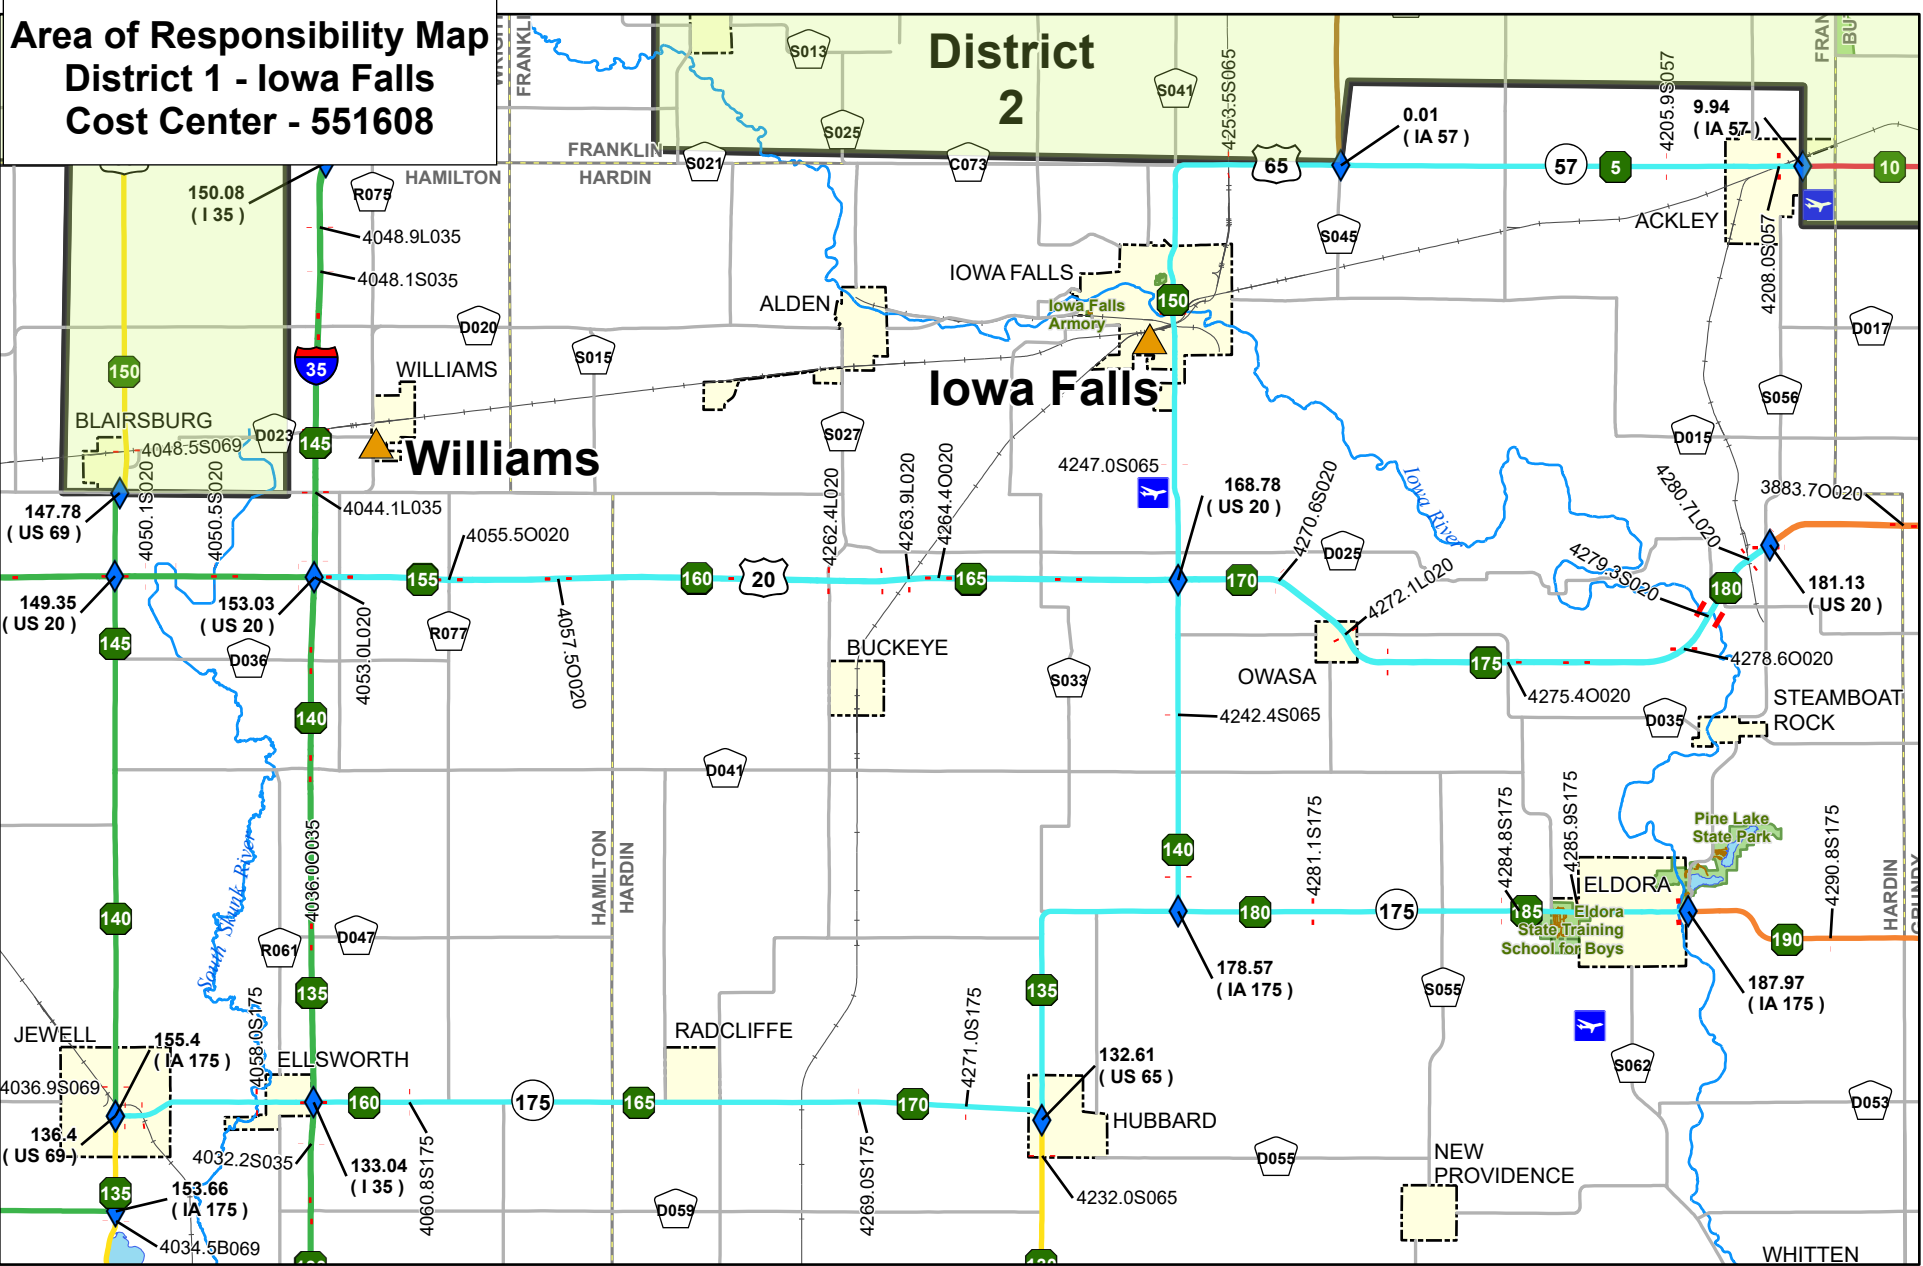

**Area of Responsibility Map
District 1 - Iowa Falls
Cost Center - 551608**

Reference Scale: 1:300,000
As of August 19, 2021

W:\Highway\Maintenance\GIS\Projects\AreaResponsibilityMaps\GarageMaps\D1\Iowa_Falls.aprx

Maintenance Districts

District Number

- 1
- 2
- 3
- 4
- 5
- 6

- Bridges
- Cost Center Milepost Breaks
- Maintenance Garages