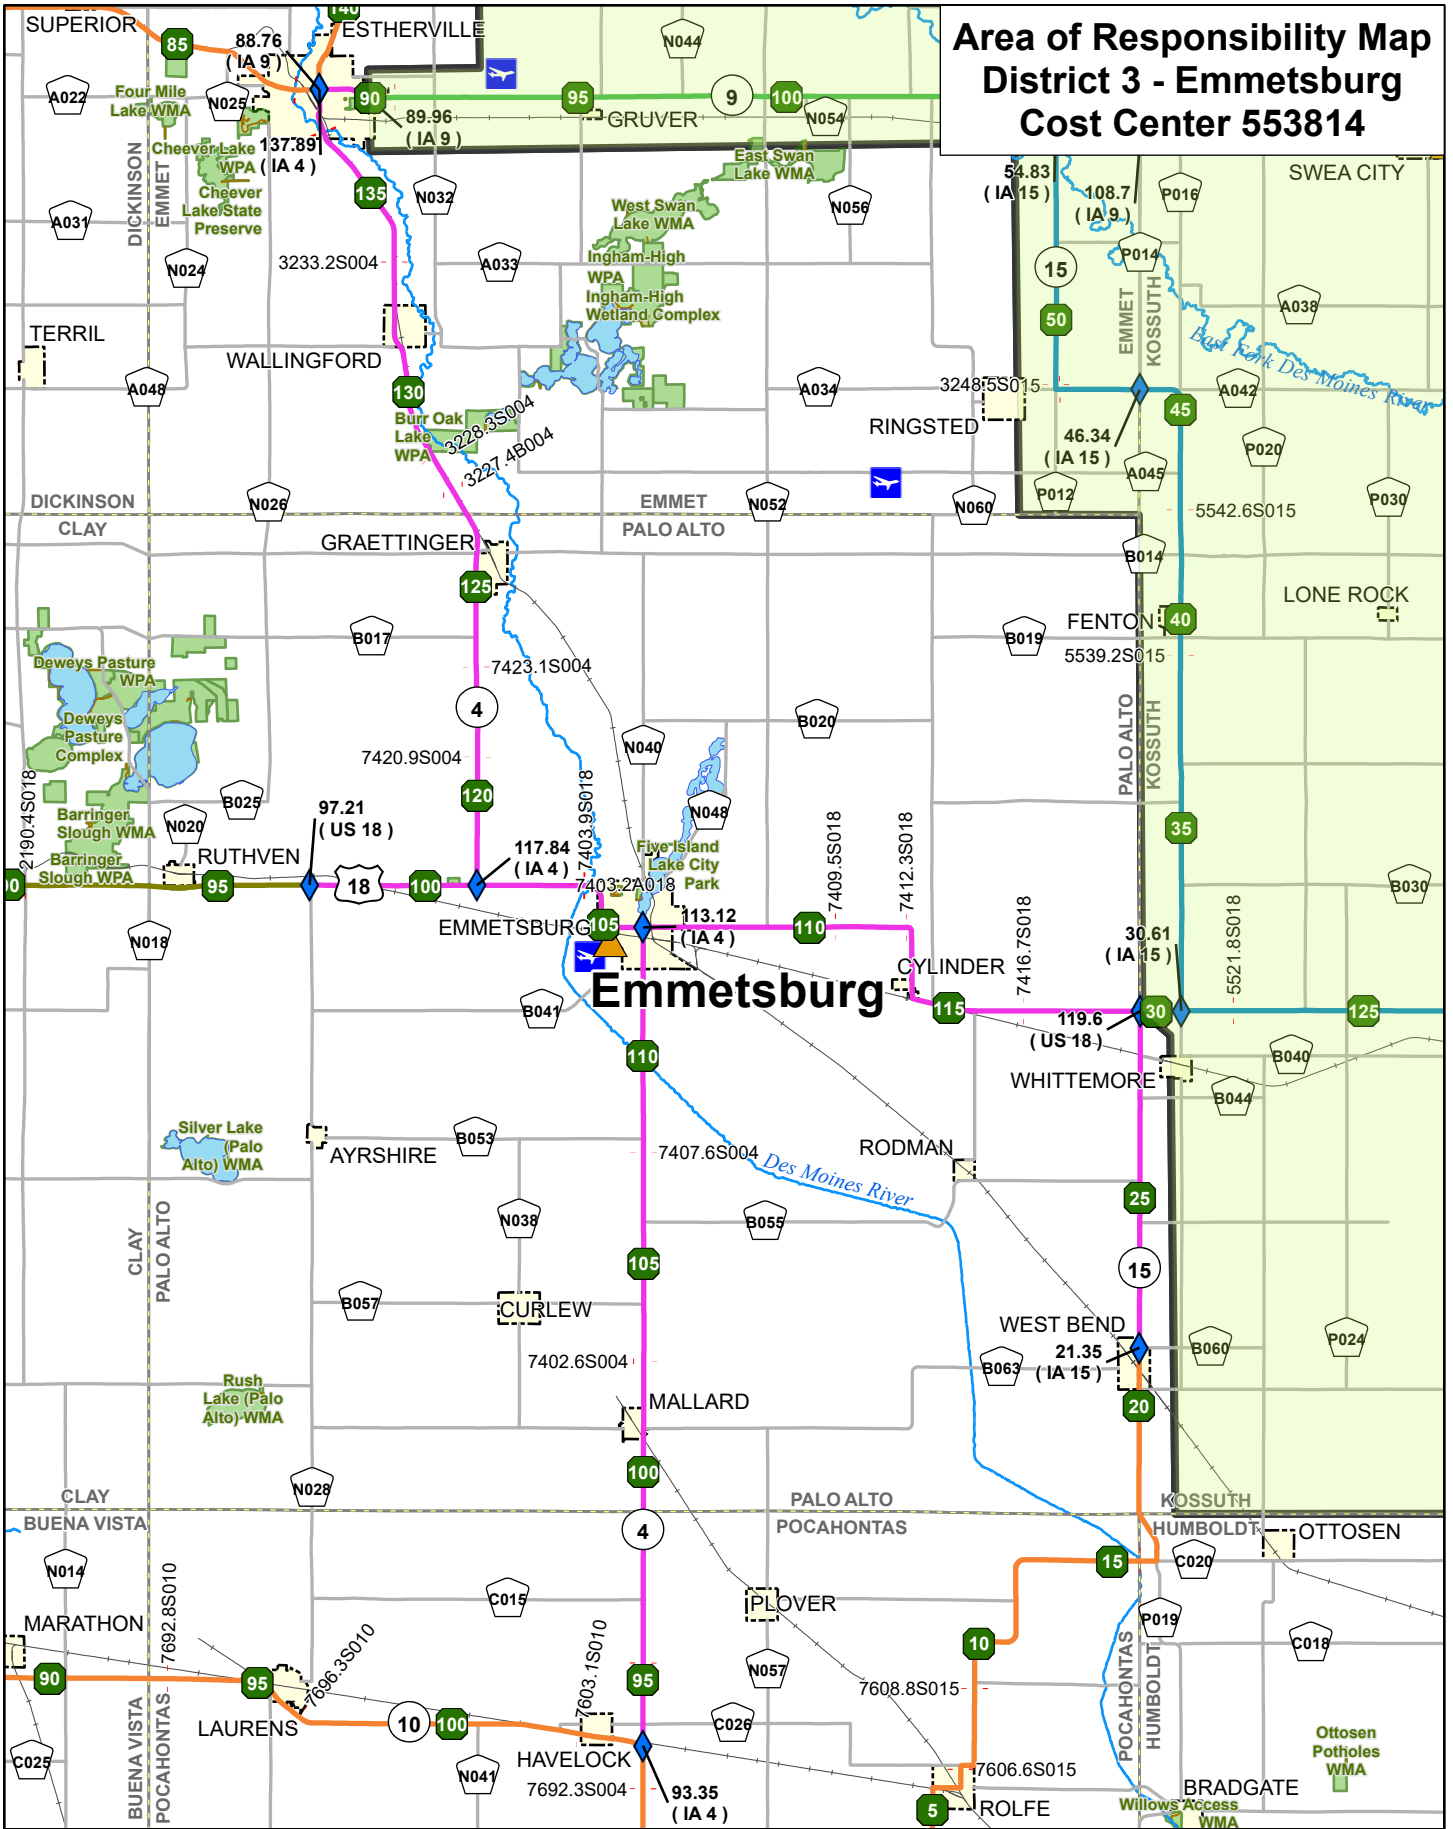

Area of Responsibility Map District 3 - Emmetsburg Cost Center 553814

Reference Scale: 1:400,000
As of August 3, 2021

W:\Highway\Maintenance\GIS\Projects\AreaResponsibilityMaps\GarageMaps\D3\Emmetsburg.aprx

- Bridges
- ◆ Cost Center Milepost Breaks
- ▲ Maintenance Garages