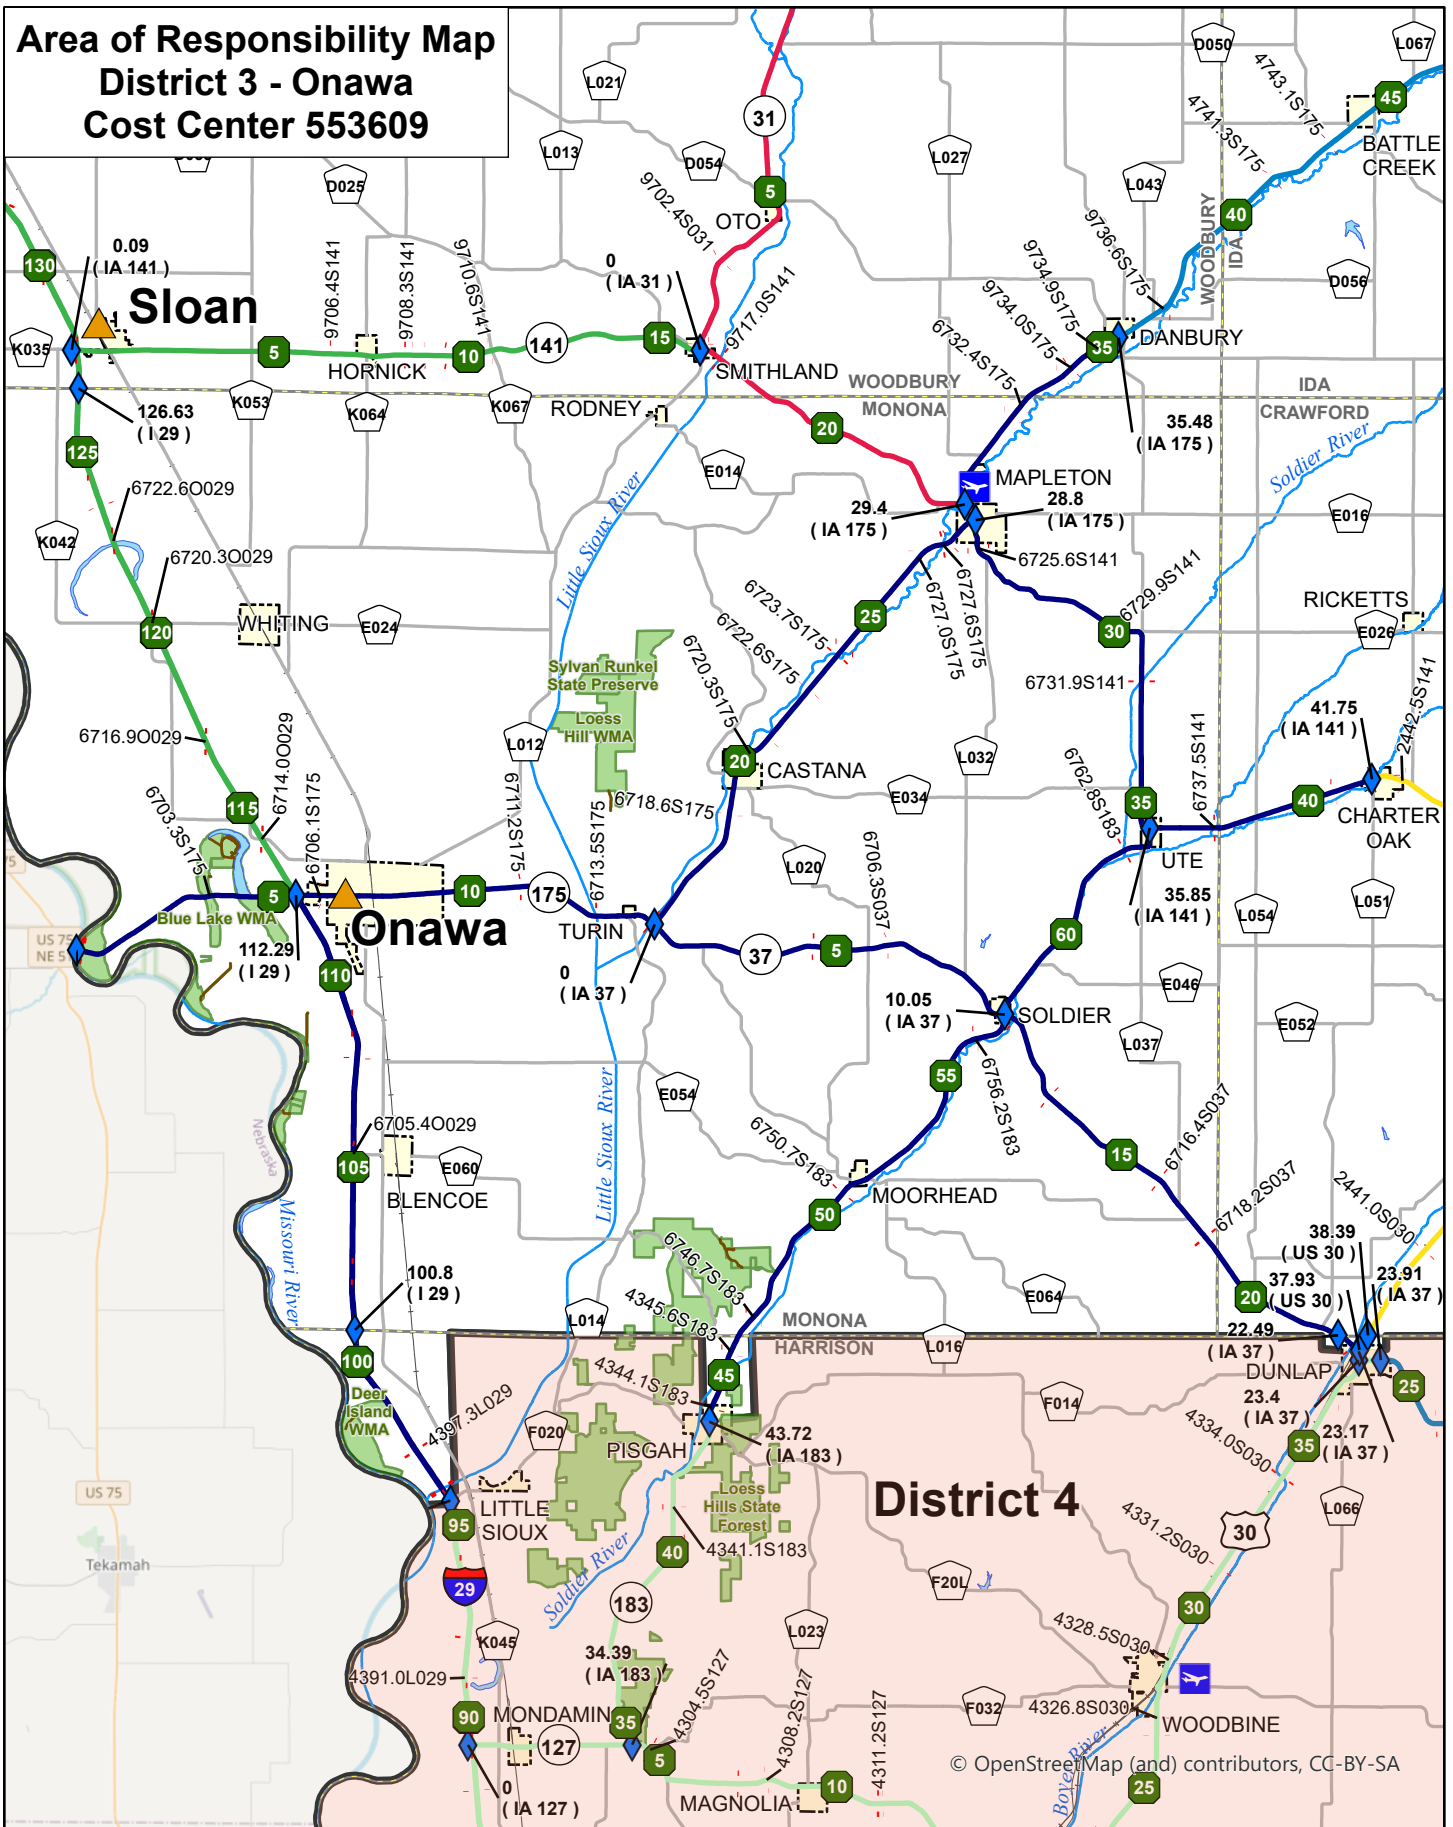

Area of Responsibility Map District 3 - Onawa Cost Center 553609

Reference Scale: 1:420,000
As of August 27, 2021

W:\Highway\Maintenance\GIS\Projects\AreaResponsibilityMaps\GarageMaps\ID3\Onawa.aprx

- Bridges
- ◆ Cost Center Milepost Breaks
- ▲ Maintenance Garages

© OpenStreetMap (and contributors, CC-BY-SA)