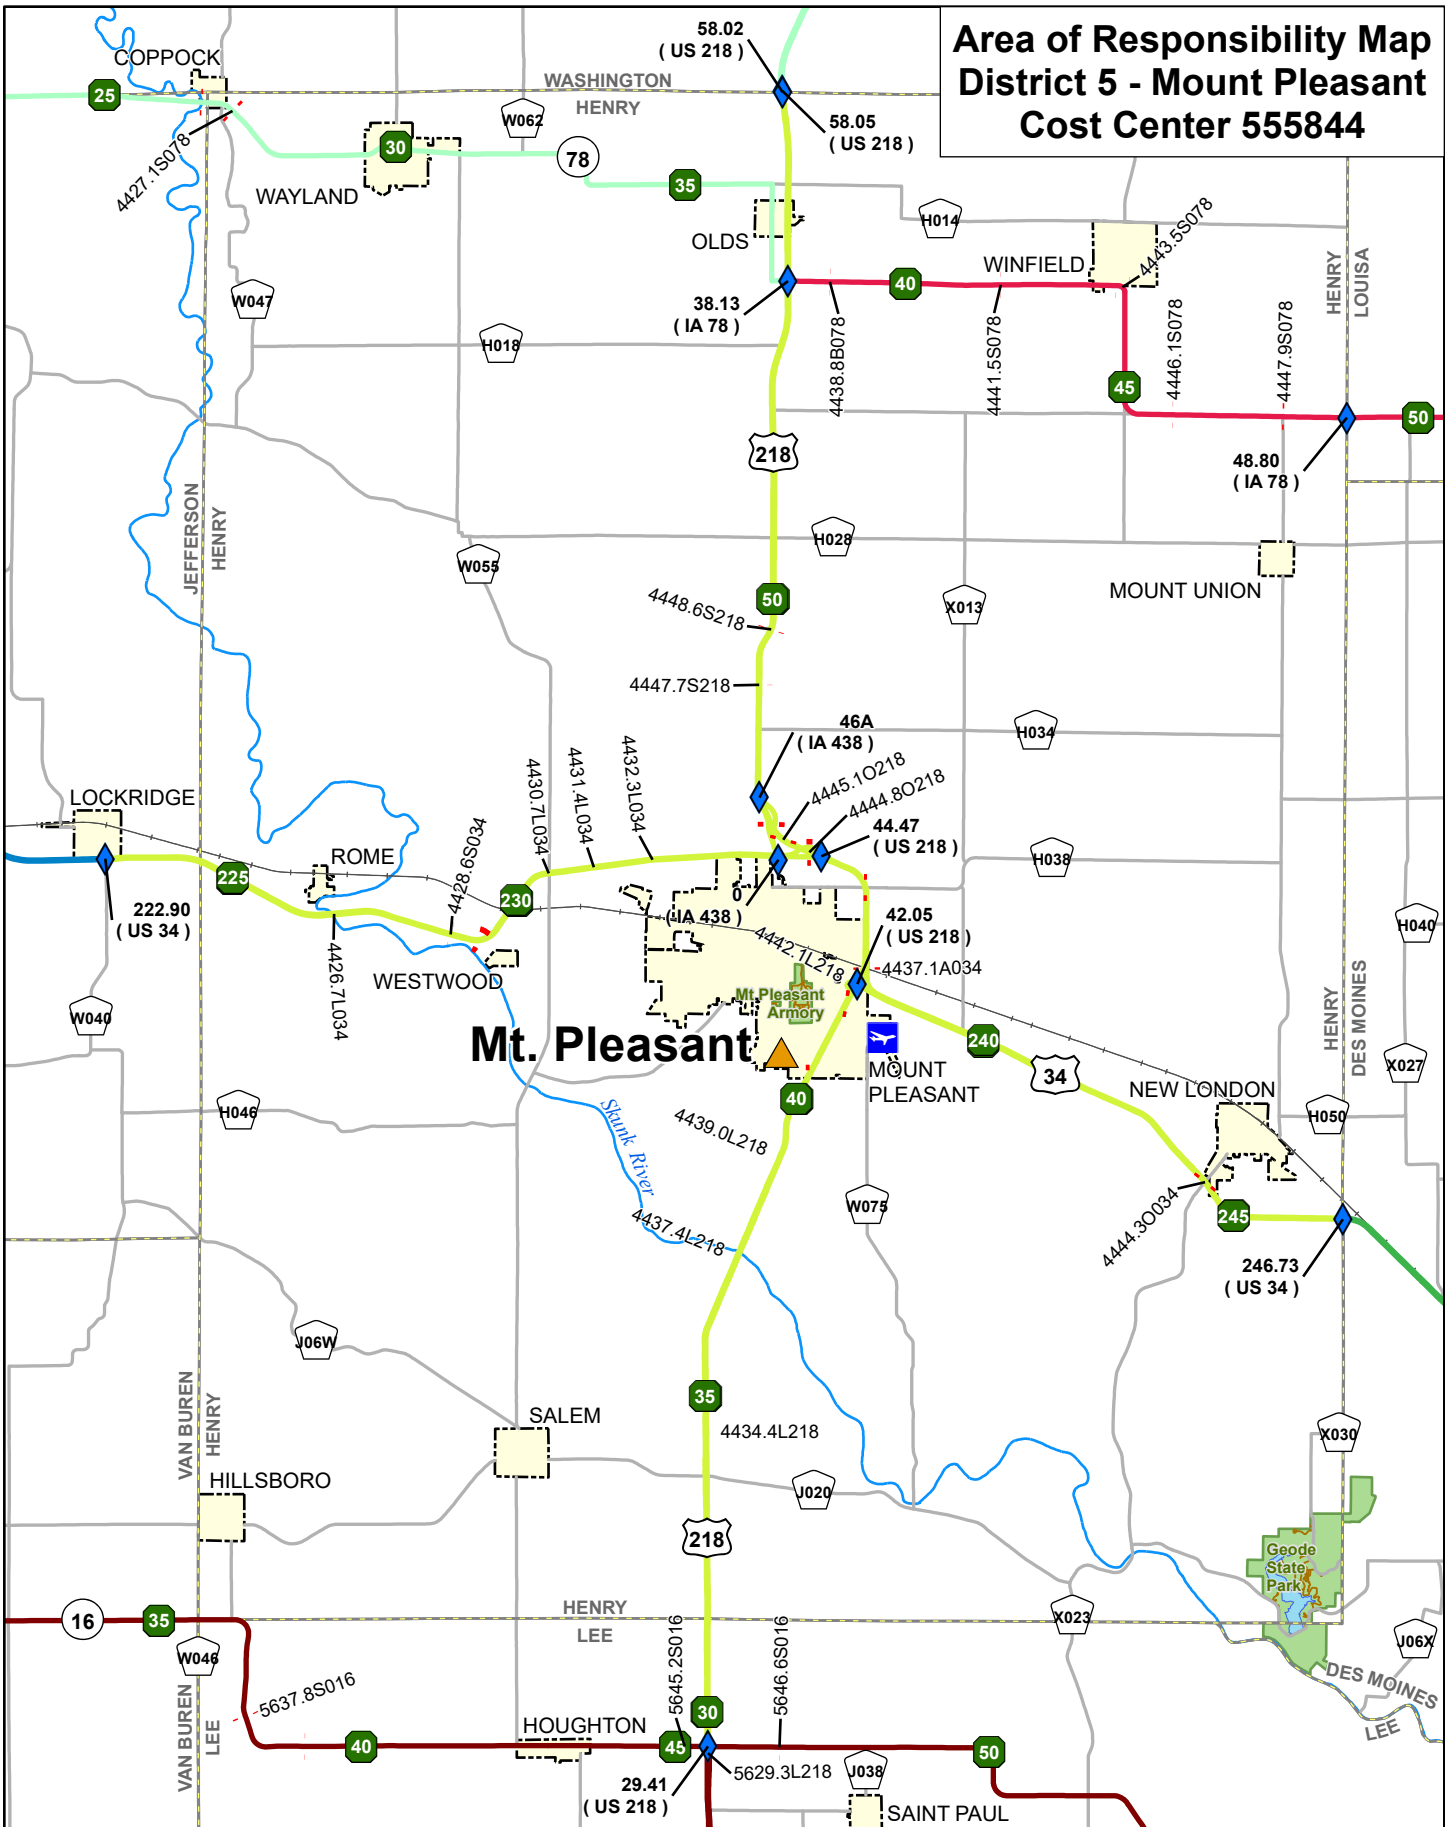

Area of Responsibility Map District 5 - Mount Pleasant Cost Center 55844

Reference Scale: 1:255,000
As of July 21, 2021

W:\Highway\Maintenance\GIS\Projects\AreaResponsibilityMaps\GarageMaps\ID5\Mount_Pleasant.aprx

- Bridges
- Cost Center Milepost Breaks
- Maintenance Garages