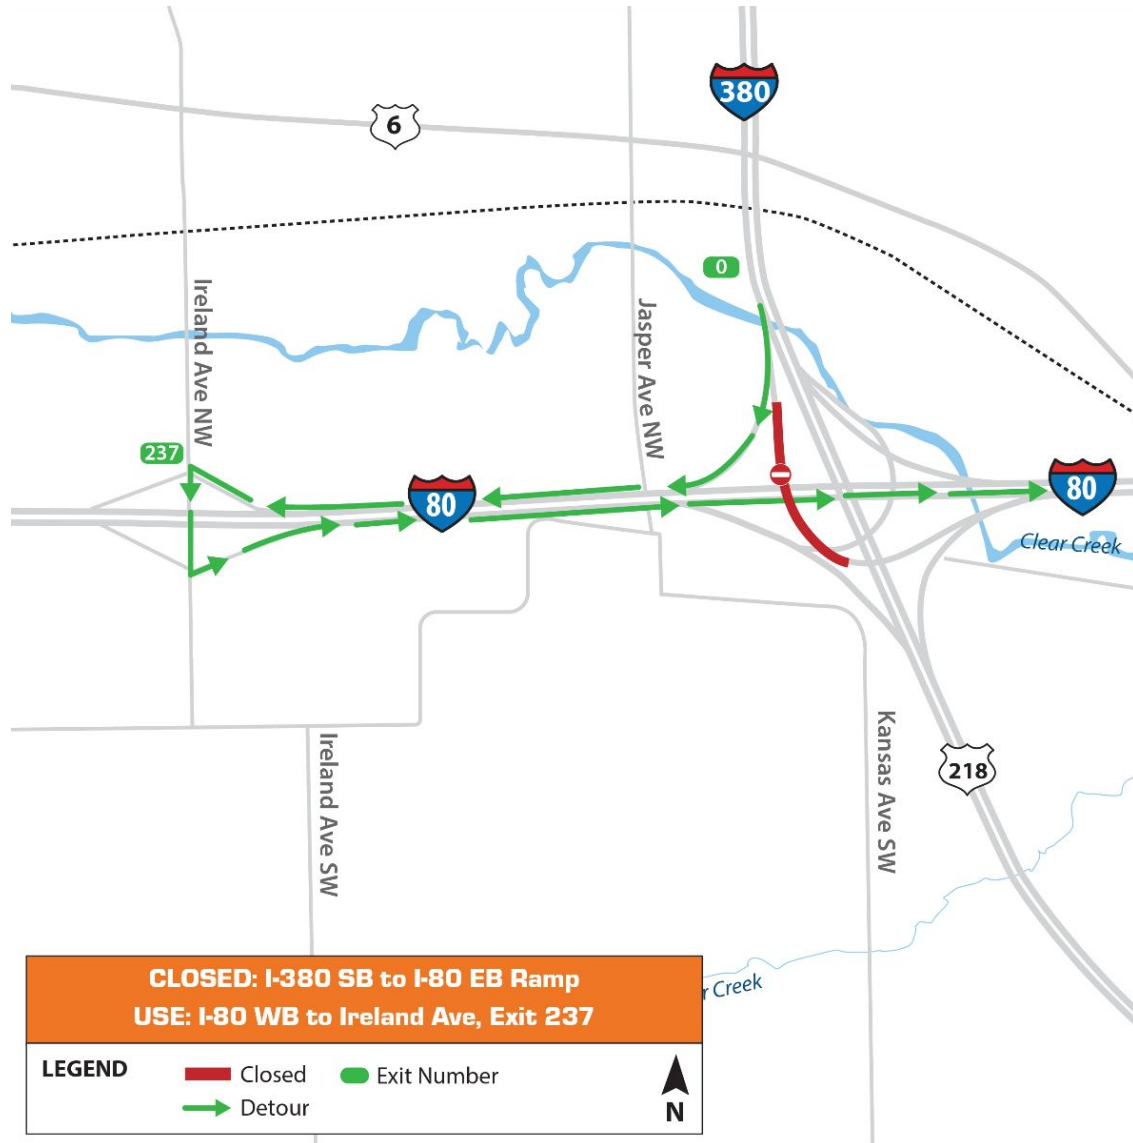

Weather permitting, the I-380 southbound to I-80 eastbound ramp will be closed **Thursday**, August 31, at 10:00 PM through Friday, September 1, at 6:00 AM. Traffic will be detoured to Exit 237, Ireland Avenue. See the map provided below for detour details.

During construction, all closures are subject to change at any time. The latest traveler information is available anytime through our 511 system. Visit 511ia.org; call 511 (within Iowa) or 800-288-1047 (nationwide); or download the free app to your mobile device.