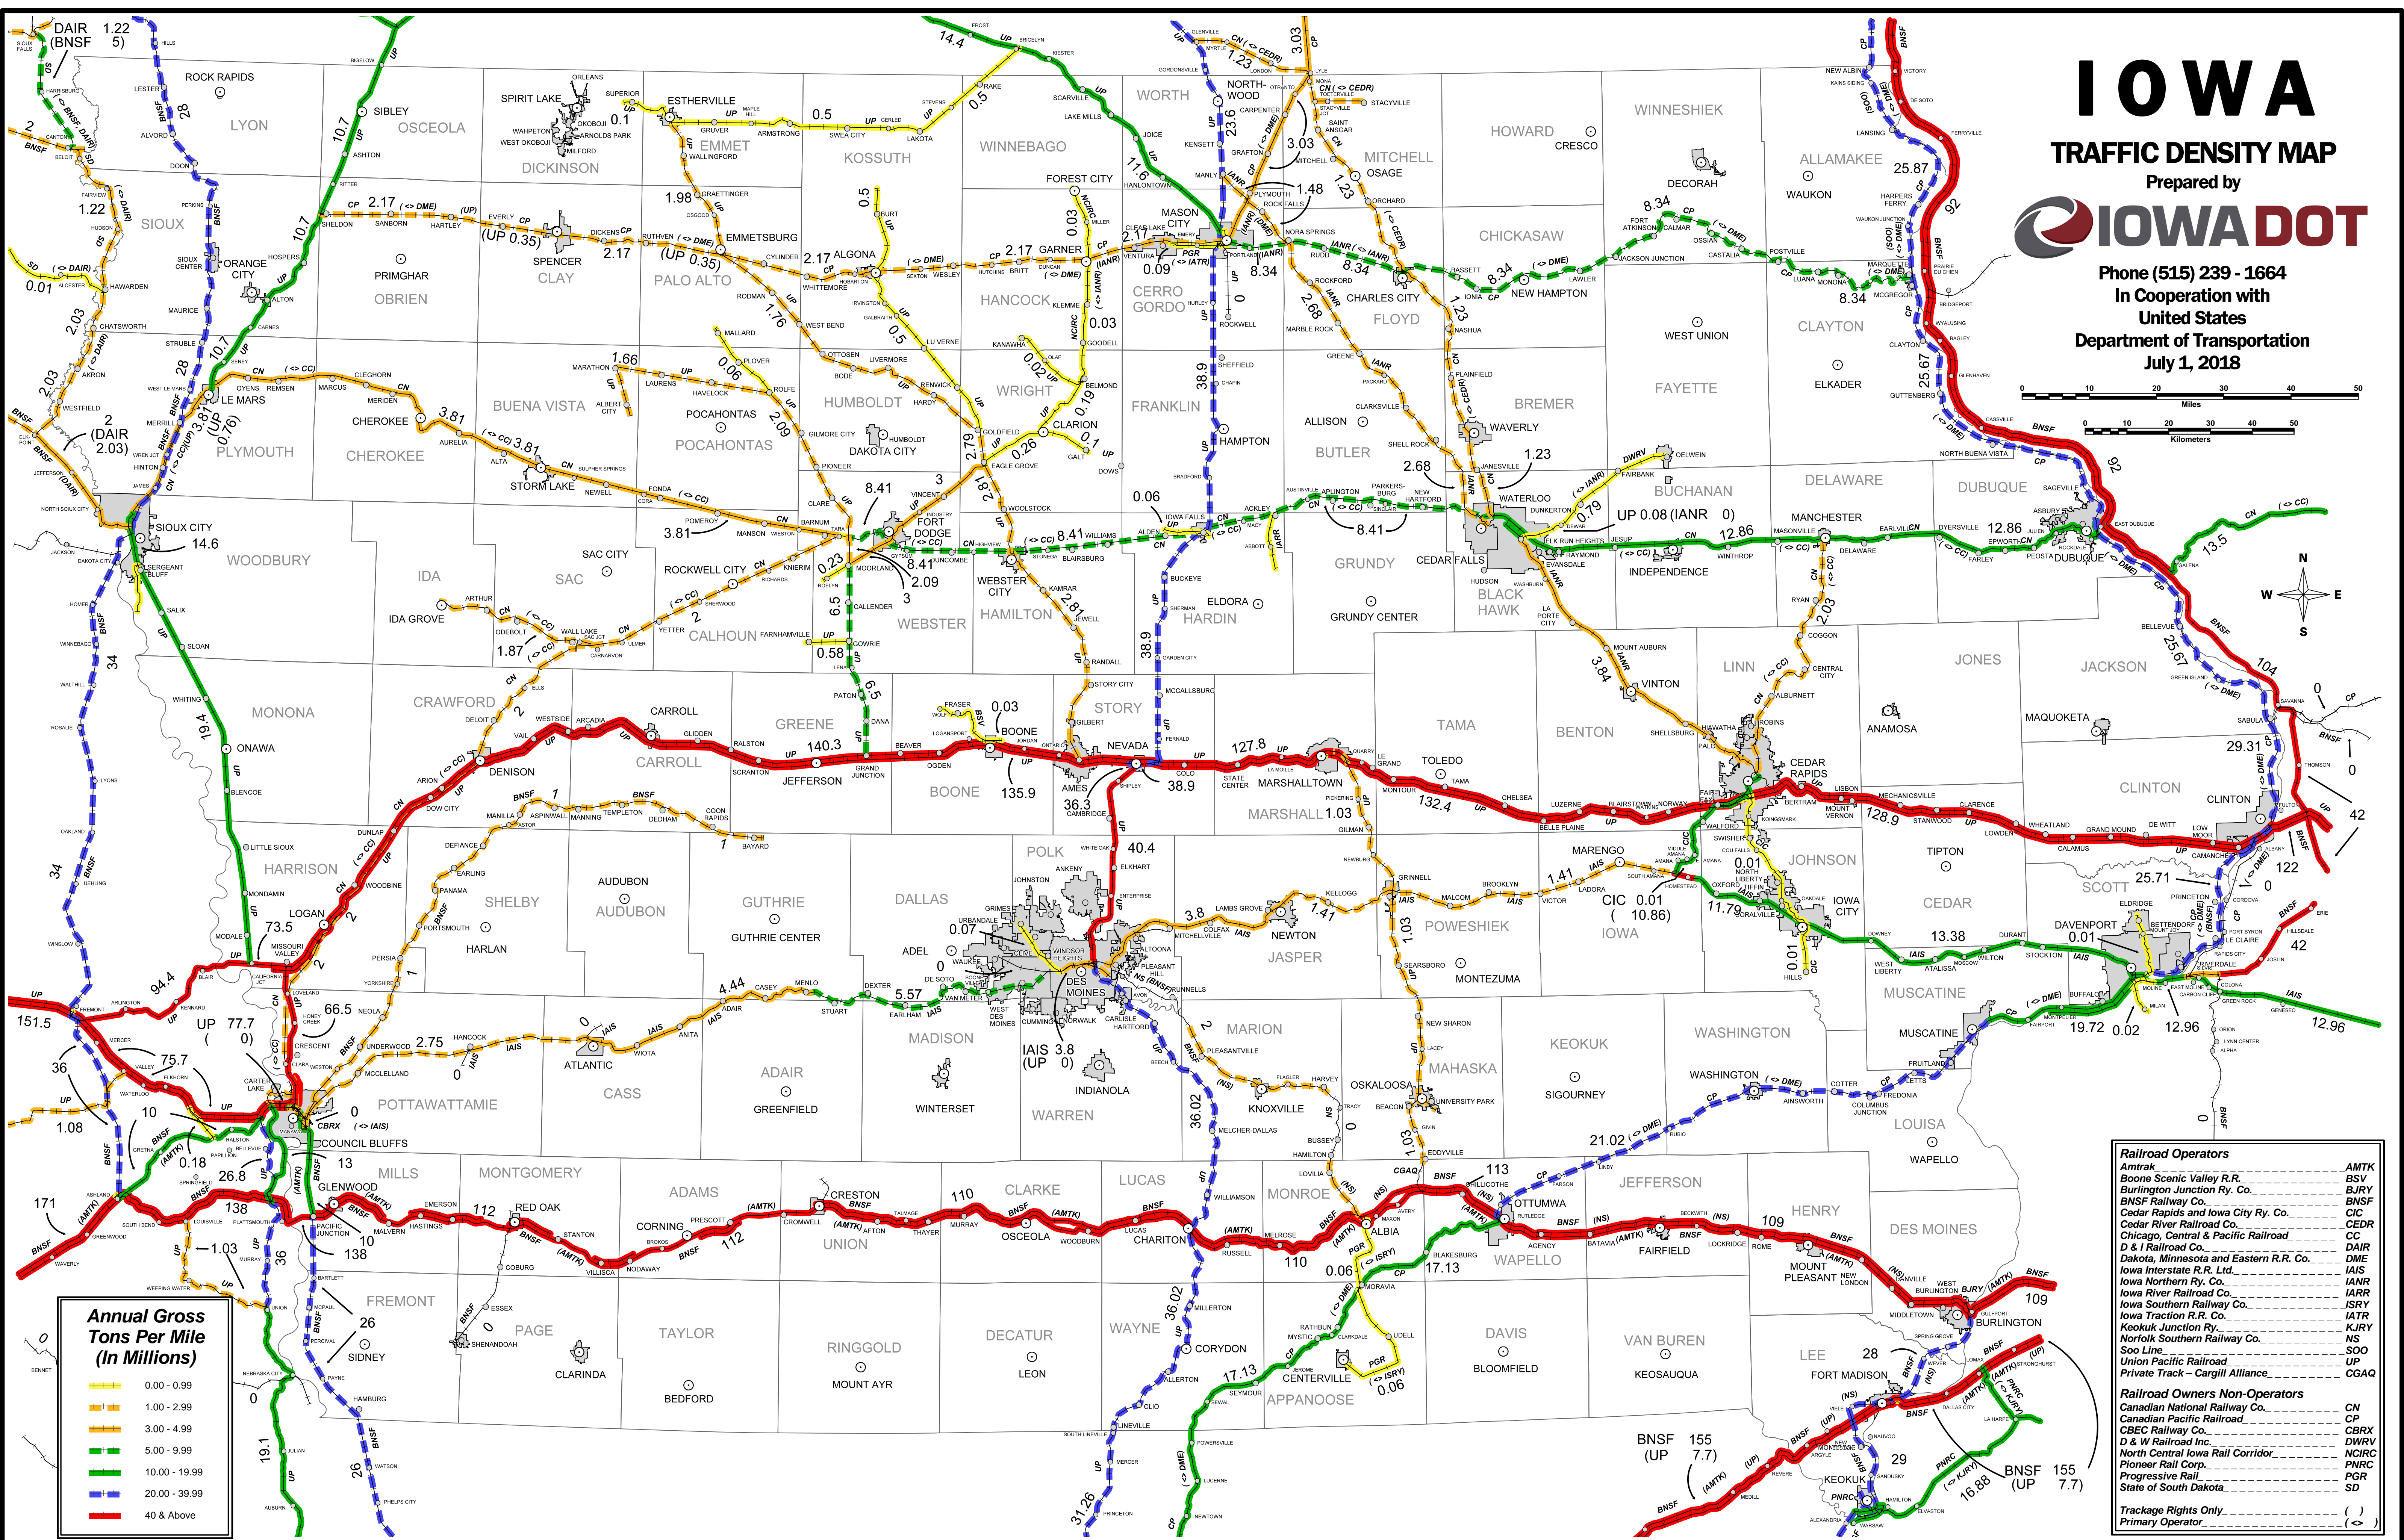

## TRAFFIC DENSITY MAP

Prepared by

Phone (515) 239-1664

In Cooperation with

United States

Department of Transportation

July 1, 2018

Railroad Operators	
Amtrak	AMTK
Boone Scenic Valley R.R.	BSV
Burlington Junction Ry. Co.	BURY
BNSF Railway Co.	BNSF
Cedar Rapids and Iowa City Ry. Co.	CIC
Cedar River Railroad Co.	CDRR
Chicago, Central & Pacific Railroad	CC
D & I Railroad Co.	DAIR
Dakota, Minnesota and Eastern R.R. Co.	DME
Iowa Interstate R.R. Ltd.	IAIS
Iowa Northern Ry. Co.	IANR
Iowa River Railroad Co.	IARR
Iowa Southern Railway Co.	JSRY
Iowa Traction R.R. Co.	IATR
Keokuk Junction Ry.	KJRY
Norfolk Southern Railway Co.	NS
Soo Line	SOO
Union Pacific Railroad	UP
Private Track - Cargill Alliance	CGAQ

Railroad Owners Non-Operators	
Canadian National Railway Co.	CN
Canadian Pacific Railroad	CP
CB&Q Railway Co.	CBRX
D & W Railroad Inc.	DWRV
North Central Iowa Rail Corridor	NCIRC
Pioneer Rail Corp.	PNRC
Progressive Rail	PGR
State of South Dakota	SD

Trackage Rights Only	
Primary Operator	( )
	( <-> )