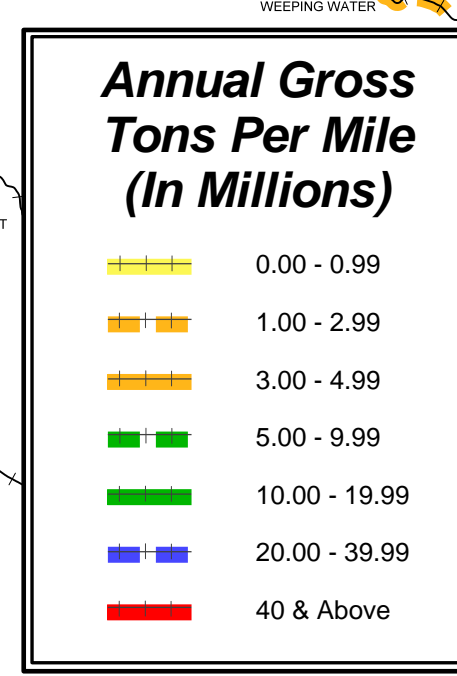

## TRAFFIC DENSITY MAP

Prepared by

Phone (515) 239-1664

In Cooperation with

United States

Department of Transportation

July 1, 2018

Railroad Operators	
Amtrak	AMTK
Boone Scenic Valley R.R.	BSV
Burlington Junction Ry. Co.	BURY
BNSF Railway Co.	BNSF
Cedar Rapids and Iowa City Ry. Co.	CIC
Cedar River Railroad Co.	CDRR
Chicago, Central & Pacific Railroad	CC
D & I Railroad Co.	DAIR
Dakota, Minnesota and Eastern R.R. Co.	DME
Iowa Interstate R.R. Ltd.	IAIS
Iowa Northern Ry. Co.	IANR
Iowa River Railroad Co.	IARR
Iowa Southern Railway Co.	JSRY
Iowa Traction R.R. Co.	IATR
Keokuk Junction Ry.	KJRY
Norfolk Southern Railway Co.	NS
Soo Line	SOO
Union Pacific Railroad	UP
Private Track - Cargill Alliance	CGAQ