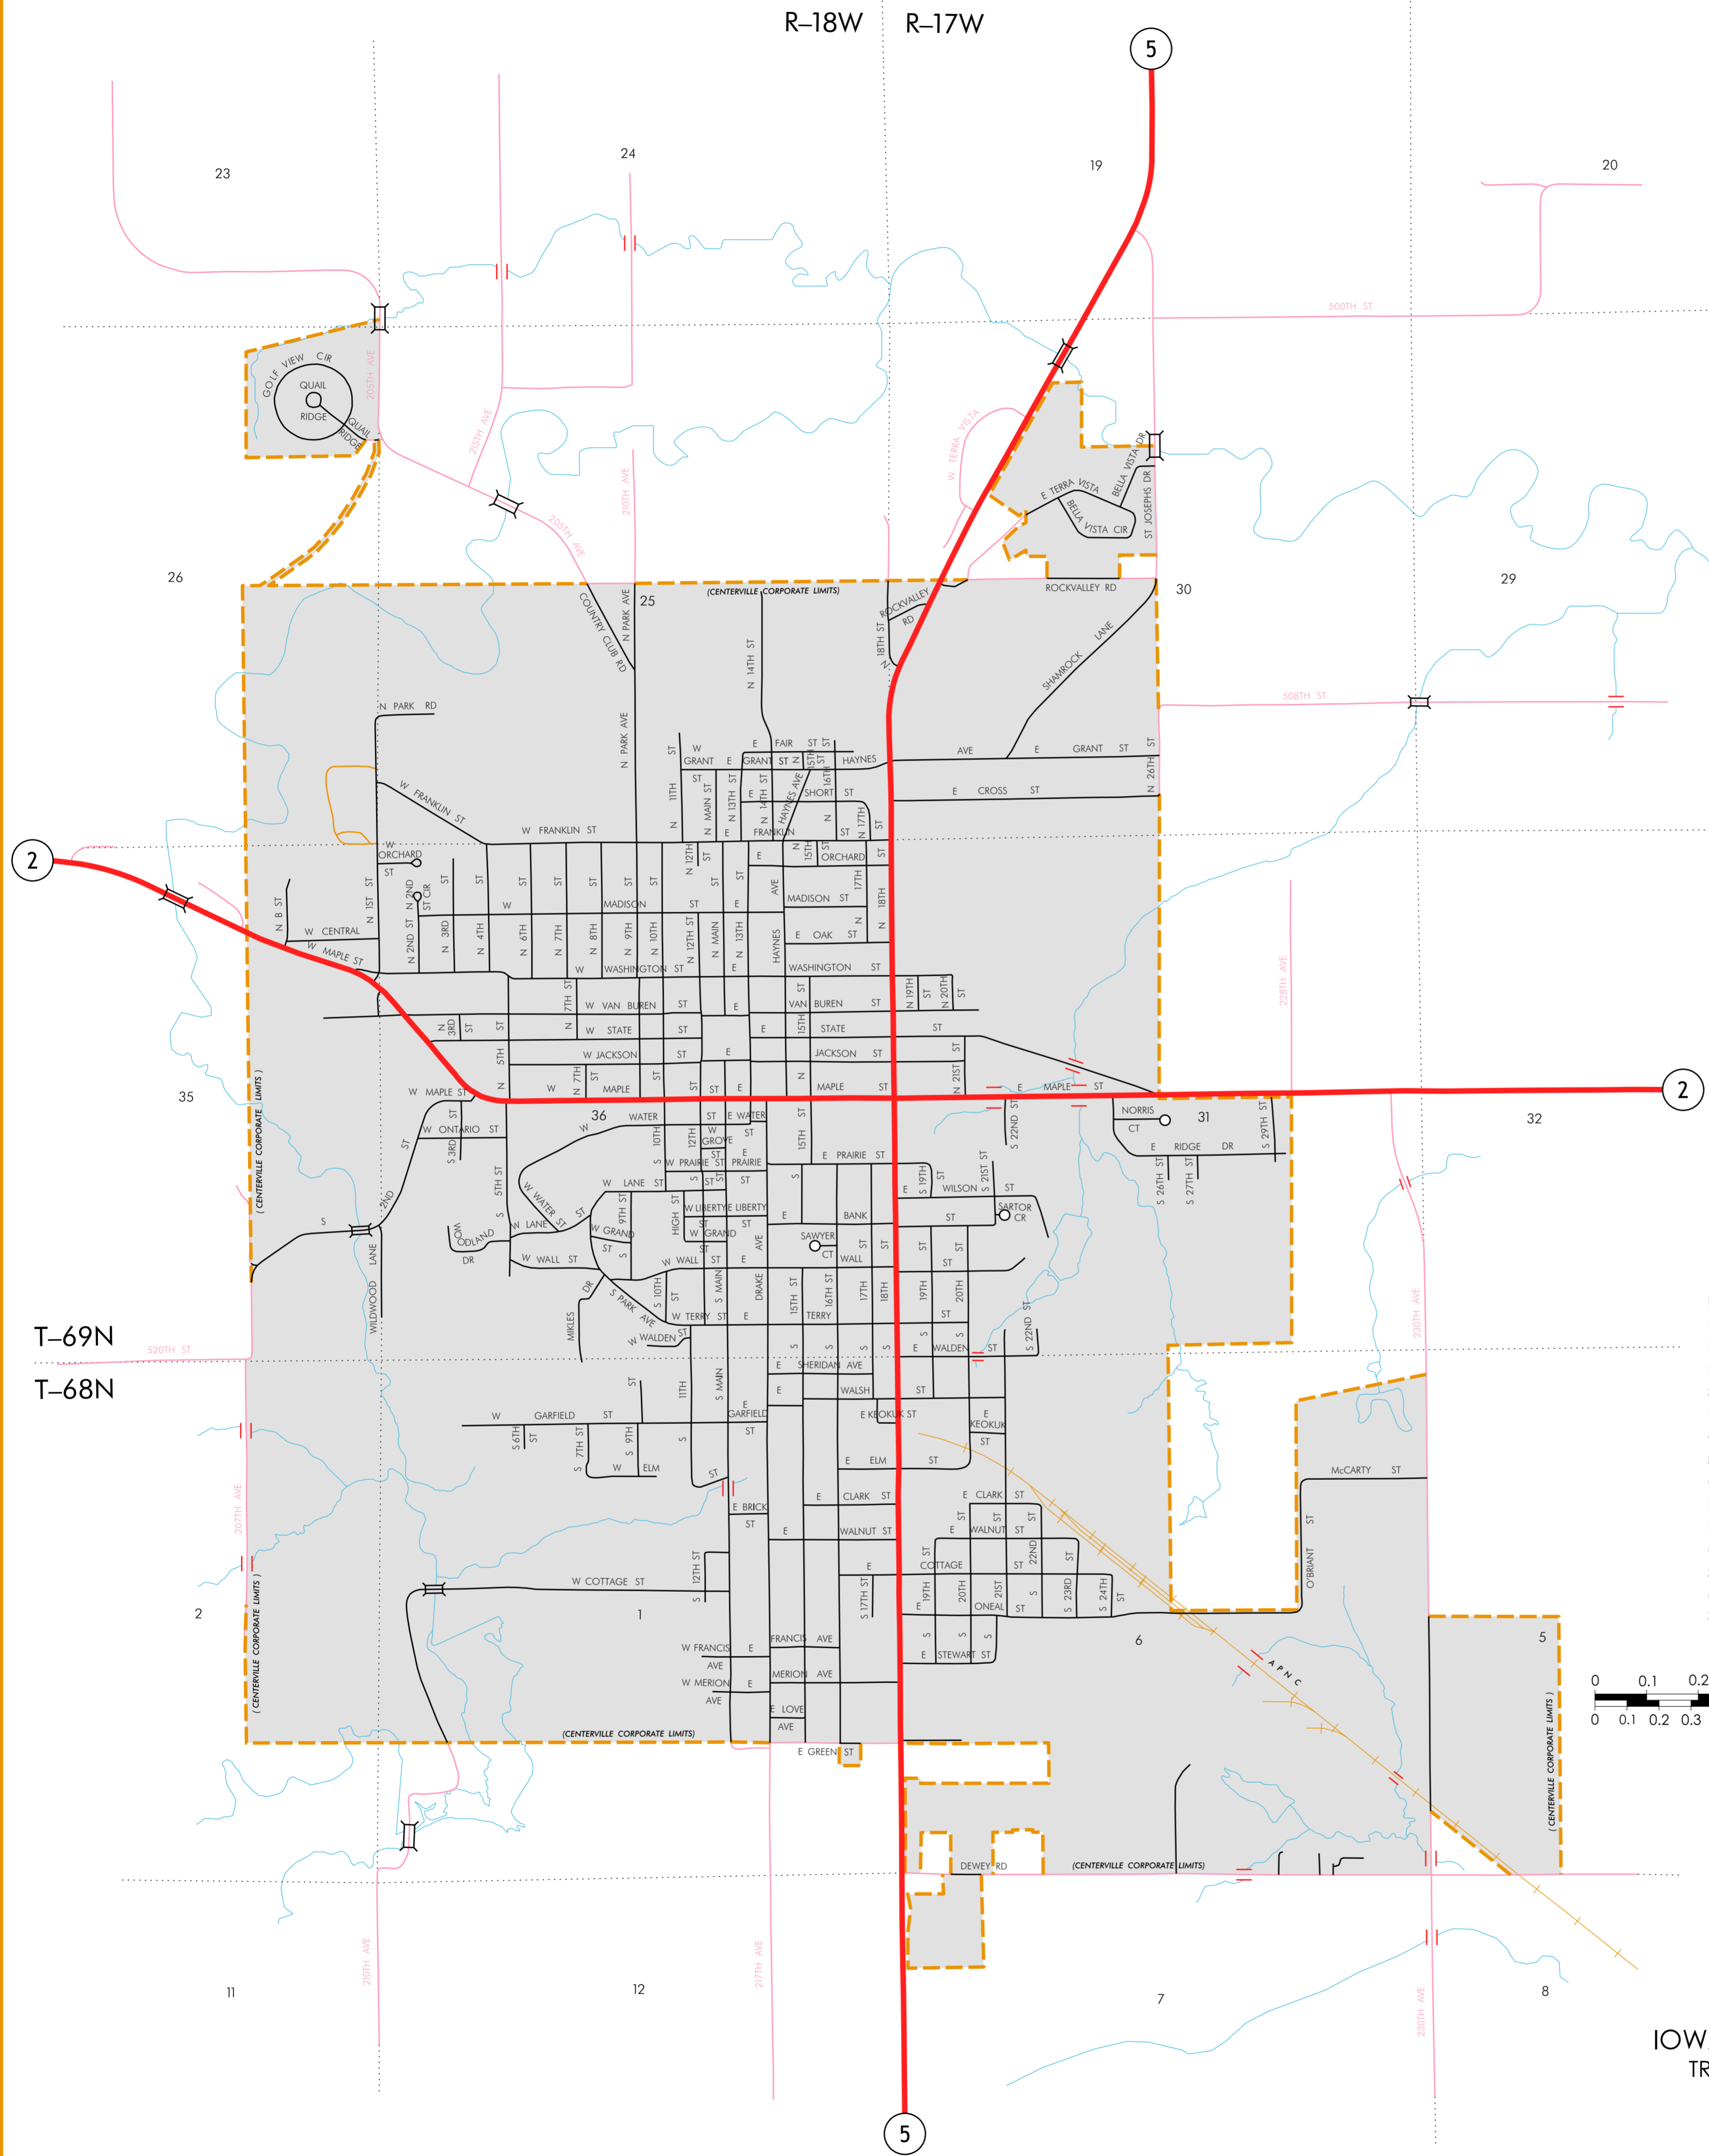

R-18W R-17W

LEGEND

- INTERSTATE ROUTE
- FREEWAY OR EXPRESSWAY ROUTE
- U.S. NUMBERED ROUTE
- BUSINESS ROUTE
- STATE NUMBERED ROUTE
- UNSIGNED ROUTE
- COUNTY NUMBERED ROUTE
- SECONDARY ROAD OR ADJOINING CITY STREET
- CITY STREET
- PARK, INSTITUTION, OR FEDERAL ROAD
- RAILROAD
- CORPORATION LINE
- SECTION LINE
- CUL-DE-SAC
- SECTION, TOWNSHIP & RANGE NUMBERS

**HIGHWAY AND STREET MAP
OF
CENTERVILLE
IOWA**

PREPARED BY
IOWA DEPARTMENT OF TRANSPORTATION
TRANSPORTATION DEVELOPMENT DIVISION
SYSTEMS PLANNING BUREAU
PHONE (515) 239-1664
IN COOPERATION WITH
UNITED STATES DEPARTMENT OF TRANSPORTATION
FEDERAL HIGHWAY ADMINISTRATION