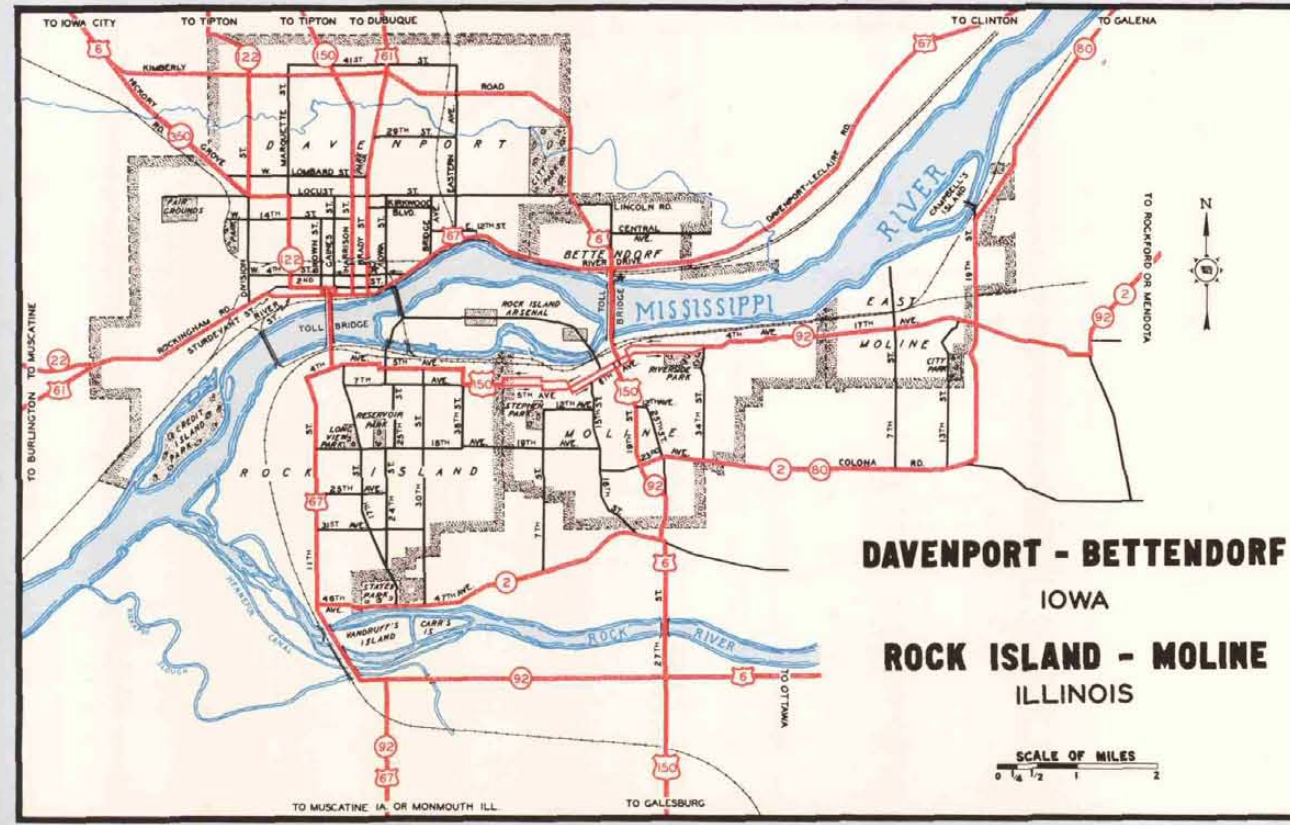

Iowa

THE TALL CORN STATE

State Capitol at Des Moines

Photo by Iowa Development Commission

Corn is King

Typical Iowa Farmyard

Photo by Iowa Development Commission

Herbert Hoover's Birthplace - West Branch

Old Mill Dam

Photo by Iowa Development Commission

Northeast Iowa Landscape

Photo by Iowa Development Commission

Iowa

PEACEFUL-PROSPEROUS-HAPPY LAND

Sunday at an Iowa State Park

Mississippi River near McGregor

An Iowa Lake

Old Time Covered Bridge

Photo by Iowa Development Commission

Iowa Hunting Scene

Photo by Iowa Development Commission

State Fish Hatchery