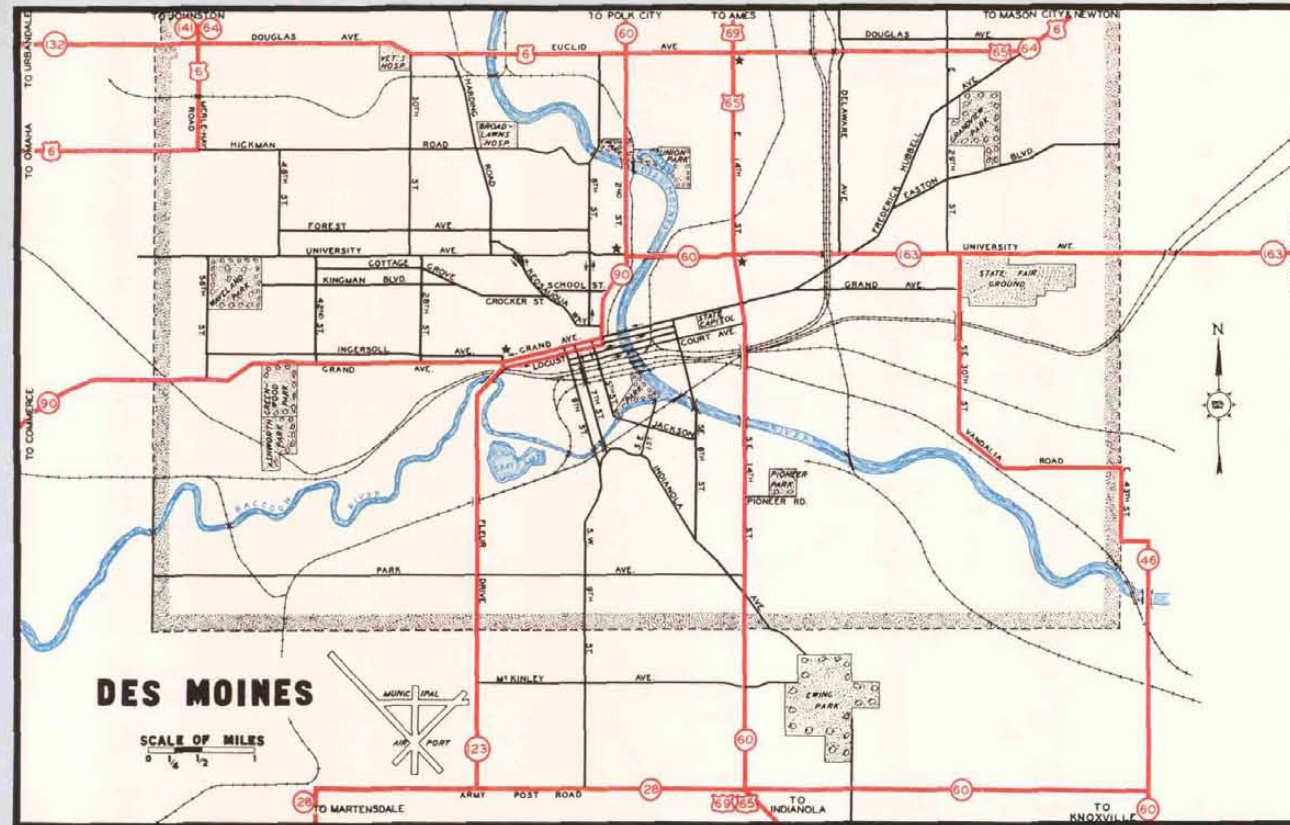

Iowa

THE TALL CORN STATE

State Capitol at Des Moines

Photo by Iowa Development Commission

Corn is King

Typical Iowa Farmyard

Photo by Iowa Development Commission

Herbert Hoover's Birthplace - West Branch

Old Mill Dam

Photo by Iowa Development Commission

Northeast Iowa Landscape

Photo by Iowa Development Commission

Iowa

PEACEFUL-PROSPEROUS-HAPPY LAND

Sunday at an Iowa State Park

Mississippi River near McGregor

An Iowa Lake

Old Time Covered Bridge

Photo by Iowa Development Commission

Iowa Hunting Scene

Photo by Iowa Development Commission

State Fish Hatchery