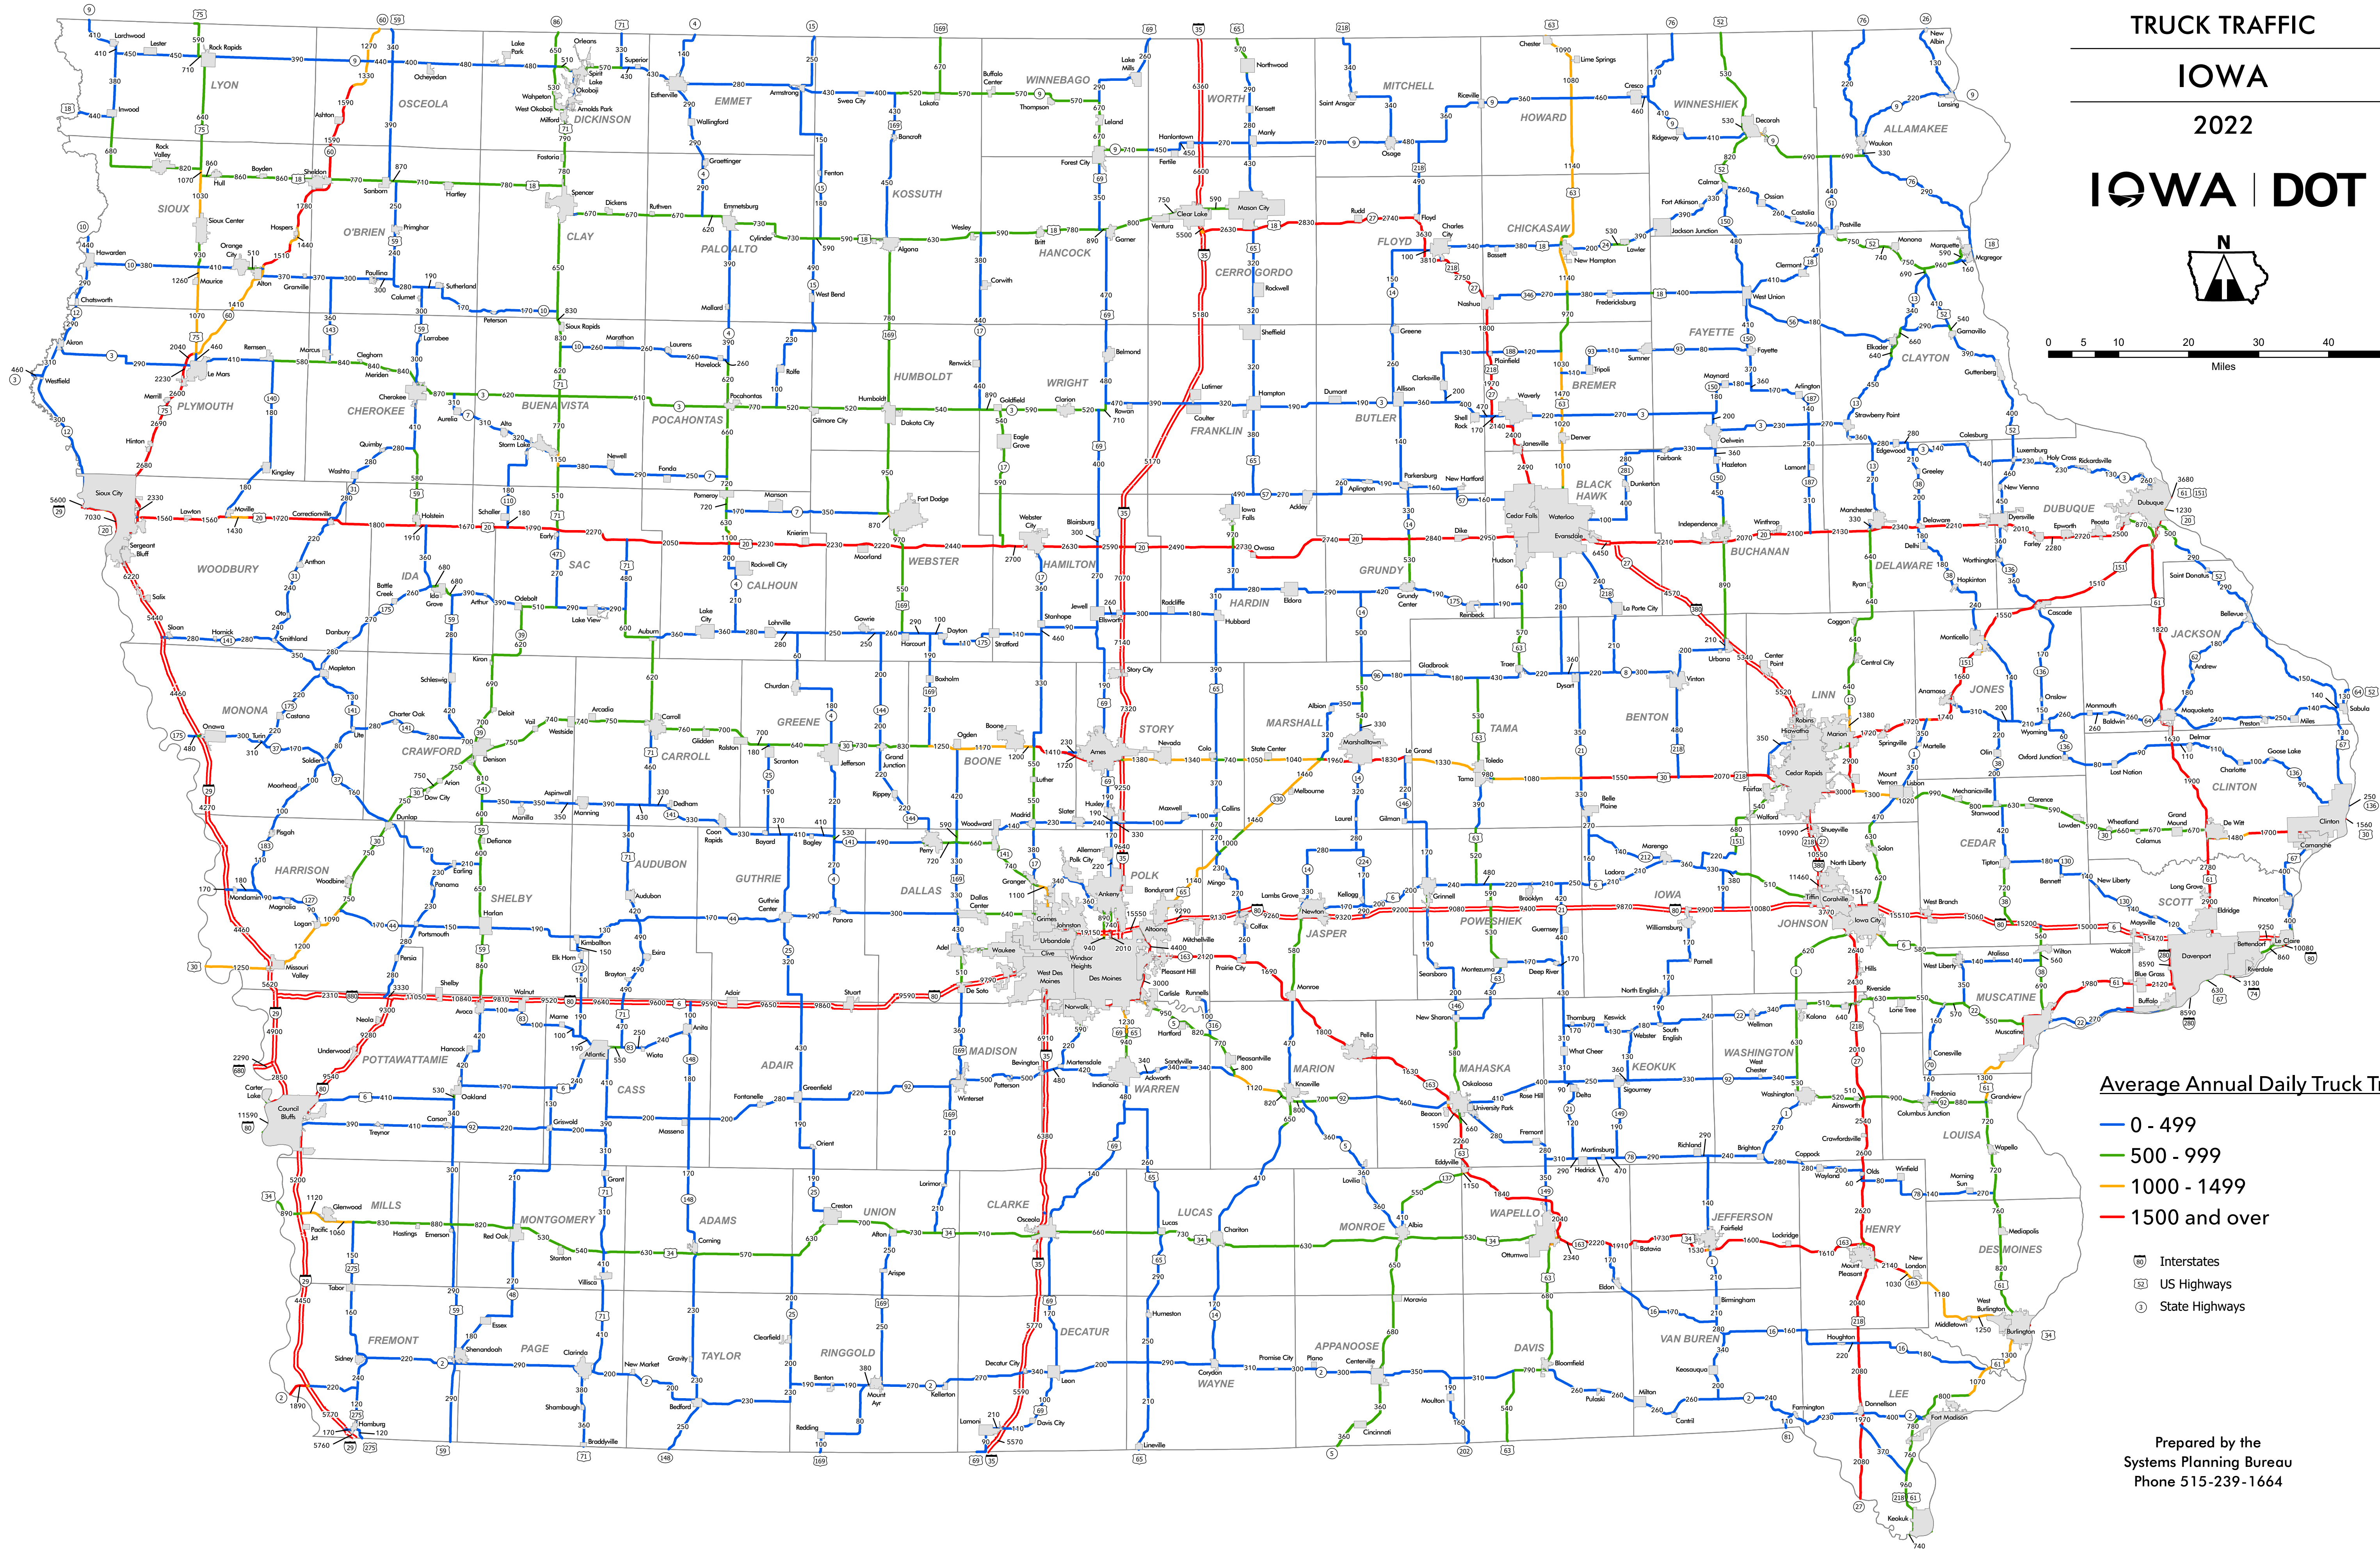

# TRUCK TRAFFIC

## IOWA

# IOWA DOT

Average Annual Daily Truck Traffic

- 0 - 499
- 500 - 999
- 1000 - 1499
- 1500 and over

- Interstates
- US Highways
- State Highways

Prepared by the  
Systems Planning Bureau  
Phone 515-239-1664