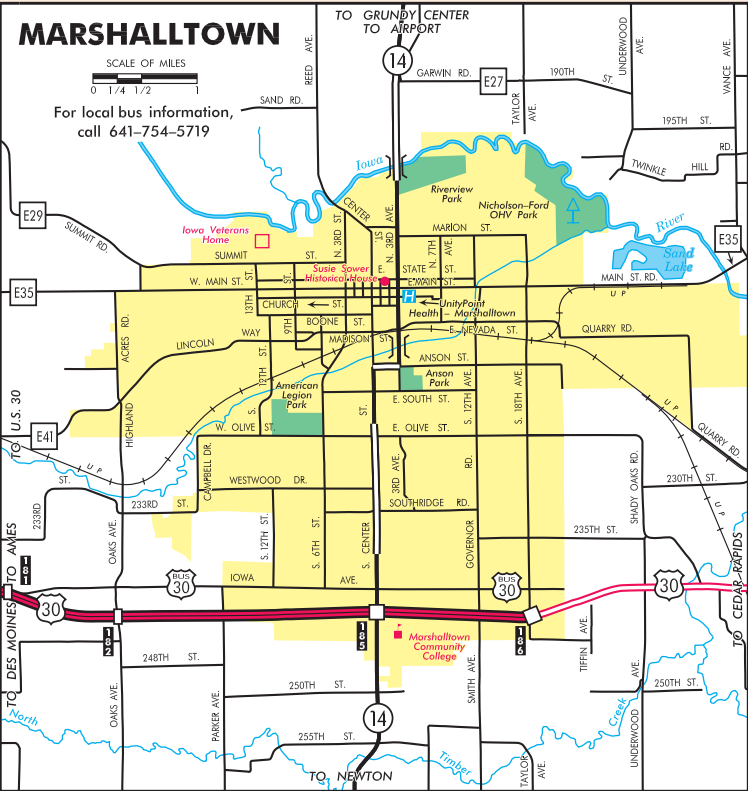

MARSHALLTOWN

SCALE OF MILES

For local bus information,
call 641-754-5719

TO GRUNDY CENTER
TO AIRPORT

TO DES MOINES
TO AMES

TO NEWTON

TO CEDAR-RAPIDS

Iowa Veterans Home

Susie Sower Historical House

UnityPoint Health - Marshalltown

Anson Park

Marshalltown Community College

14

E35

E29

E41