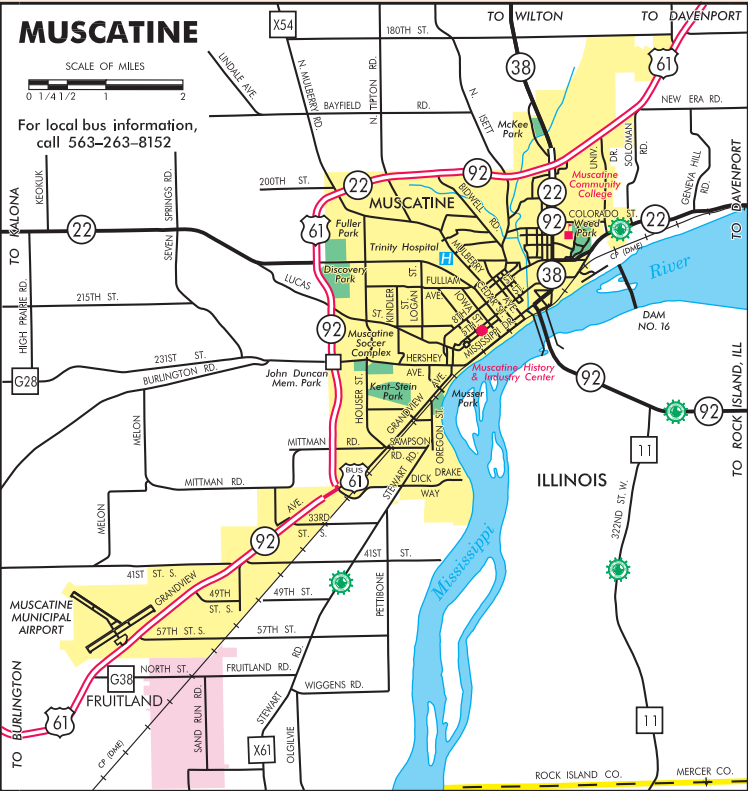

MUSCATINE

SCALE OF MILES

For local bus information,
call 563-263-8152

ROCK ISLAND CO. MERCER CO.