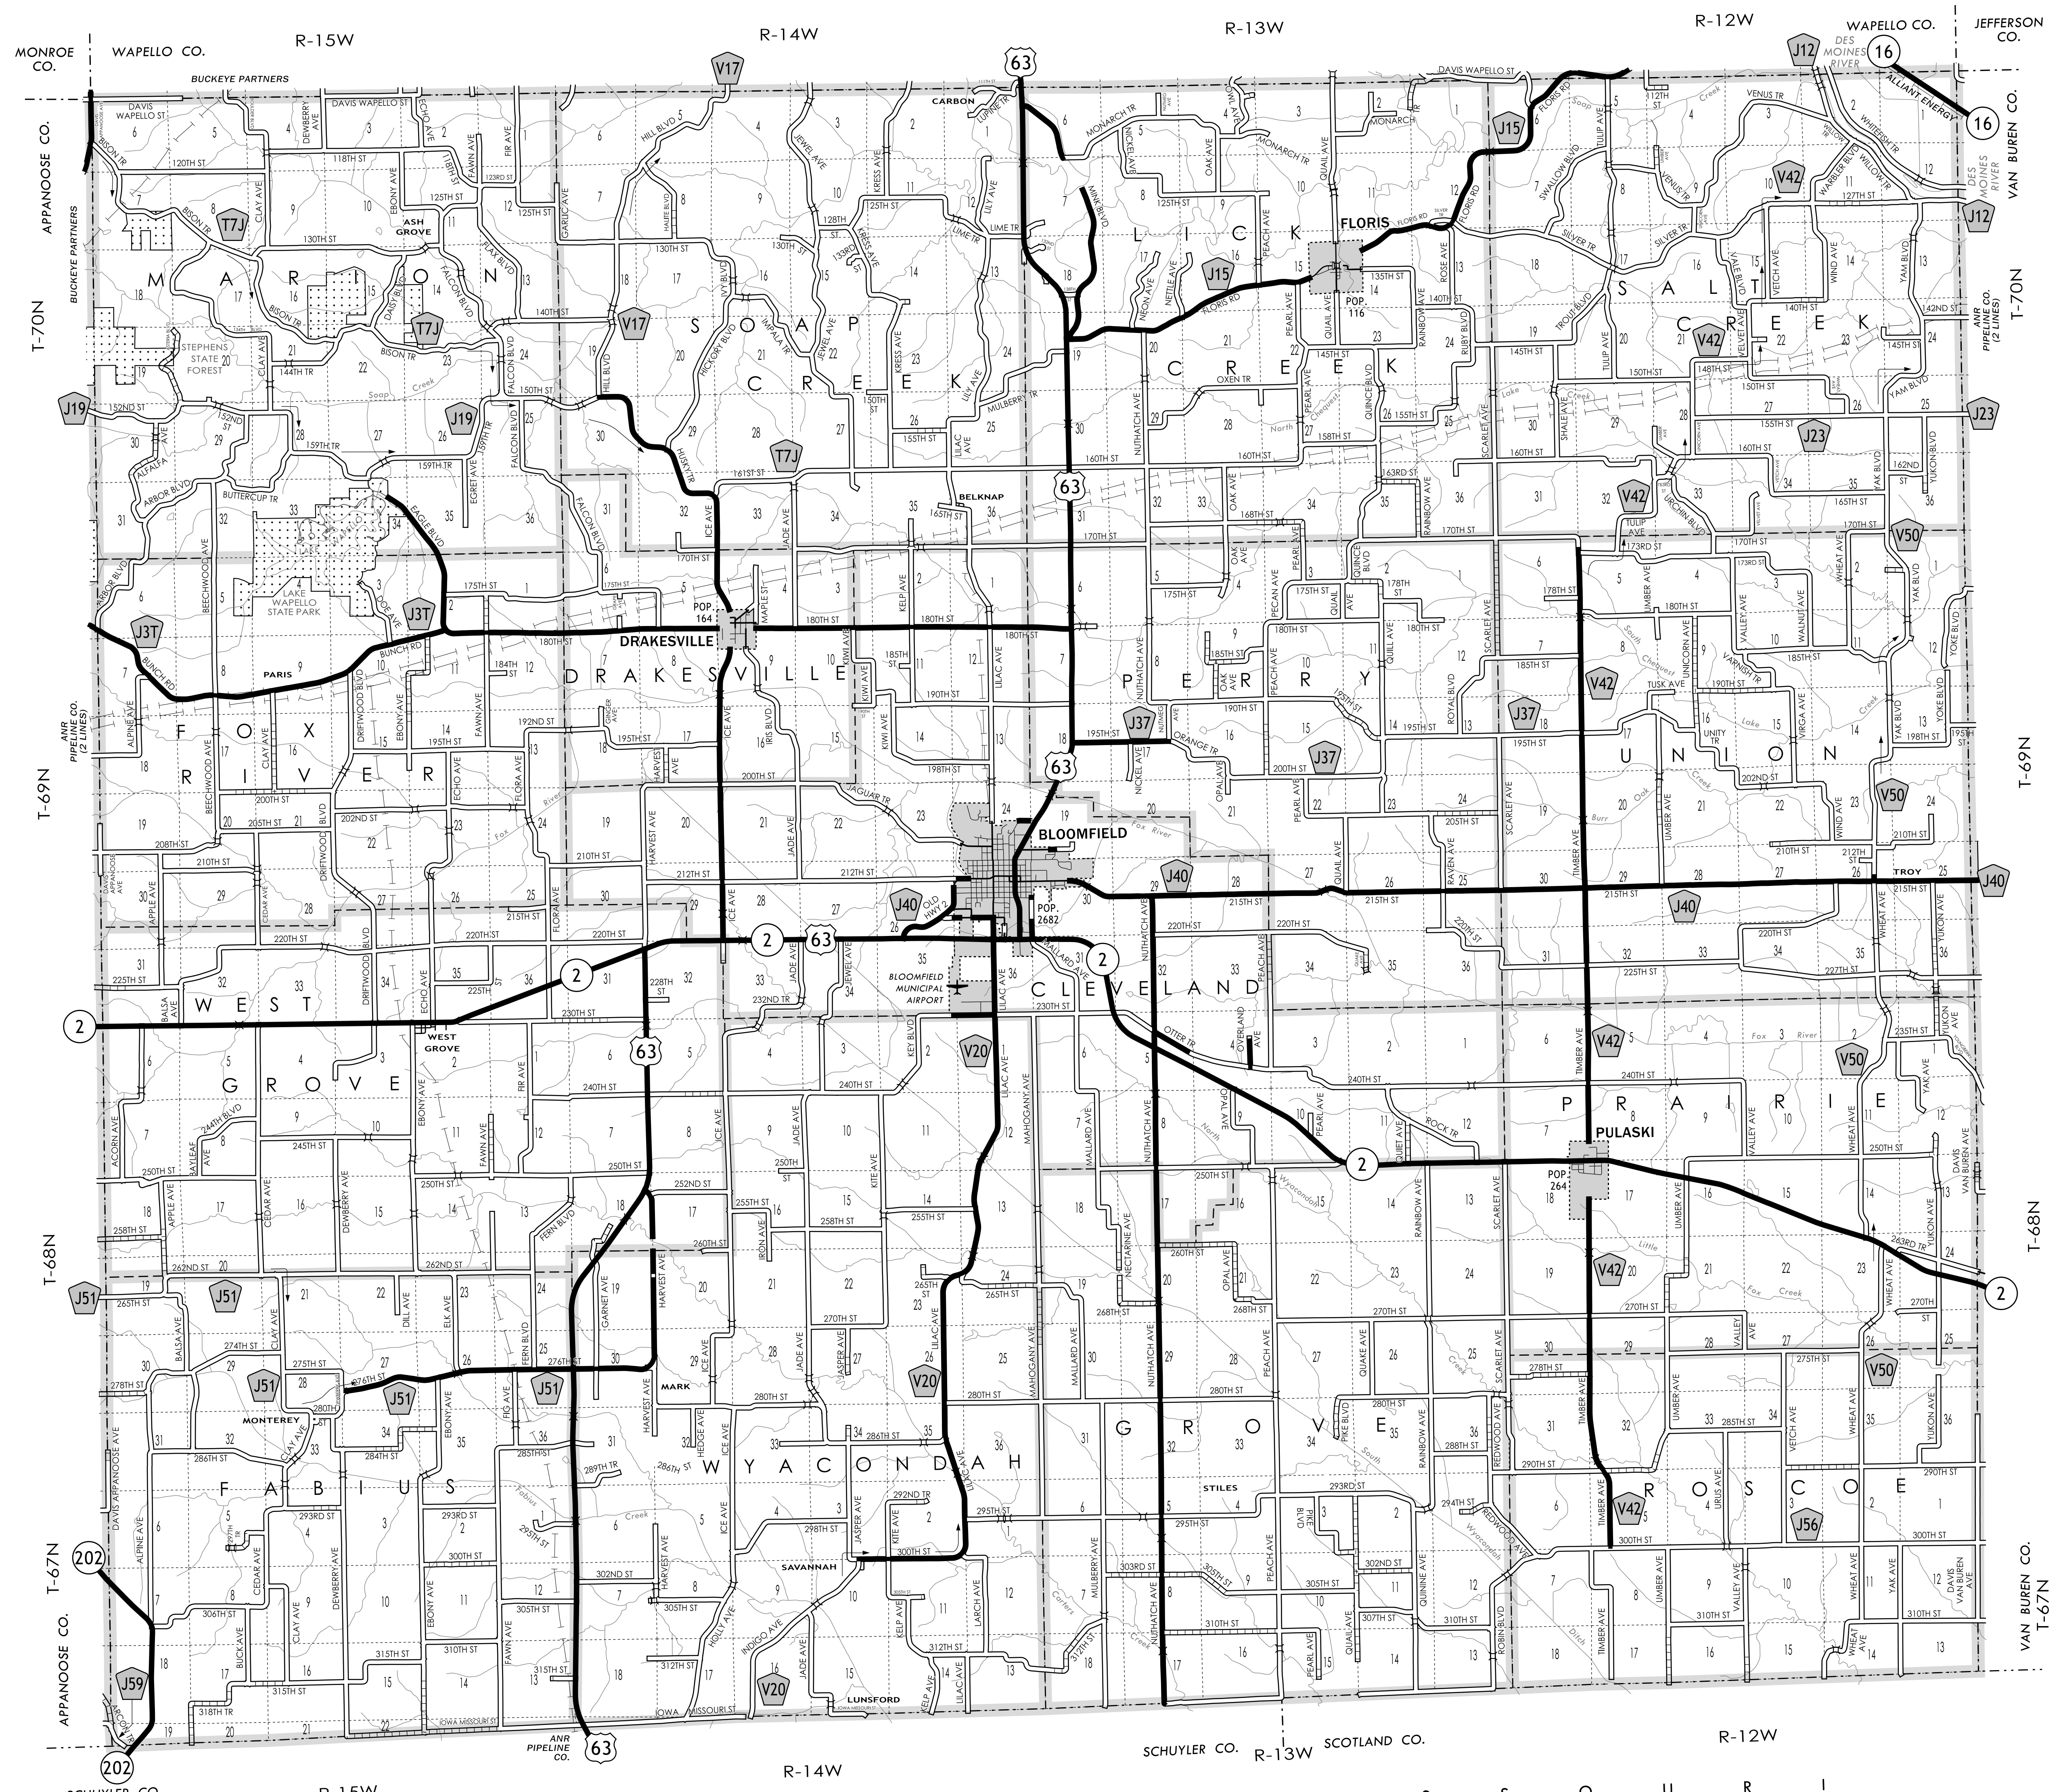

# DAVIS COUNTY IOWA

Prepared By

SYSTEMS PLANNING BUREAU  
Phone: (515) 239-1664  
WWW.IOWADOT.GOV/MAPS

In Cooperation With  
**United States**  
Department of Transportation

JANUARY 1, 2024

### LEGEND

- DIVIDED HIGHWAY
- PAVED ROAD
- BITUMINOUS ROAD
- GRAVEL ROAD
- EARTHEN ROAD
- INTERSTATE HIGHWAY
- UNITED STATES HIGHWAY
- STATE HIGHWAY
- COUNTY HIGHWAY
- RAILROAD
- PIPELINE
- AIRPORT
- HYDROLOGY
- BRIDGE
- STATE BOUNDARY
- COUNTY BOUNDARY
- CORPORATE BOUNDARY
- TOWNSHIP LINE
- SECTION LINE
- ROAD NAMES
- UNINCORPORATED PLACE
- STATE PARKS
- STATE INSTITUTIONS
- FEDERAL LAND