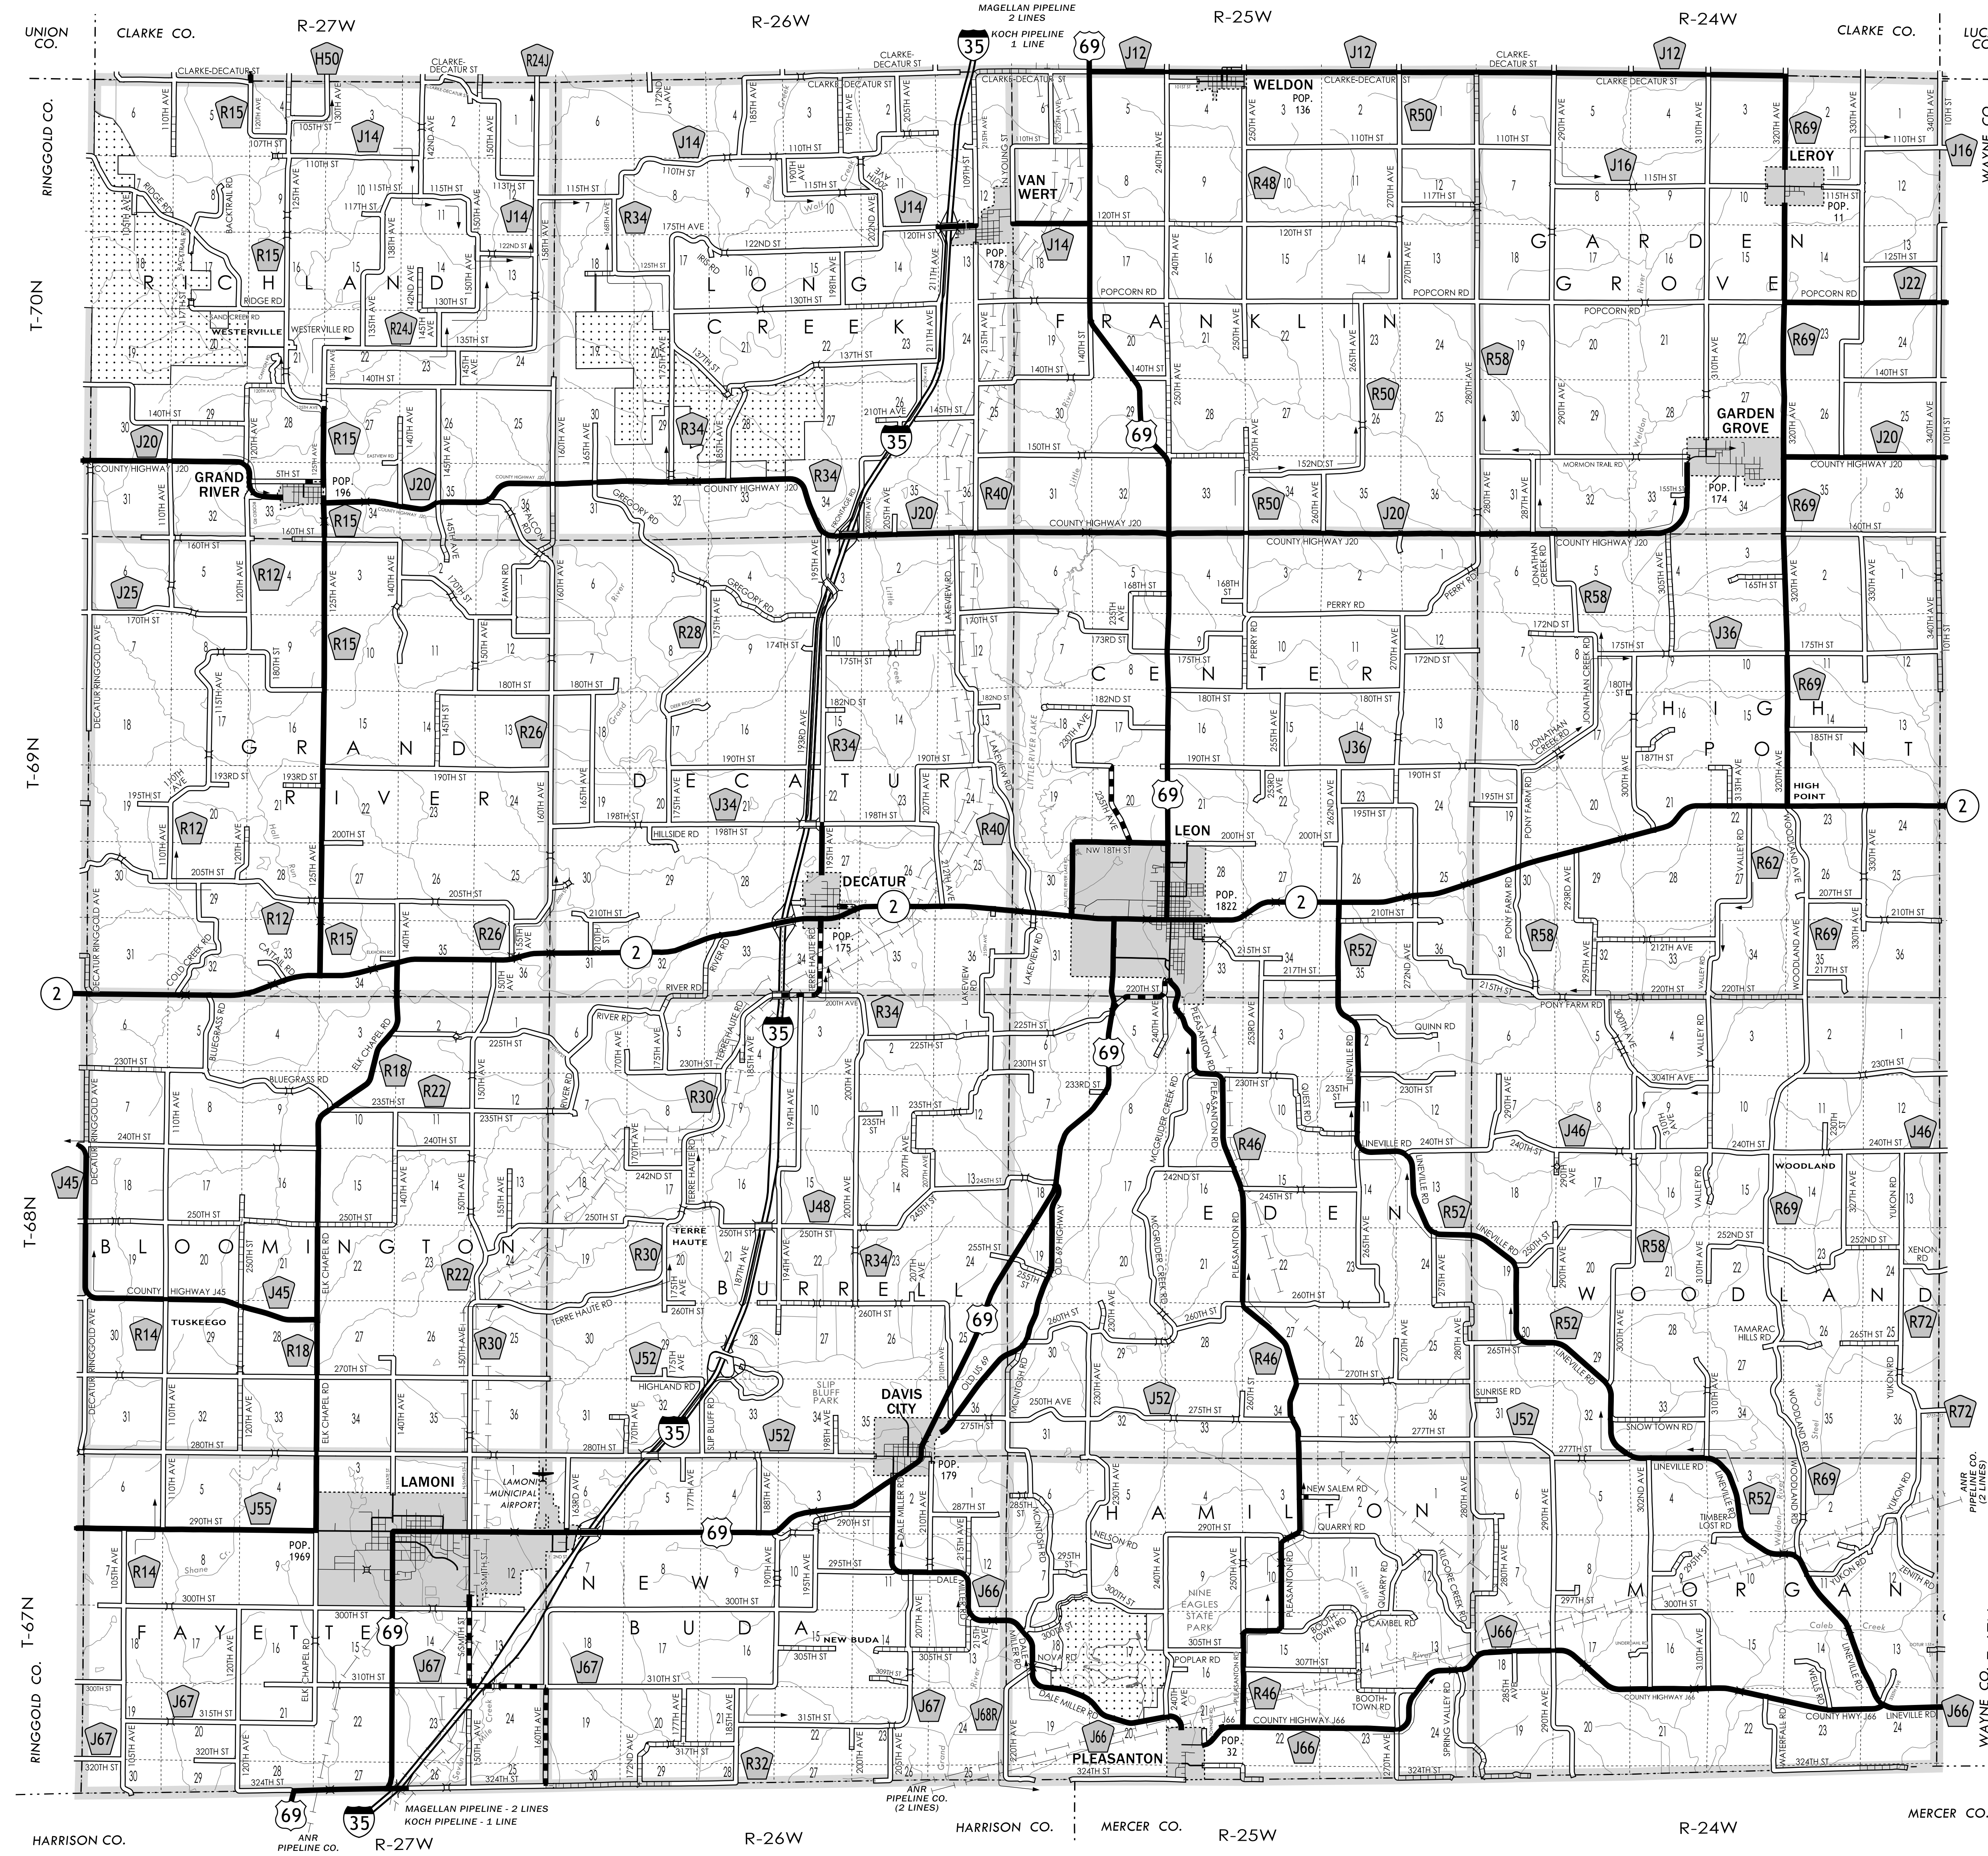

DECATUR COUNTY IOWA

Prepared By

SYSTEMS PLANNING BUREAU
Phone: (515) 239-1664
WWW.IOWADOT.GOV/MAPS

In Cooperation With
United States
Department of Transportation

JANUARY 1, 2024

7 - 1 - 24

LEGEND

- DIVIDED HIGHWAY
- PAVED ROAD
- BITUMINOUS ROAD
- GRAVEL ROAD
- EARTHEN ROAD

- INTERSTATE HIGHWAY
- UNITED STATES HIGHWAY
- STATE HIGHWAY
- COUNTY HIGHWAY

- RAILROAD
- PIPELINE
- AIRPORT
- HYDROLOGY
- BRIDGE

- STATE BOUNDARY
- COUNTY BOUNDARY
- CORPORATE BOUNDARY
- TOWNSHIP LINE
- SECTION LINE
- ROAD NAMES
- UNINCORPORATED PLACE

- STATE PARKS
- STATE INSTITUTIONS
- FEDERAL LAND

S T A T E O F M I S S O U R I