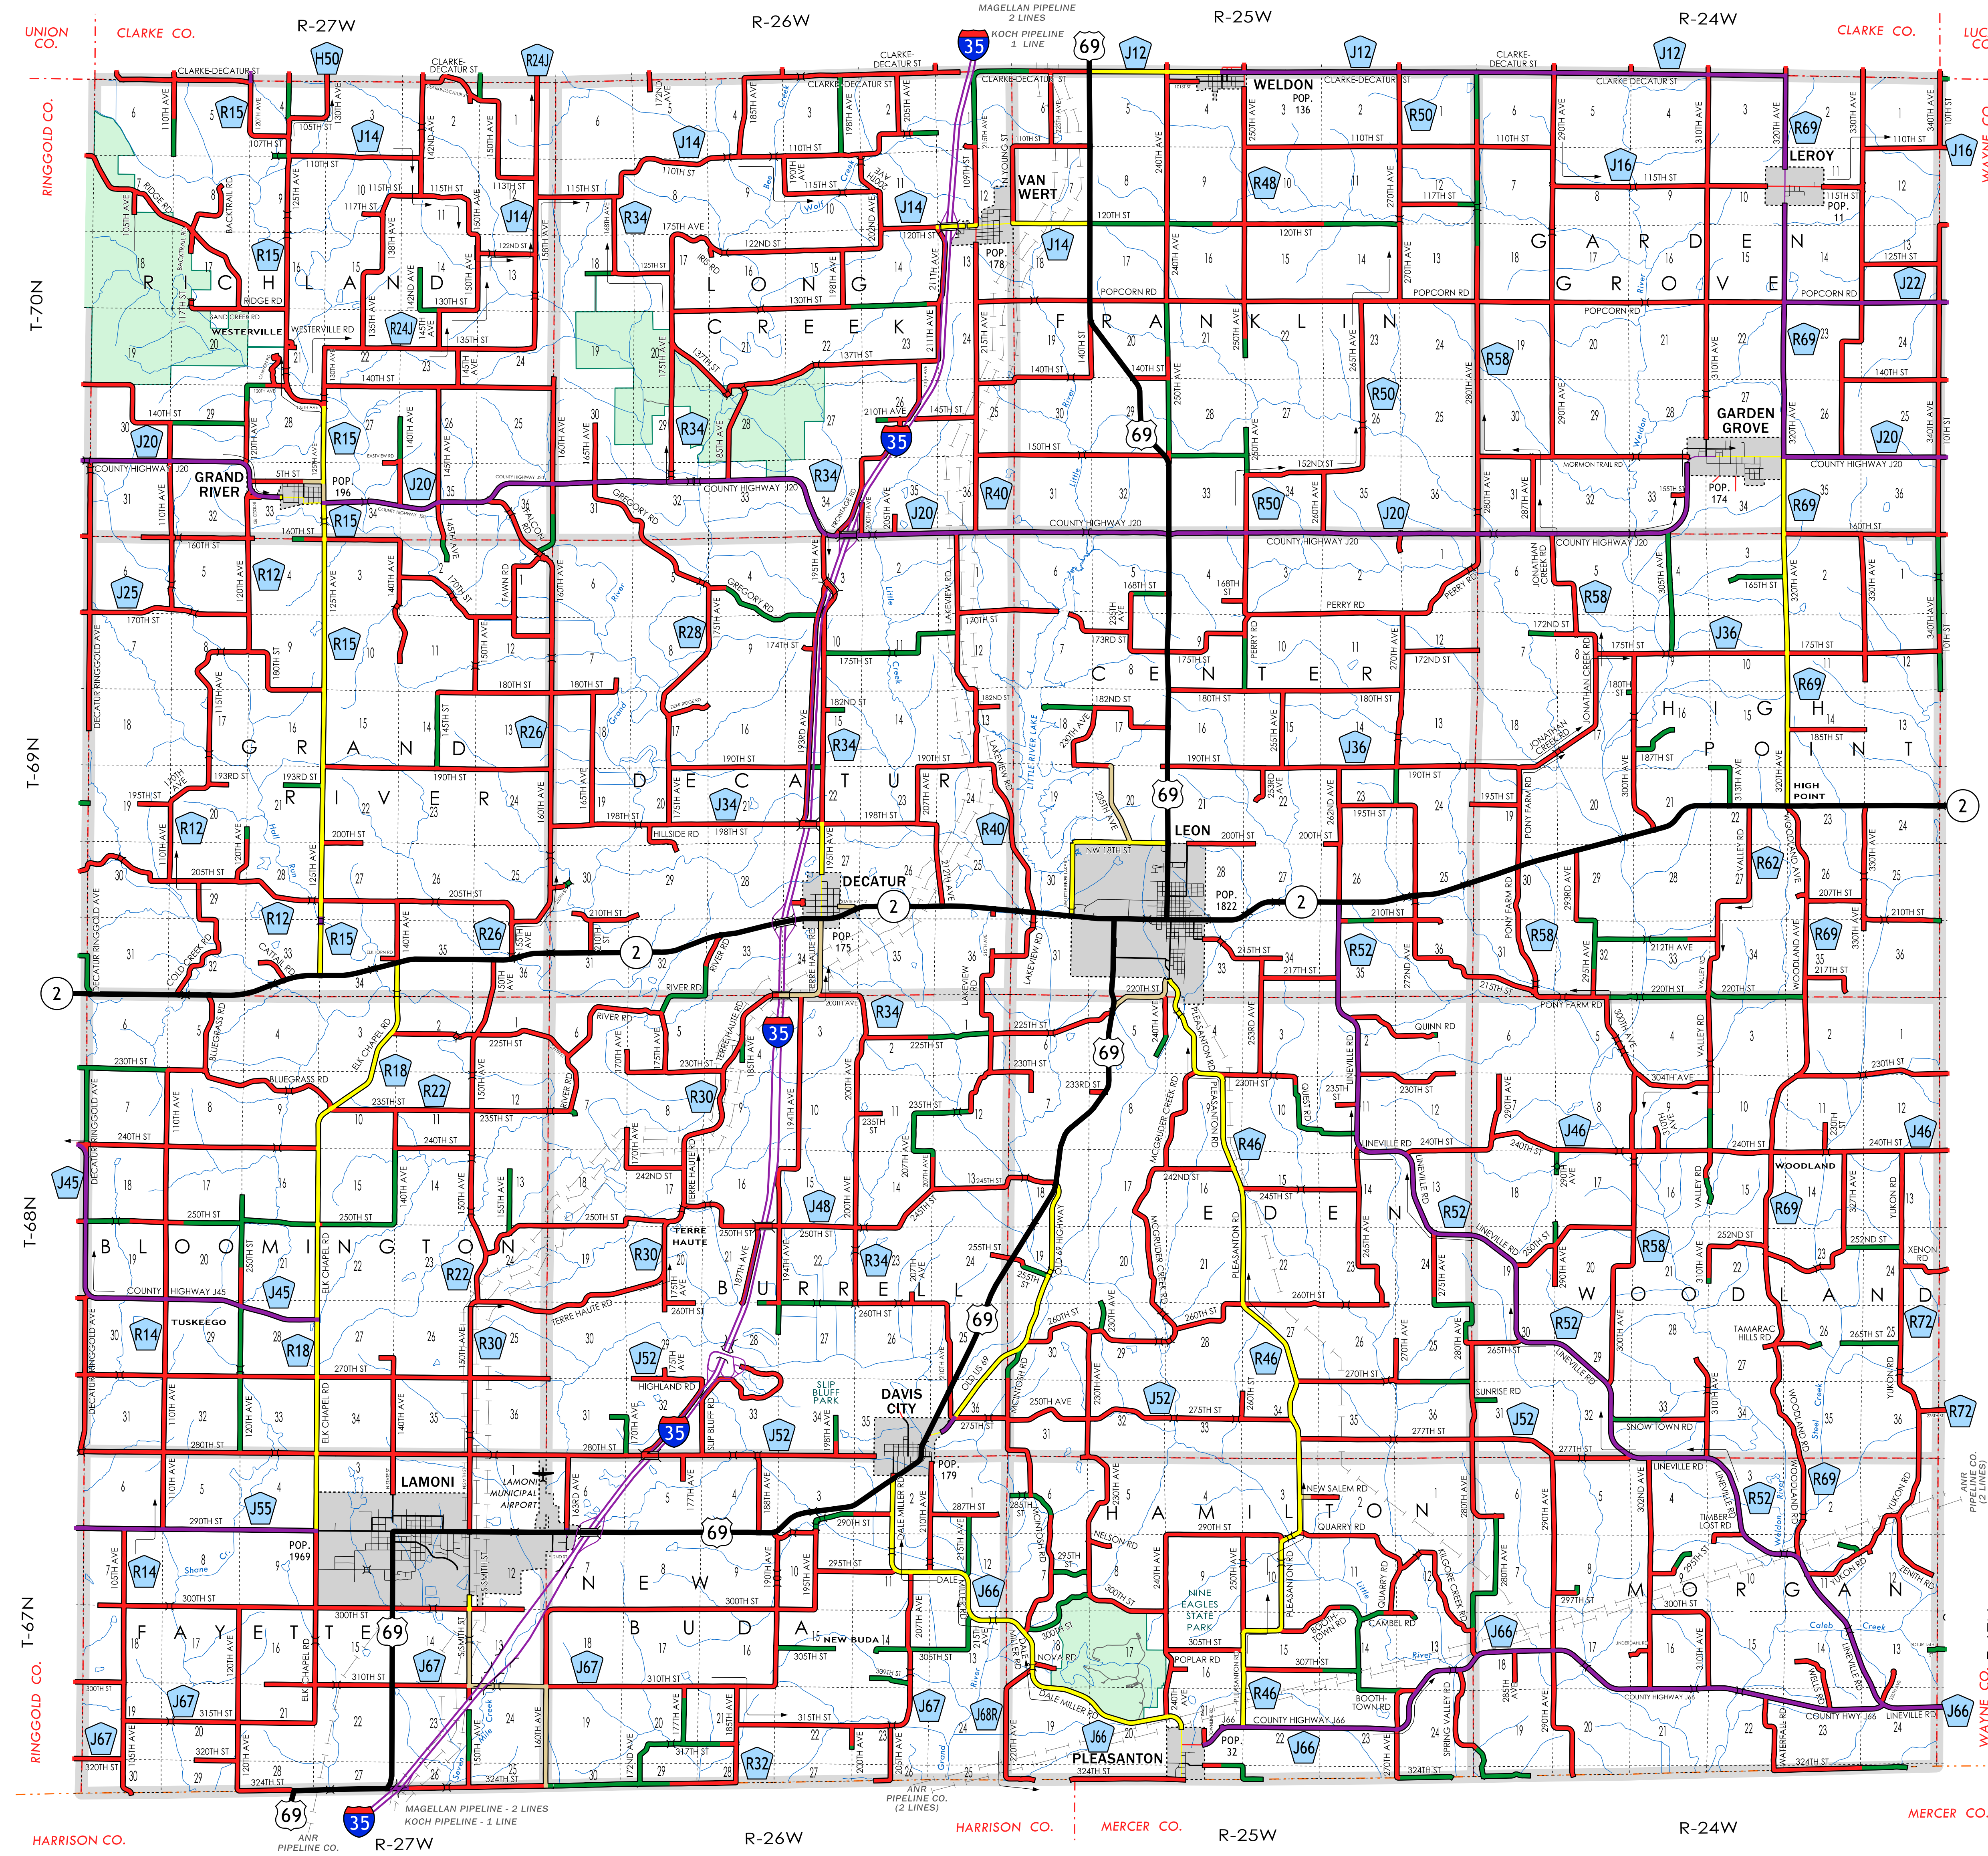

# DECATUR COUNTY IOWA

Prepared By

SYSTEMS PLANNING BUREAU  
Phone: (515) 239-1664  
WWW.IOWADOT.GOV/MAPS

In Cooperation With  
**United States  
Department of Transportation**

JANUARY 1, 2024

7 - 1 - 24

### LEGEND

- INTERSTATE HIGHWAY
- PRIMARY HIGHWAY-DIVIDED
- PRIMARY HIGHWAY-CONCRETE ROAD
- ASPHALT ROAD
- BITUMINOUS ROAD
- GRAVEL ROAD
- EARTHEN ROAD
- INTERSTATE HIGHWAY
- UNITED STATES HIGHWAY
- STATE HIGHWAY
- COUNTY HIGHWAY
- RAILROAD
- PIPELINE
- AIRPORT
- HYDROLOGY
- BRIDGE
- STATE BOUNDARY
- COUNTY BOUNDARY
- CORPORATE BOUNDARY
- TOWNSHIP LINE
- SECTION LINE
- ROAD NAMES
- UNINCORPORATED PLACE
- STATE PARKS
- STATE INSTITUTIONS
- FEDERAL LAND