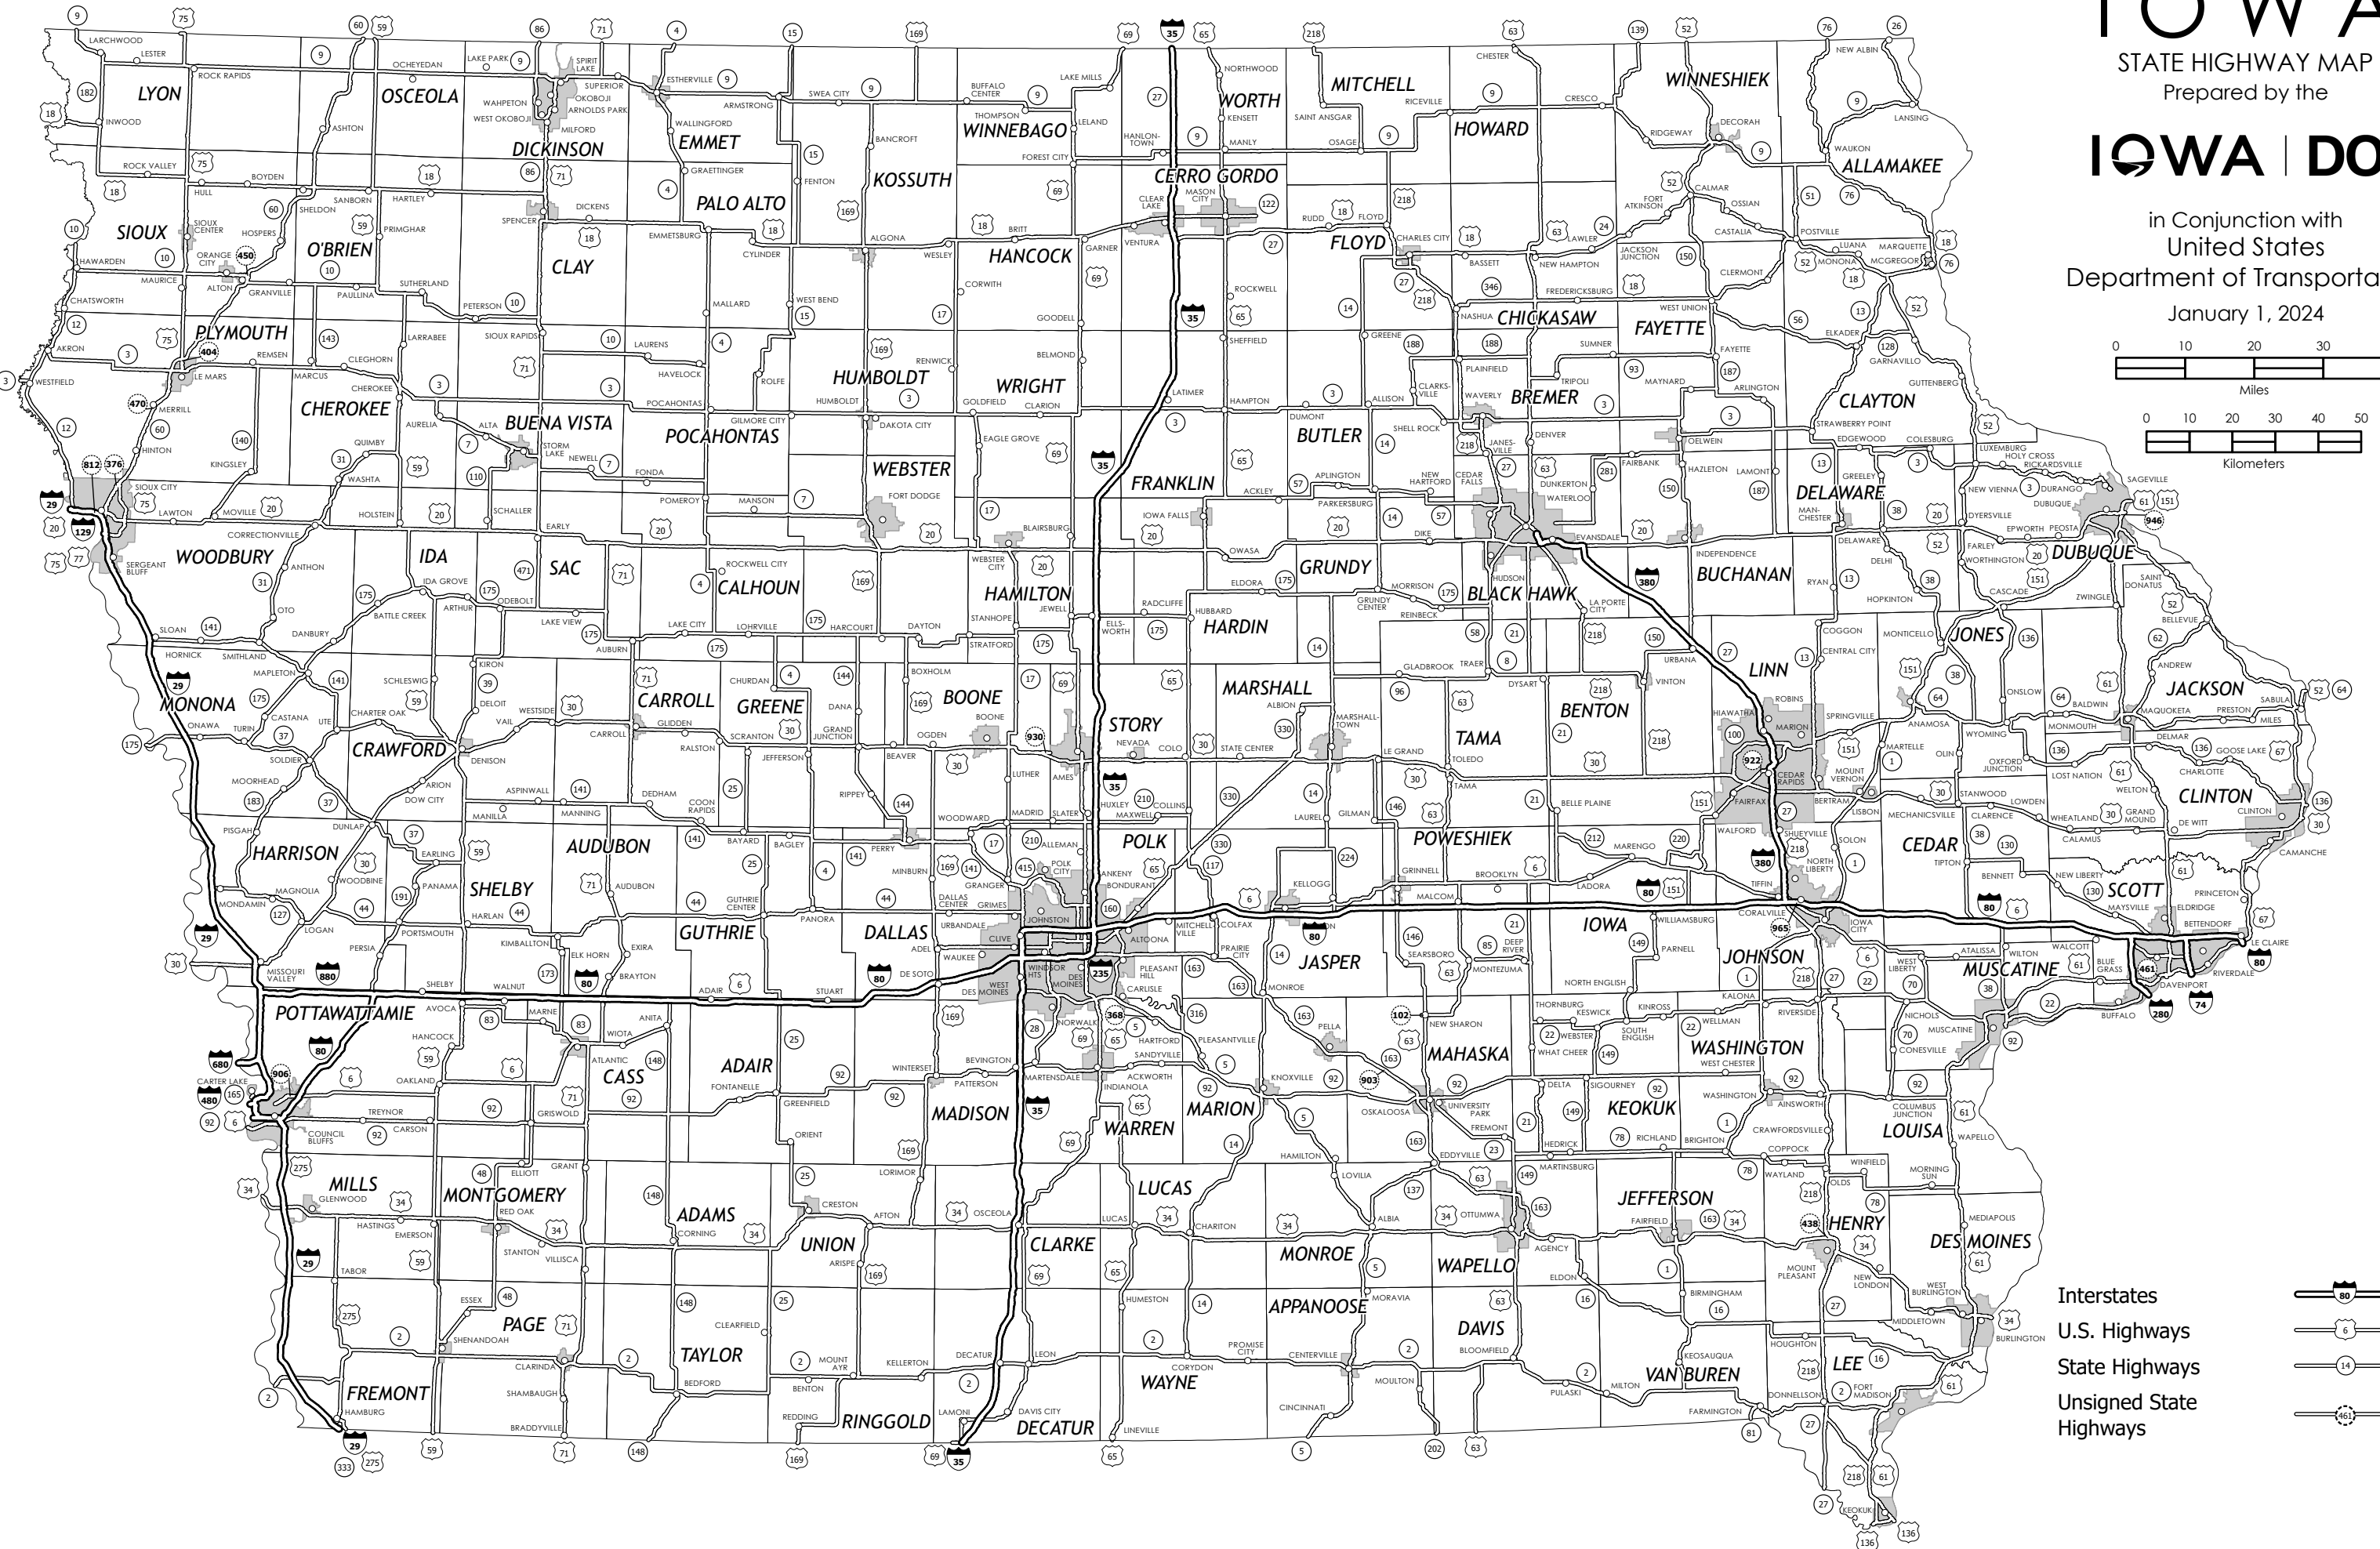

IOWA

STATE HIGHWAY MAP

Prepared by the

in Conjunction with
United States
Department of Transportation

January 1, 2024

03-06-24

- Interstates
- U.S. Highways
- State Highways
- Unsigned State Highways