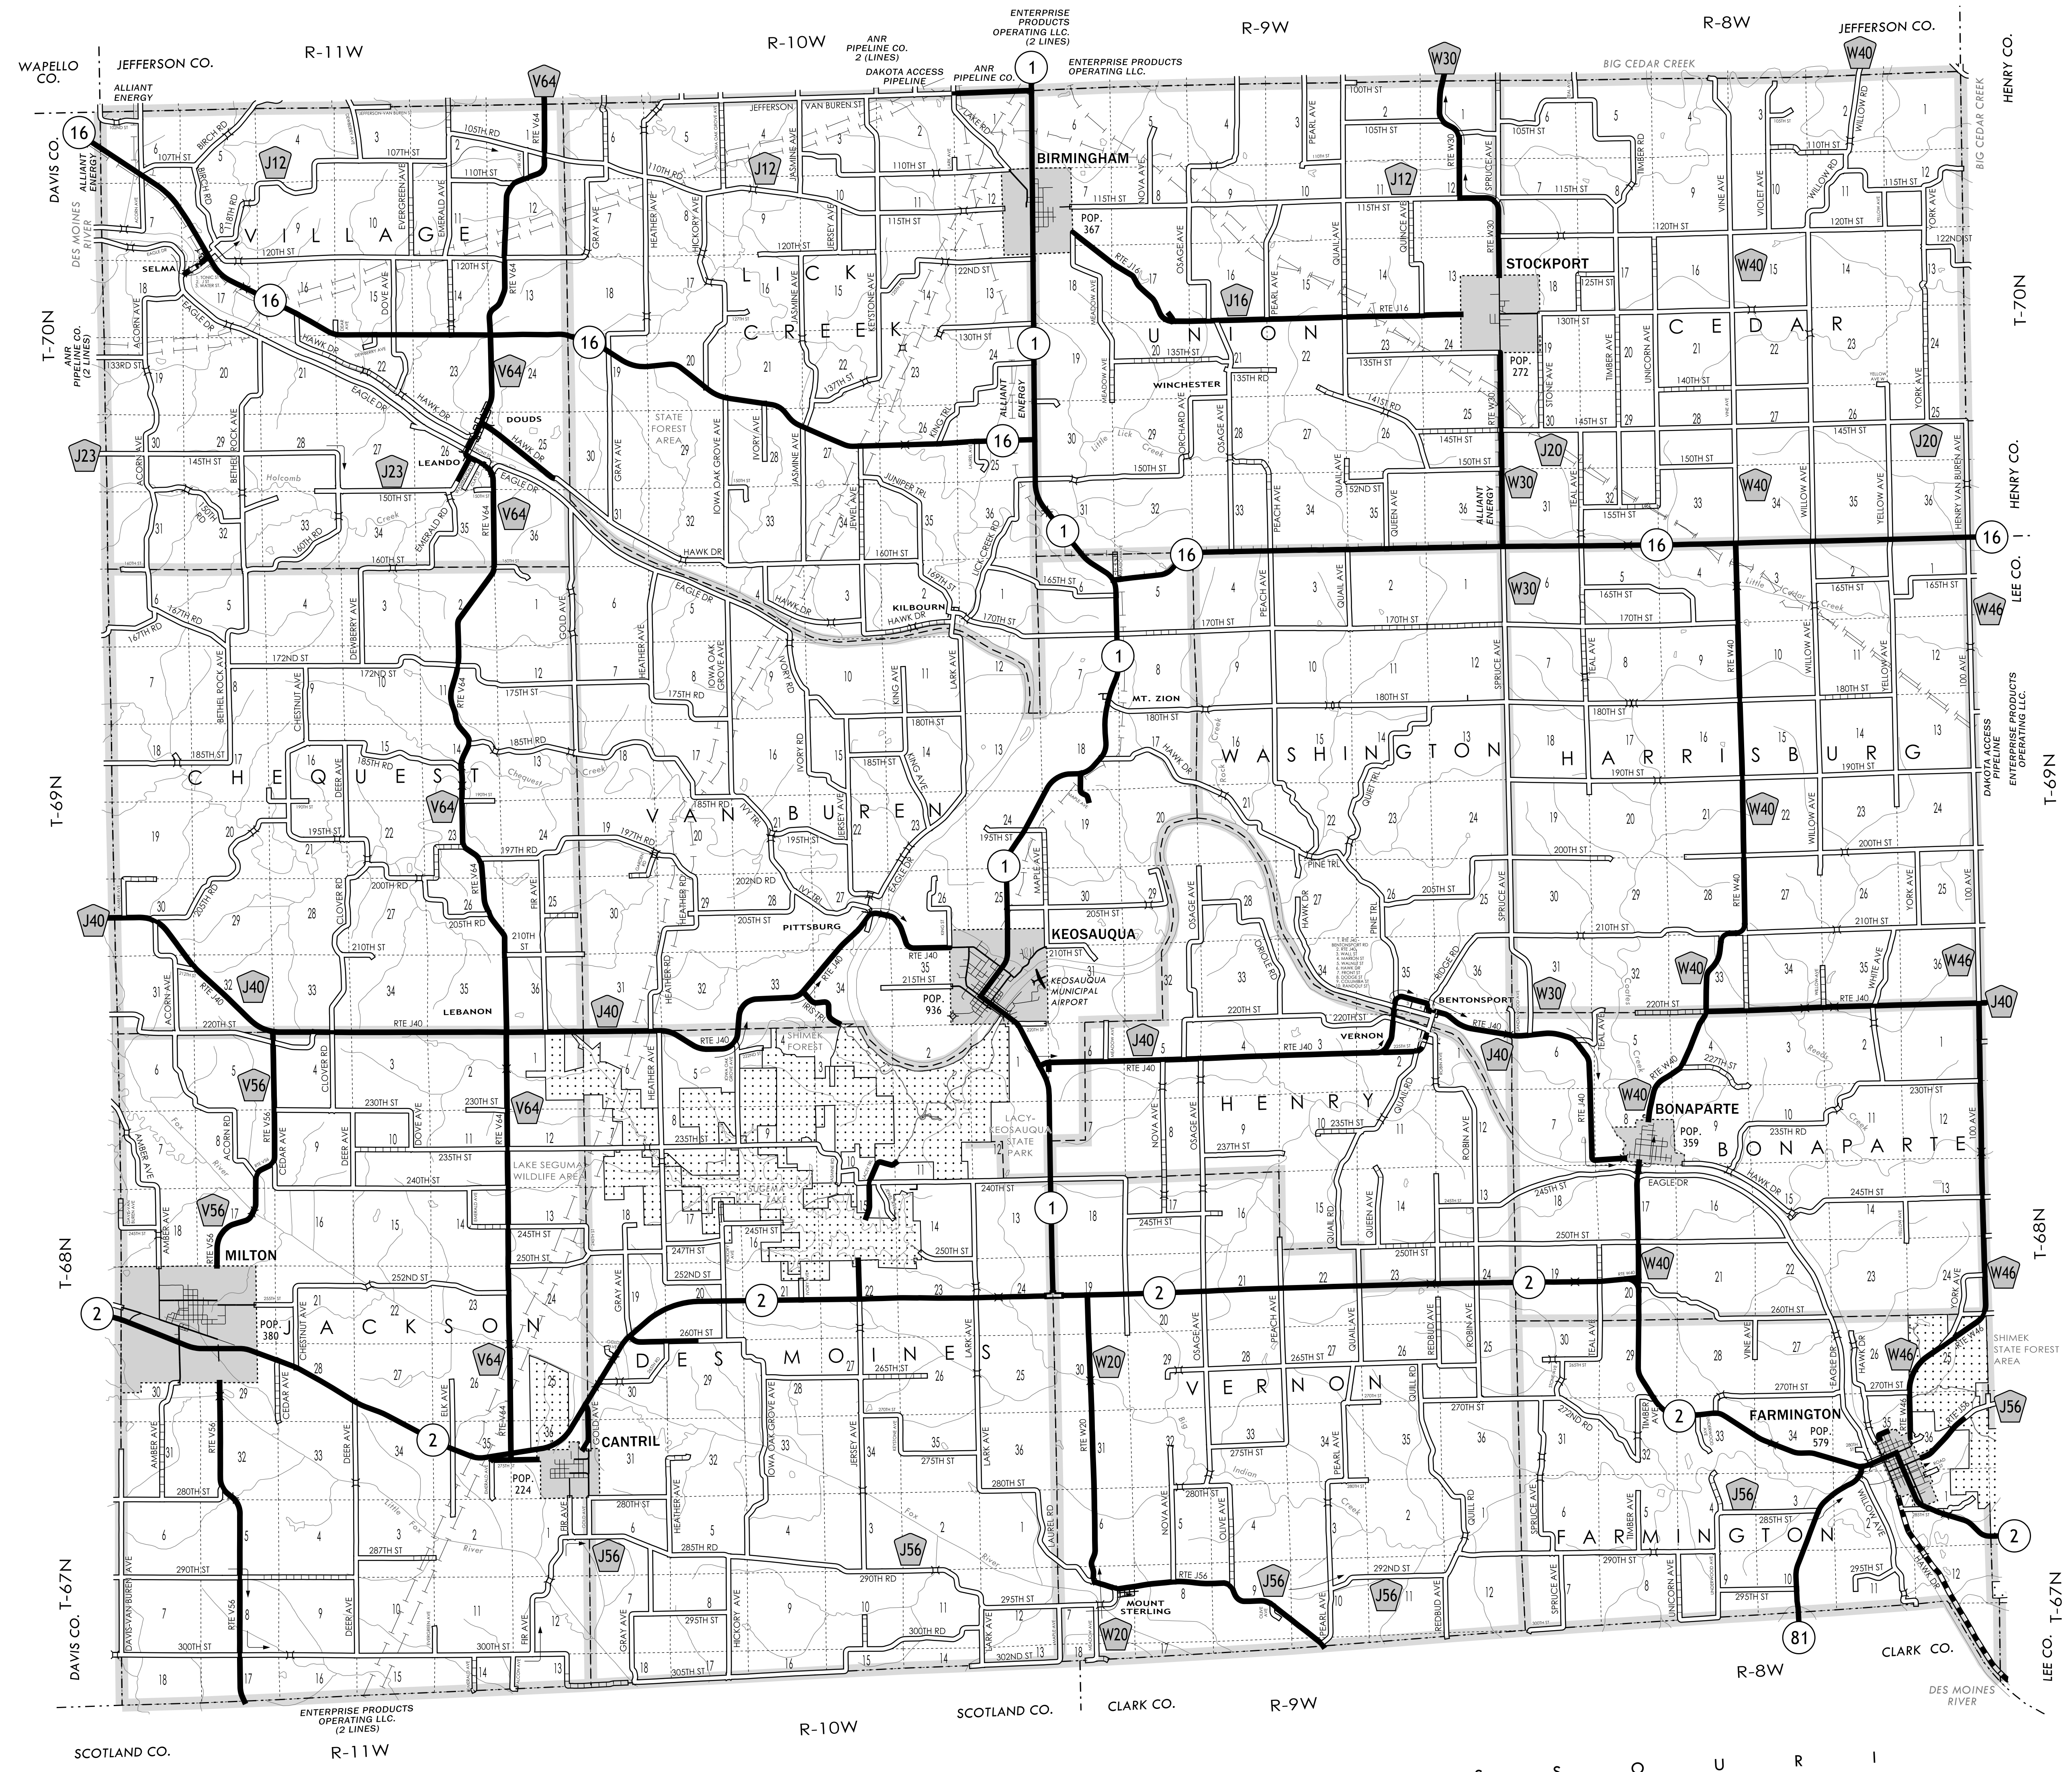

VAN BUREN COUNTY IOWA

Prepared By

SYSTEMS PLANNING BUREAU
Phone: (515) 239-1664
WWW.IOWADOT.GOV/MAPS

In Cooperation With
**United States
Department of Transportation**

JANUARY 1, 2024

LEGEND

- DIVIDED HIGHWAY
- PAVED ROAD
- BITUMINOUS ROAD
- GRAVEL ROAD
- EARTHEN ROAD

- INTERSTATE HIGHWAY
- UNITED STATES HIGHWAY
- STATE HIGHWAY
- COUNTY HIGHWAY

- RAILROAD
- PIPELINE
- AIRPORT
- HYDROLOGY
- BRIDGE

- STATE BOUNDARY
- COUNTY BOUNDARY
- CORPORATE BOUNDARY
- TOWNSHIP LINE
- SECTION LINE
- ROAD NAMES
- UNINCORPORATED PLACE

- STATE PARKS
- STATE INSTITUTIONS
- FEDERAL LAND

S T A T E O F M I S S O U R I