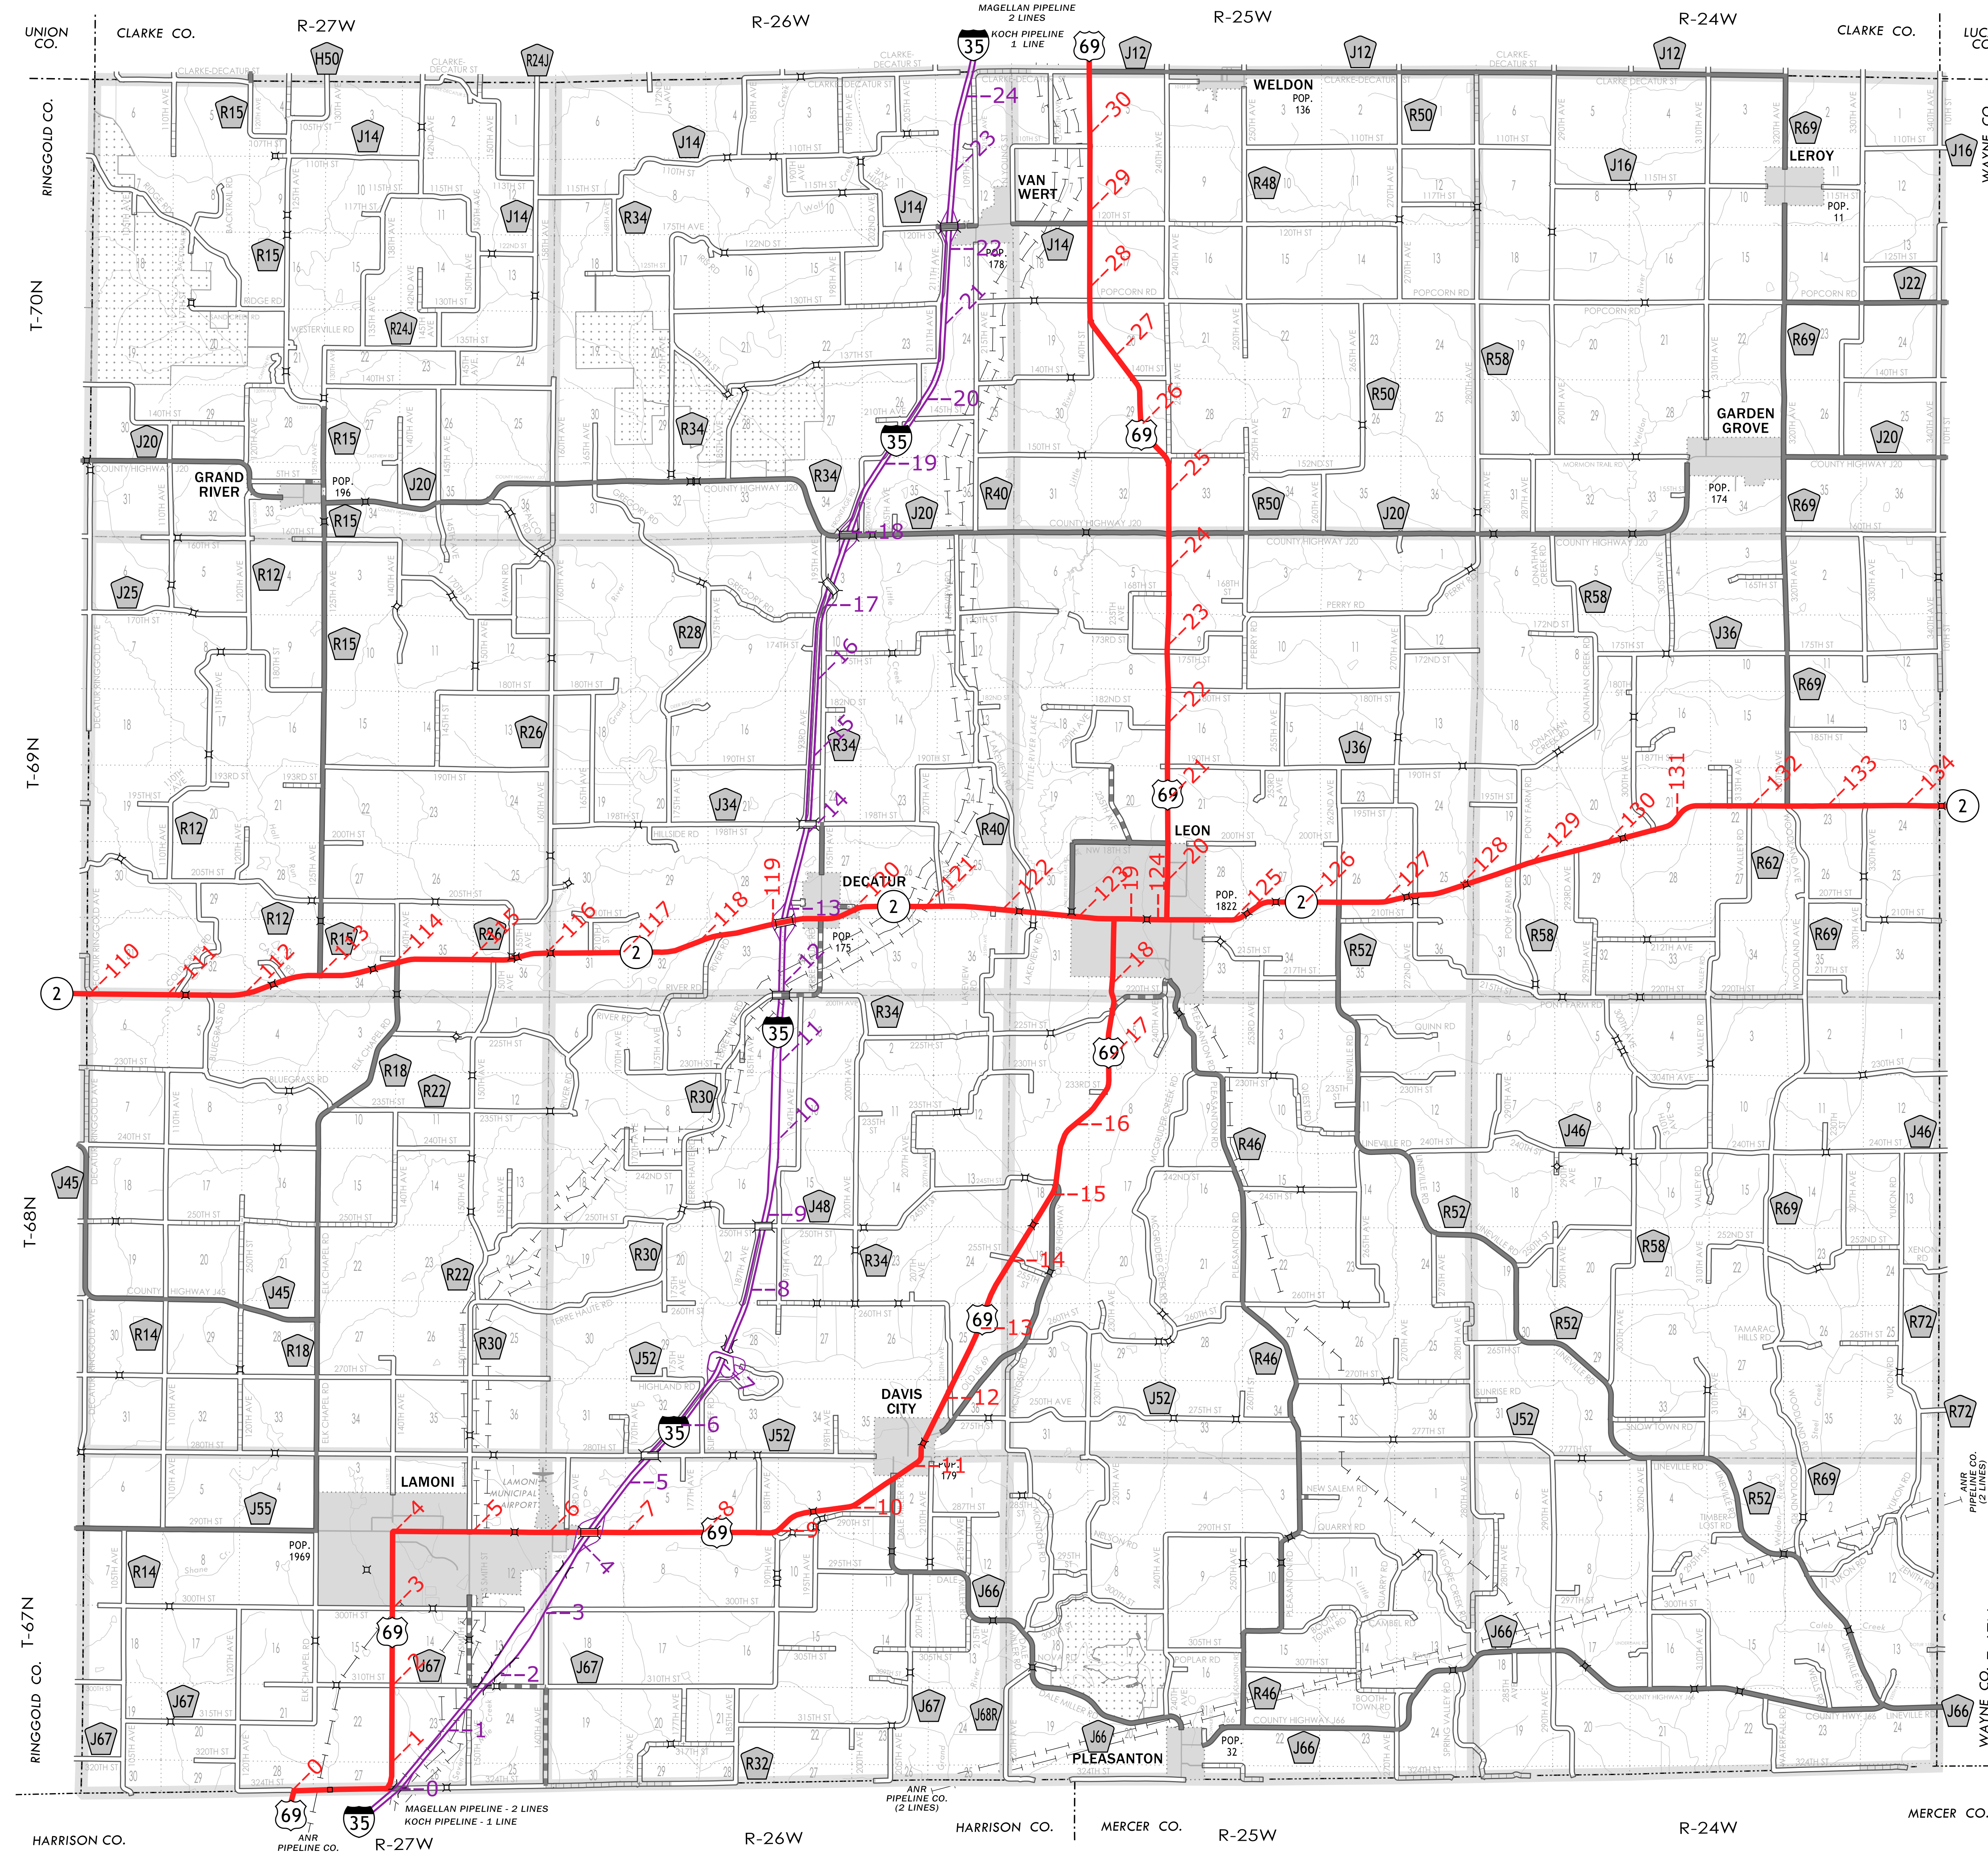

DECATUR COUNTY IOWA

Prepared By

SYSTEMS PLANNING BUREAU
Phone: (515) 239-1664
WWW.IOWADOT.GOV/MAPS

In Cooperation With
United States
Department of Transportation

JANUARY 1, 2024

7 - 1 - 24

LEGEND

- REFERENCE POST
- INTERSTATE HIGHWAY
- PRIMARY HIGHWAY
- PAVED ROAD
- BITUMINOUS ROAD
- GRAVEL ROAD
- EARTHEN ROAD
- INTERSTATE HIGHWAY
- UNITED STATES HIGHWAY
- STATE HIGHWAY
- COUNTY HIGHWAY
- RAILROAD
- PIPELINE
- AIRPORT
- HYDROLOGY
- BRIDGE
- STATE BOUNDARY
- COUNTY BOUNDARY
- CORPORATE BOUNDARY
- TOWNSHIP LINE
- SECTION LINE
- ROAD NAMES
- UNINCORPORATED PLACE
- STATE PARKS
- STATE INSTITUTIONS
- FEDERAL LAND

S T A T E O F M I S S O U R I