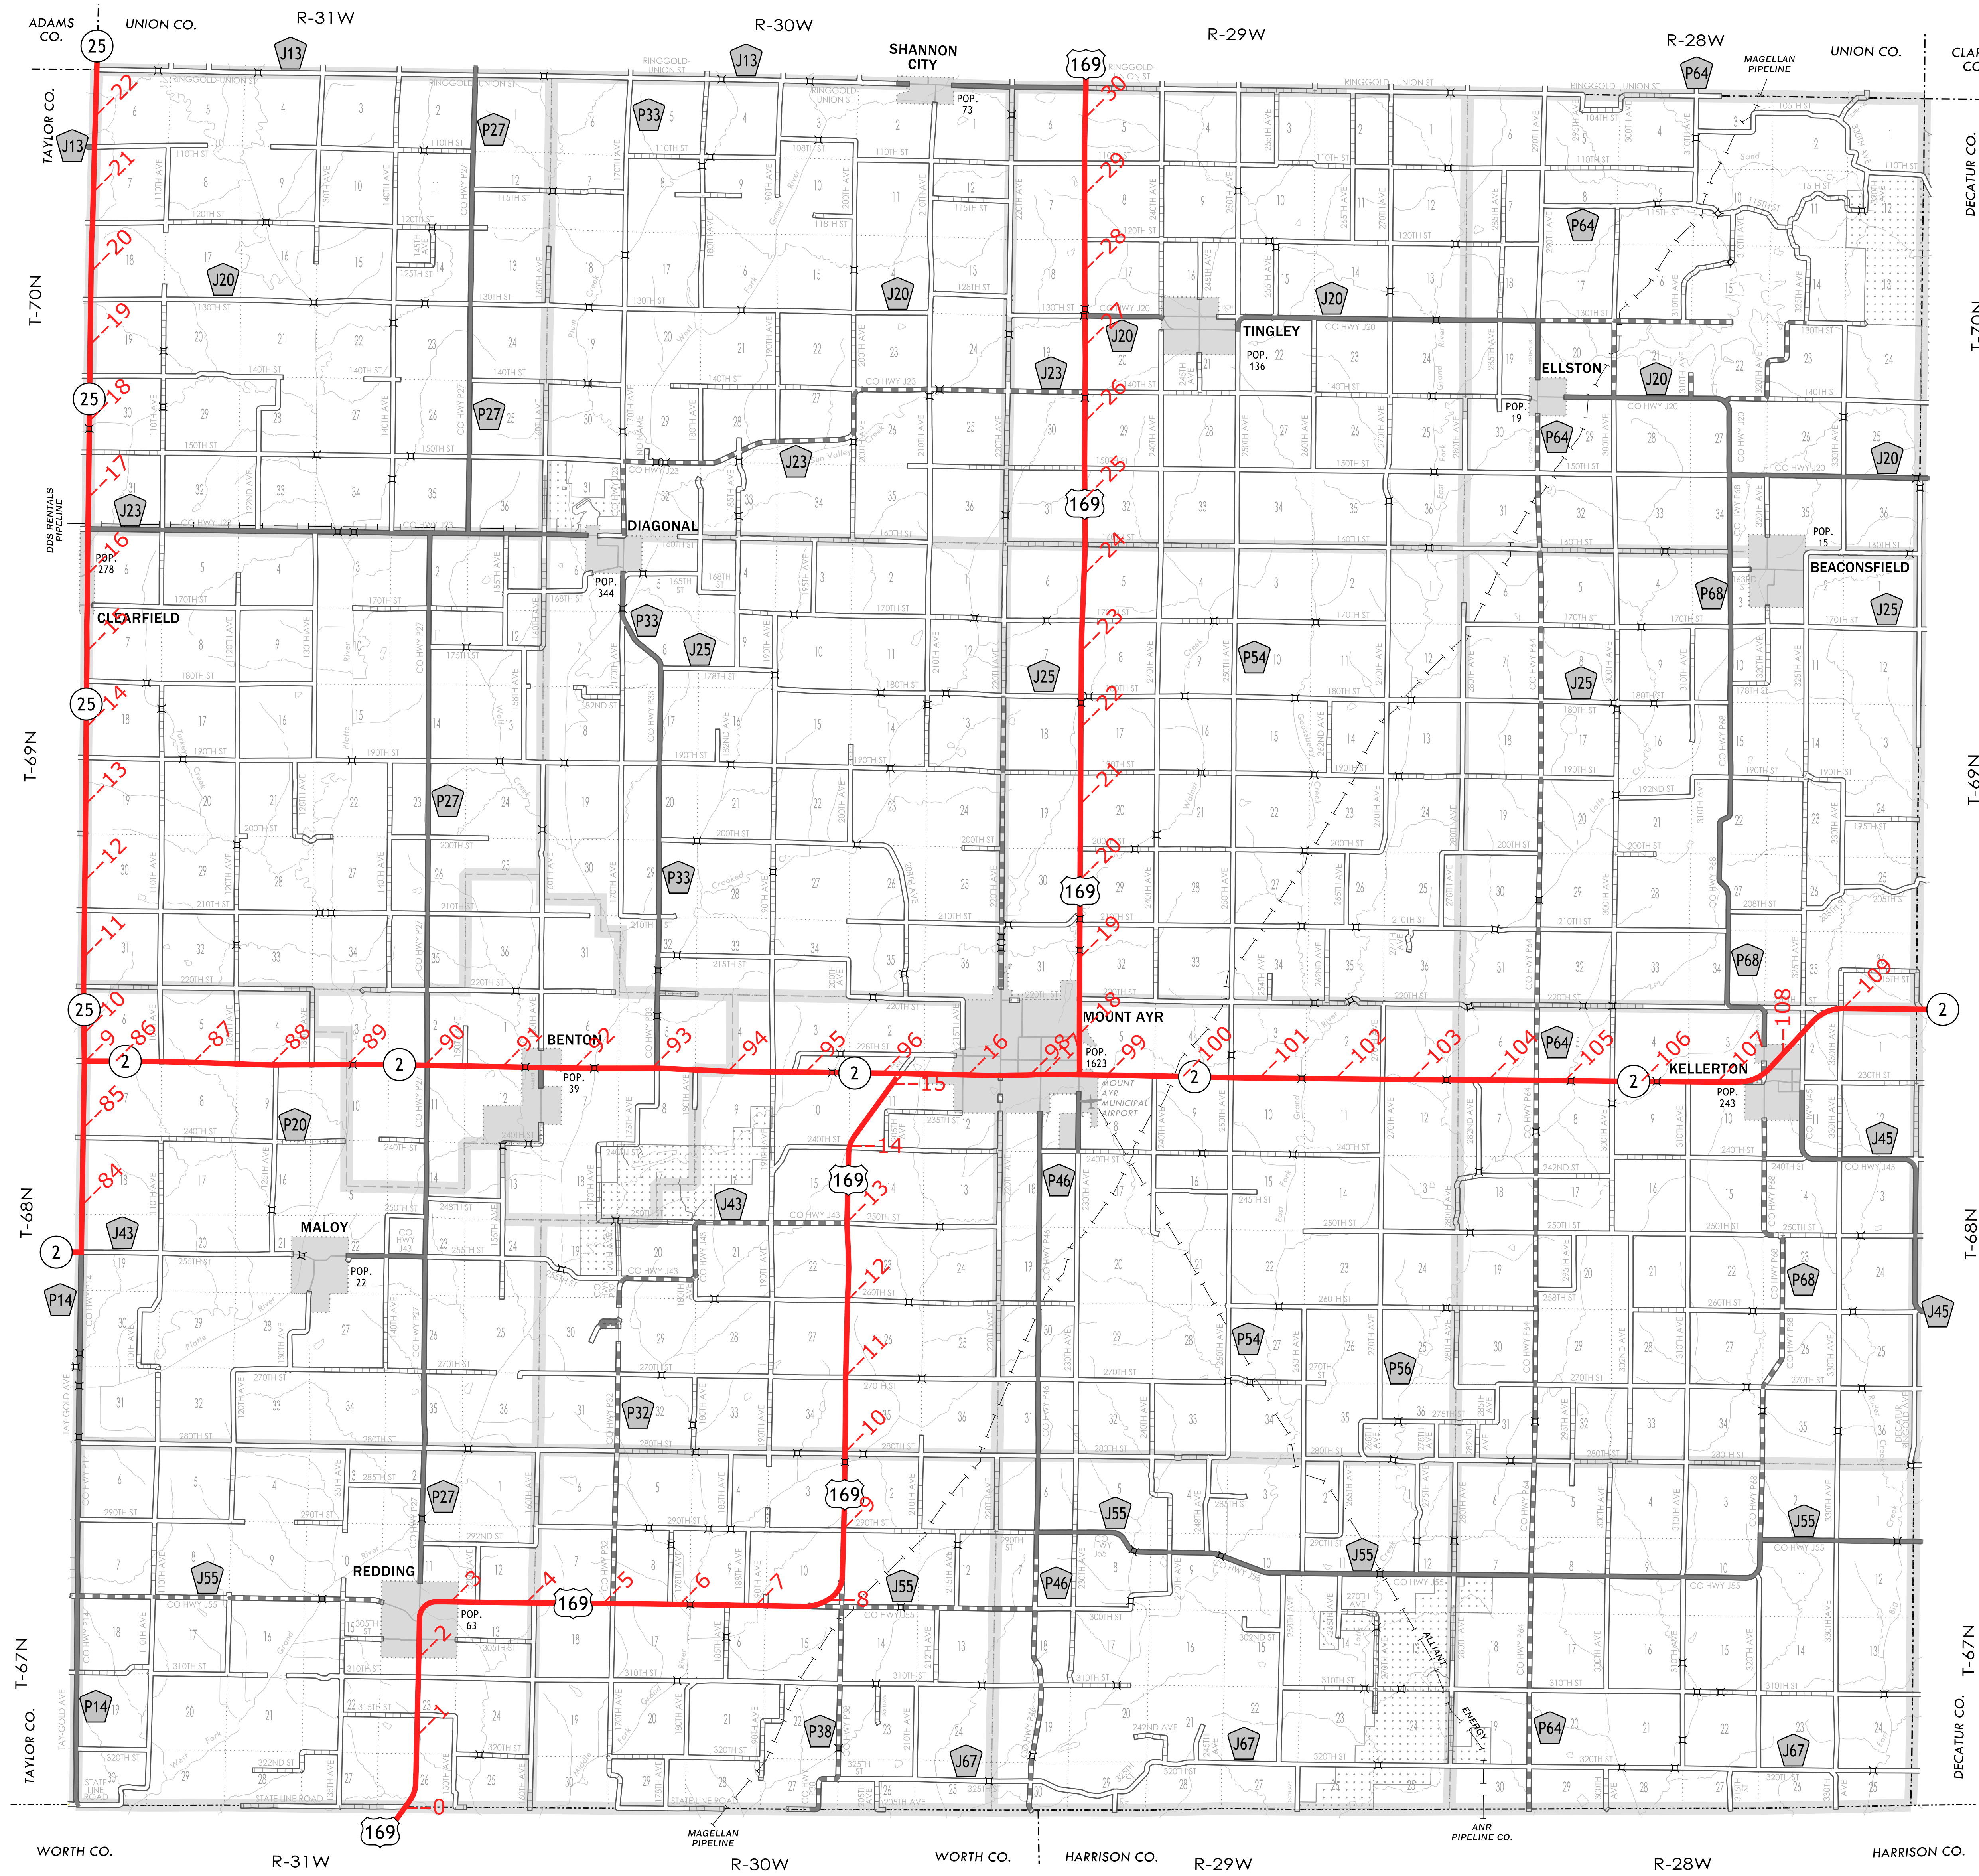

# RINGGOLD COUNTY IOWA

Prepared By

SYSTEMS PLANNING BUREAU  
Phone: (515) 239-1664  
WWW.IOWADOT.GOV/MAPS

In Cooperation With  
**United States  
Department of Transportation**

JANUARY 1, 2024

### LEGEND

- REFERENCE POST
  - INTERSTATE HIGHWAY
  - PRIMARY HIGHWAY
  - PAVED ROAD
  - BITUMINOUS ROAD
  - GRAVEL ROAD
  - EARTHEN ROAD
- 
- INTERSTATE HIGHWAY
  - UNITED STATES HIGHWAY
  - STATE HIGHWAY
  - COUNTY HIGHWAY
- 
- RAILROAD
  - PIPELINE
  - AIRPORT
  - HYDROLOGY
  - BRIDGE
- 
- STATE BOUNDARY
  - COUNTY BOUNDARY
  - CORPORATE BOUNDARY
  - TOWNSHIP LINE
  - SECTION LINE
  - ROAD NAMES
  - UNINCORPORATED PLACE
- 
- STATE PARKS
  - STATE INSTITUTIONS
  - FEDERAL LAND