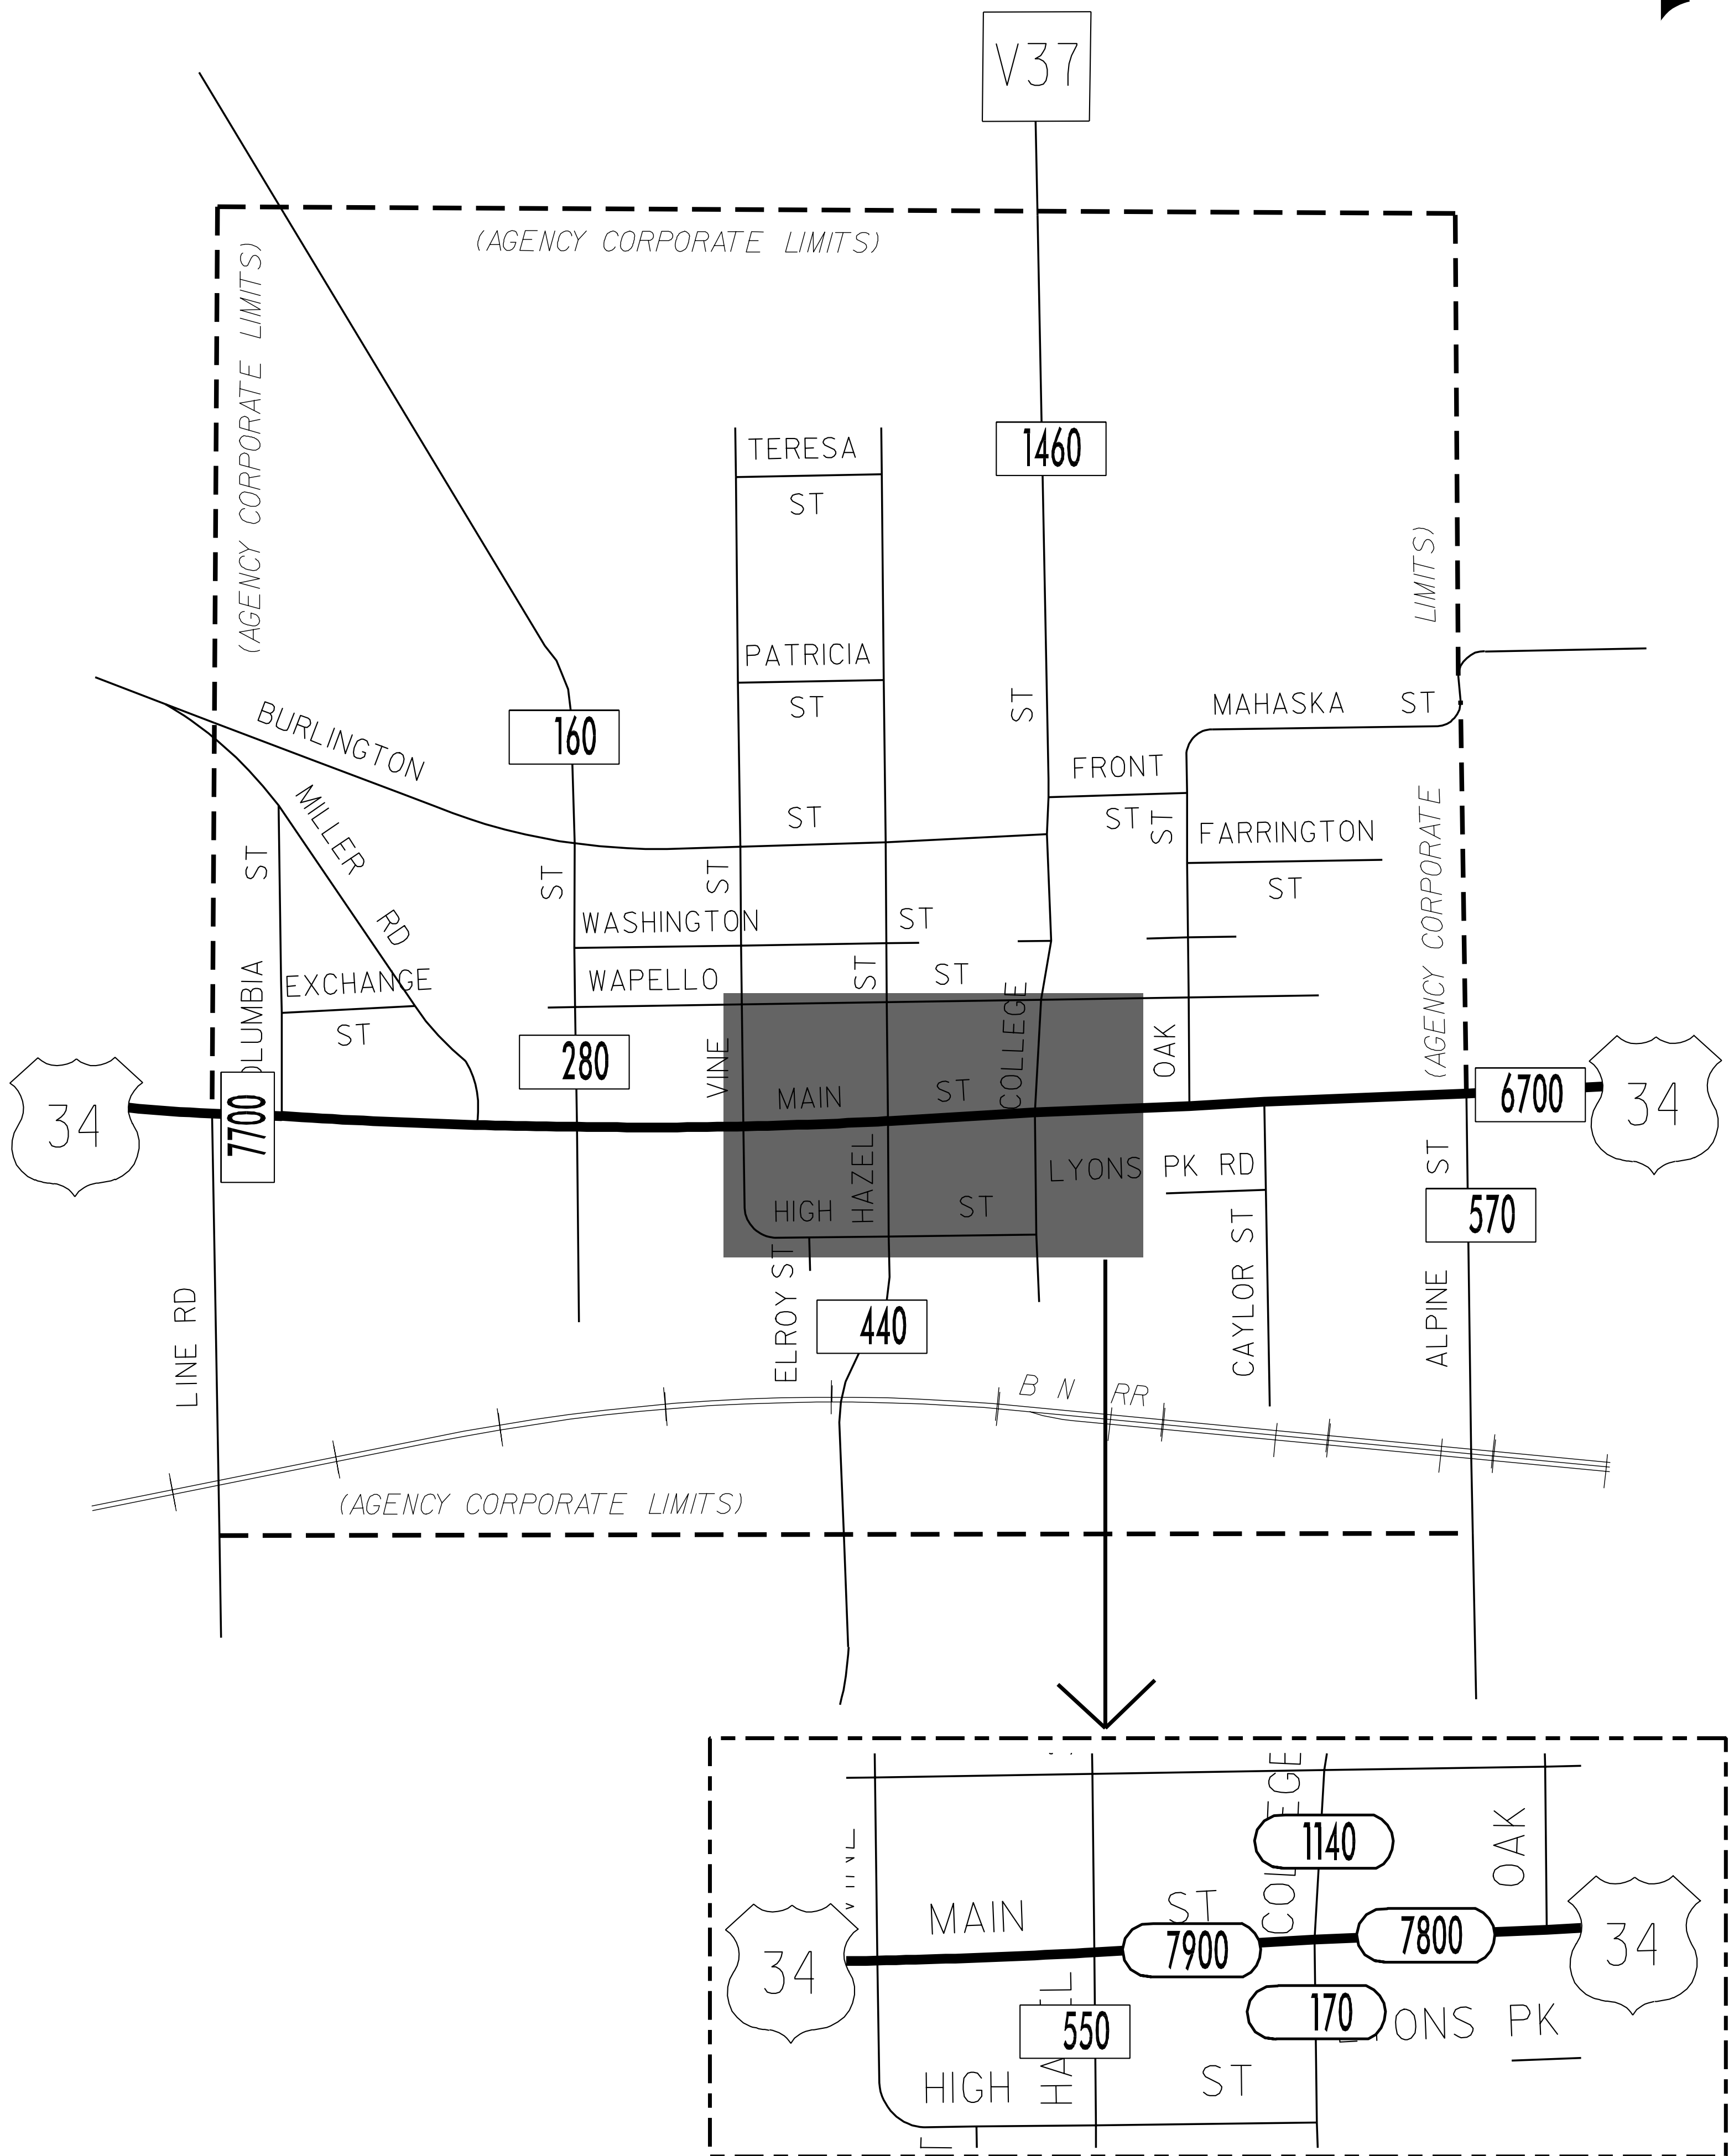

TRAFFIC FLOW MAP OF

AGENCY

WAPELLO COUNTY

1998 ANNUAL AVERAGE DAILY TRAFFIC

LEGEND

RECORDER ONLY 
 MANUAL COUNT 