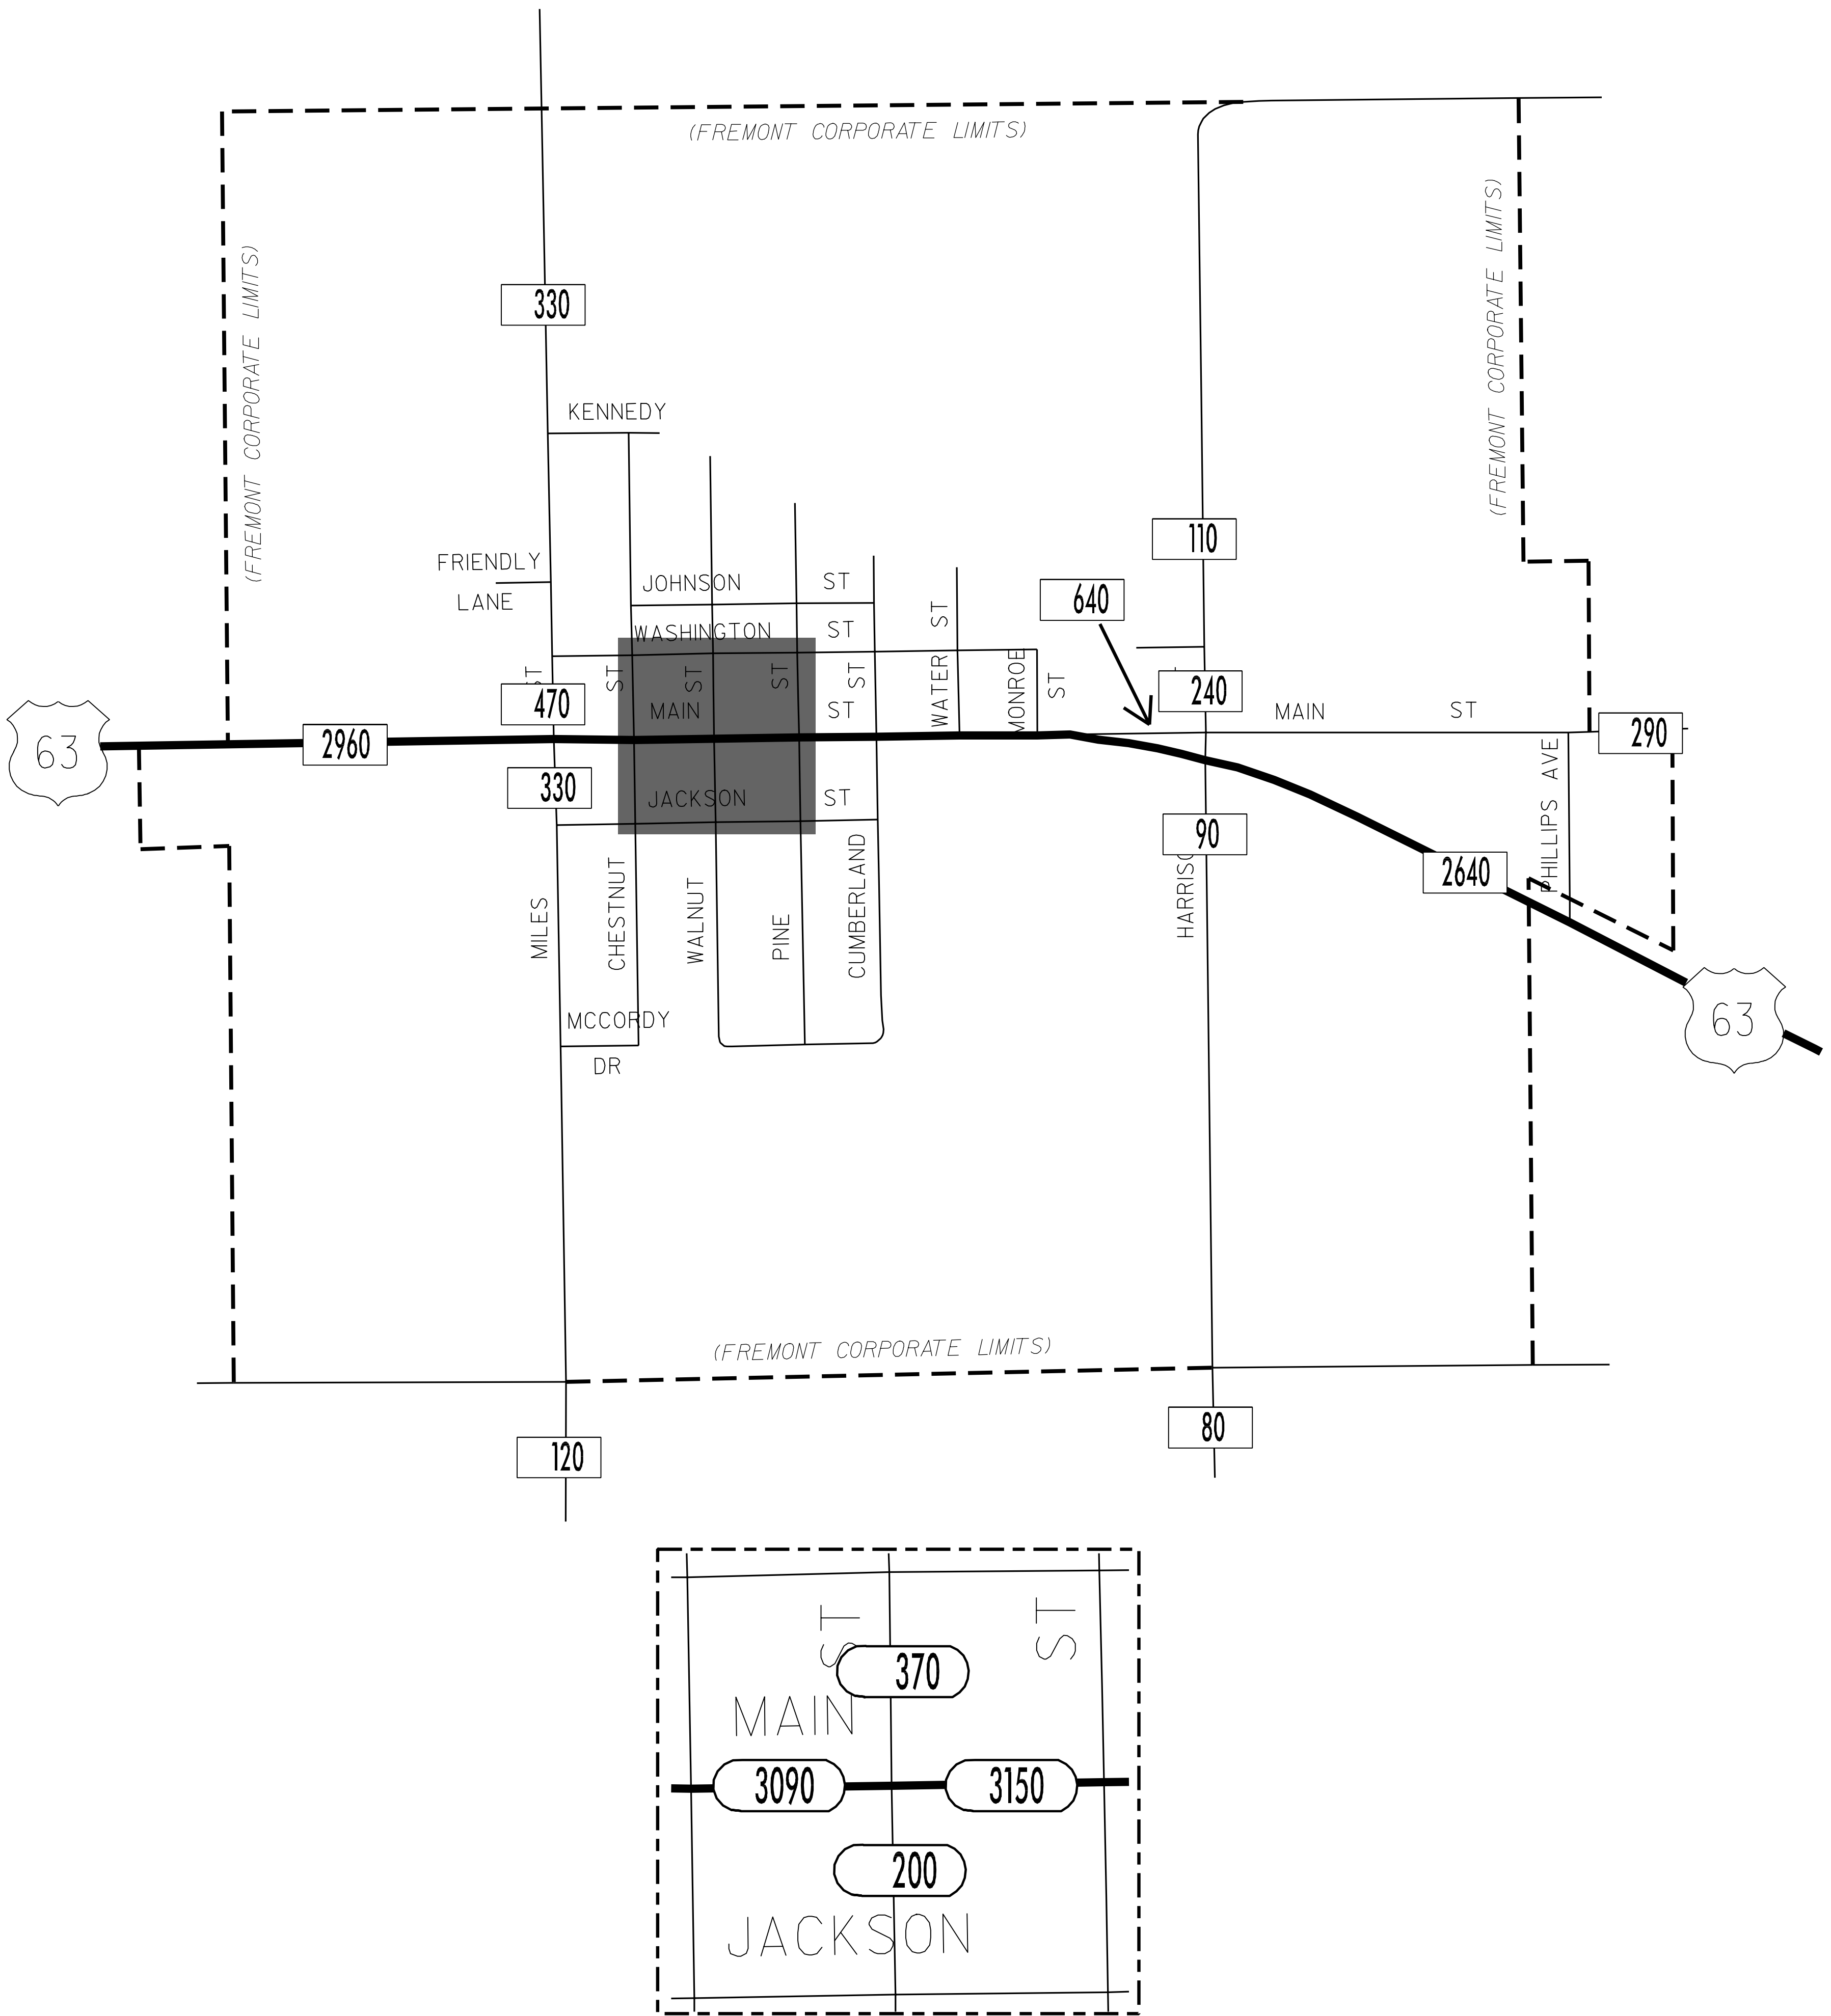

TRAFFIC FLOW MAP OF

FREMONT

MAHASKA COUNTY

1998 ANNUAL AVERAGE DAILY TRAFFIC

LEGEND

RECORDER ONLY 
 MANUAL COUNT 