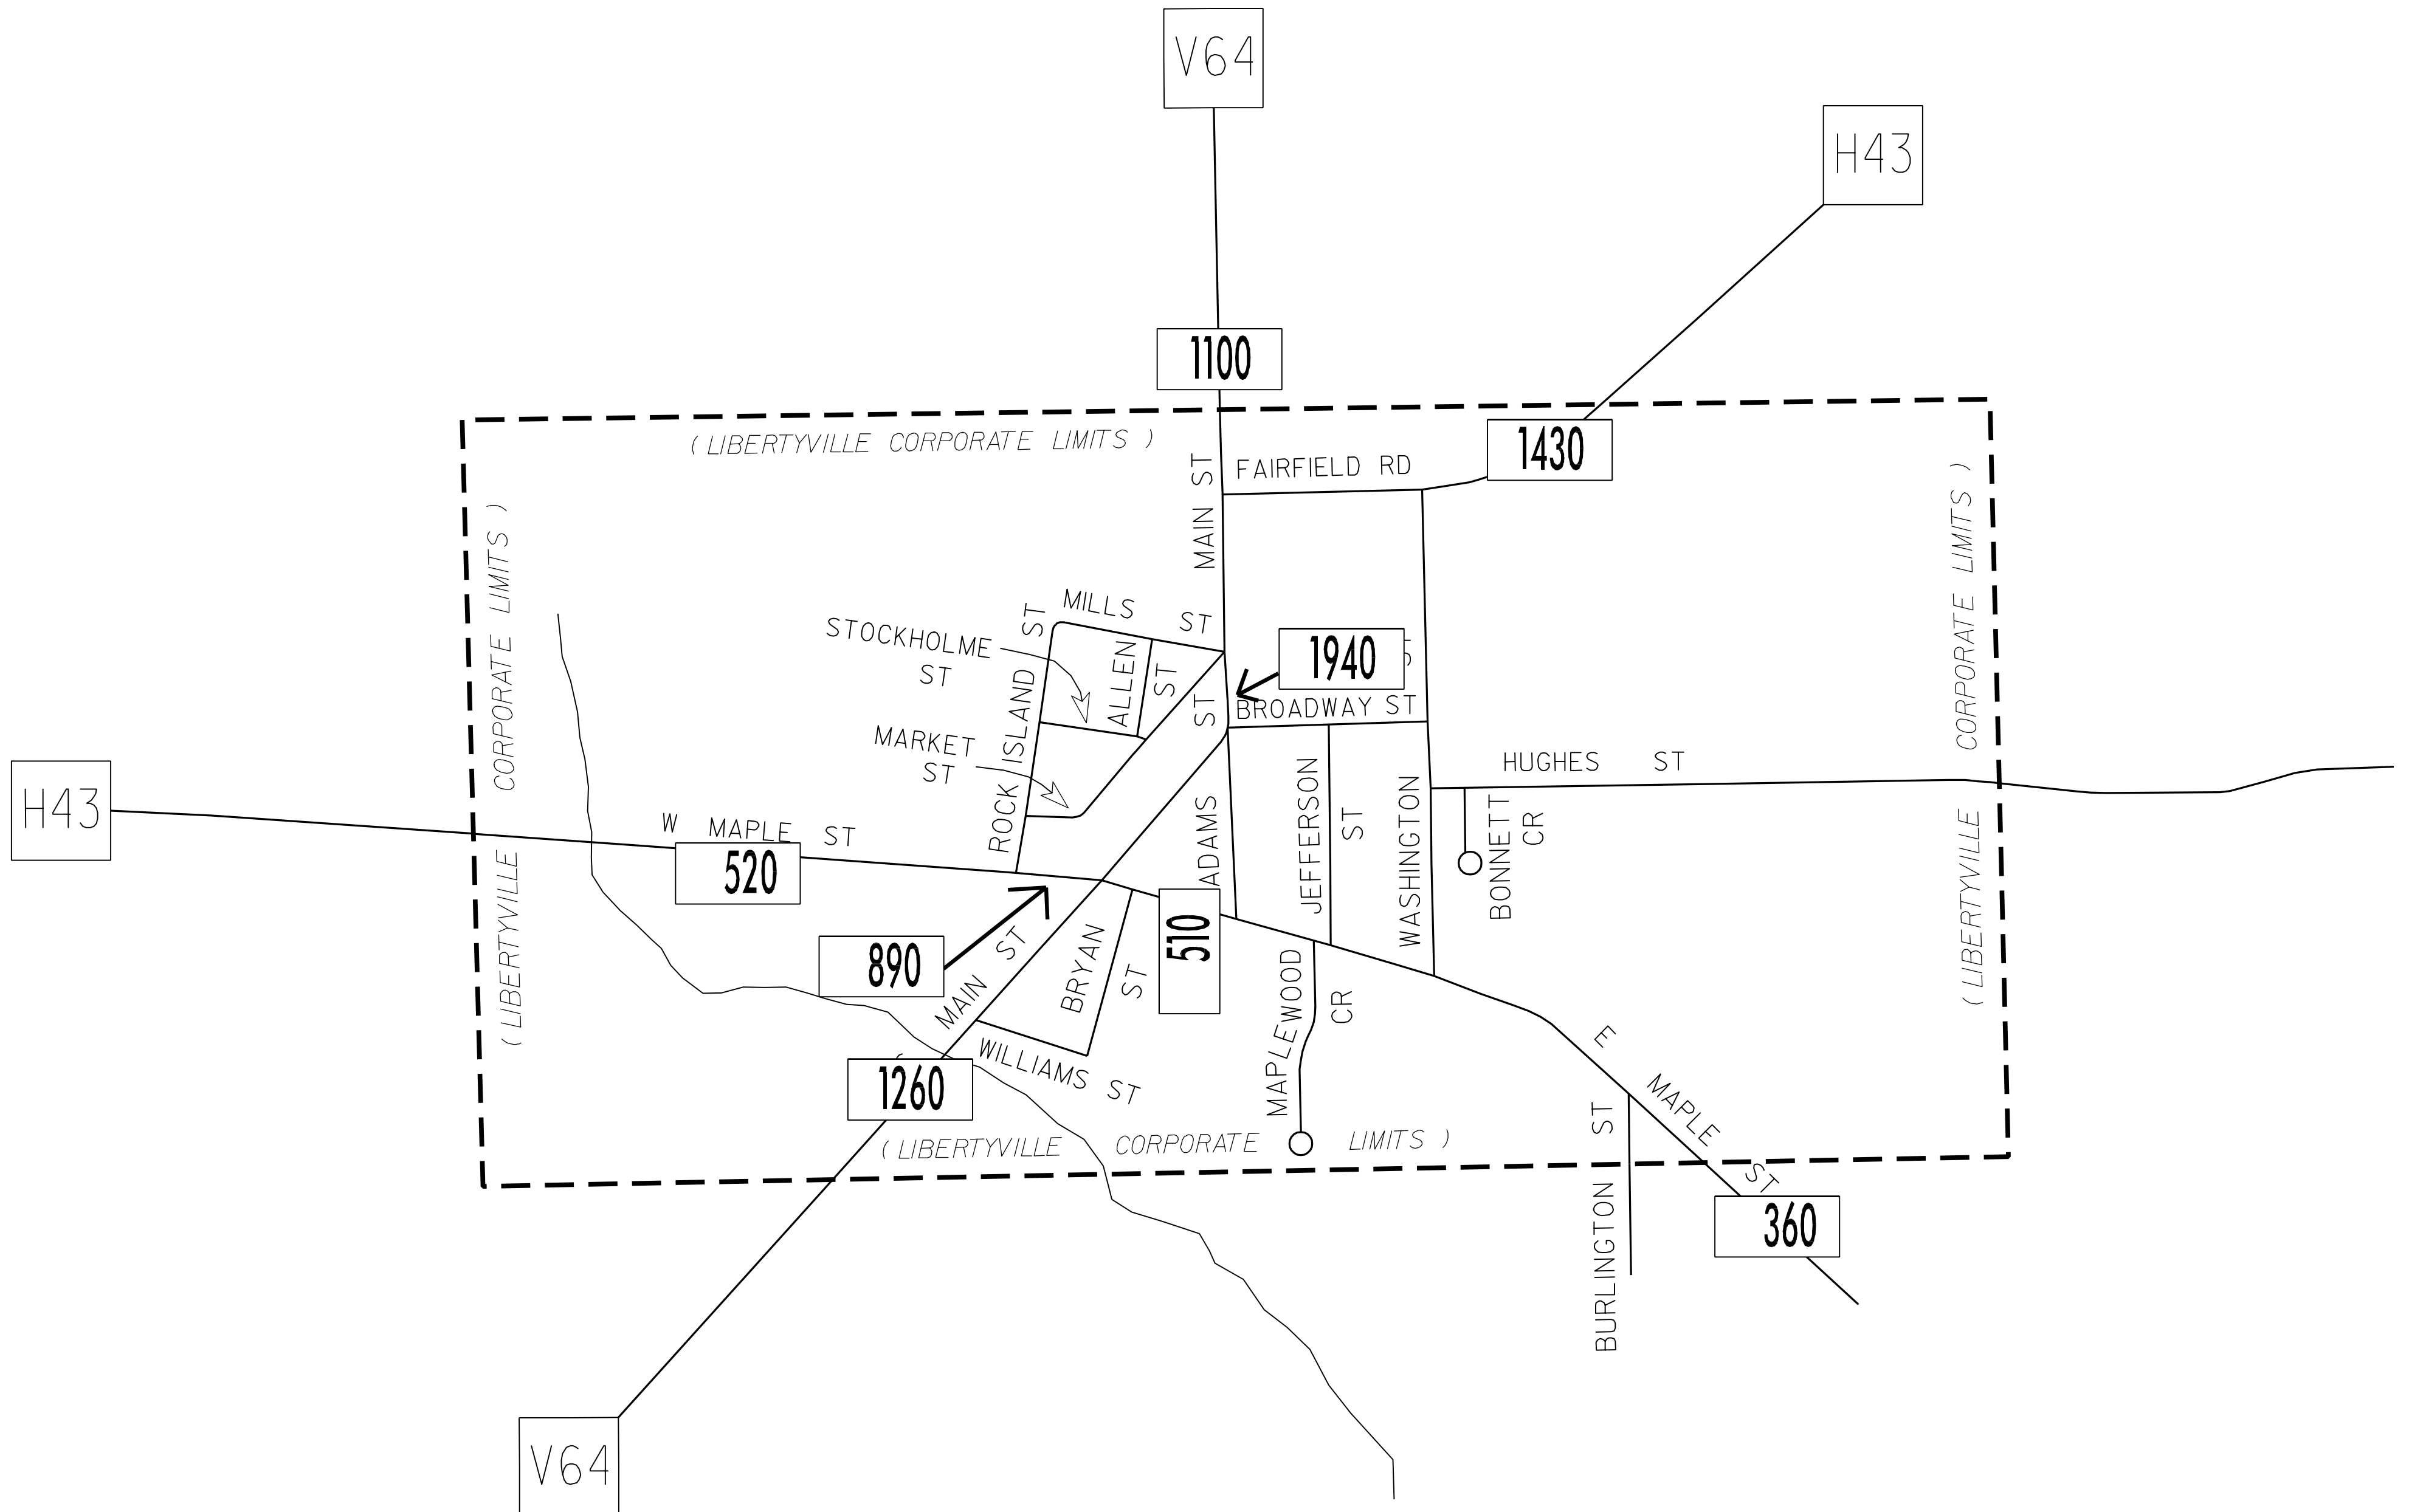

TRAFFIC FLOW MAP OF

LIBERTYVILLE

JEFFERSON COUNTY

1998 ANNUAL AVERAGE DAILY TRAFFIC

LEGEND

RECORDER ONLY
MANUAL COUNT