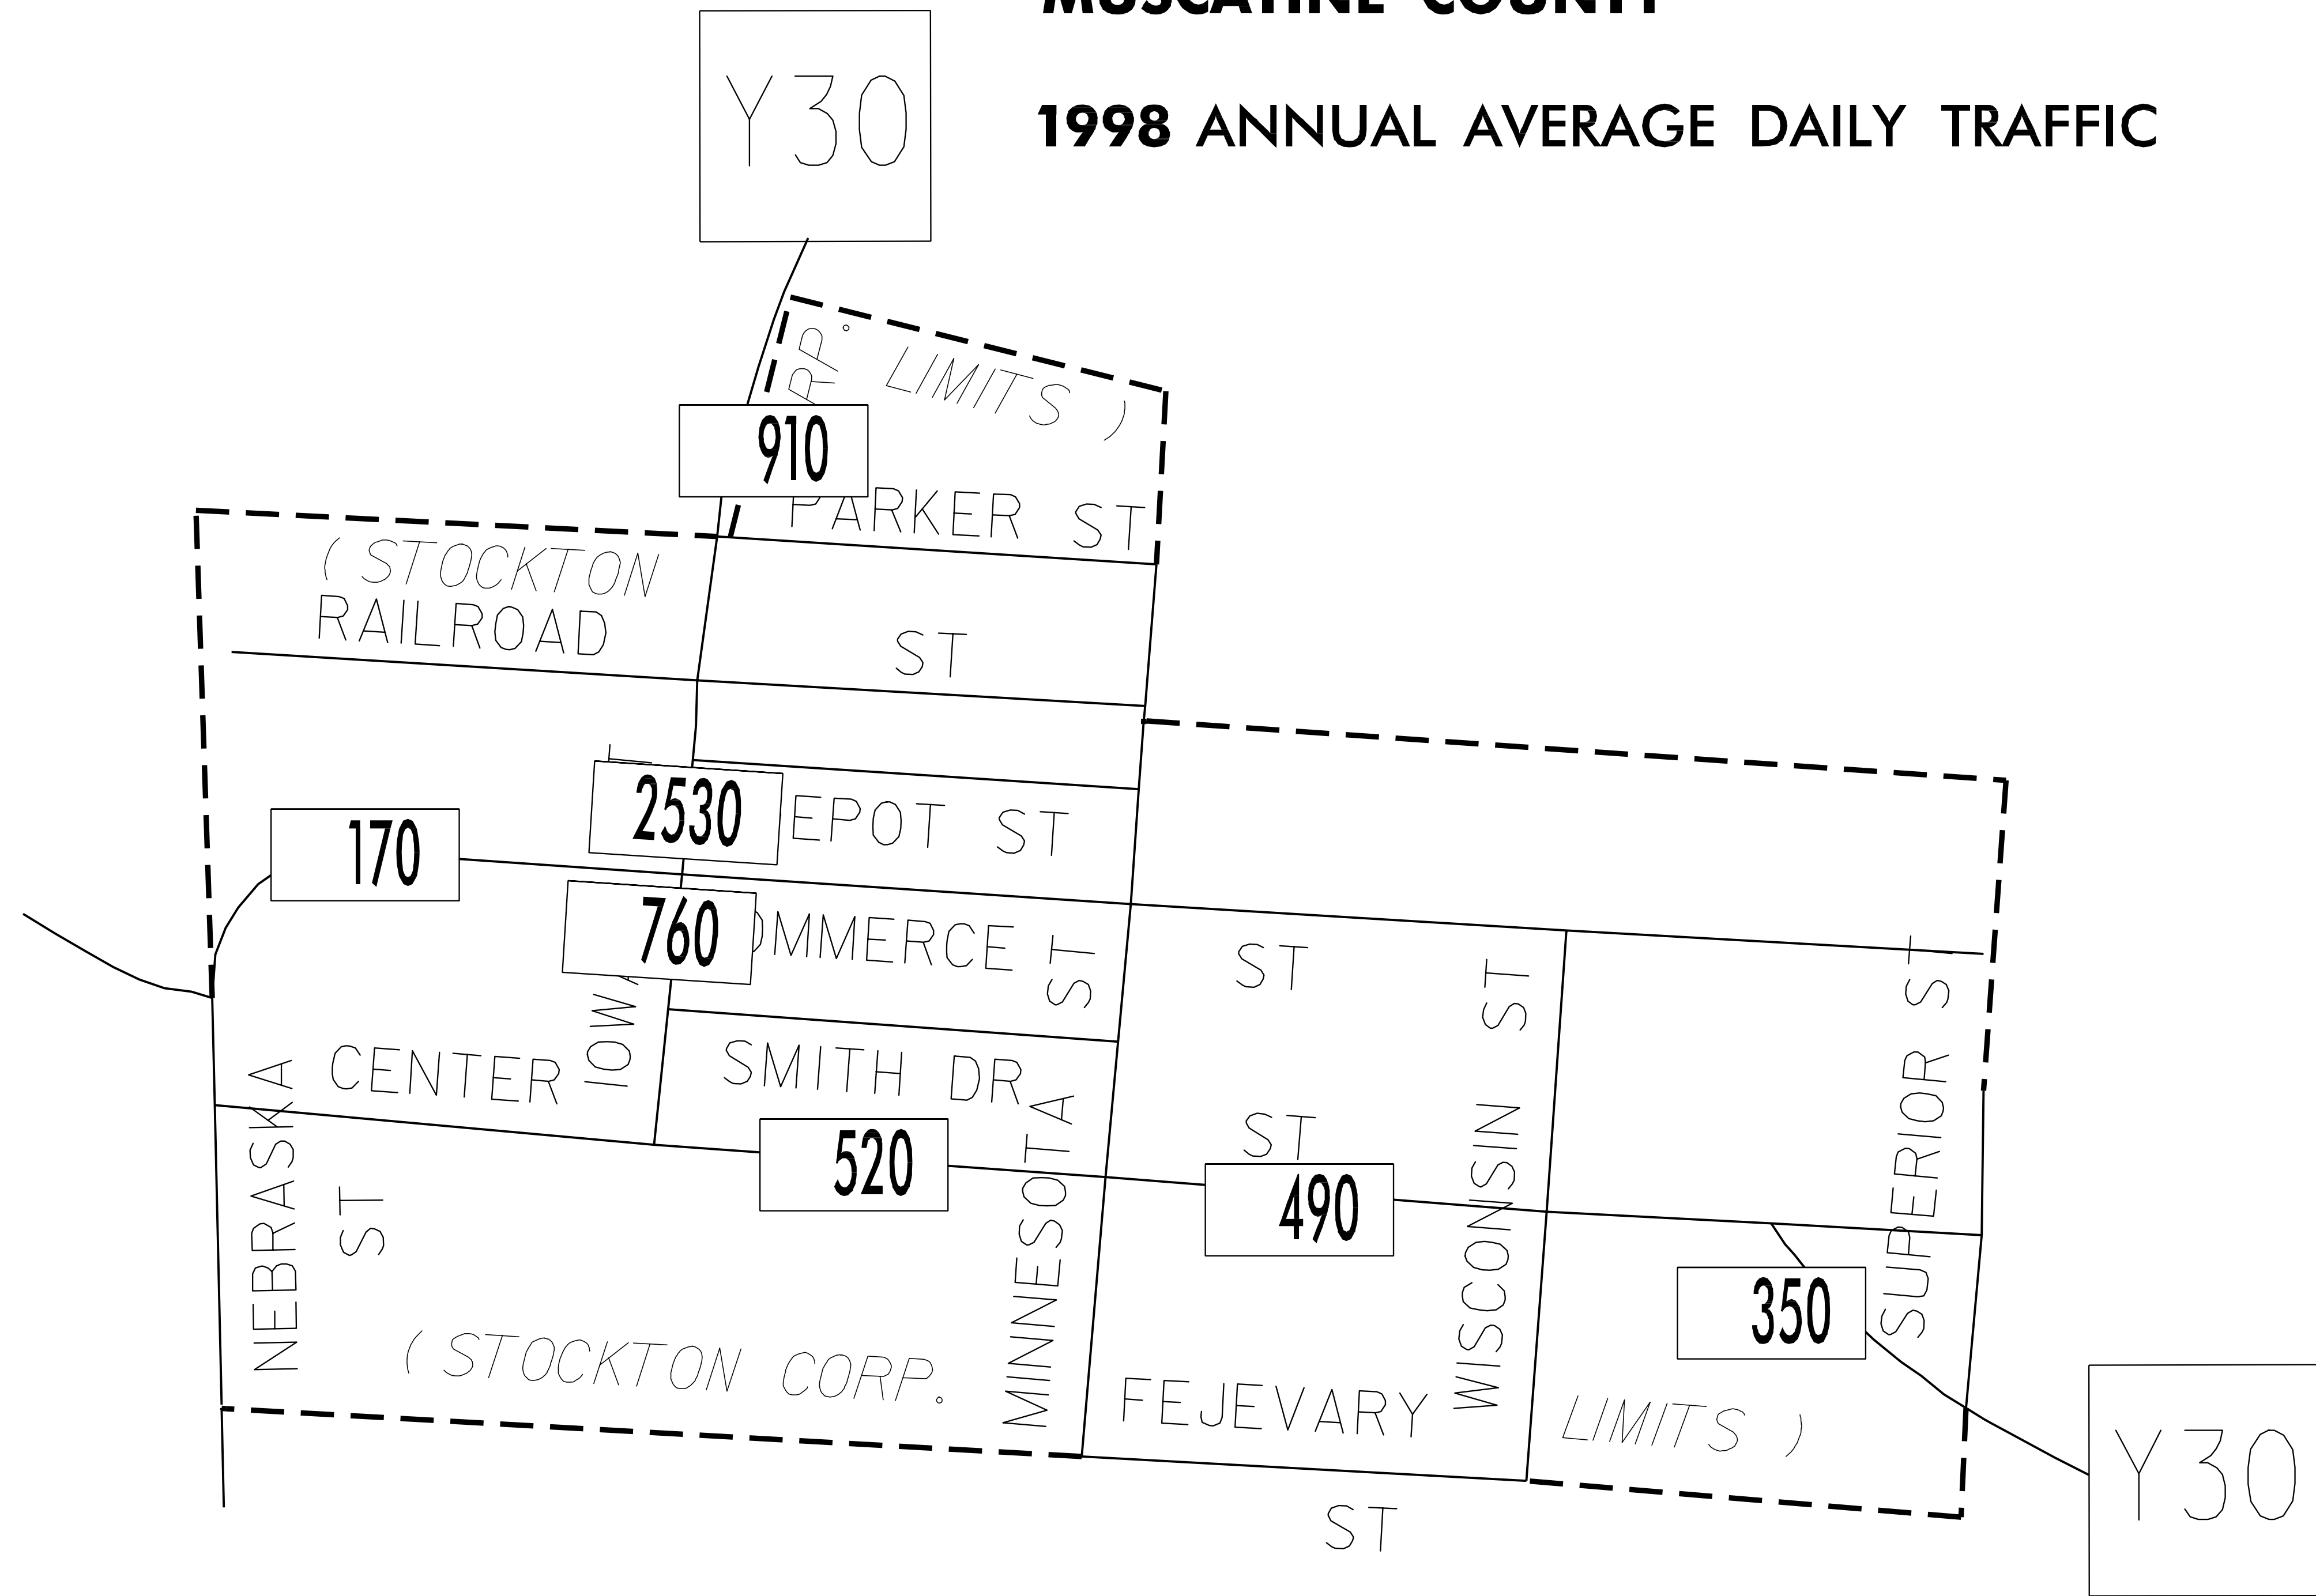

TRAFFIC FLOW MAP OF

STOCKTON

MUSCATINE COUNTY

1998 ANNUAL AVERAGE DAILY TRAFFIC

LEGEND

RECORDER ONLY 
 MANUAL COUNT 