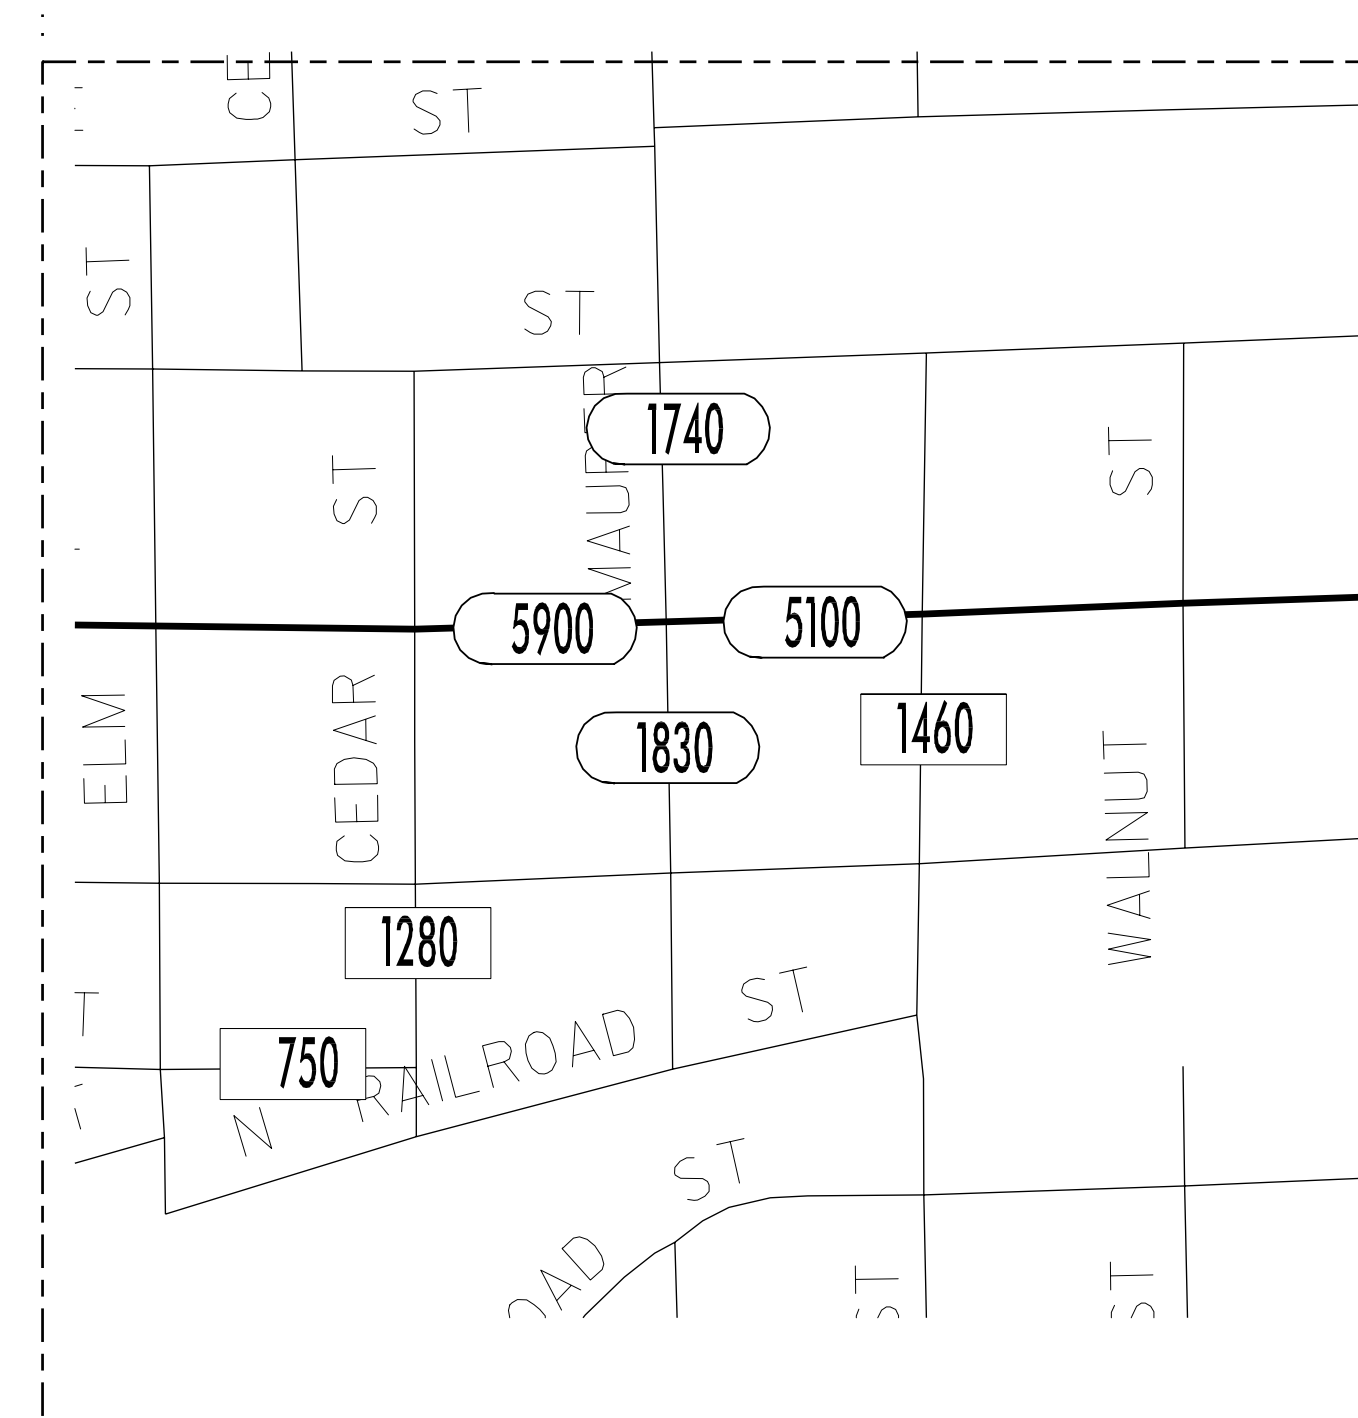

**TRAFFIC FLOW MAP OF
WILTON
MUSCATINE COUNTY
1998 ANNUAL AVERAGE DAILY TRAFFIC**

LEGEND

- RECORDER ONLY
- MANUAL COUNT