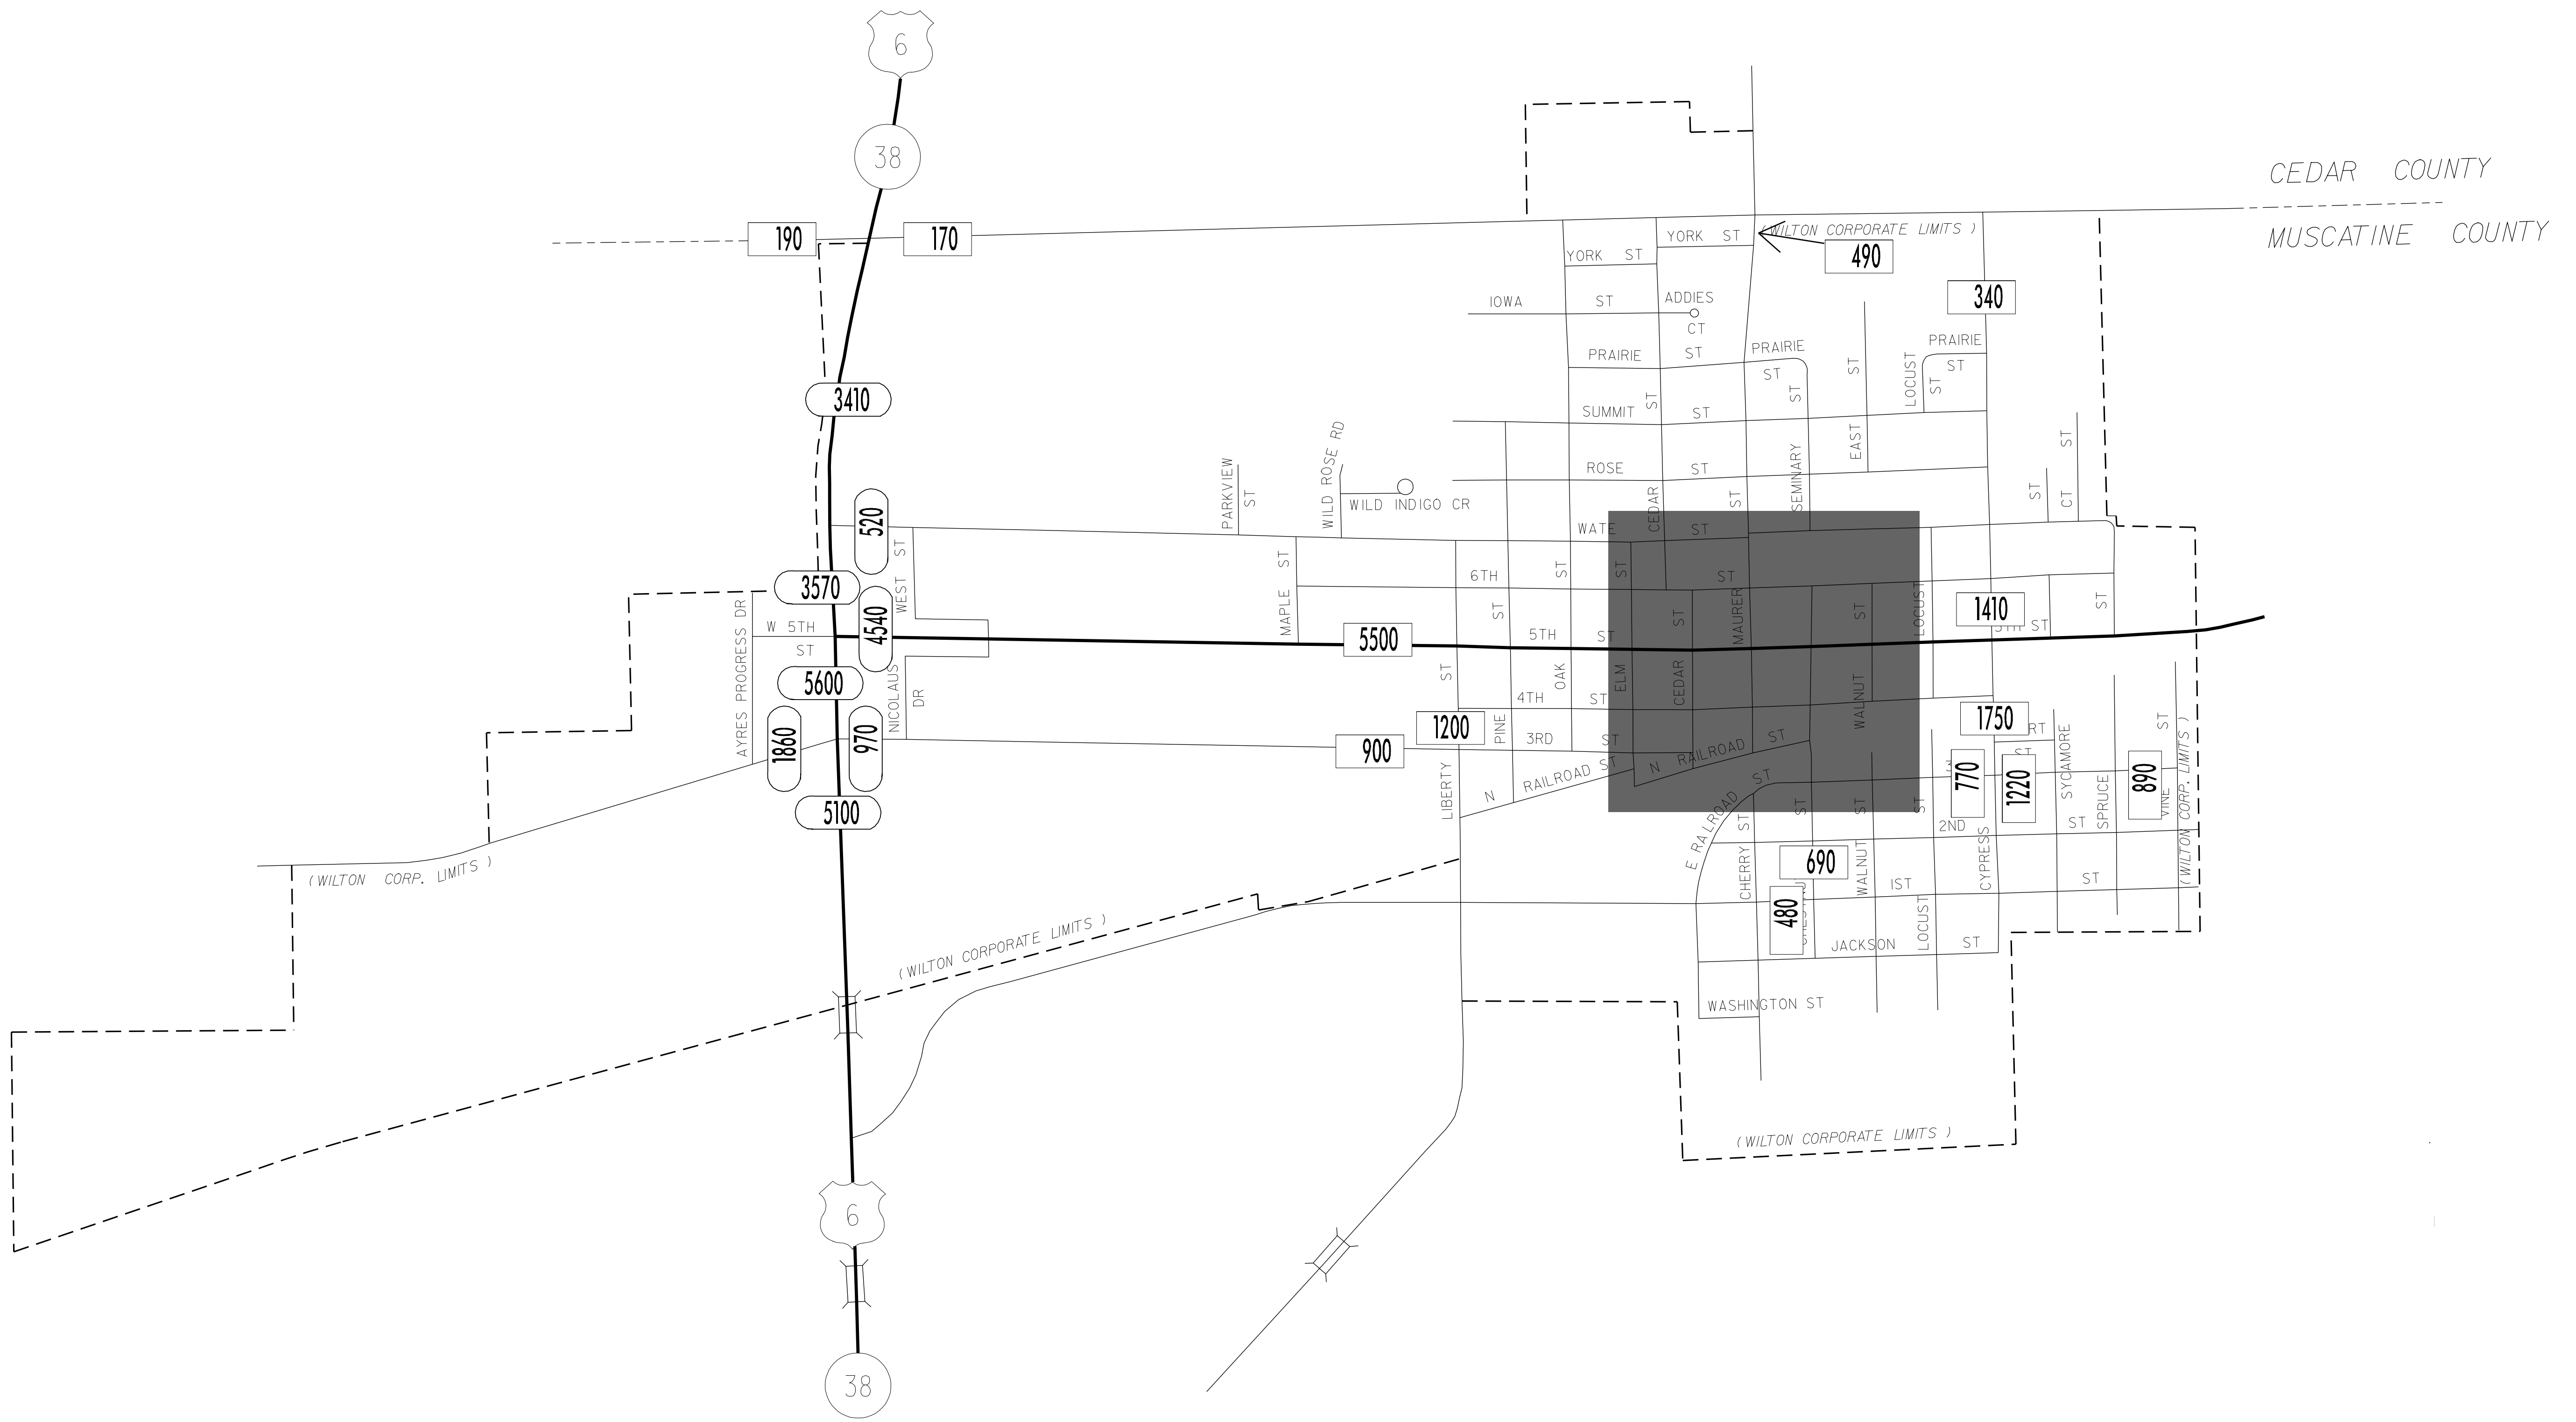

**TRAFFIC FLOW MAP OF
WILTON
MUSCATINE COUNTY
1998 ANNUAL AVERAGE DAILY TRAFFIC**

LEGEND

- RECORDER ONLY
- MANUAL COUNT