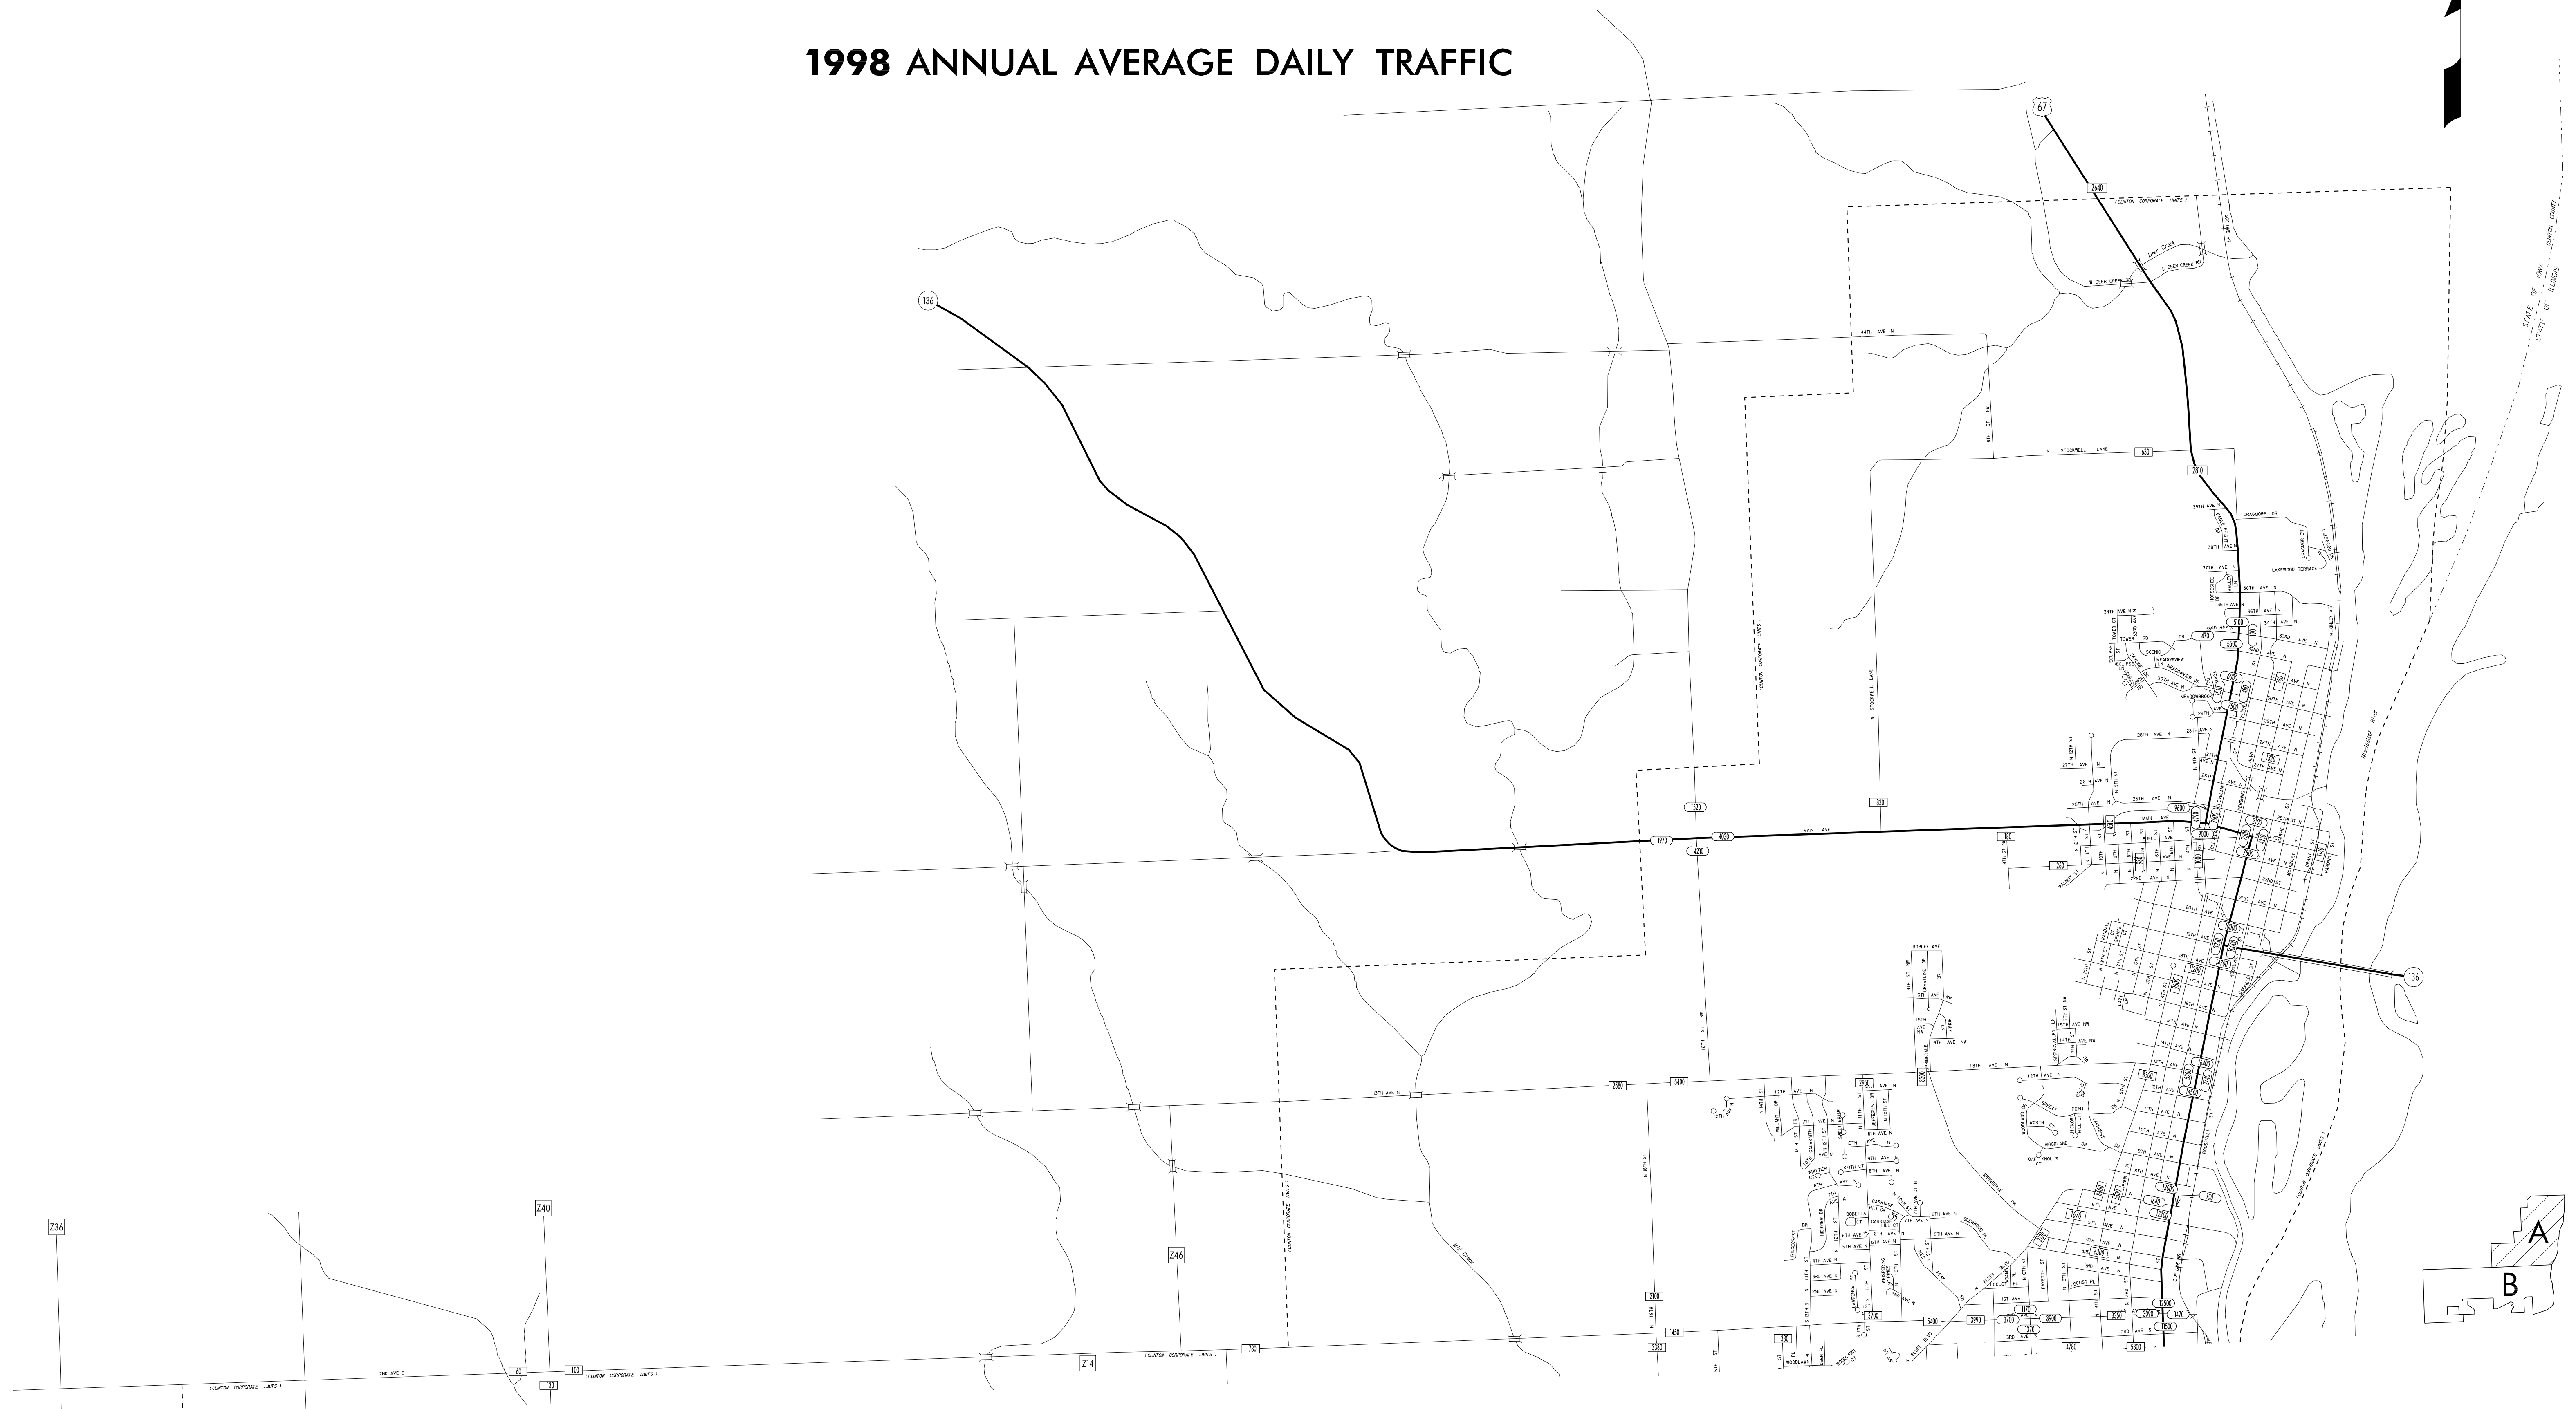

TRAFFIC FLOW MAP OF
CLINTON "A" MAP
CLINTON COUNTY
1998 ANNUAL AVERAGE DAILY TRAFFIC

TRAFFIC FLOW MAP OF CLINTON "B" MAP CLINTON COUNTY 1998 ANNUAL AVERAGE DAILY TRAFFIC