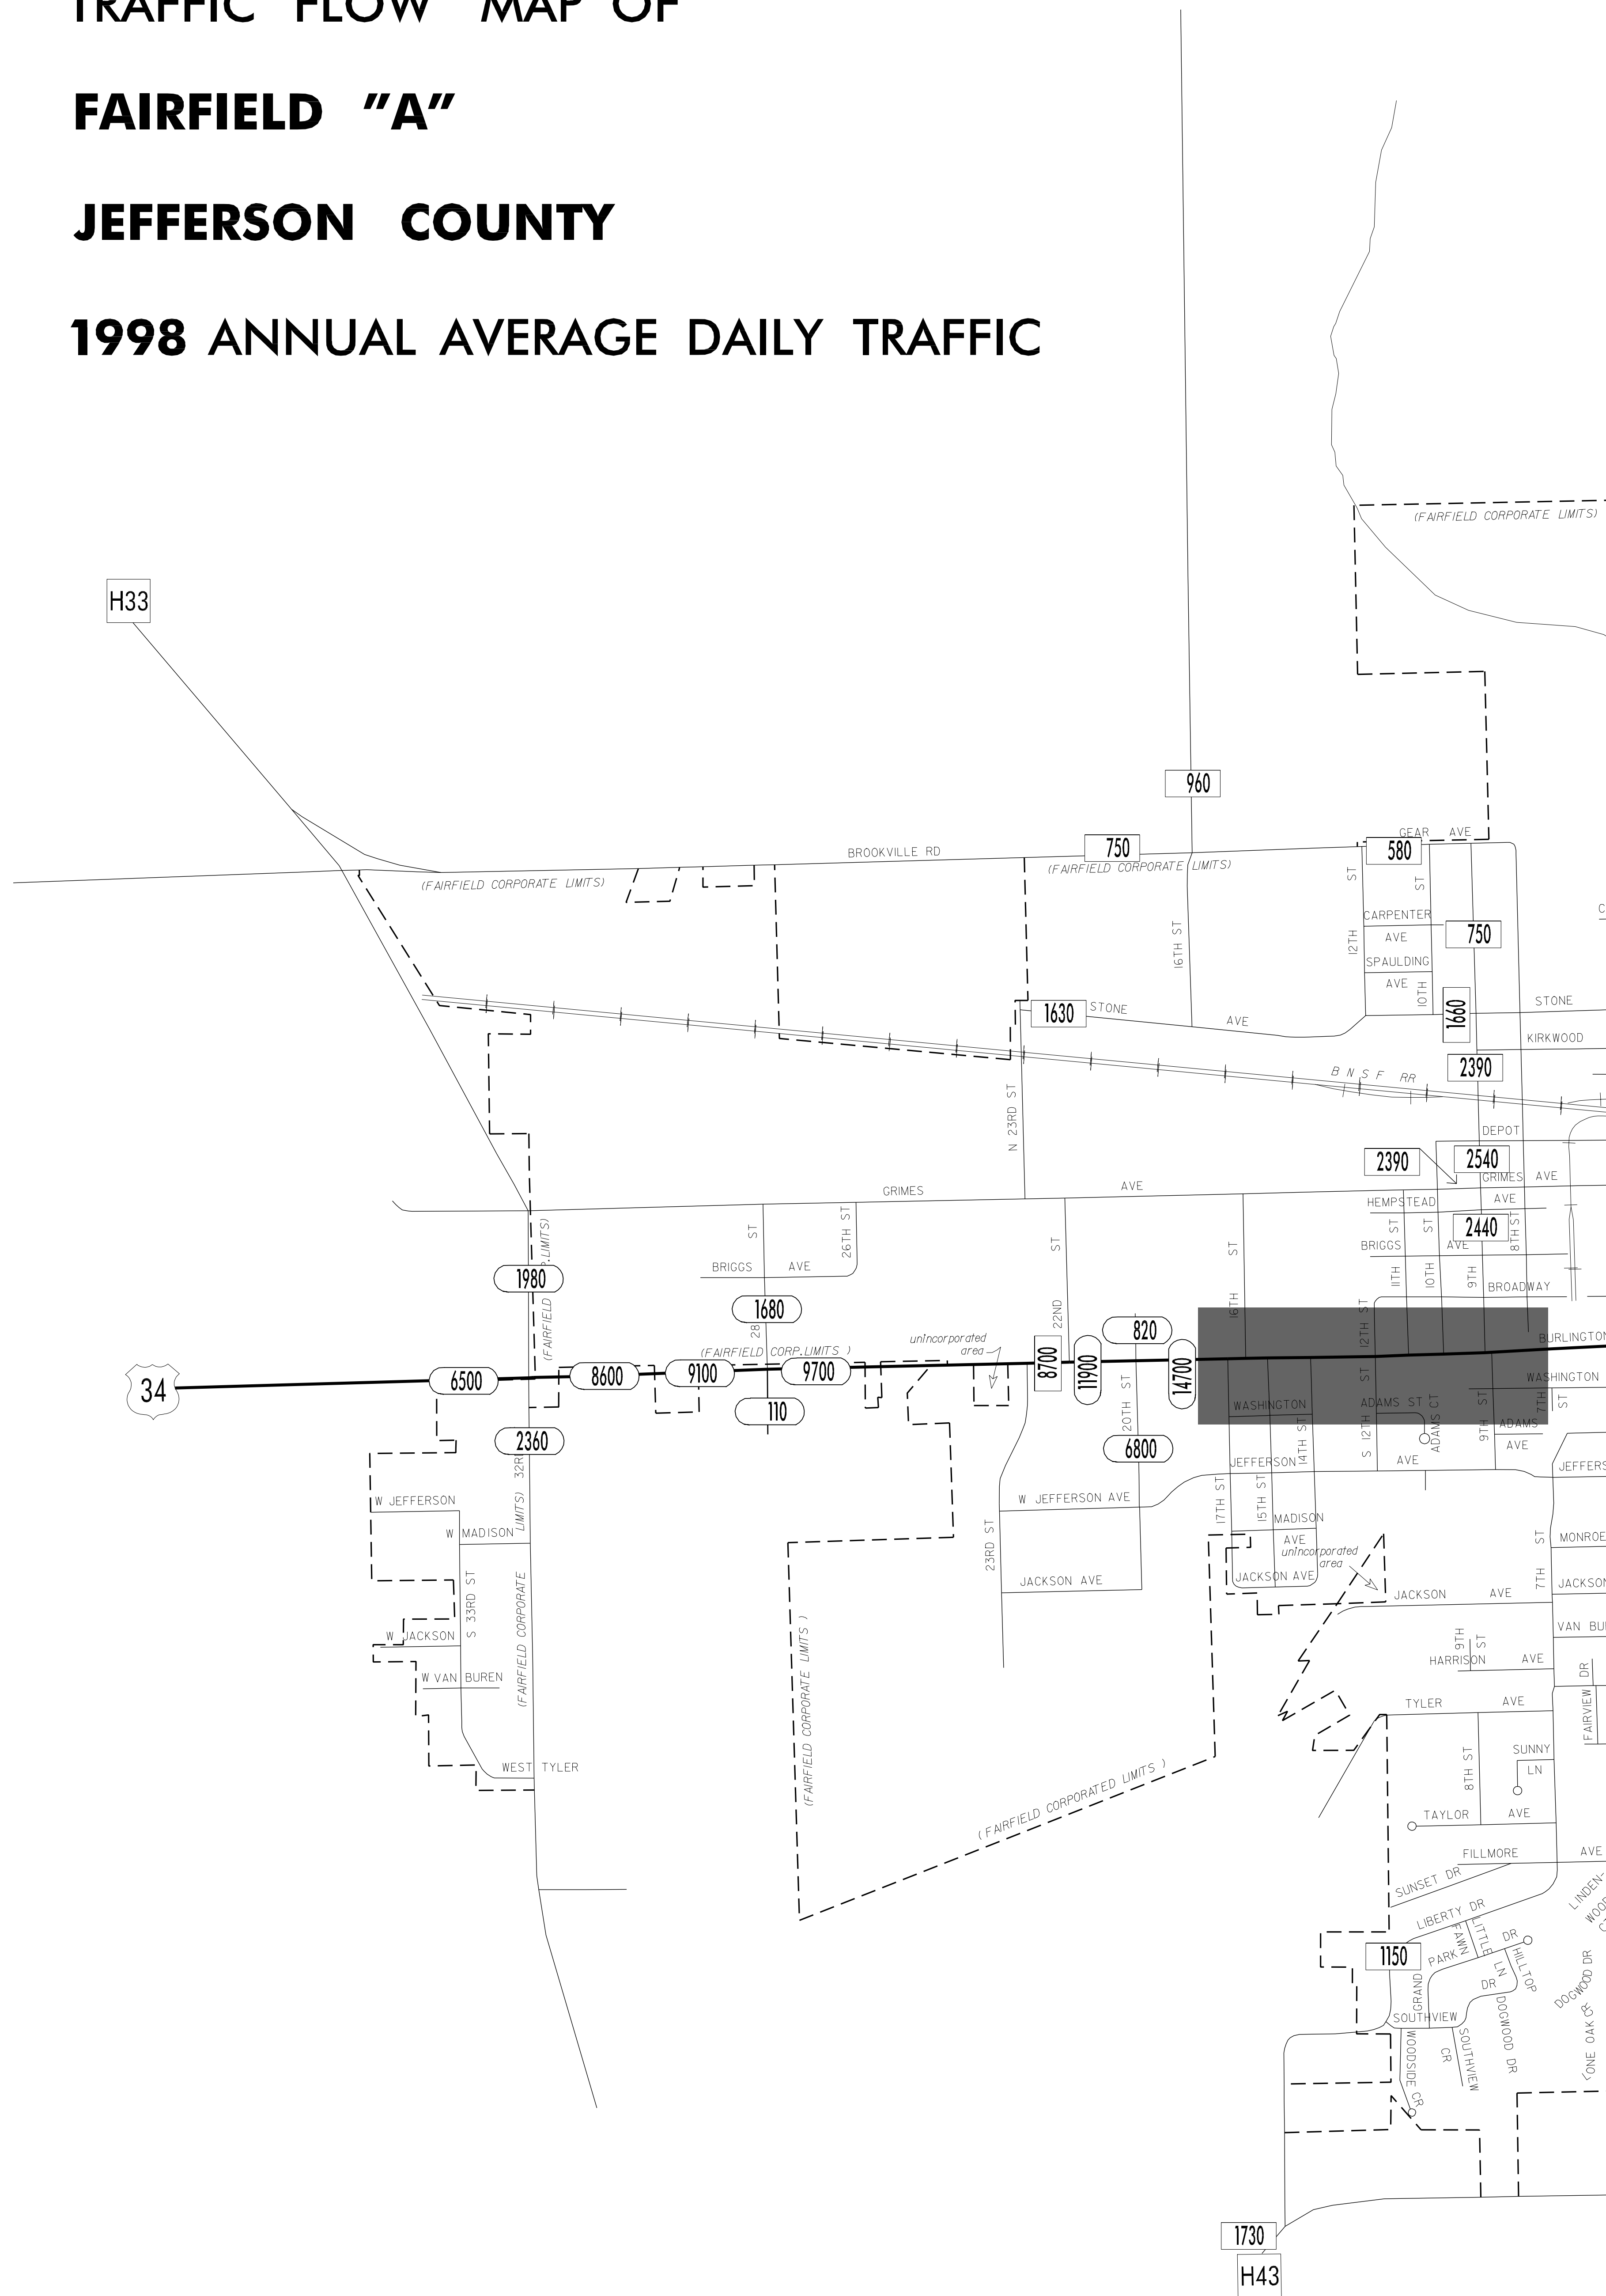

TRAFFIC FLOW MAP OF
FAIRFIELD "A"
JEFFERSON COUNTY
1998 ANNUAL AVERAGE DAILY TRAFFIC

**TRAFFIC FLOW MAP OF
FAIRFIELD "B"
JEFFERSON COUNTY
1998 ANNUAL AVERAGE DAILY TRAFFIC**