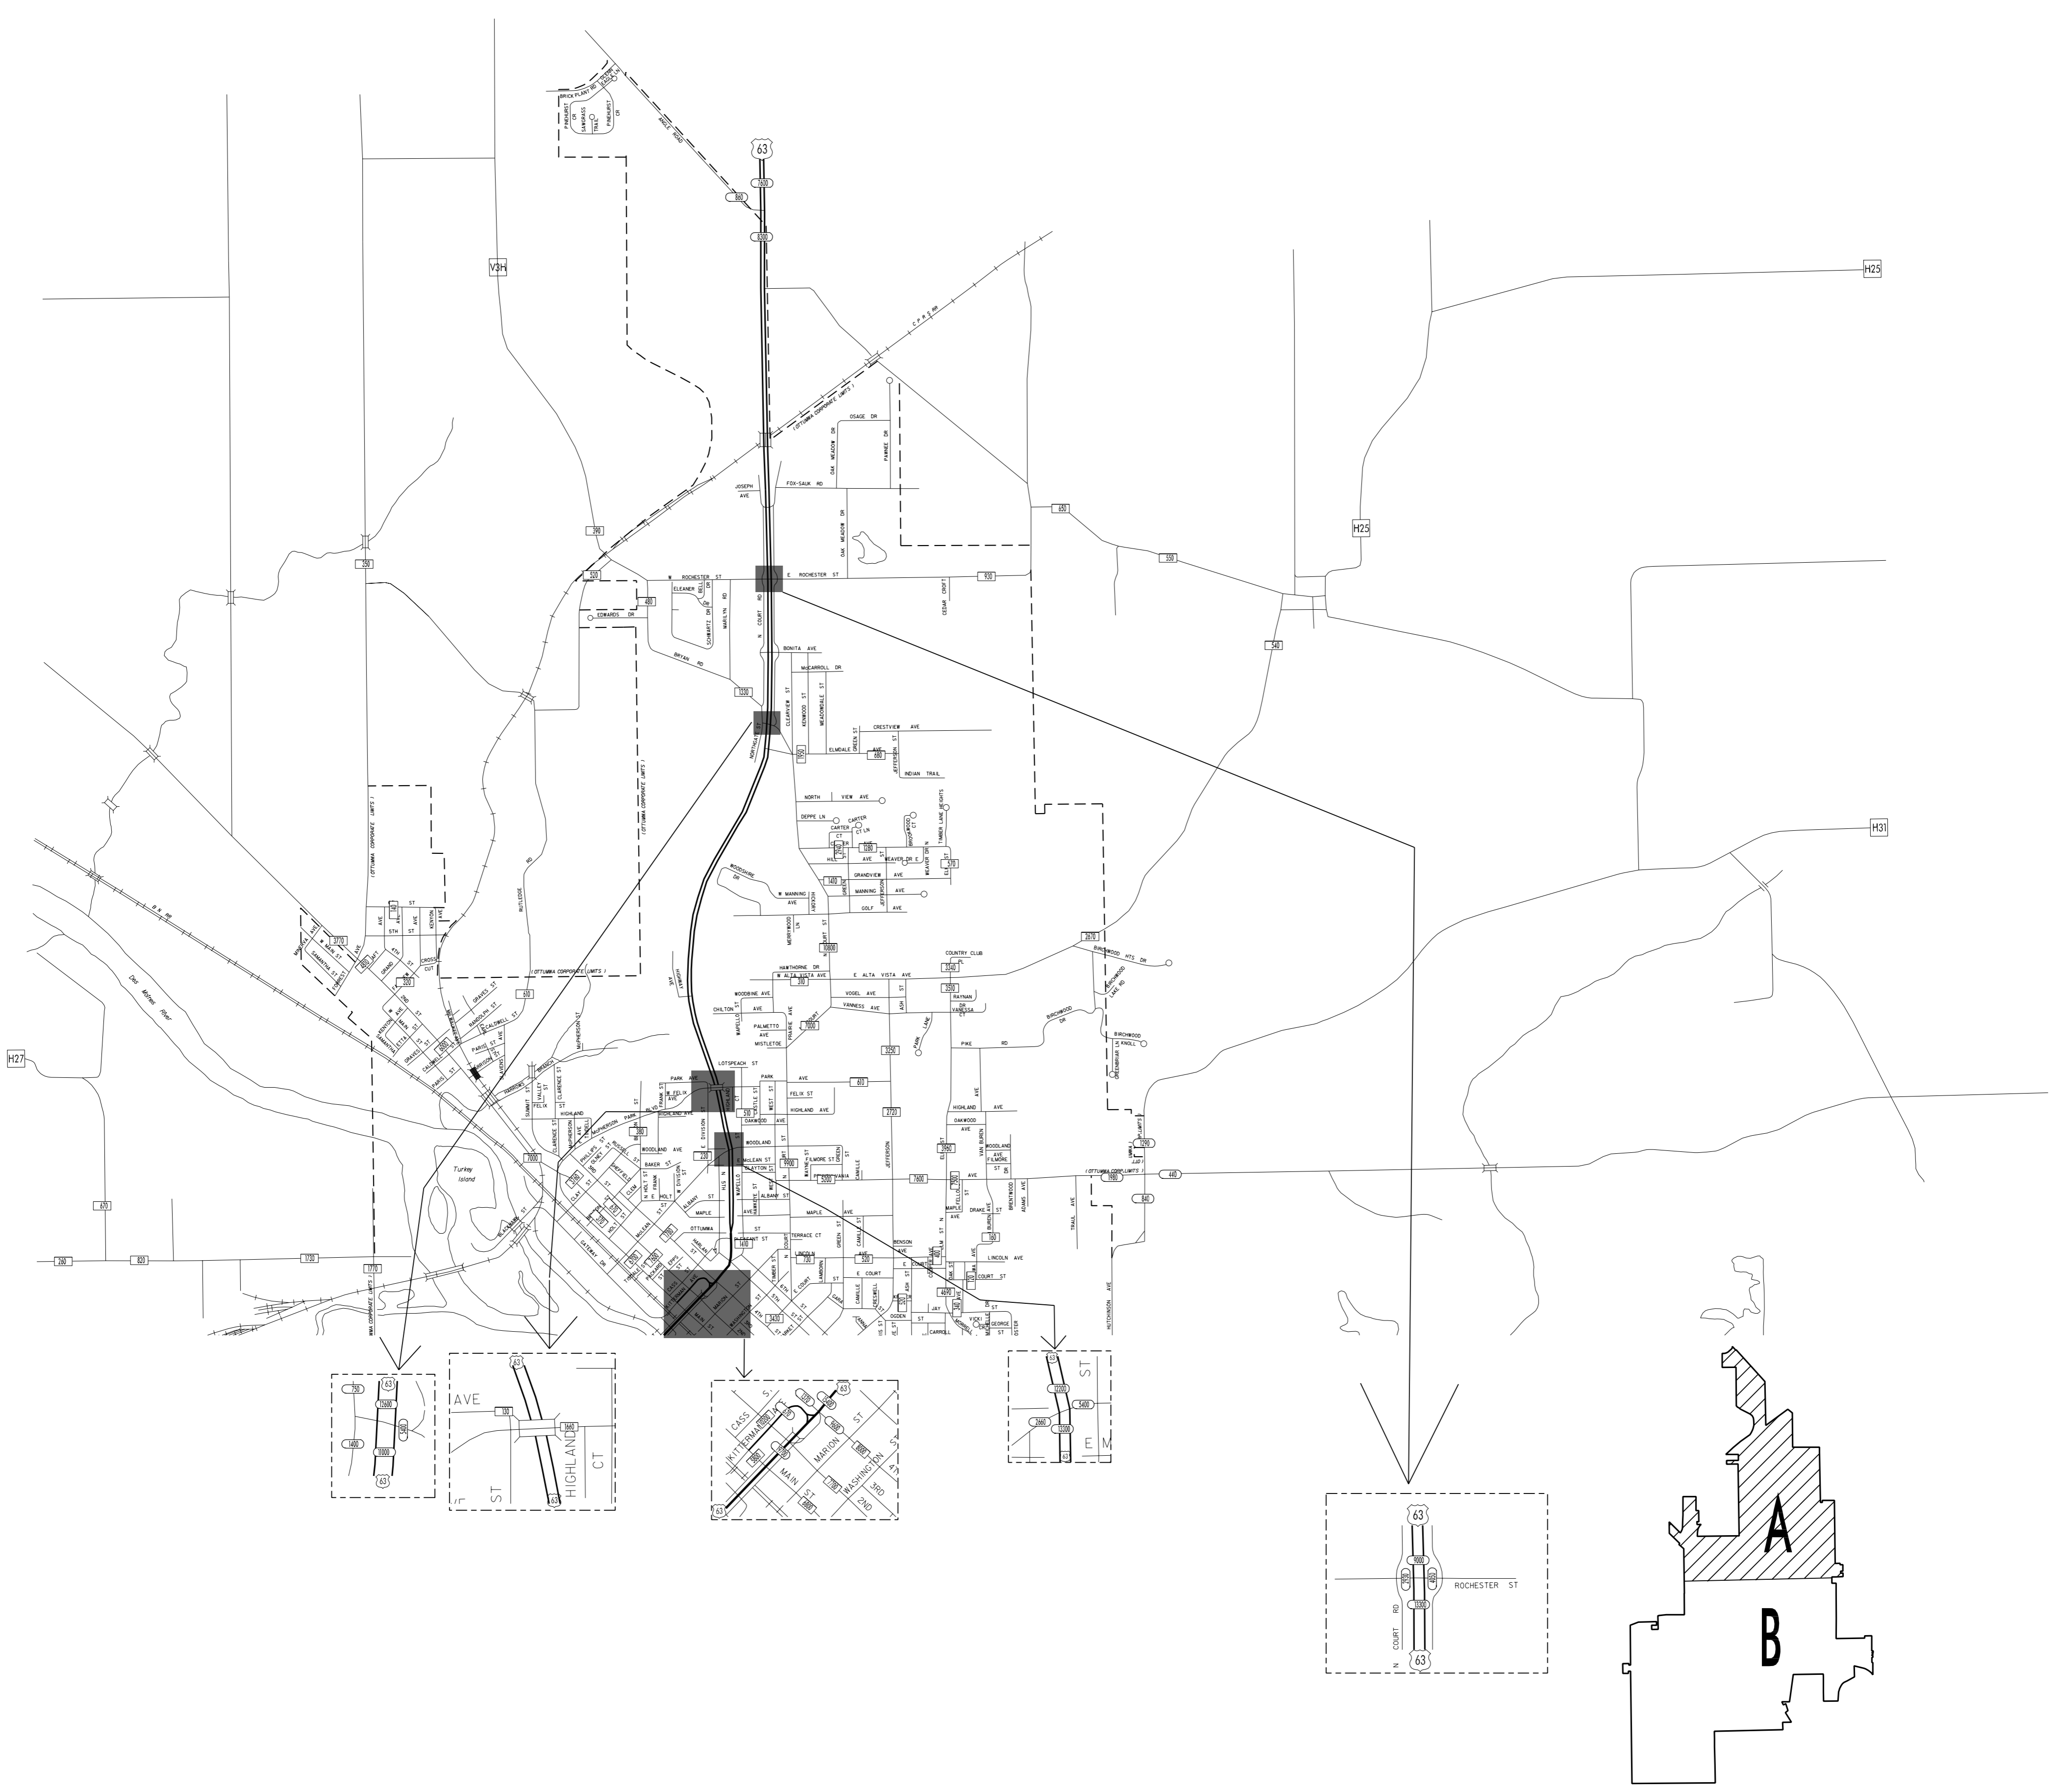

TRAFFIC FLOW MAP OF
OTTUMWA "A"
WAPELLO COUNTY
 1998 ANNUAL AVERAGE DAILY TRAFFIC

TRAFFIC FLOW MAP OF
OTTUMWA "B"
WAPELLO COUNTY
1998 ANNUAL AVERAGE DAILY TRAFFIC
 * REVISED 7/00