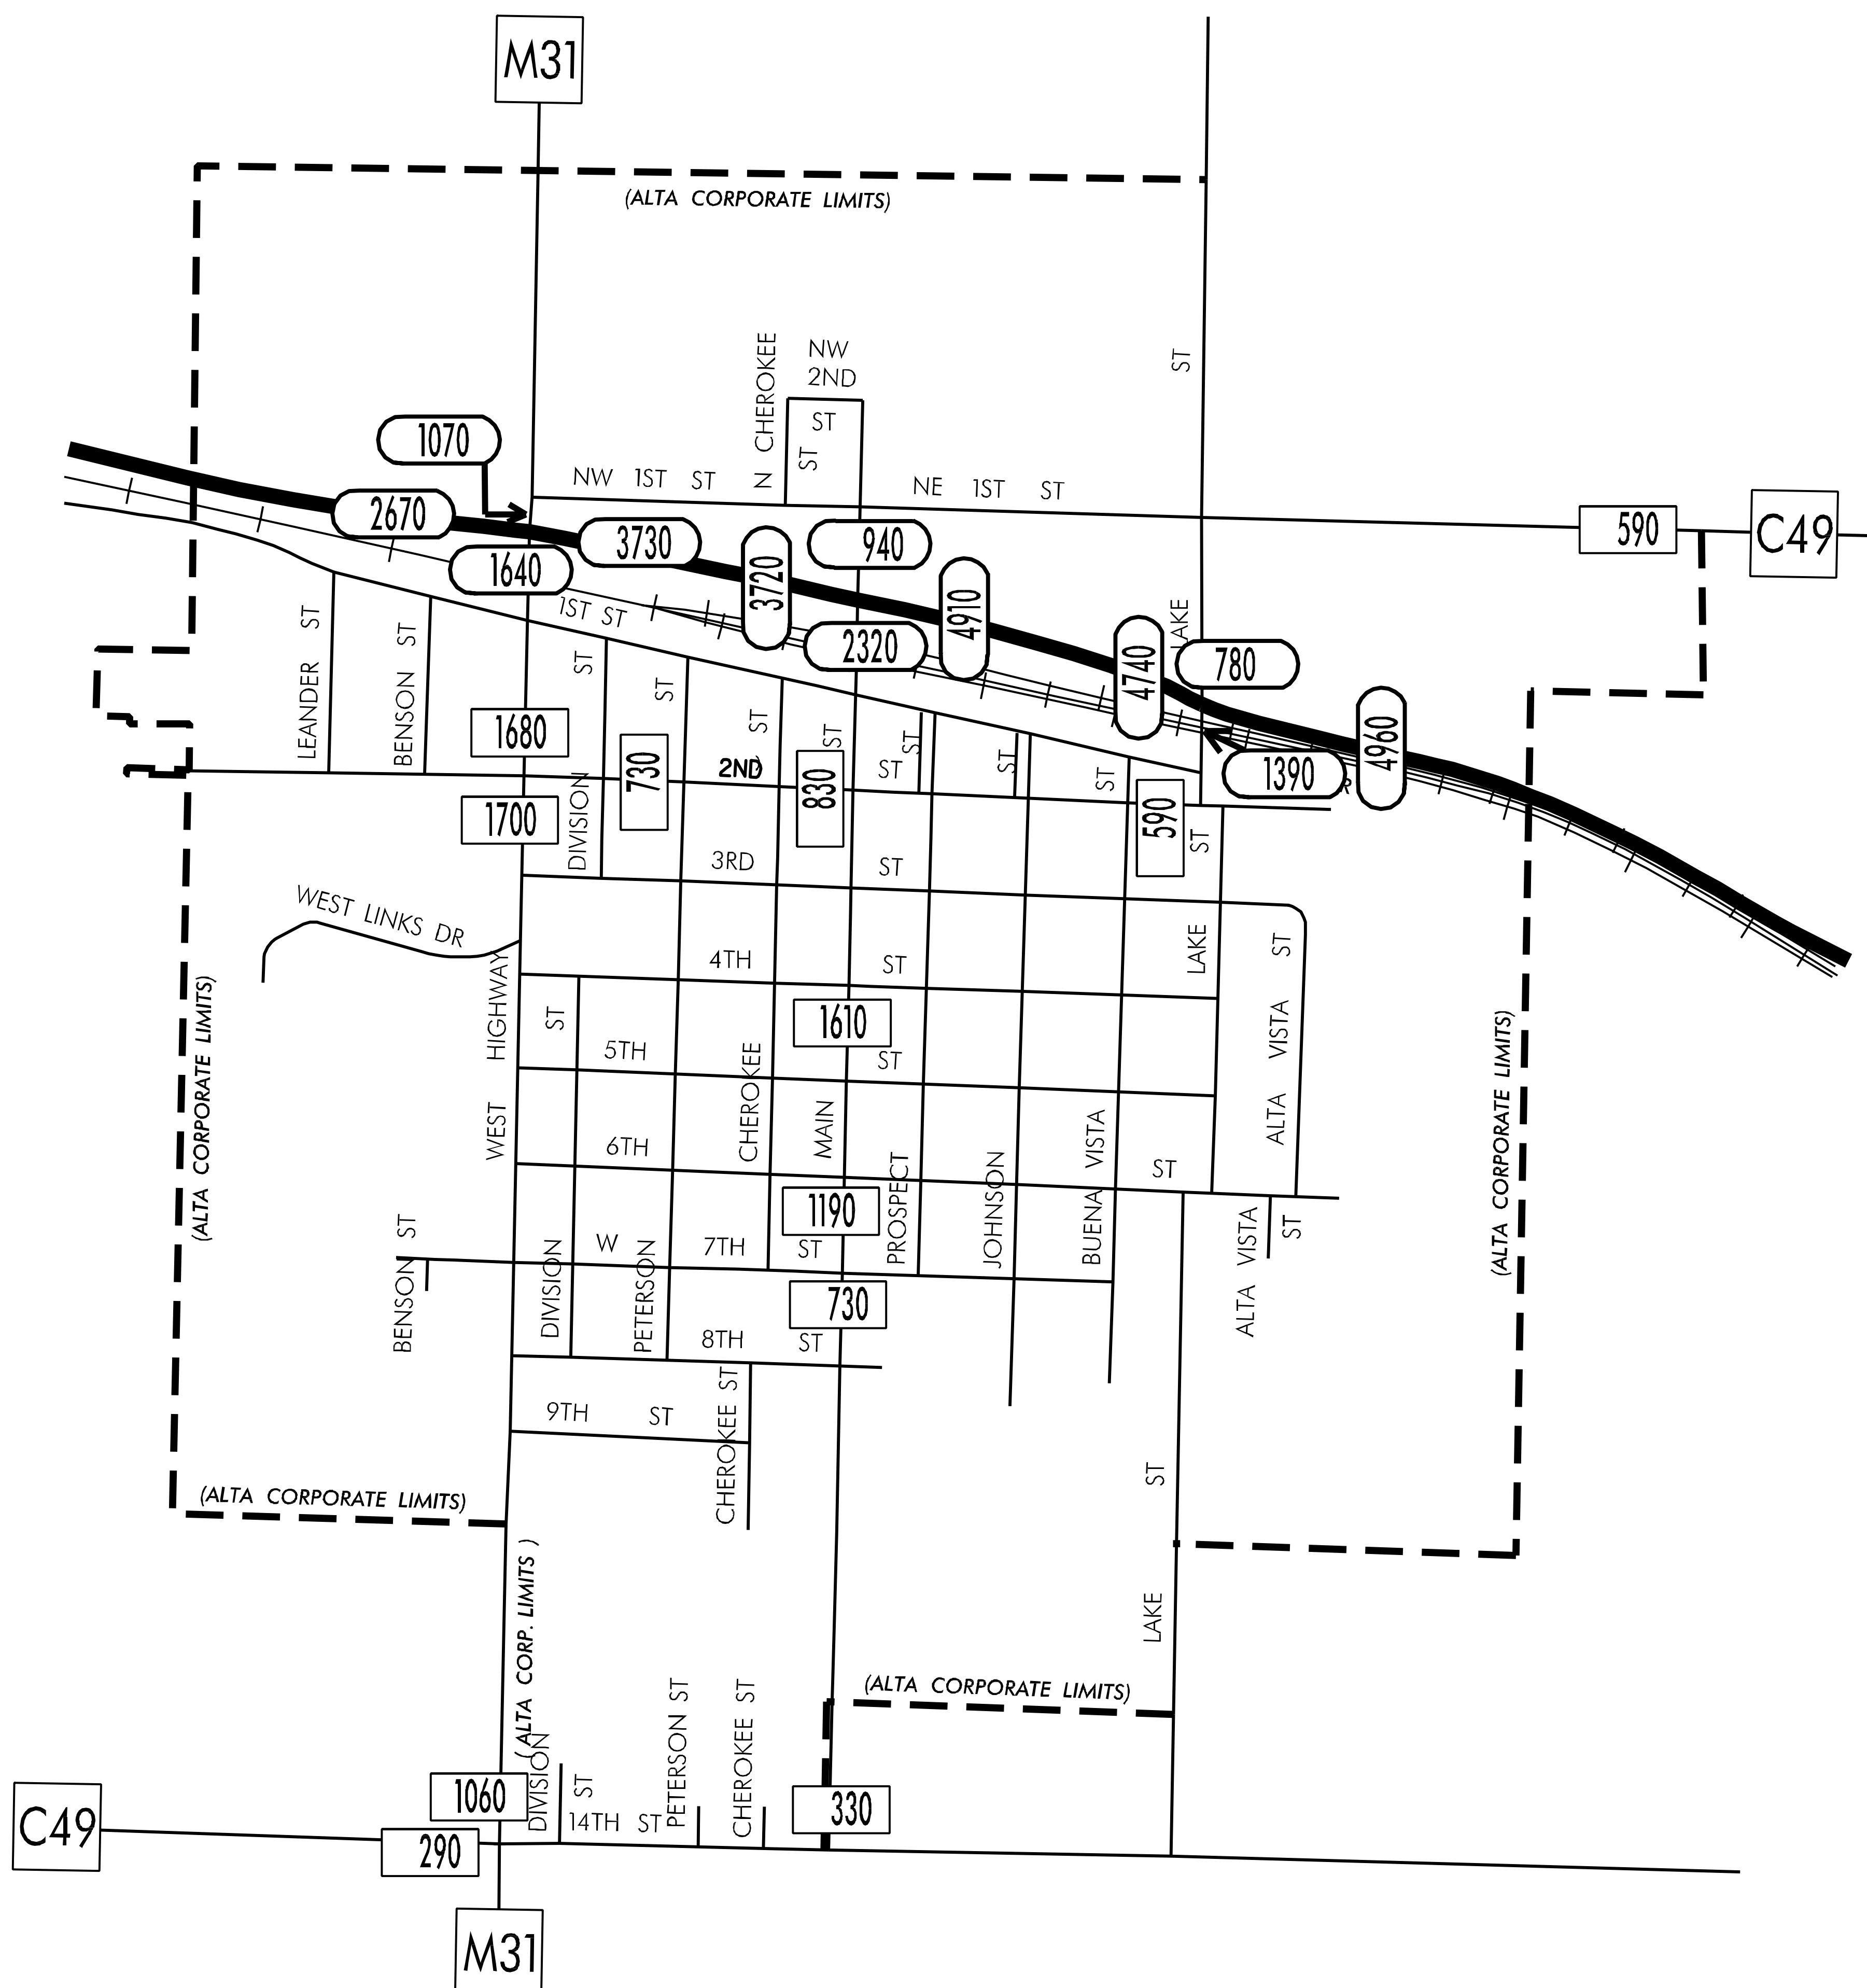

TRAFFIC FLOW MAP OF

ALTA

BUENA VISTA COUNTY

1999 ANNUAL AVERAGE DAILY TRAFFIC

LEGEND

RECORDER ONLY
 MANUAL COUNT