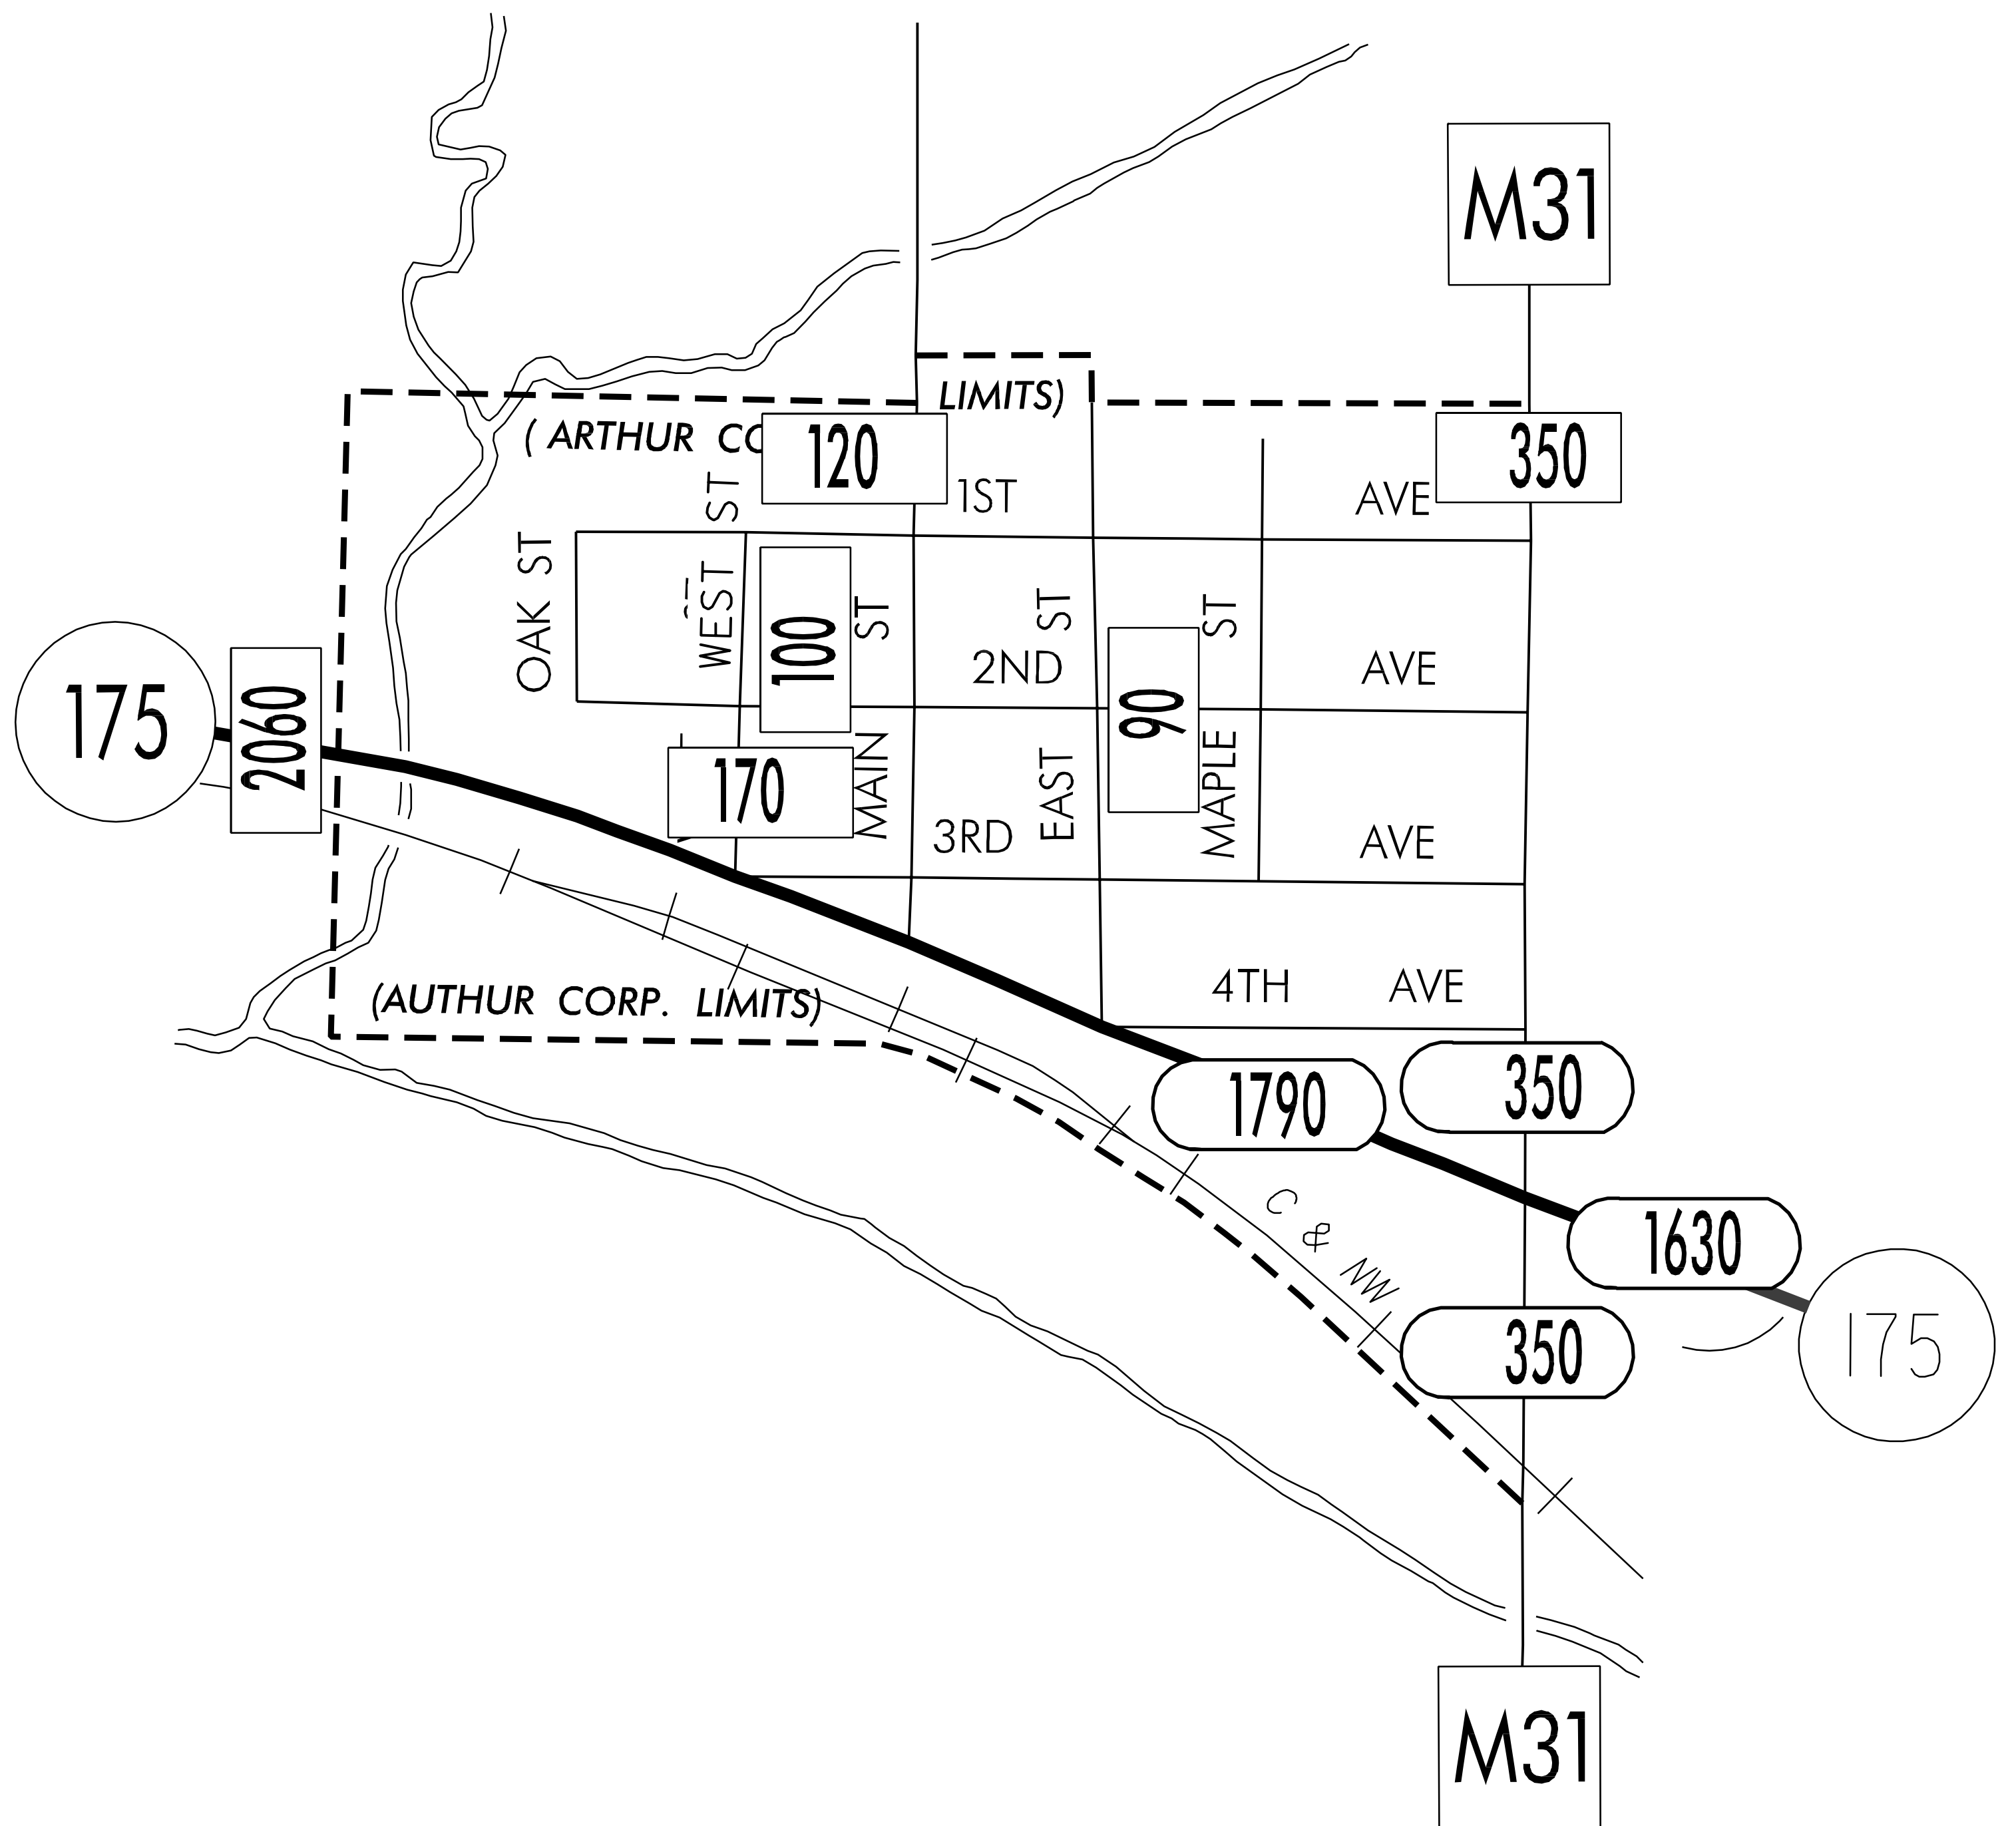

TRAFFIC FLOW MAP OF
ARTHUR
IDA COUNTY
1999 ANNUAL AVERAGE DAILY TRAFFIC

LEGEND

RECORDER ONLY 
 MANUAL COUNT 