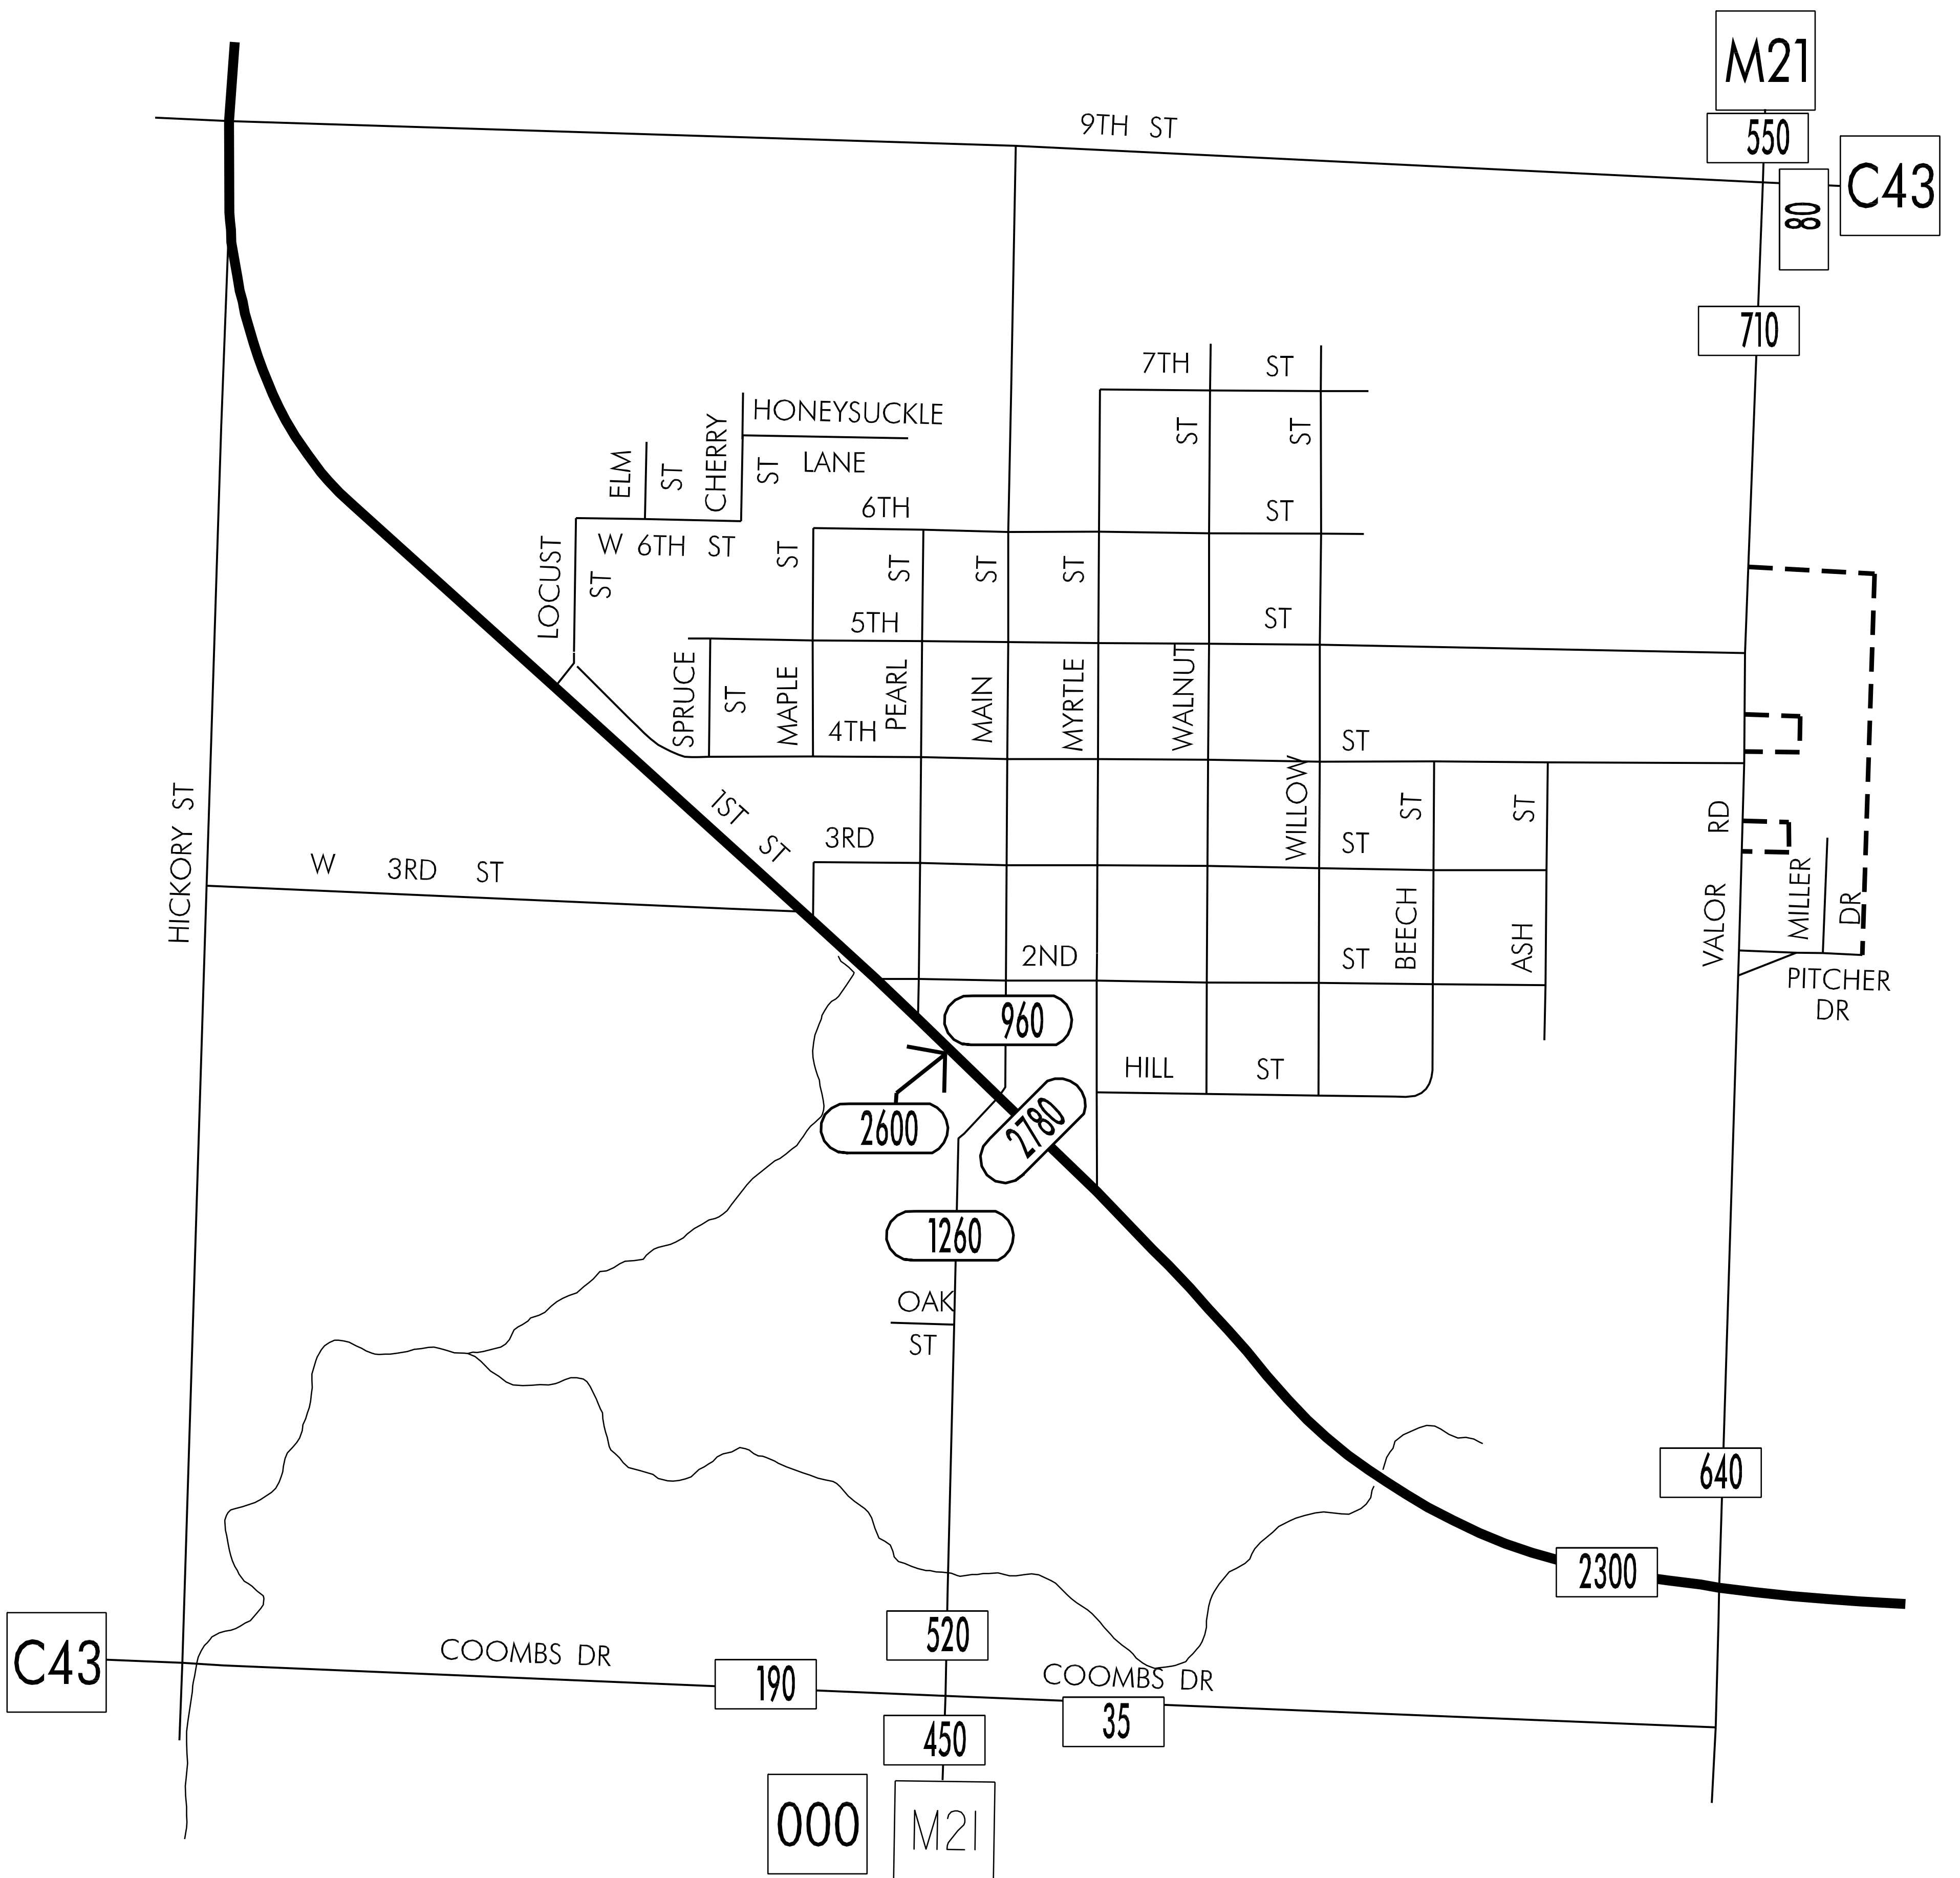

TRAFFIC FLOW MAP OF

AURELIA

CHEROKEE COUNTY

1999 ANNUAL AVERAGE DAILY TRAFFIC

LEGEND

RECORDER ONLY
 MANUAL COUNT