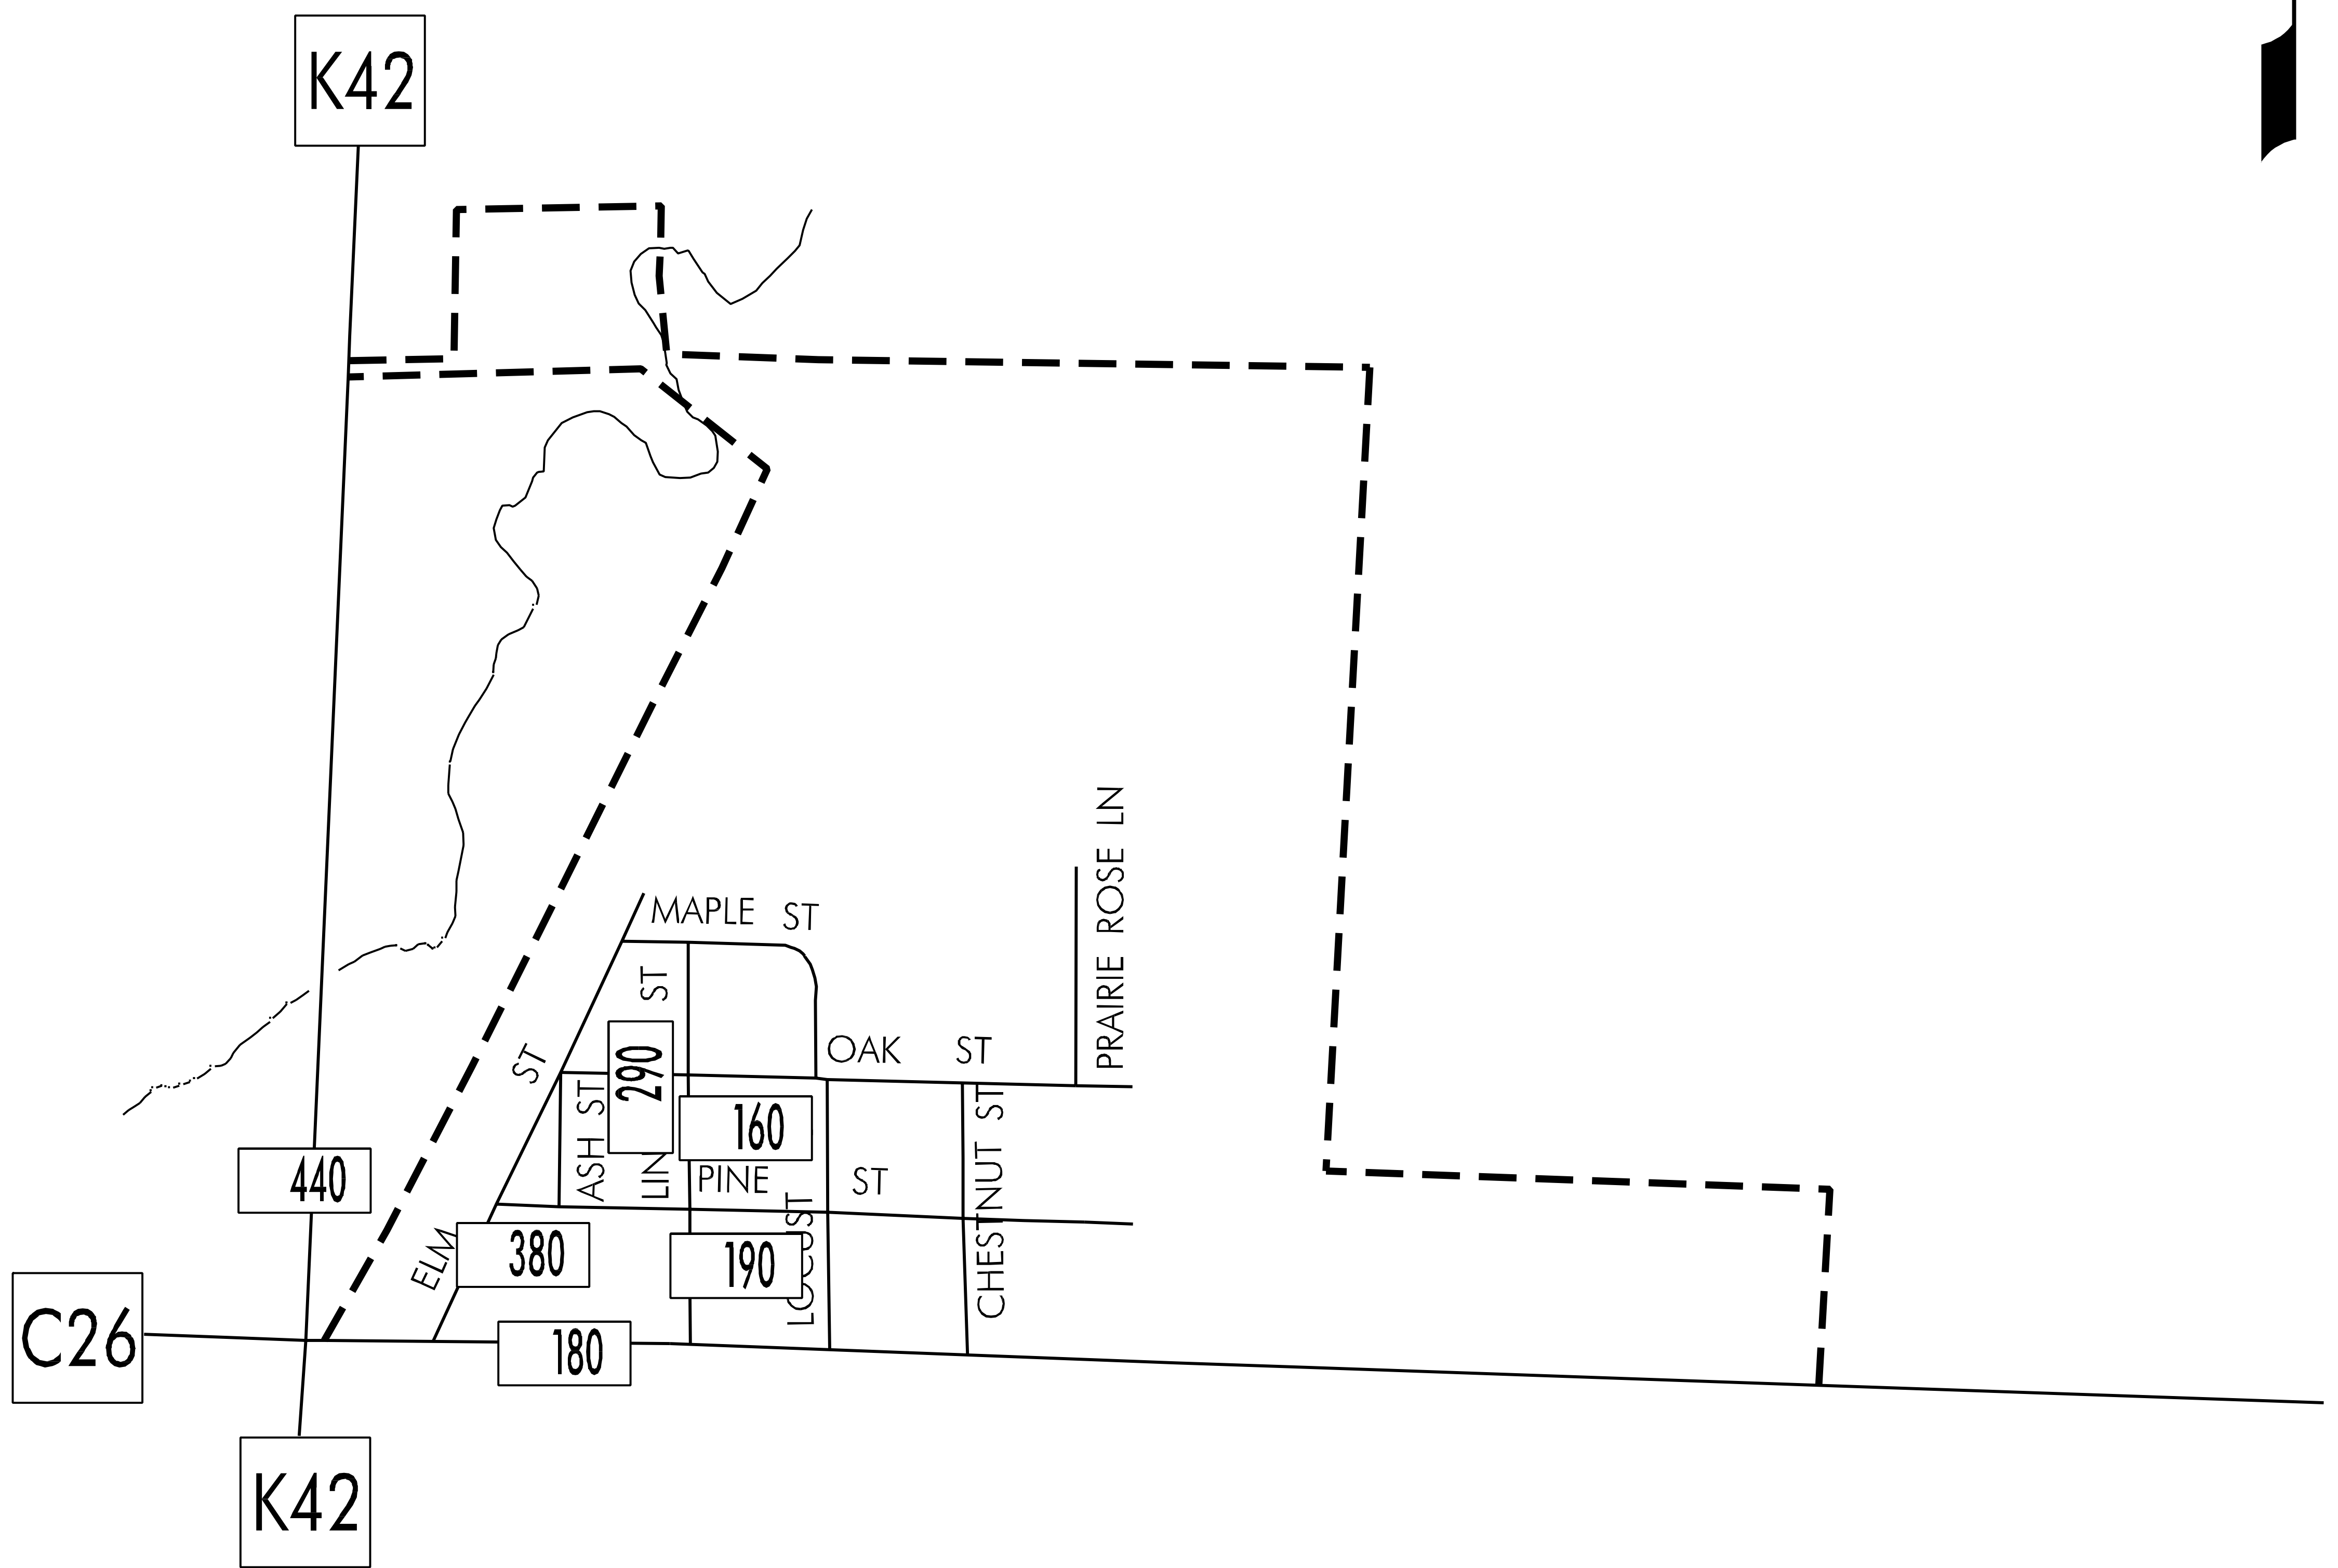

TRAFFIC FLOW MAP OF

BRUNSVILLE

PLYMOUTH COUNTY

1999 ANNUAL AVERAGE DAILY TRAFFIC

LEGEND

RECORDER ONLY 
 MANUAL COUNT 