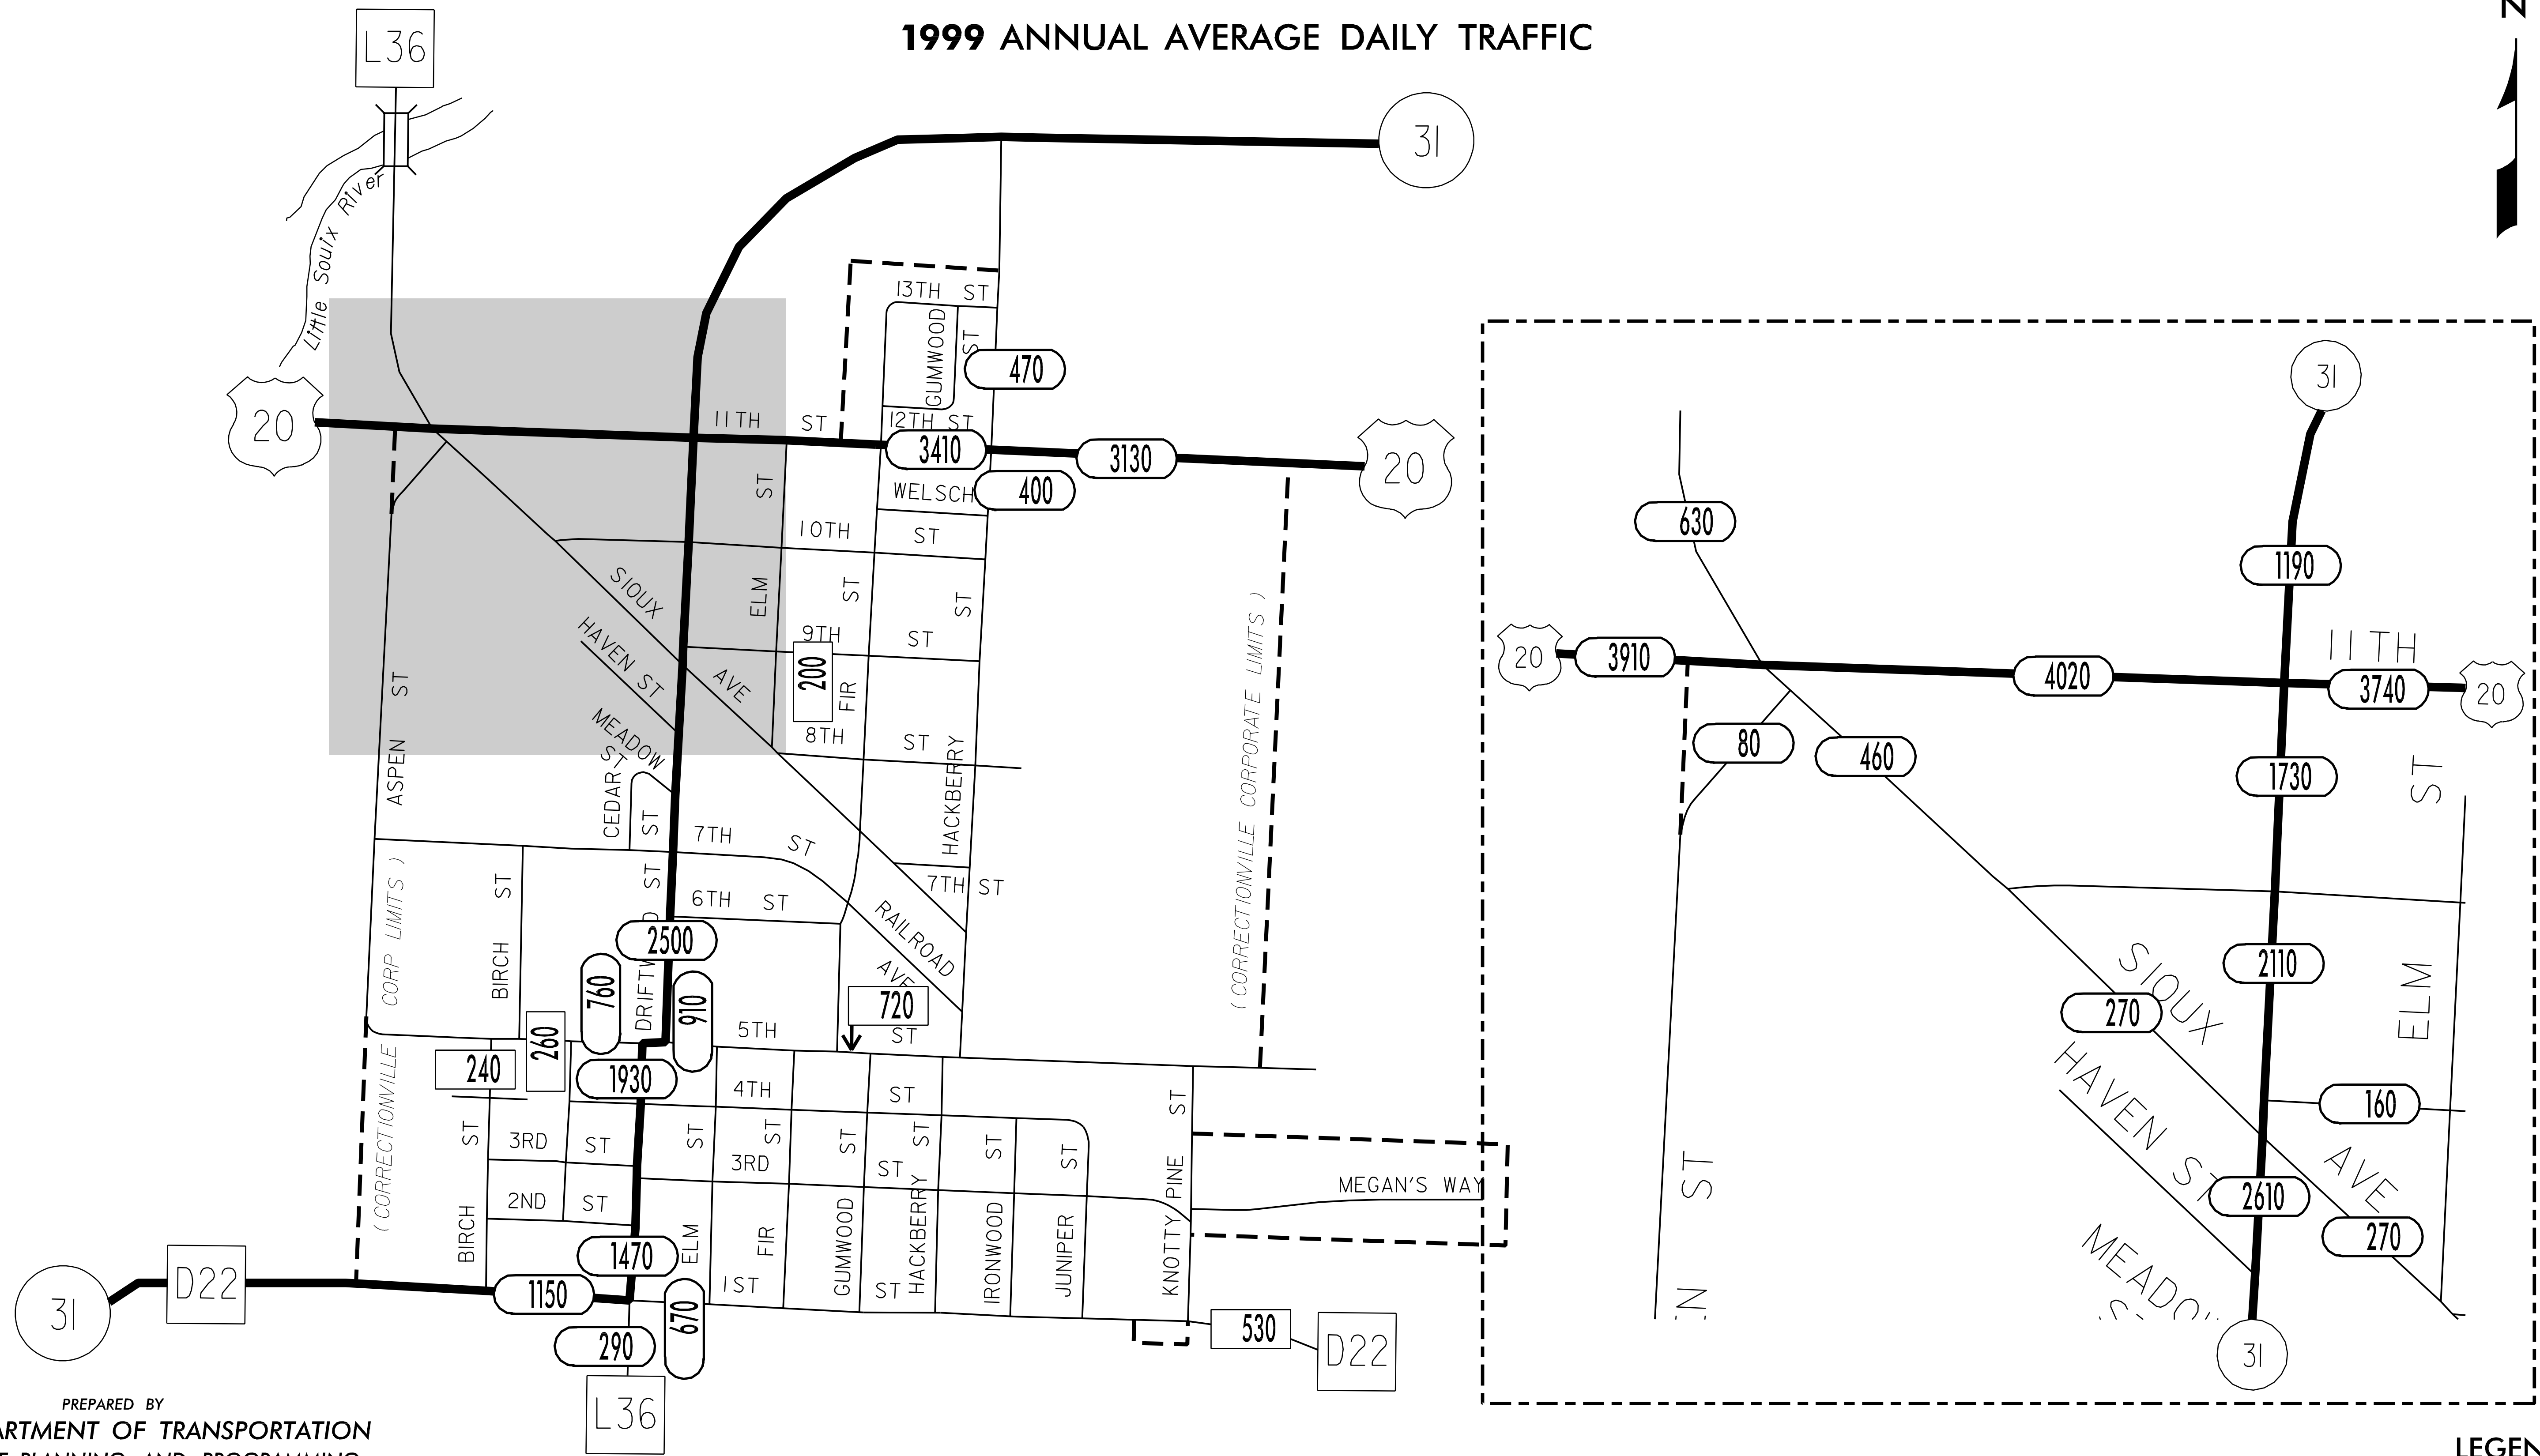

**TRAFFIC FLOW MAP OF  
CORRECTIONVILLE  
WOODBURY COUNTY  
1999 ANNUAL AVERAGE DAILY TRAFFIC**

**LEGEND**

RECORDER ONLY   
MANUAL COUNT 