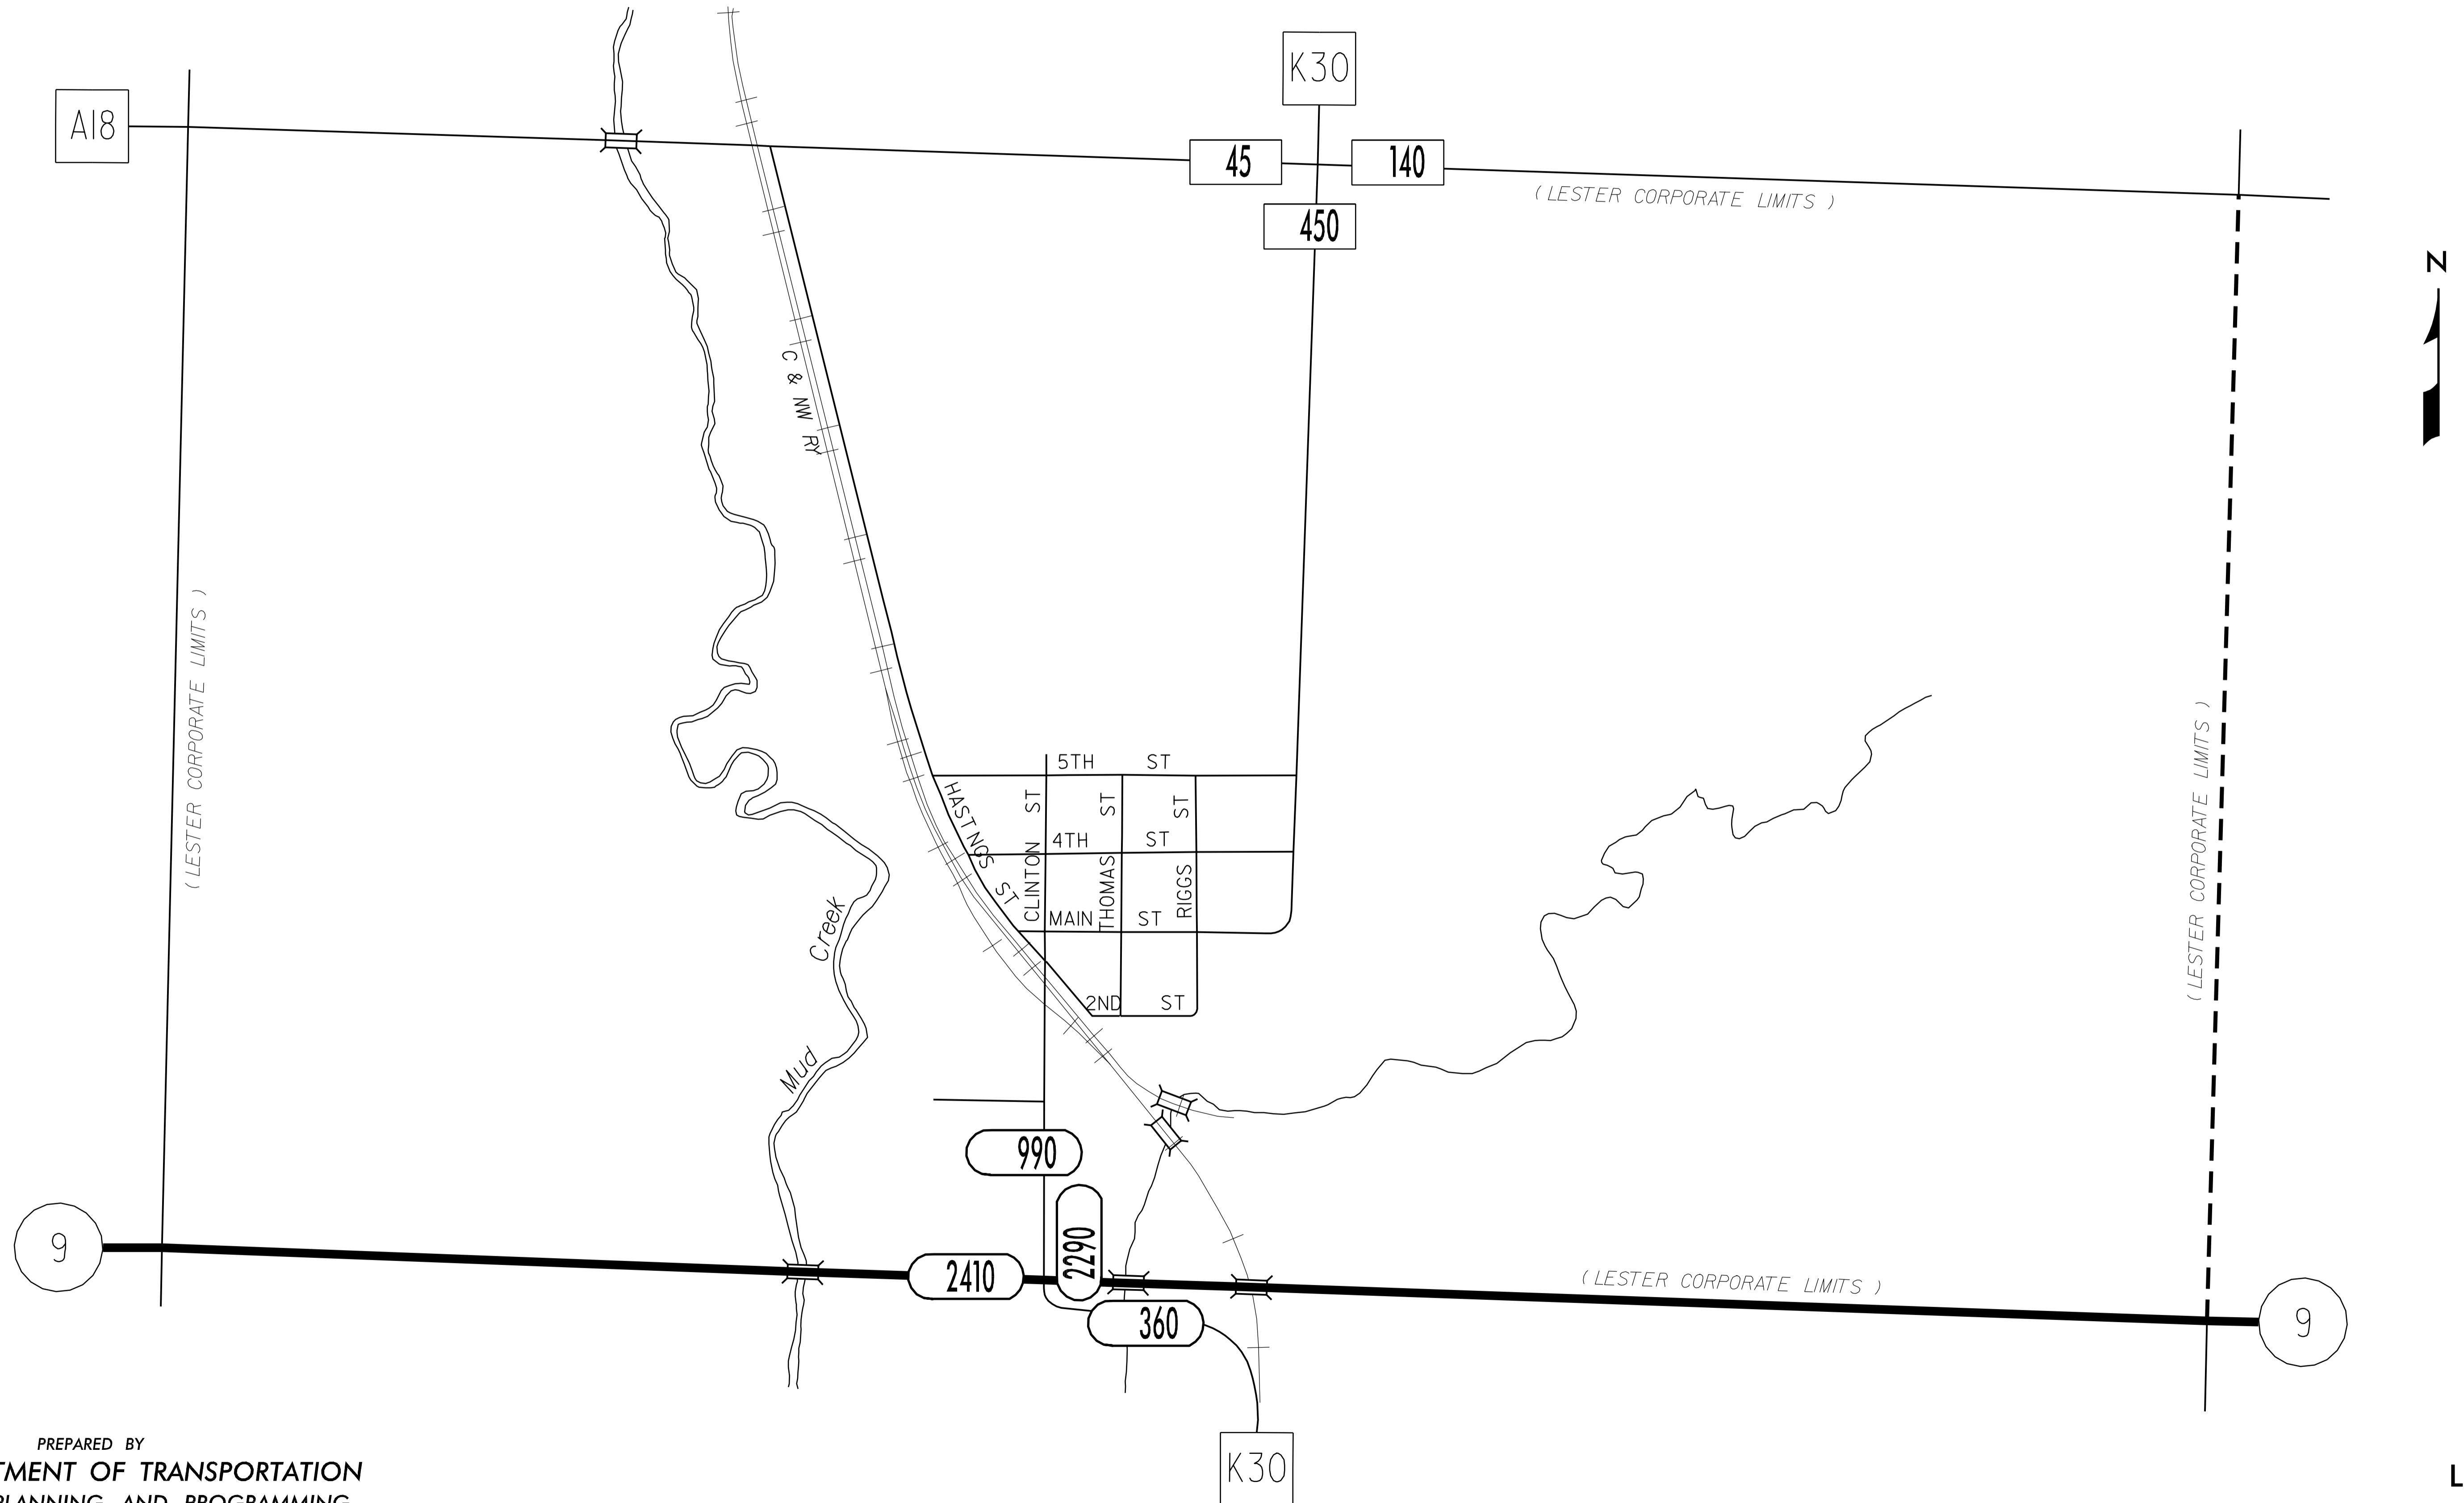

TRAFFIC FLOW MAP OF

LESTER

LYON COUNTY

1999 ANNUAL AVERAGE DAILY TRAFFIC

LEGEND

RECORDER ONLY 
 MANUAL COUNT 