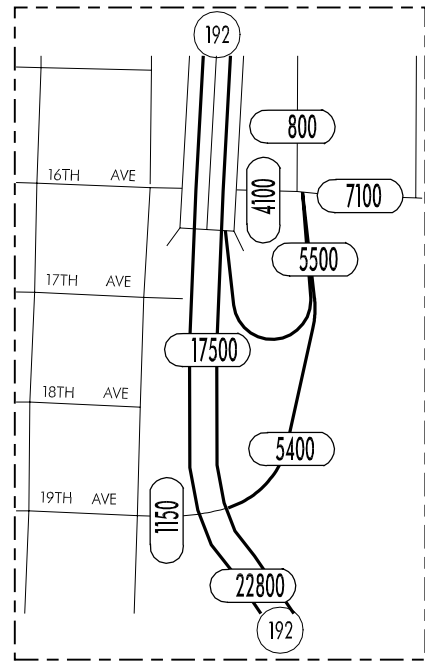

TRAFFIC FLOW MAP OF COUNCIL BLUFFS A POTTAWATTAMIE COUNTY 2000 ANNUAL AVERAGE DAILY TRAFFIC

TRAFFIC FLOW MAP OF
COUNCIL BLUFFS C
POTTAWATTAMIE COUNTY
2000 ANNUAL AVERAGE DAILY TRAFFIC

TRAFFIC FLOW MAP OF
COUNCIL BLUFFS D
POTTAWATTAMIE COUNTY
 2000 ANNUAL AVERAGE DAILY TRAFFIC