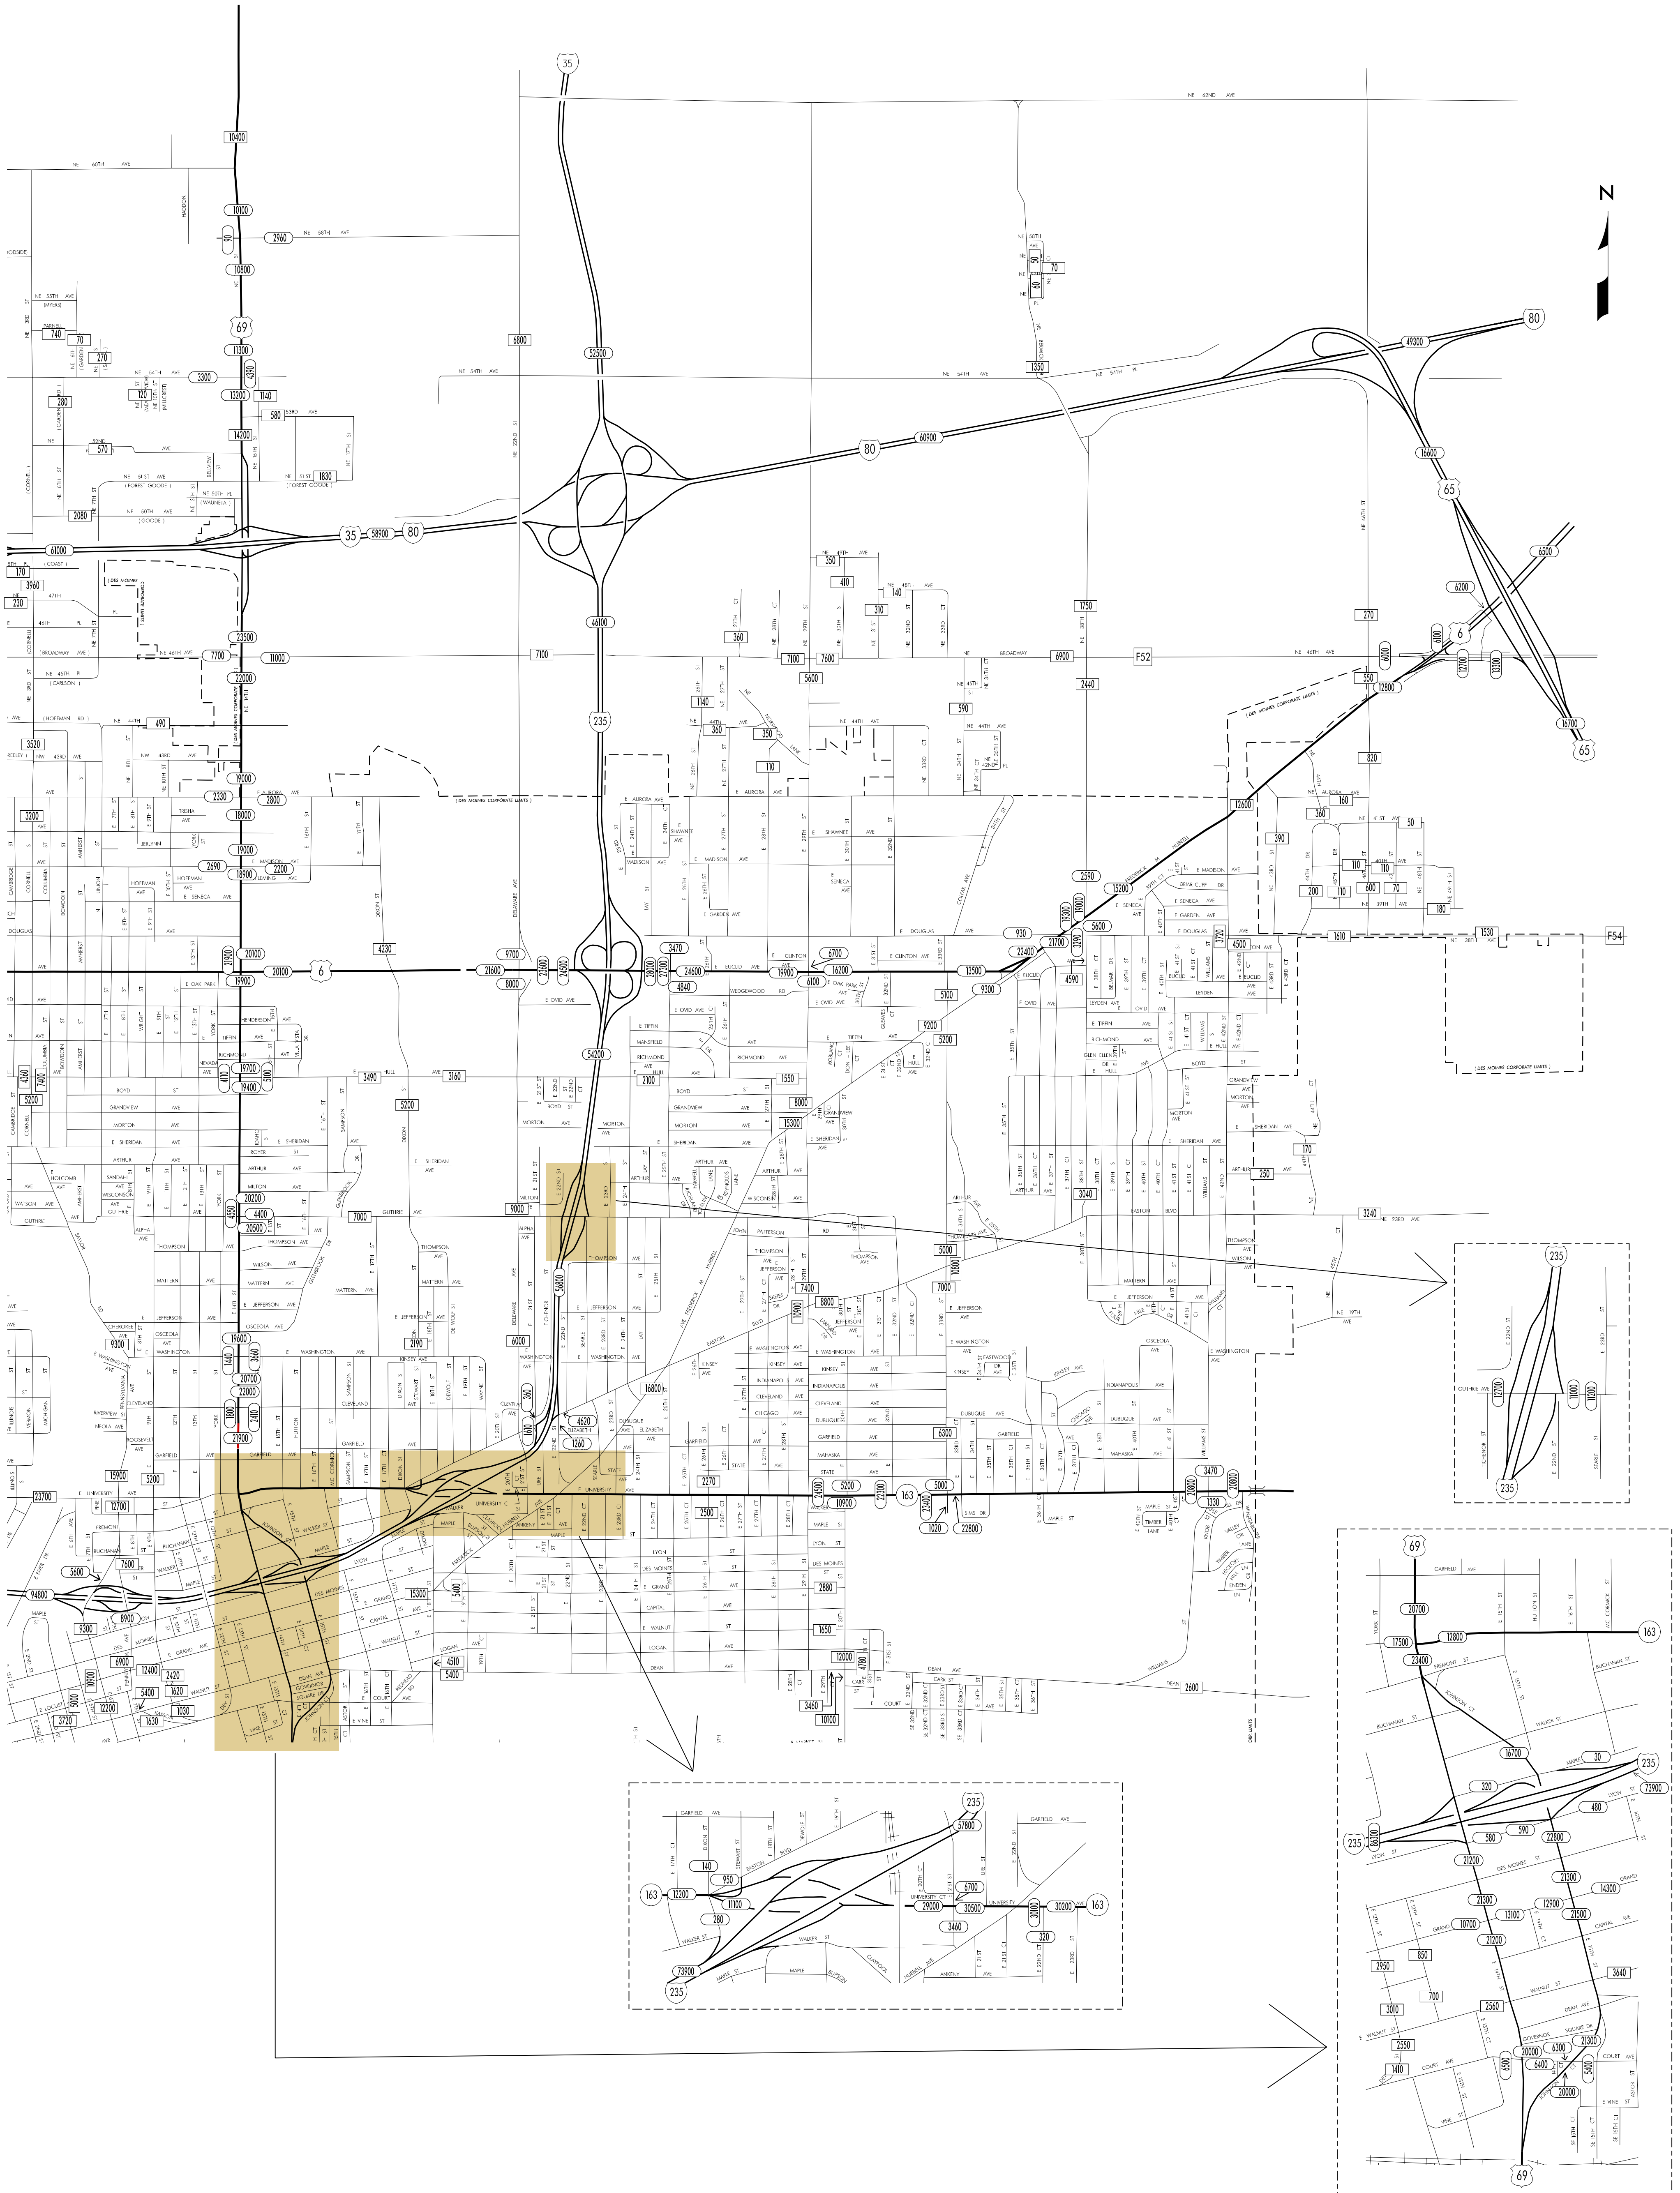

TRAFFIC FLOW MAP OF
DES MOINES "A"
POLK COUNTY
 2000 ANNUAL AVERAGE DAILY TRAFFIC

TRAFFIC FLOW MAP OF
DES MOINES "B"
POLK COUNTY
2000 ANNUAL AVERAGE DAILY TRAFFIC

TRAFFIC FLOW MAP OF
DES MOINES "C"
POLK COUNTY
 2000 ANNUAL AVERAGE DAILY TRAFFIC

TRAFFIC FLOW MAP OF
DES MOINES "D"
POLK COUNTY
 2000 ANNUAL AVERAGE DAILY TRAFFIC