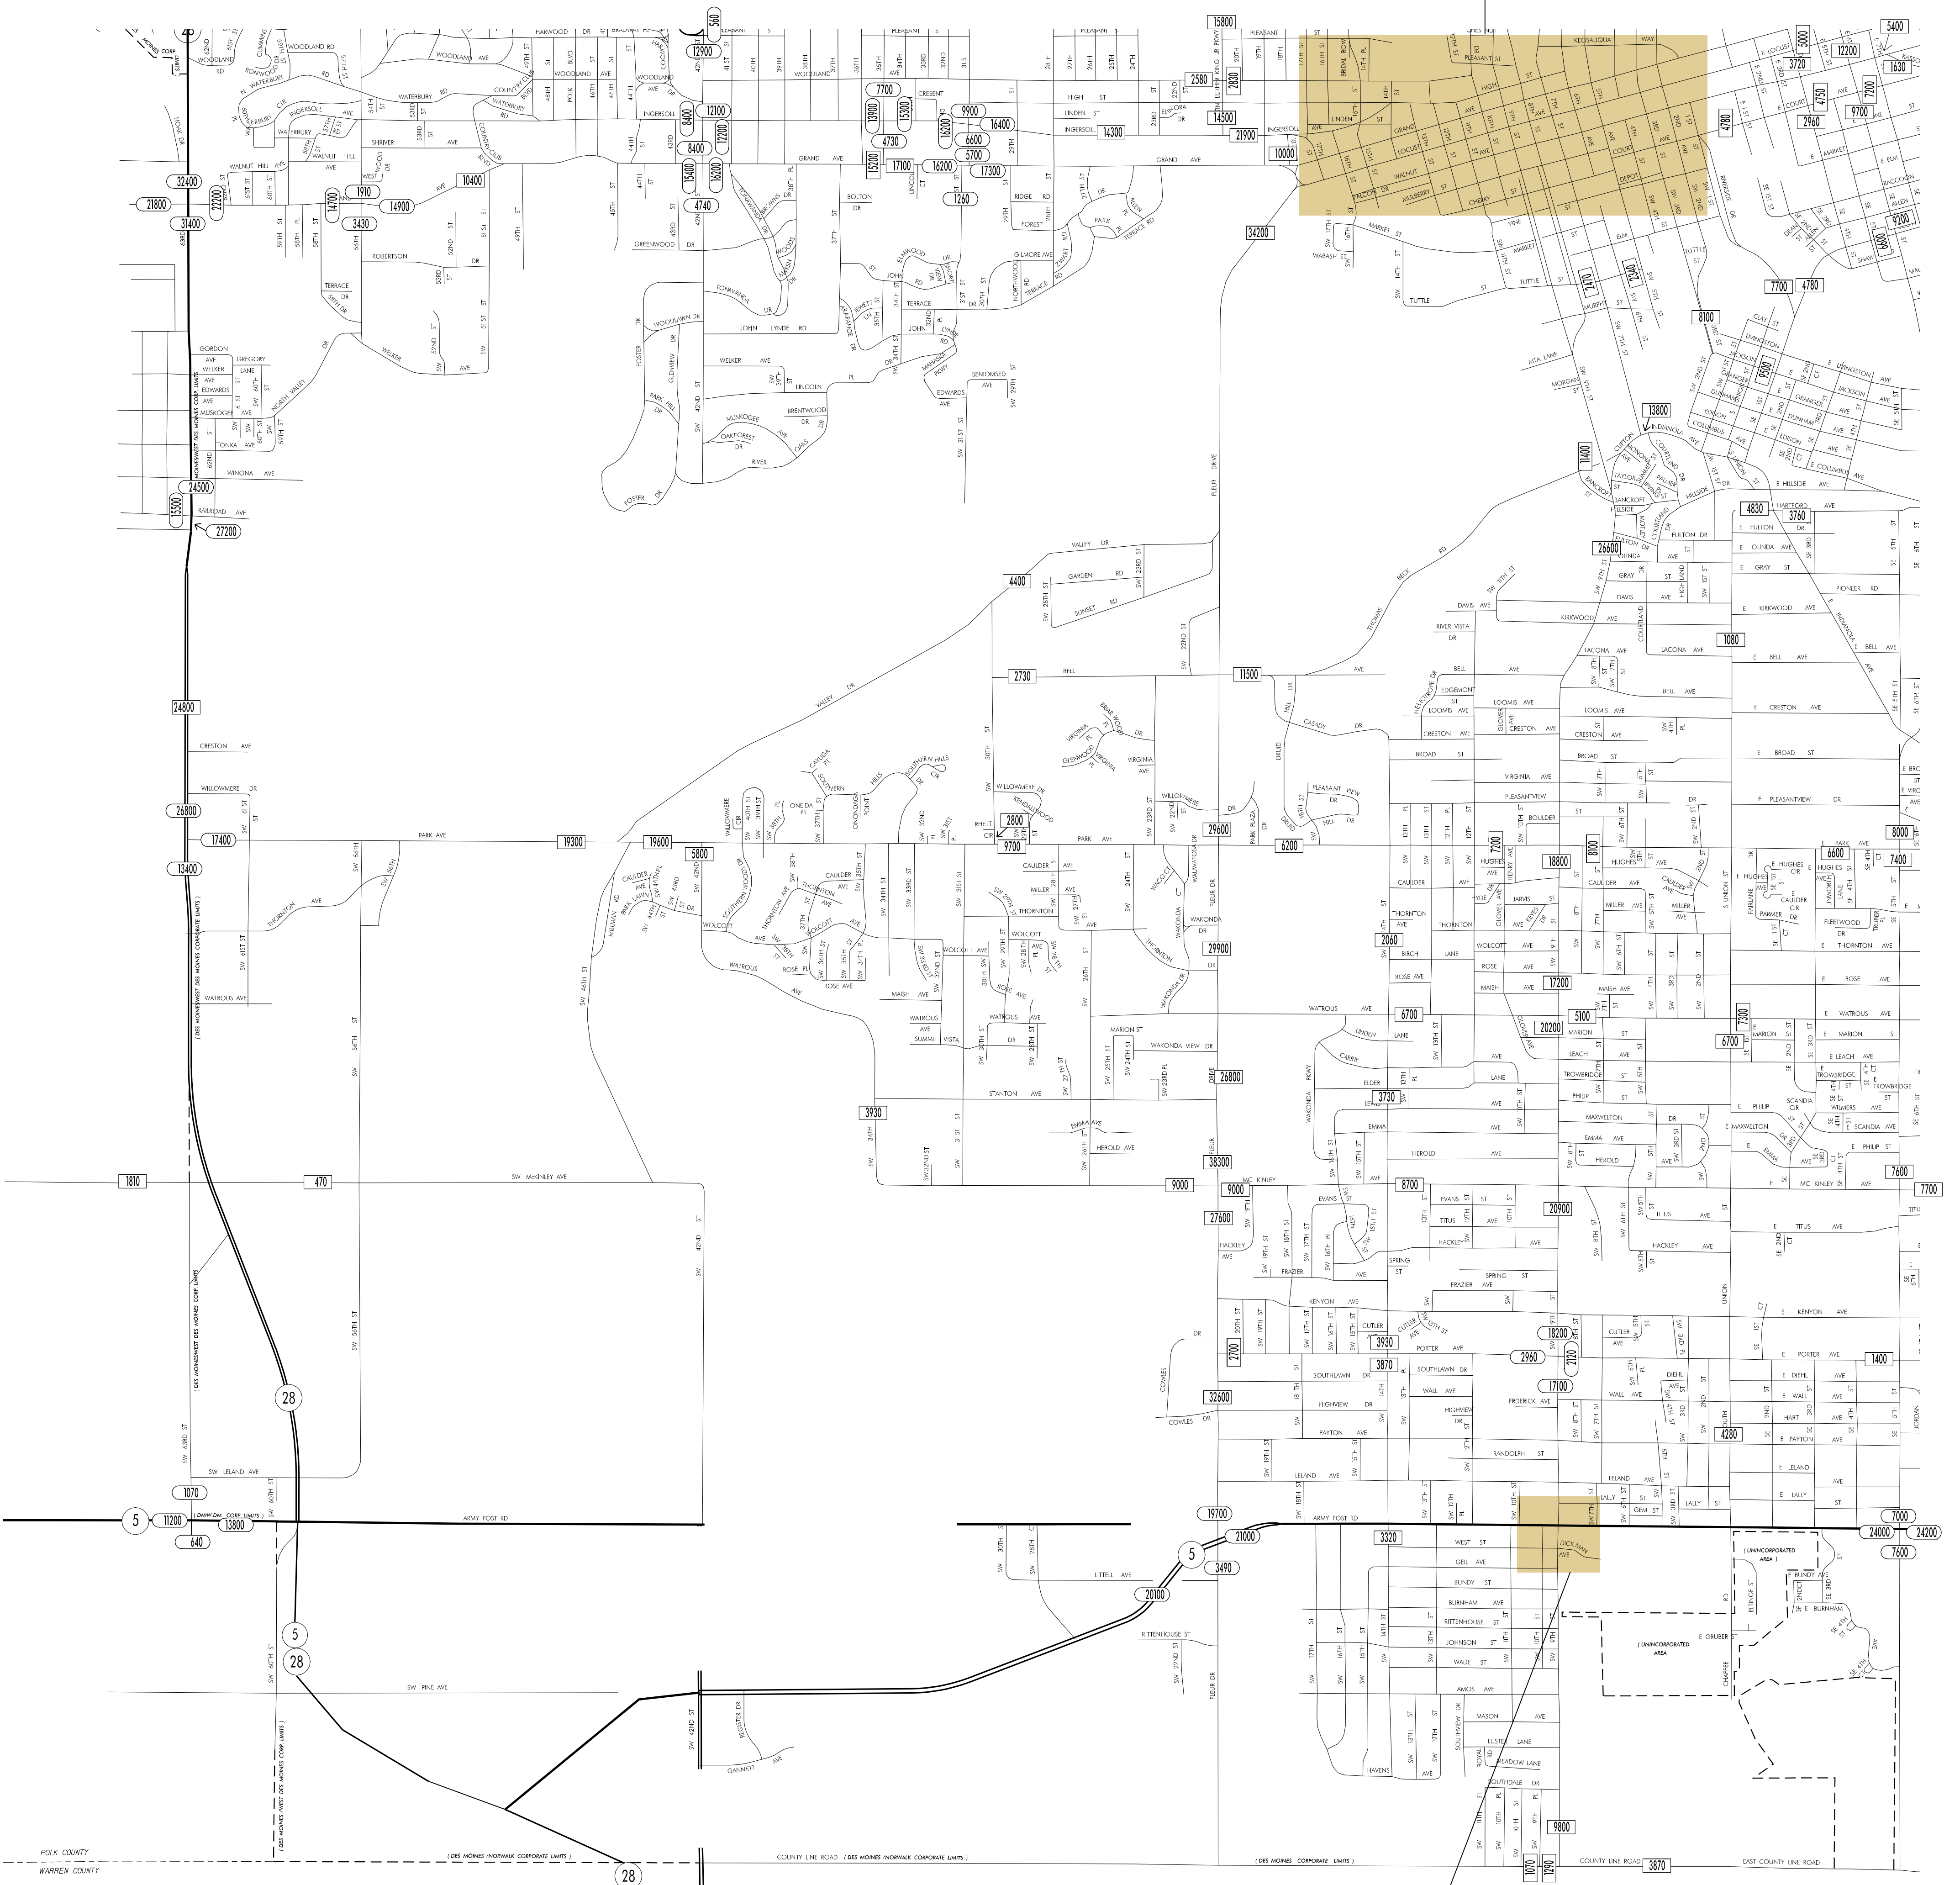

TRAFFIC FLOW MAP OF
DES MOINES "A"
POLK COUNTY
 2000 ANNUAL AVERAGE DAILY TRAFFIC

TRAFFIC FLOW MAP OF
DES MOINES "B"
POLK COUNTY
2000 ANNUAL AVERAGE DAILY TRAFFIC

TRAFFIC FLOW MAP OF
DES MOINES "C"
POLK COUNTY
 2000 ANNUAL AVERAGE DAILY TRAFFIC

TRAFFIC FLOW MAP OF
DES MOINES "D"
POLK COUNTY
 2000 ANNUAL AVERAGE DAILY TRAFFIC