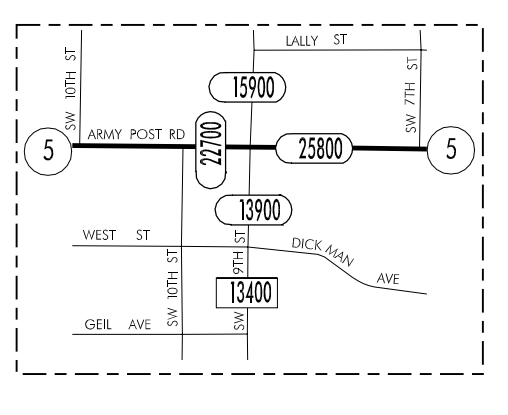

TRAFFIC FLOW MAP OF
DES MOINES "A"
POLK COUNTY
 2000 ANNUAL AVERAGE DAILY TRAFFIC

TRAFFIC FLOW MAP OF
DES MOINES "B"
POLK COUNTY
2000 ANNUAL AVERAGE DAILY TRAFFIC

TRAFFIC FLOW MAP OF
DES MOINES "C"
POLK COUNTY
 2000 ANNUAL AVERAGE DAILY TRAFFIC

TRAFFIC FLOW MAP OF
DES MOINES "D"
POLK COUNTY
 2000 ANNUAL AVERAGE DAILY TRAFFIC