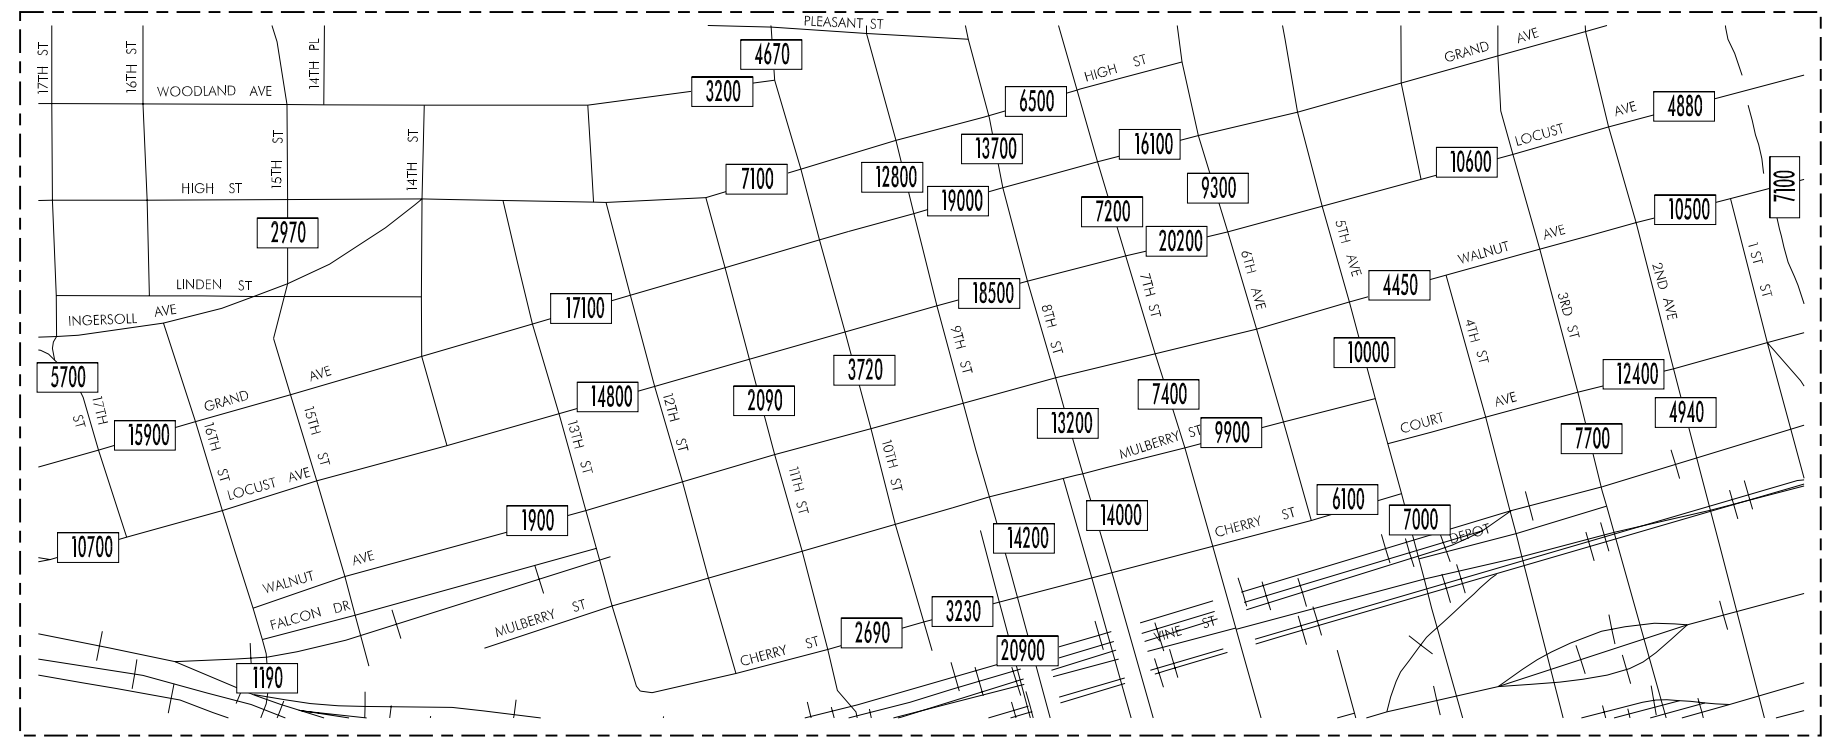

TRAFFIC FLOW MAP OF
DES MOINES "A"
POLK COUNTY
 2000 ANNUAL AVERAGE DAILY TRAFFIC

TRAFFIC FLOW MAP OF
DES MOINES "B"
POLK COUNTY
2000 ANNUAL AVERAGE DAILY TRAFFIC

TRAFFIC FLOW MAP OF
DES MOINES "C"
POLK COUNTY
 2000 ANNUAL AVERAGE DAILY TRAFFIC

TRAFFIC FLOW MAP OF
DES MOINES "D"
POLK COUNTY
 2000 ANNUAL AVERAGE DAILY TRAFFIC