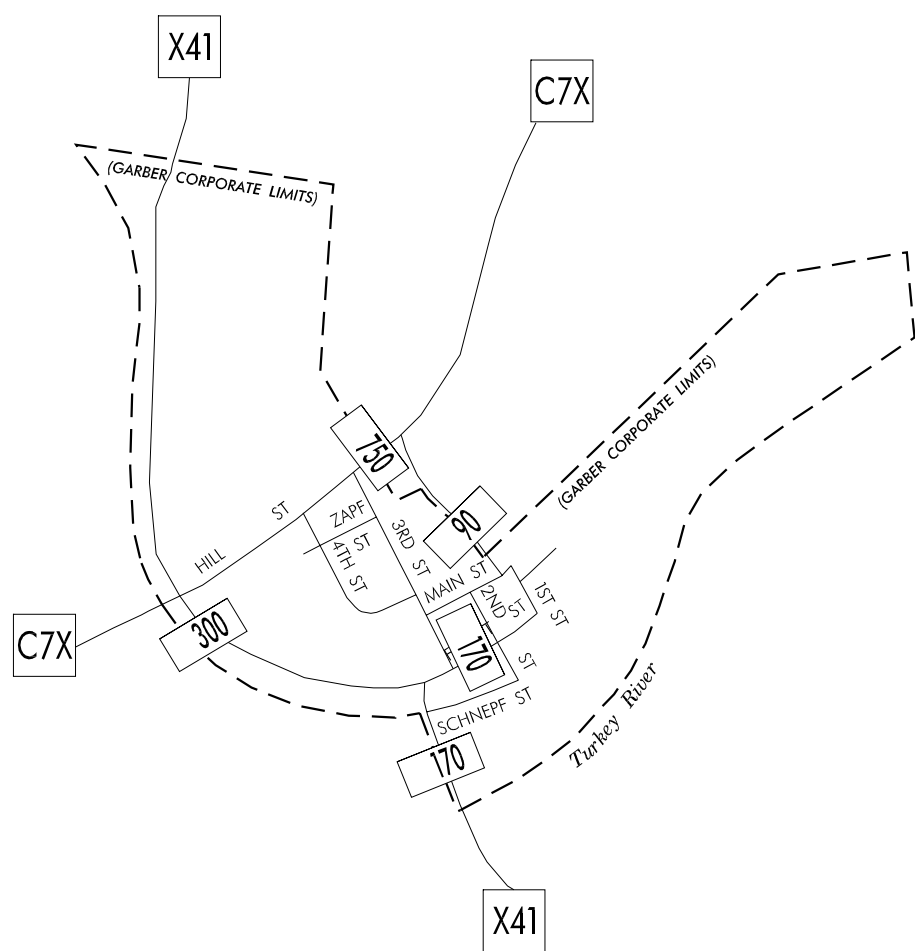

TRAFFIC FLOW MAP OF
GARBER
CLAYTON COUNTY
2001 ANNUAL AVERAGE DAILY TRAFFIC

PREPARED BY

LEGEND

- RECORDER ONLY
- MANUAL COUNT