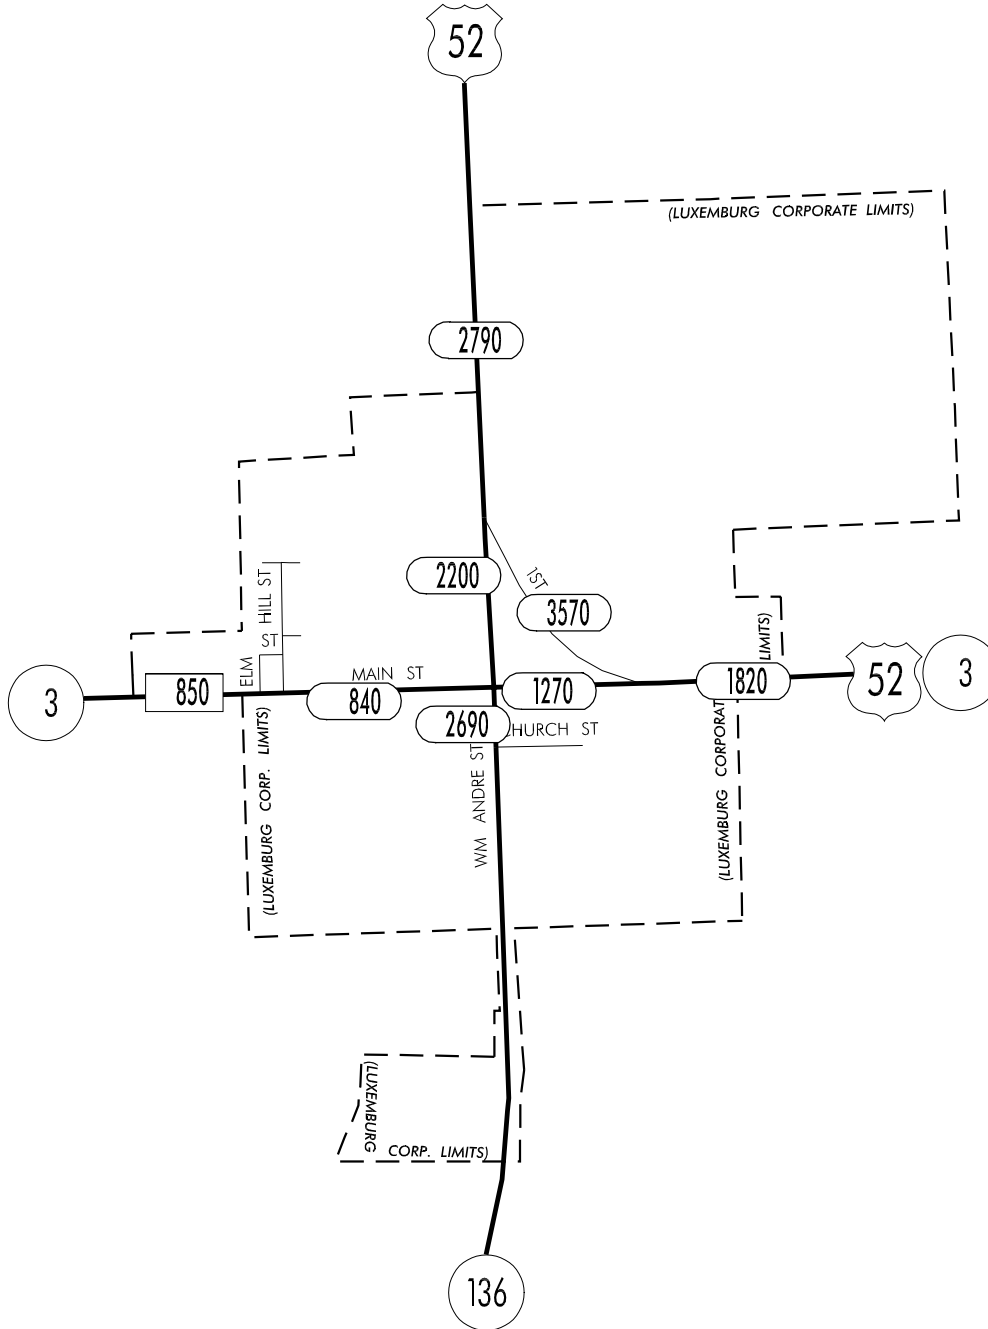

TRAFFIC FLOW MAP OF
LUXEMBURG
DUBUQUE COUNTY
2001 ANNUAL AVERAGE DAILY TRAFFIC

PREPARED BY

LEGEND

RECORDER ONLY 
 MANUAL COUNT 