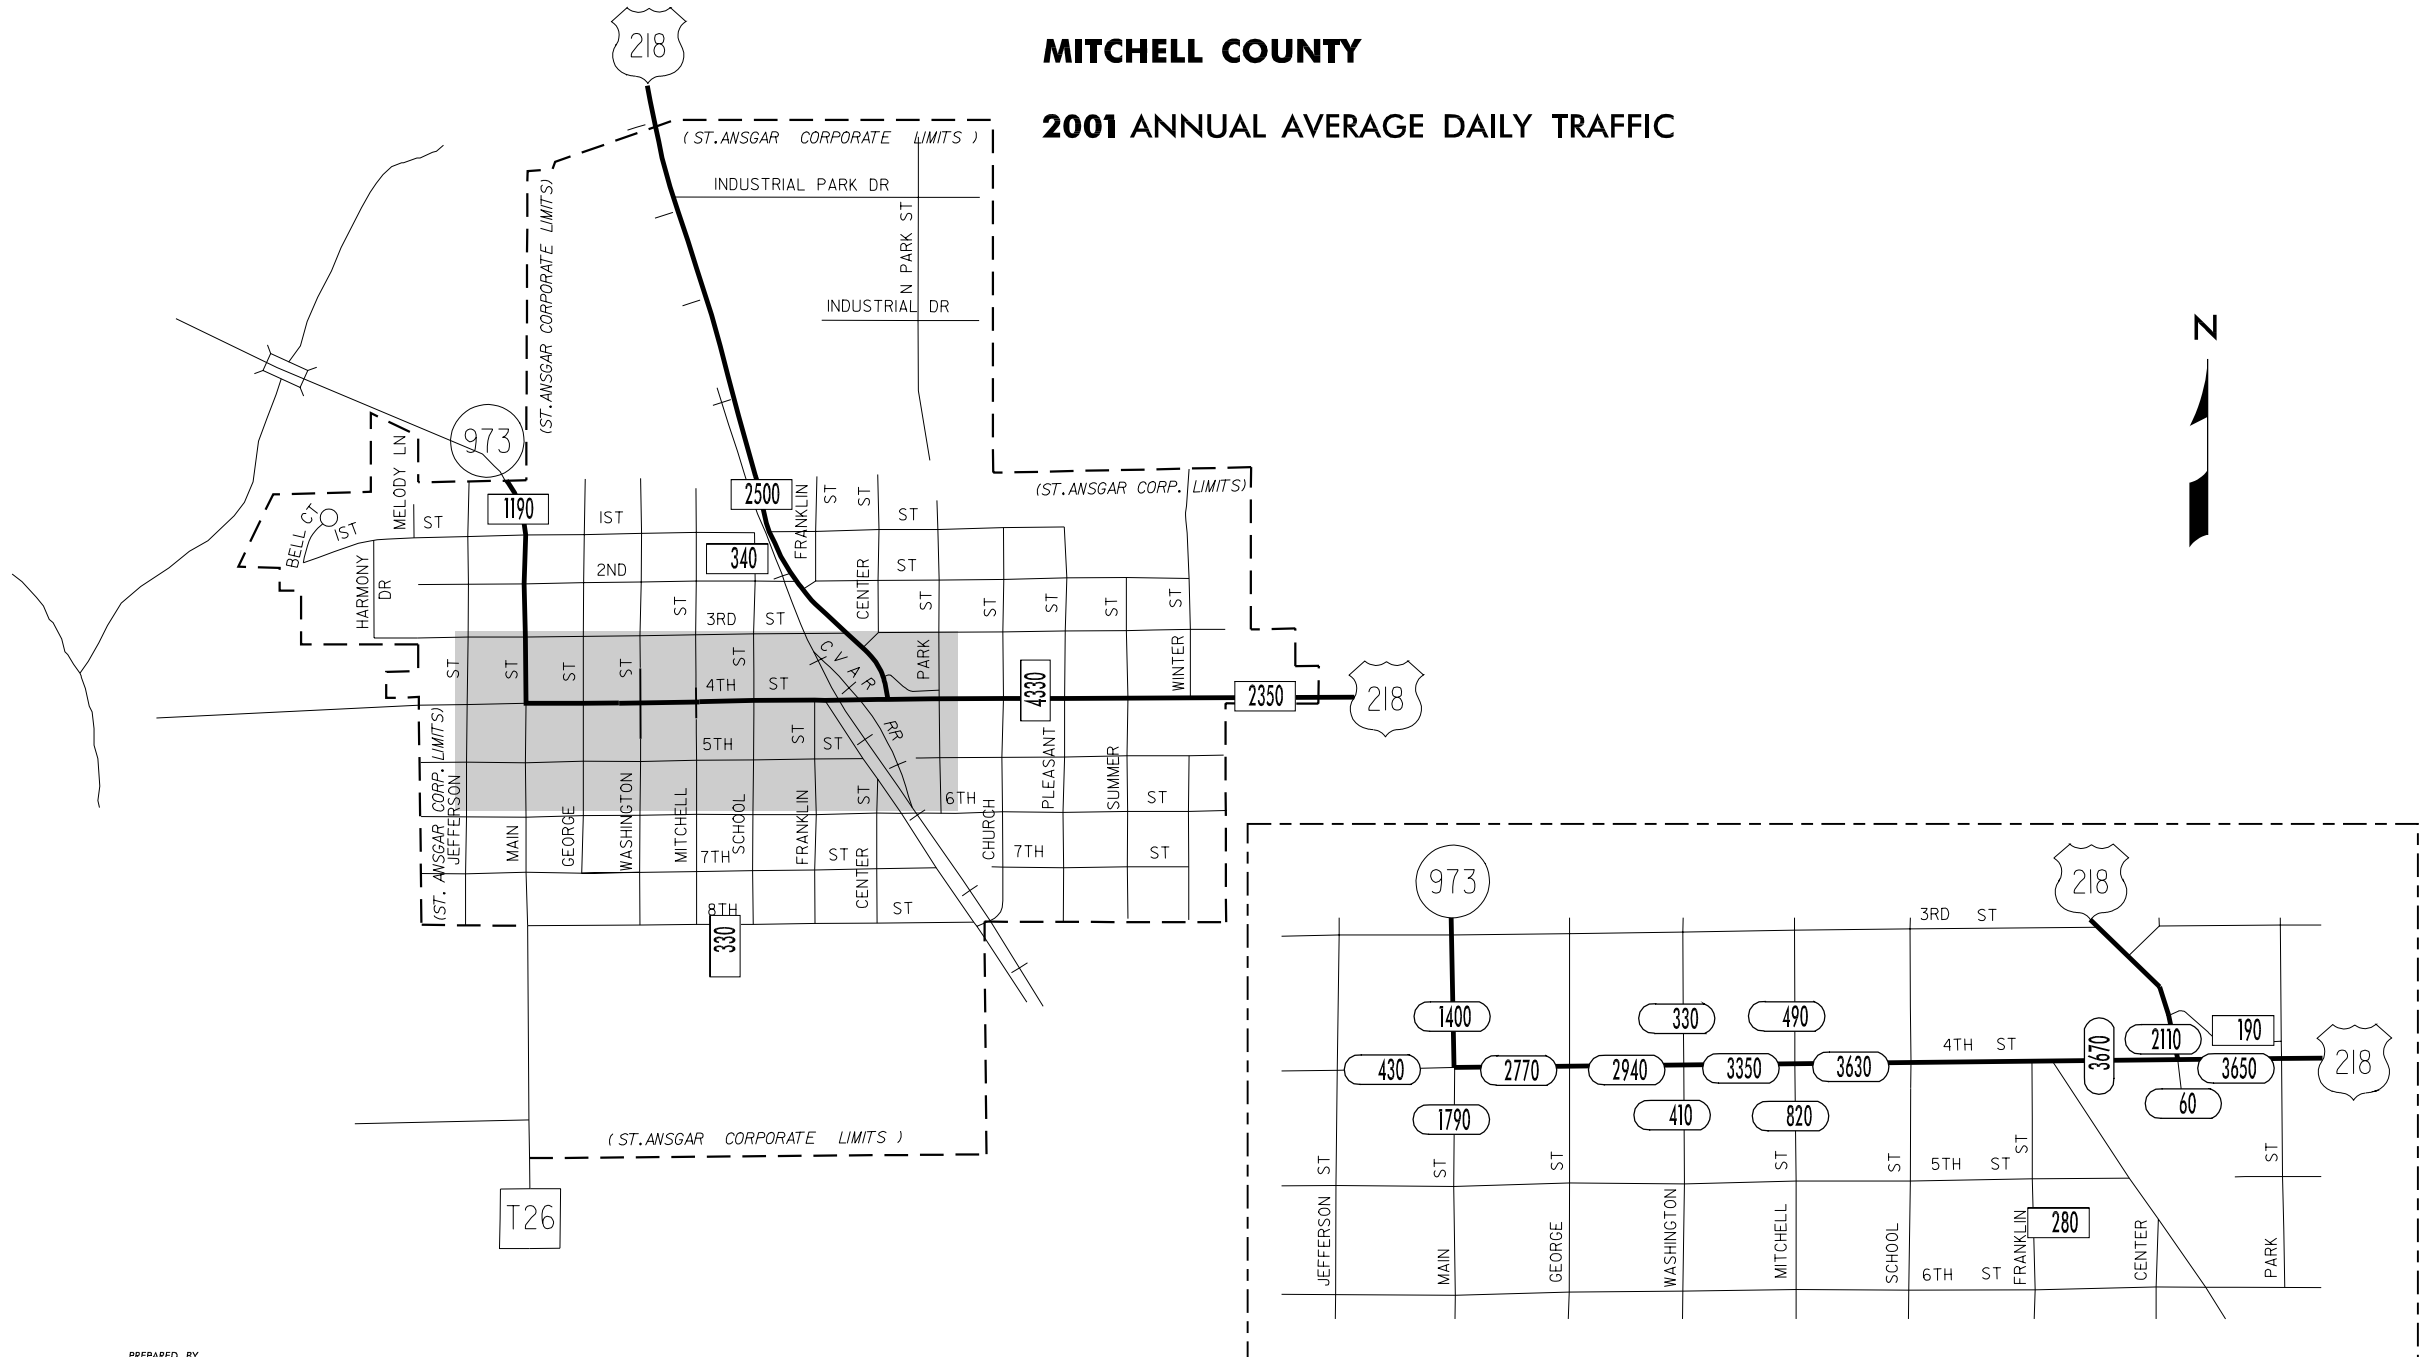

TRAFFIC FLOW MAP OF

SAINT ANSGAR

MITCHELL COUNTY

2001 ANNUAL AVERAGE DAILY TRAFFIC

LEGEND

RECORDER ONLY 
 MANUAL COUNT 