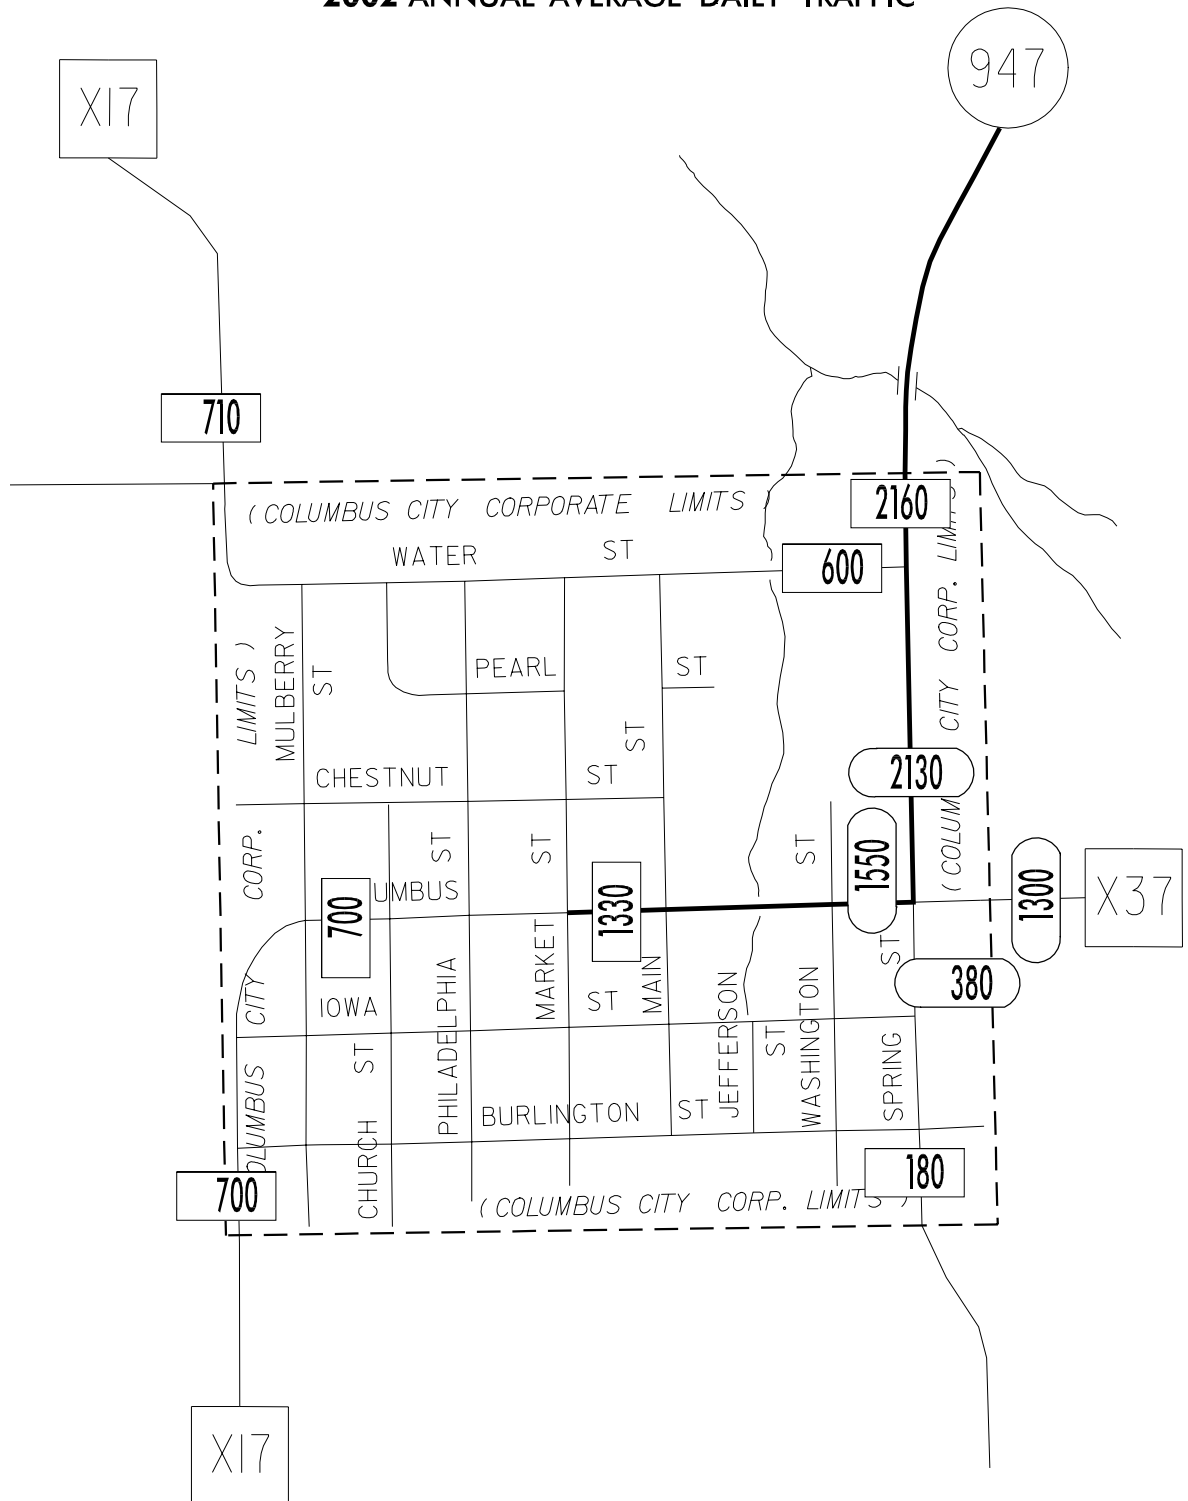

TRAFFIC FLOW MAP OF
COLUMBUS CITY
LOUISA COUNTY
2002 ANNUAL AVERAGE DAILY TRAFFIC

LEGEND

RECORDER ONLY 
 MANUAL COUNT 