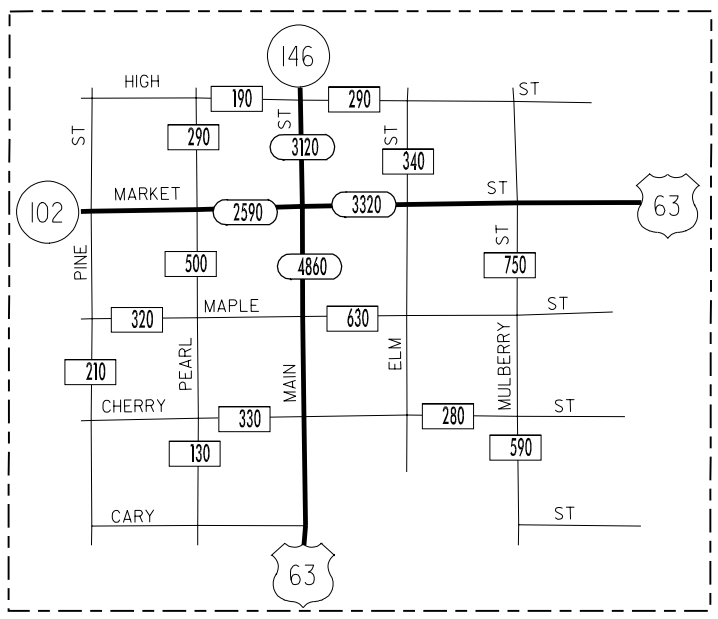

TRAFFIC FLOW MAP OF

NEW SHARON

MAHASKA COUNTY

2002 ANNUAL AVERAGE DAILY TRAFFIC

LEGEND

RECORDER ONLY
MANUAL COUNT