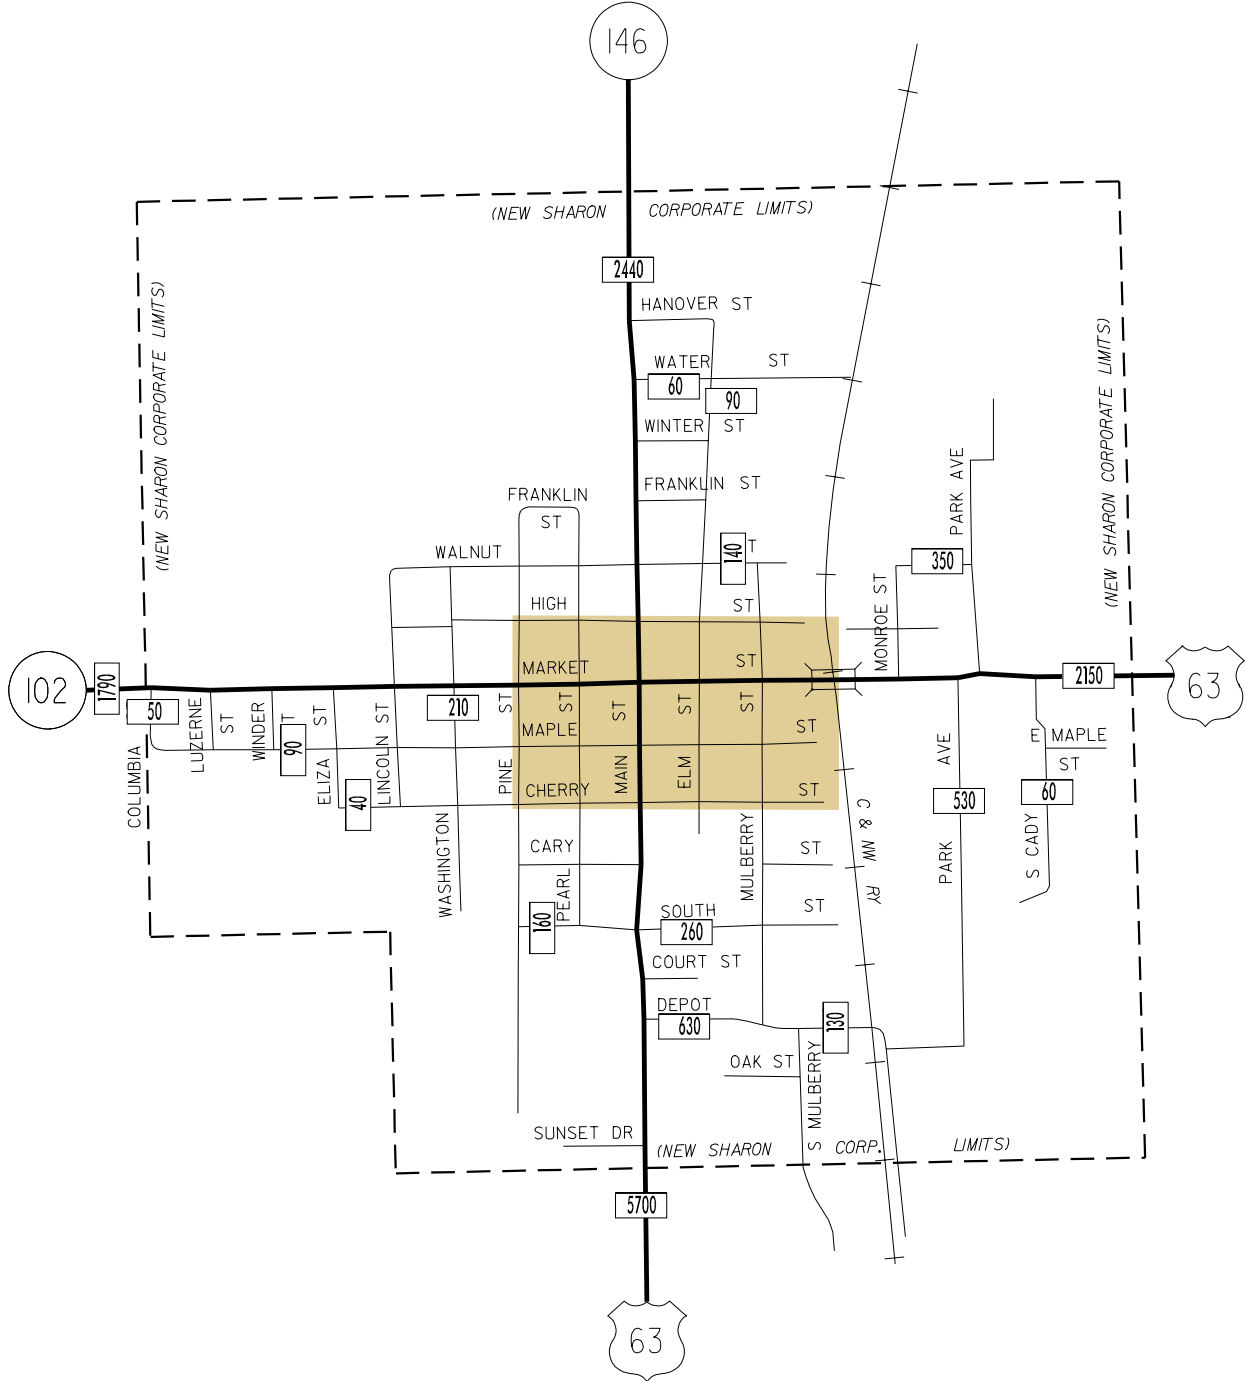

TRAFFIC FLOW MAP OF

NEW SHARON

MAHASKA COUNTY

2002 ANNUAL AVERAGE DAILY TRAFFIC

LEGEND

RECORDER ONLY
MANUAL COUNT