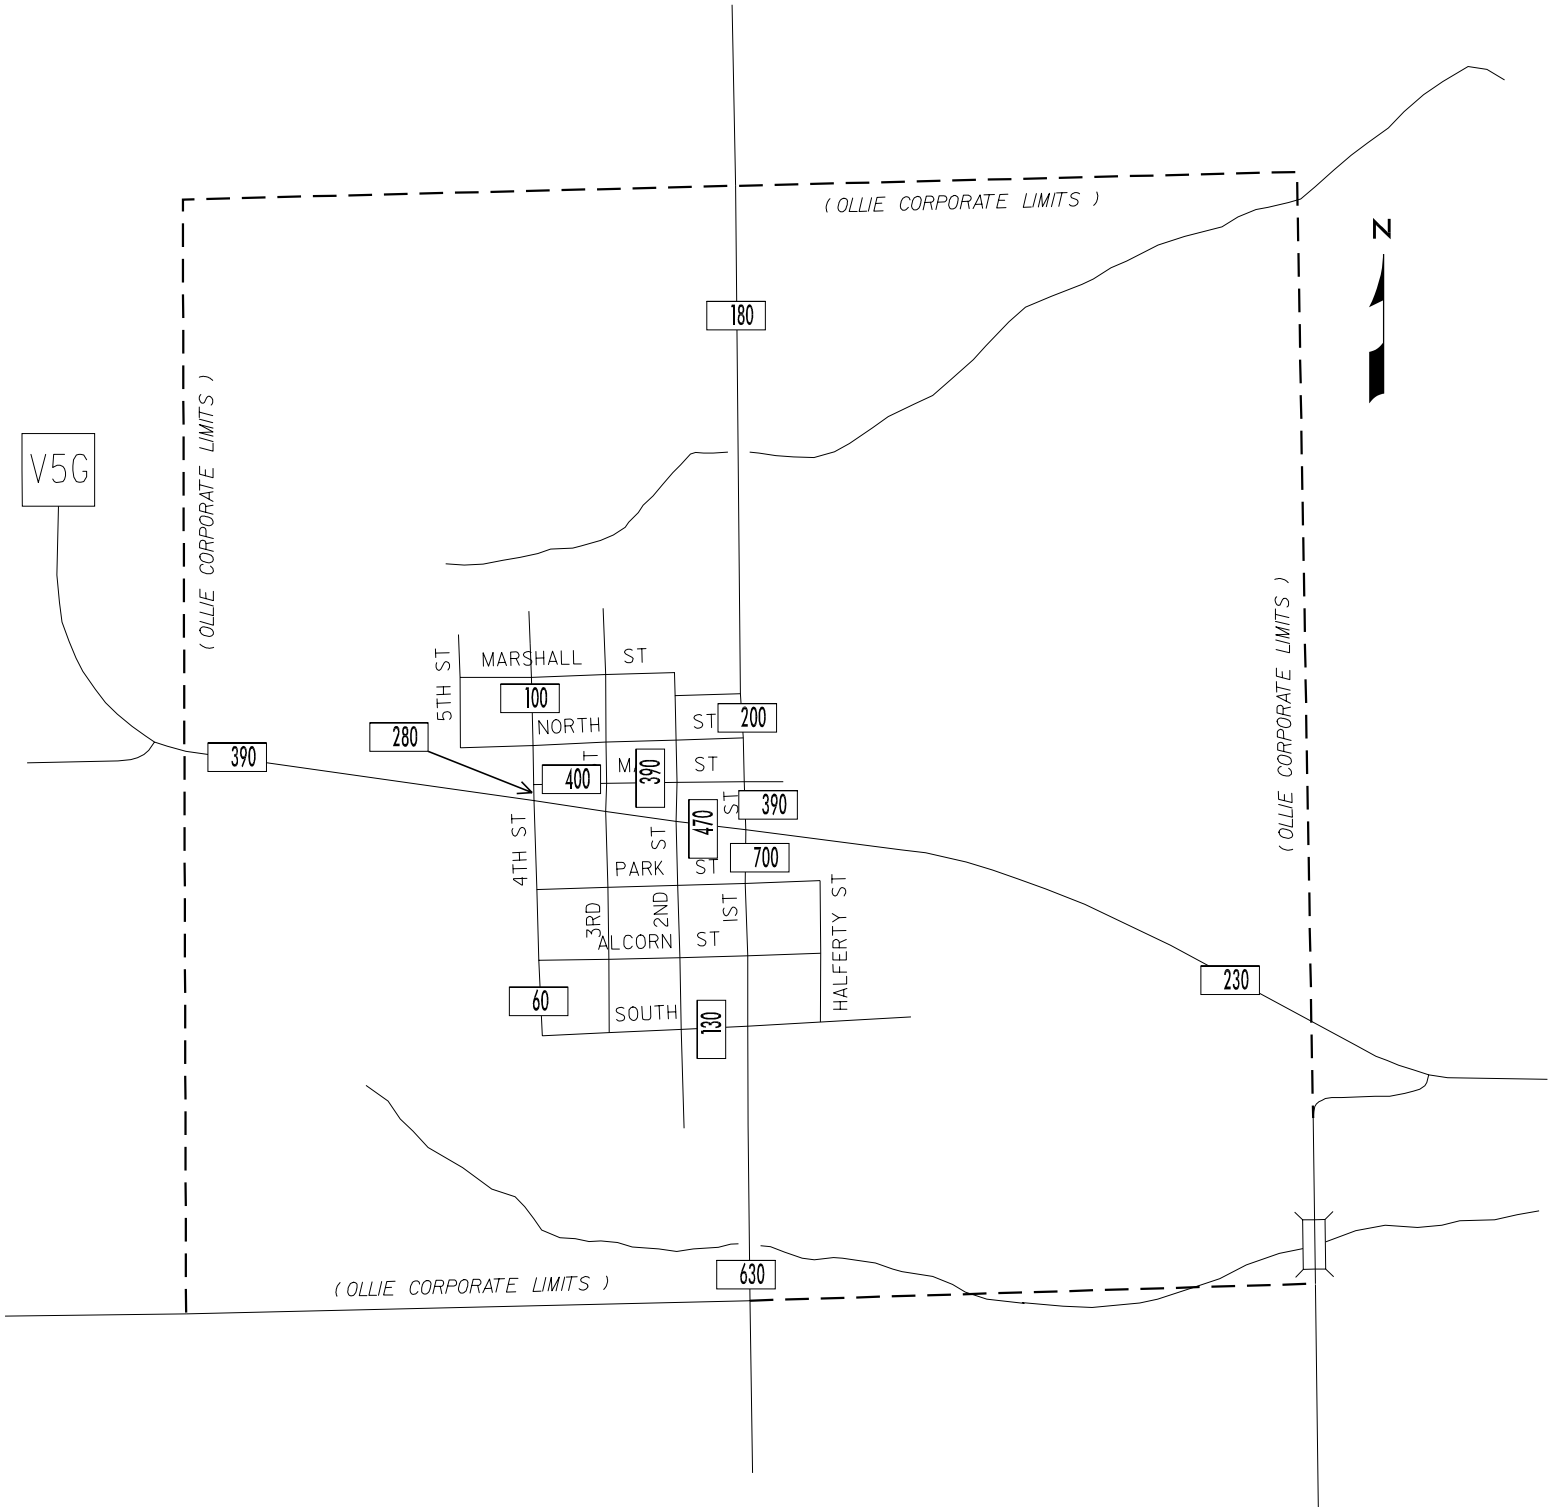

TRAFFIC FLOW MAP OF

OLLIE

KEOKUK COUNTY

2002 ANNUAL AVERAGE DAILY TRAFFIC

PREPARED BY

LEGEND

RECORDER ONLY 
 MANUAL COUNT 