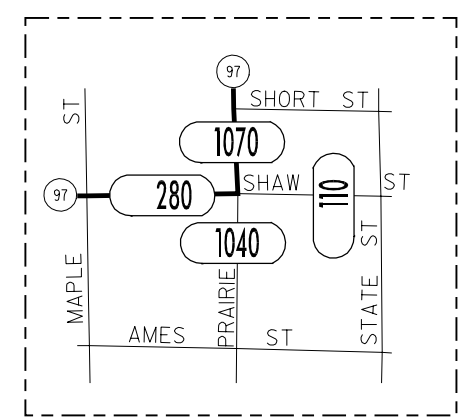

**TRAFFIC FLOW MAP OF
RUSSELL
LUCAS COUNTY**

2002 ANNUAL AVERAGE DAILY TRAFFIC

LEGEND

RECORDED ONLY 
MANUAL COUNT 