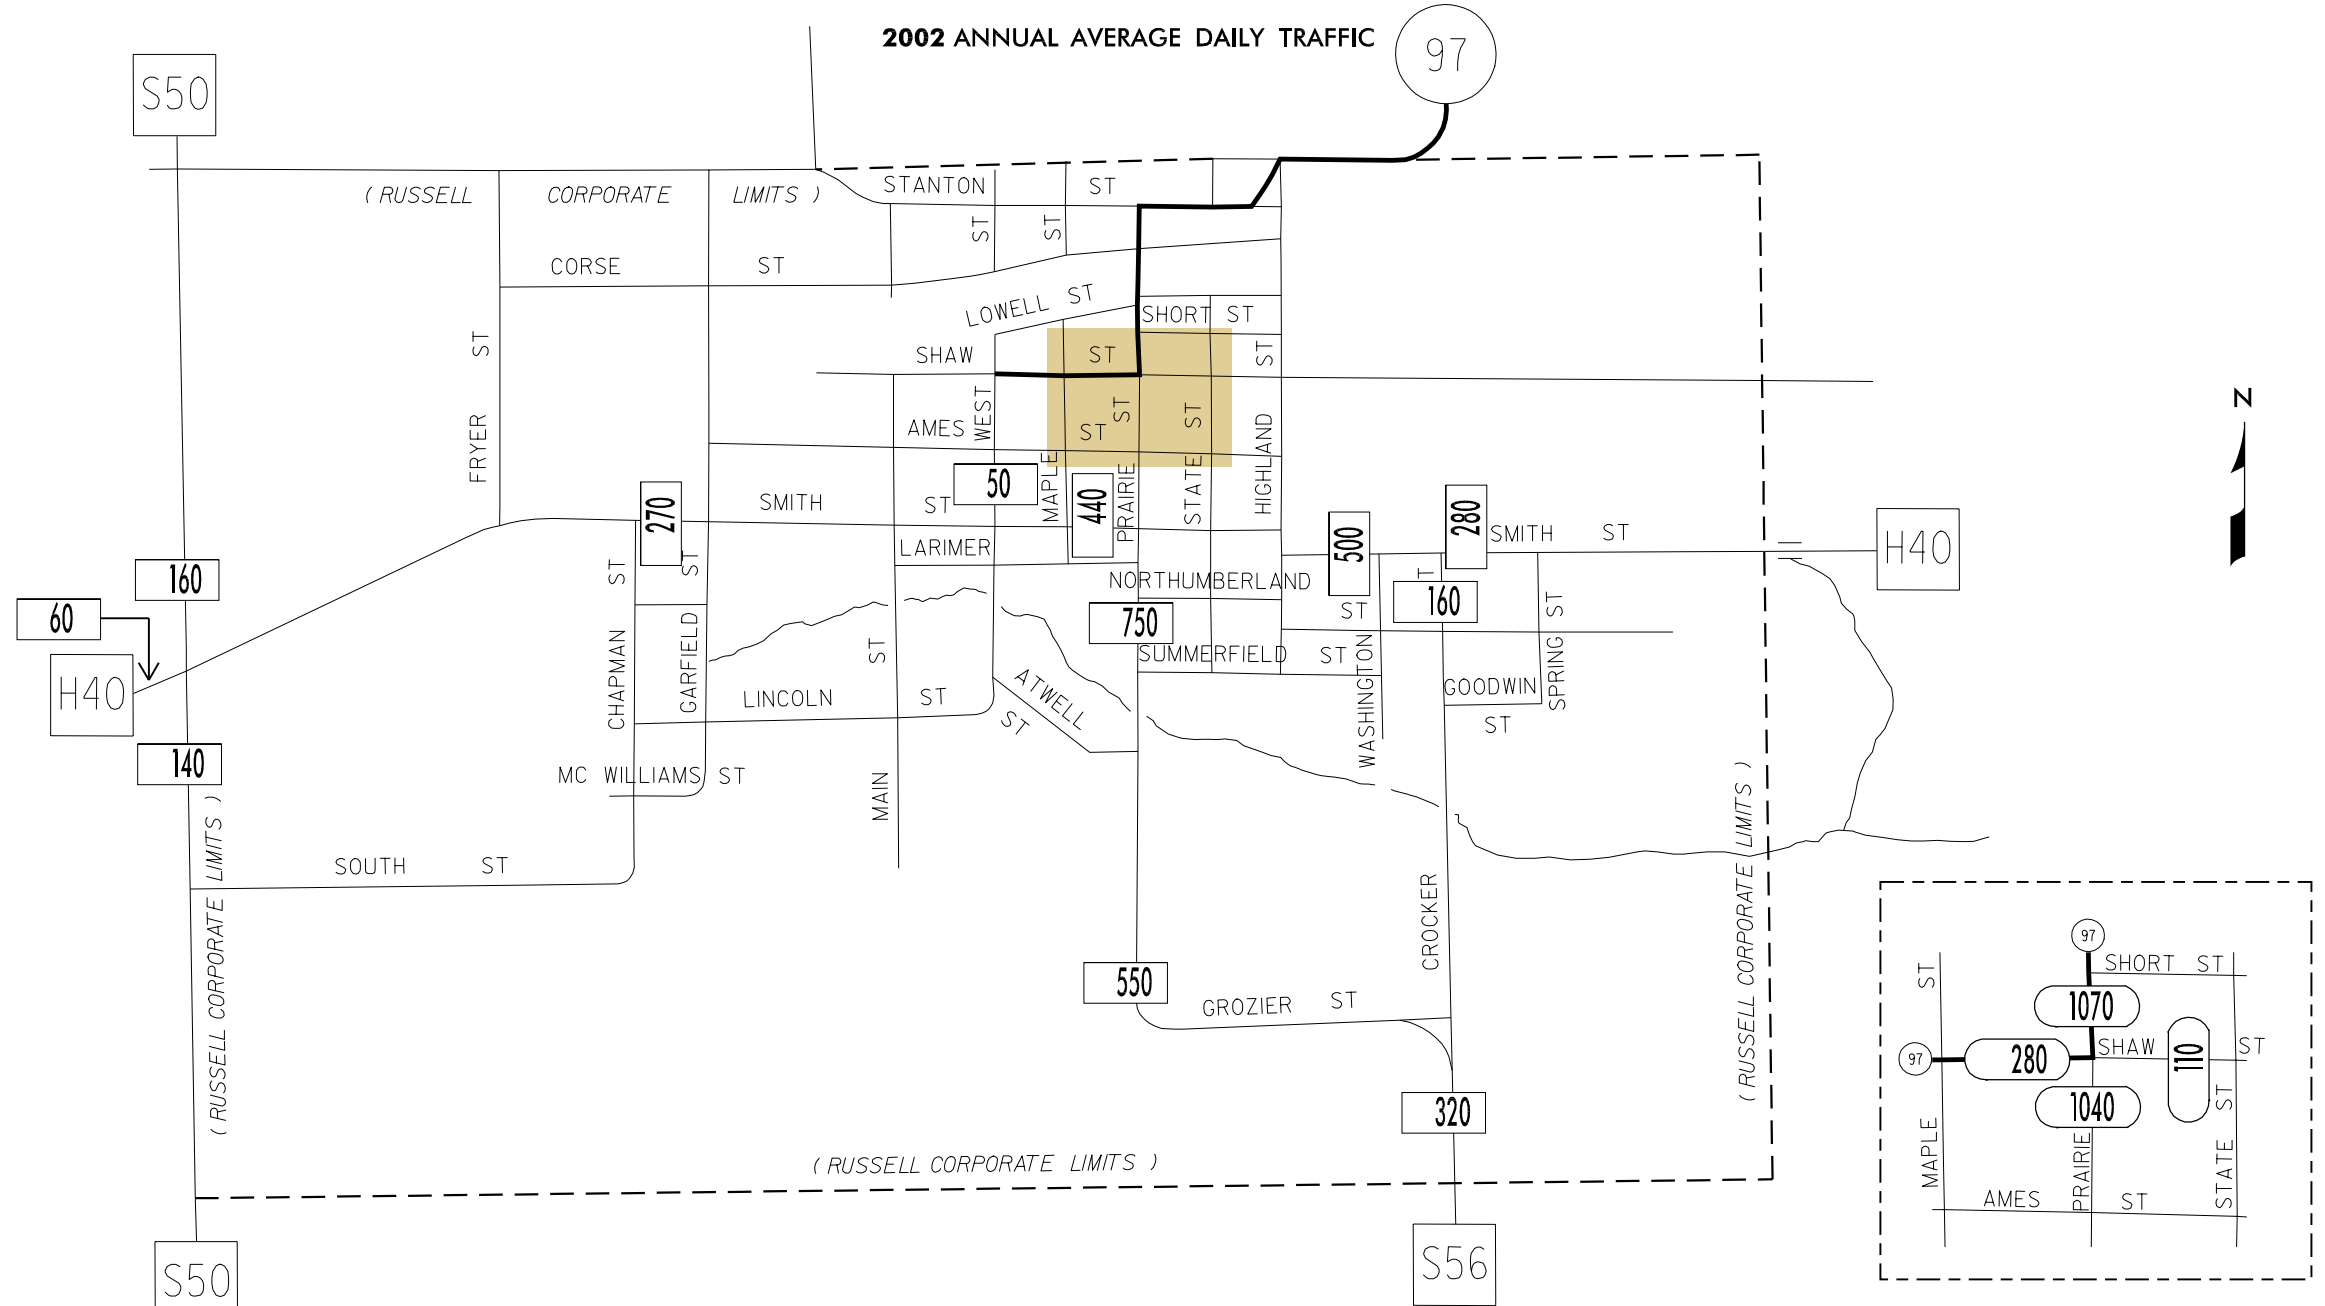

**TRAFFIC FLOW MAP OF
RUSSELL
LUCAS COUNTY**

2002 ANNUAL AVERAGE DAILY TRAFFIC

LEGEND

RECORDED ONLY 
MANUAL COUNT 