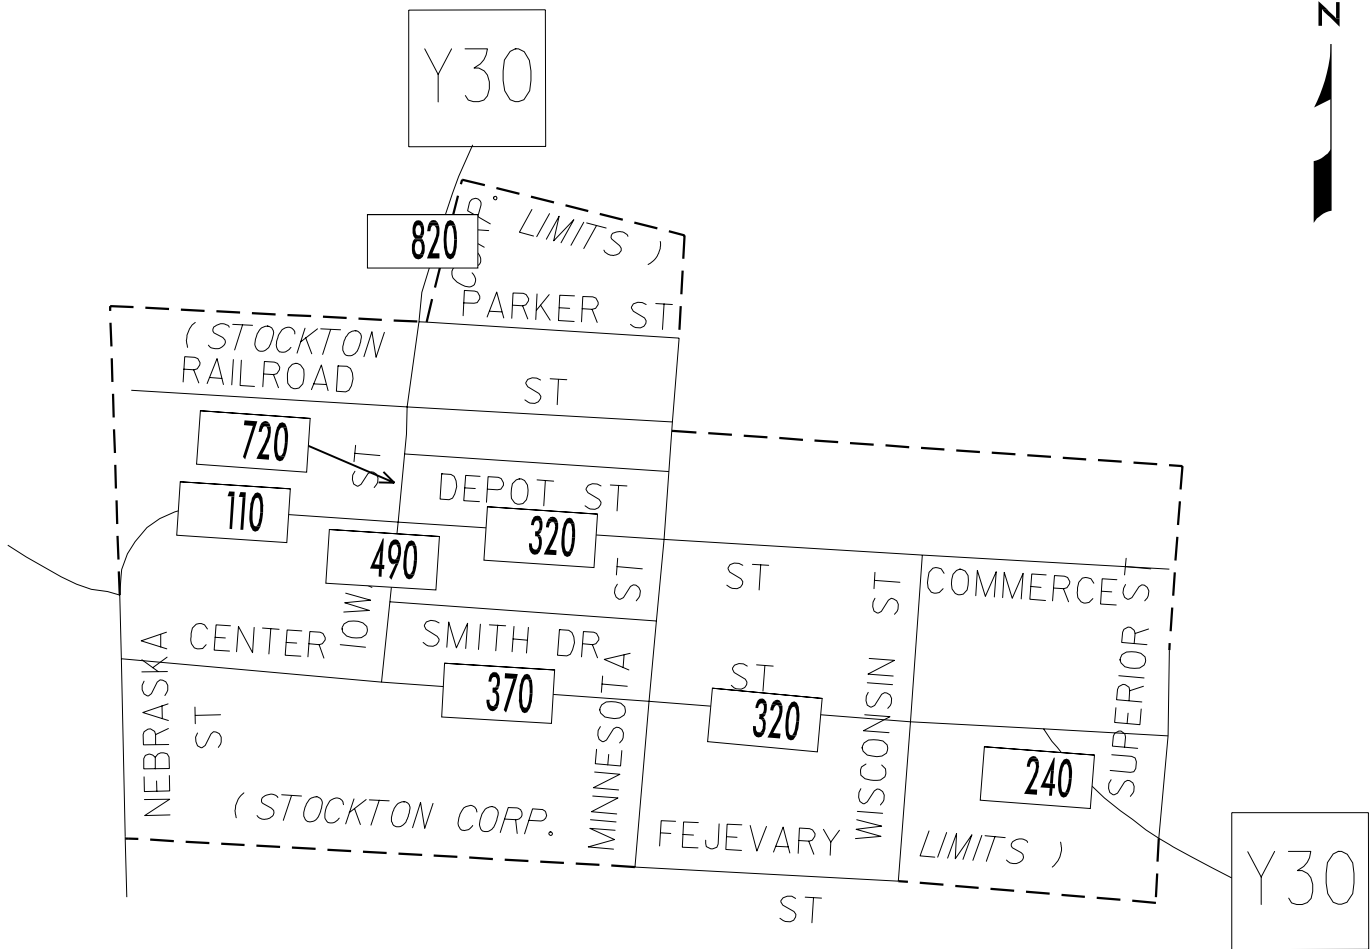

TRAFFIC FLOW MAP OF
STOCKTON
MUSCATINE COUNTY
2002 ANNUAL AVERAGE DAILY TRAFFIC

LEGEND

RECORDER ONLY 
 MANUAL COUNT 