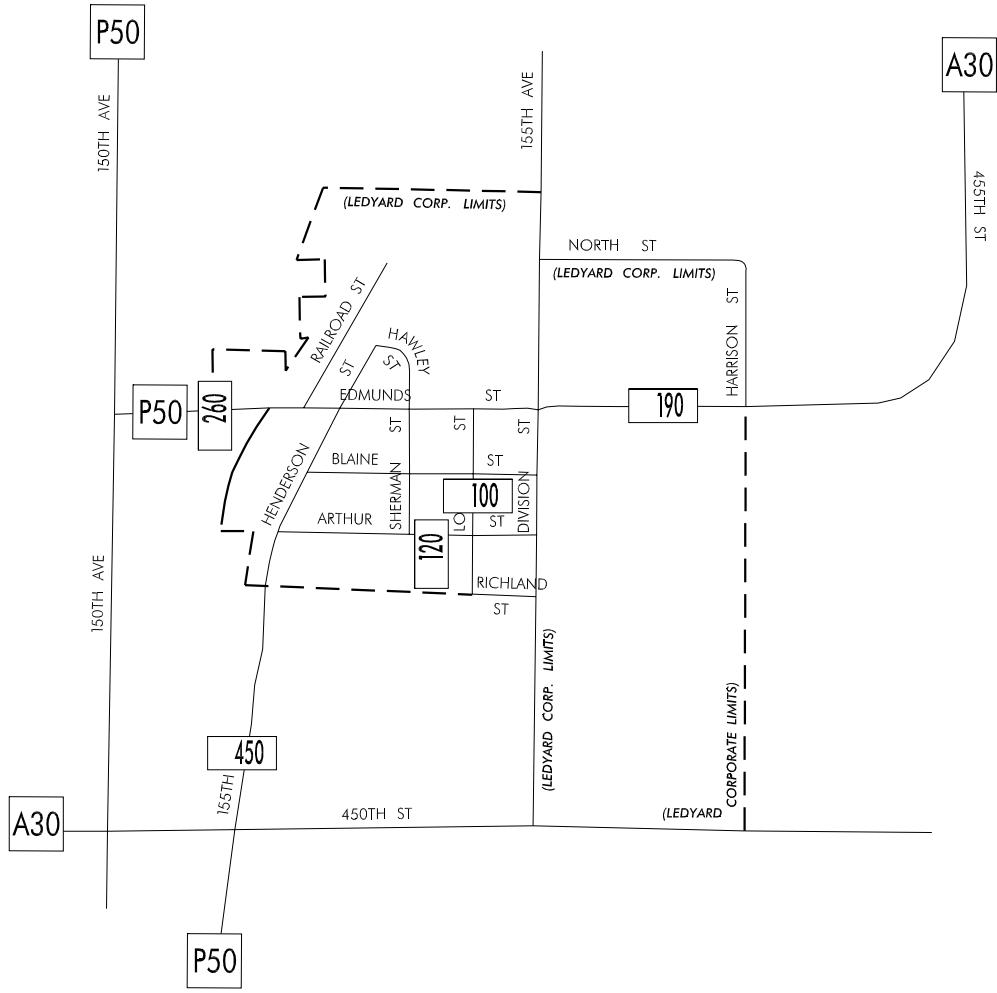

TRAFFIC FLOW MAP OF
LEDYARD
KOSSUTH COUNTY
2003 ANNUAL AVERAGE DAILY TRAFFIC

PREPARED BY

LEGEND

RECORDER ONLY 
 MANUAL COUNT 